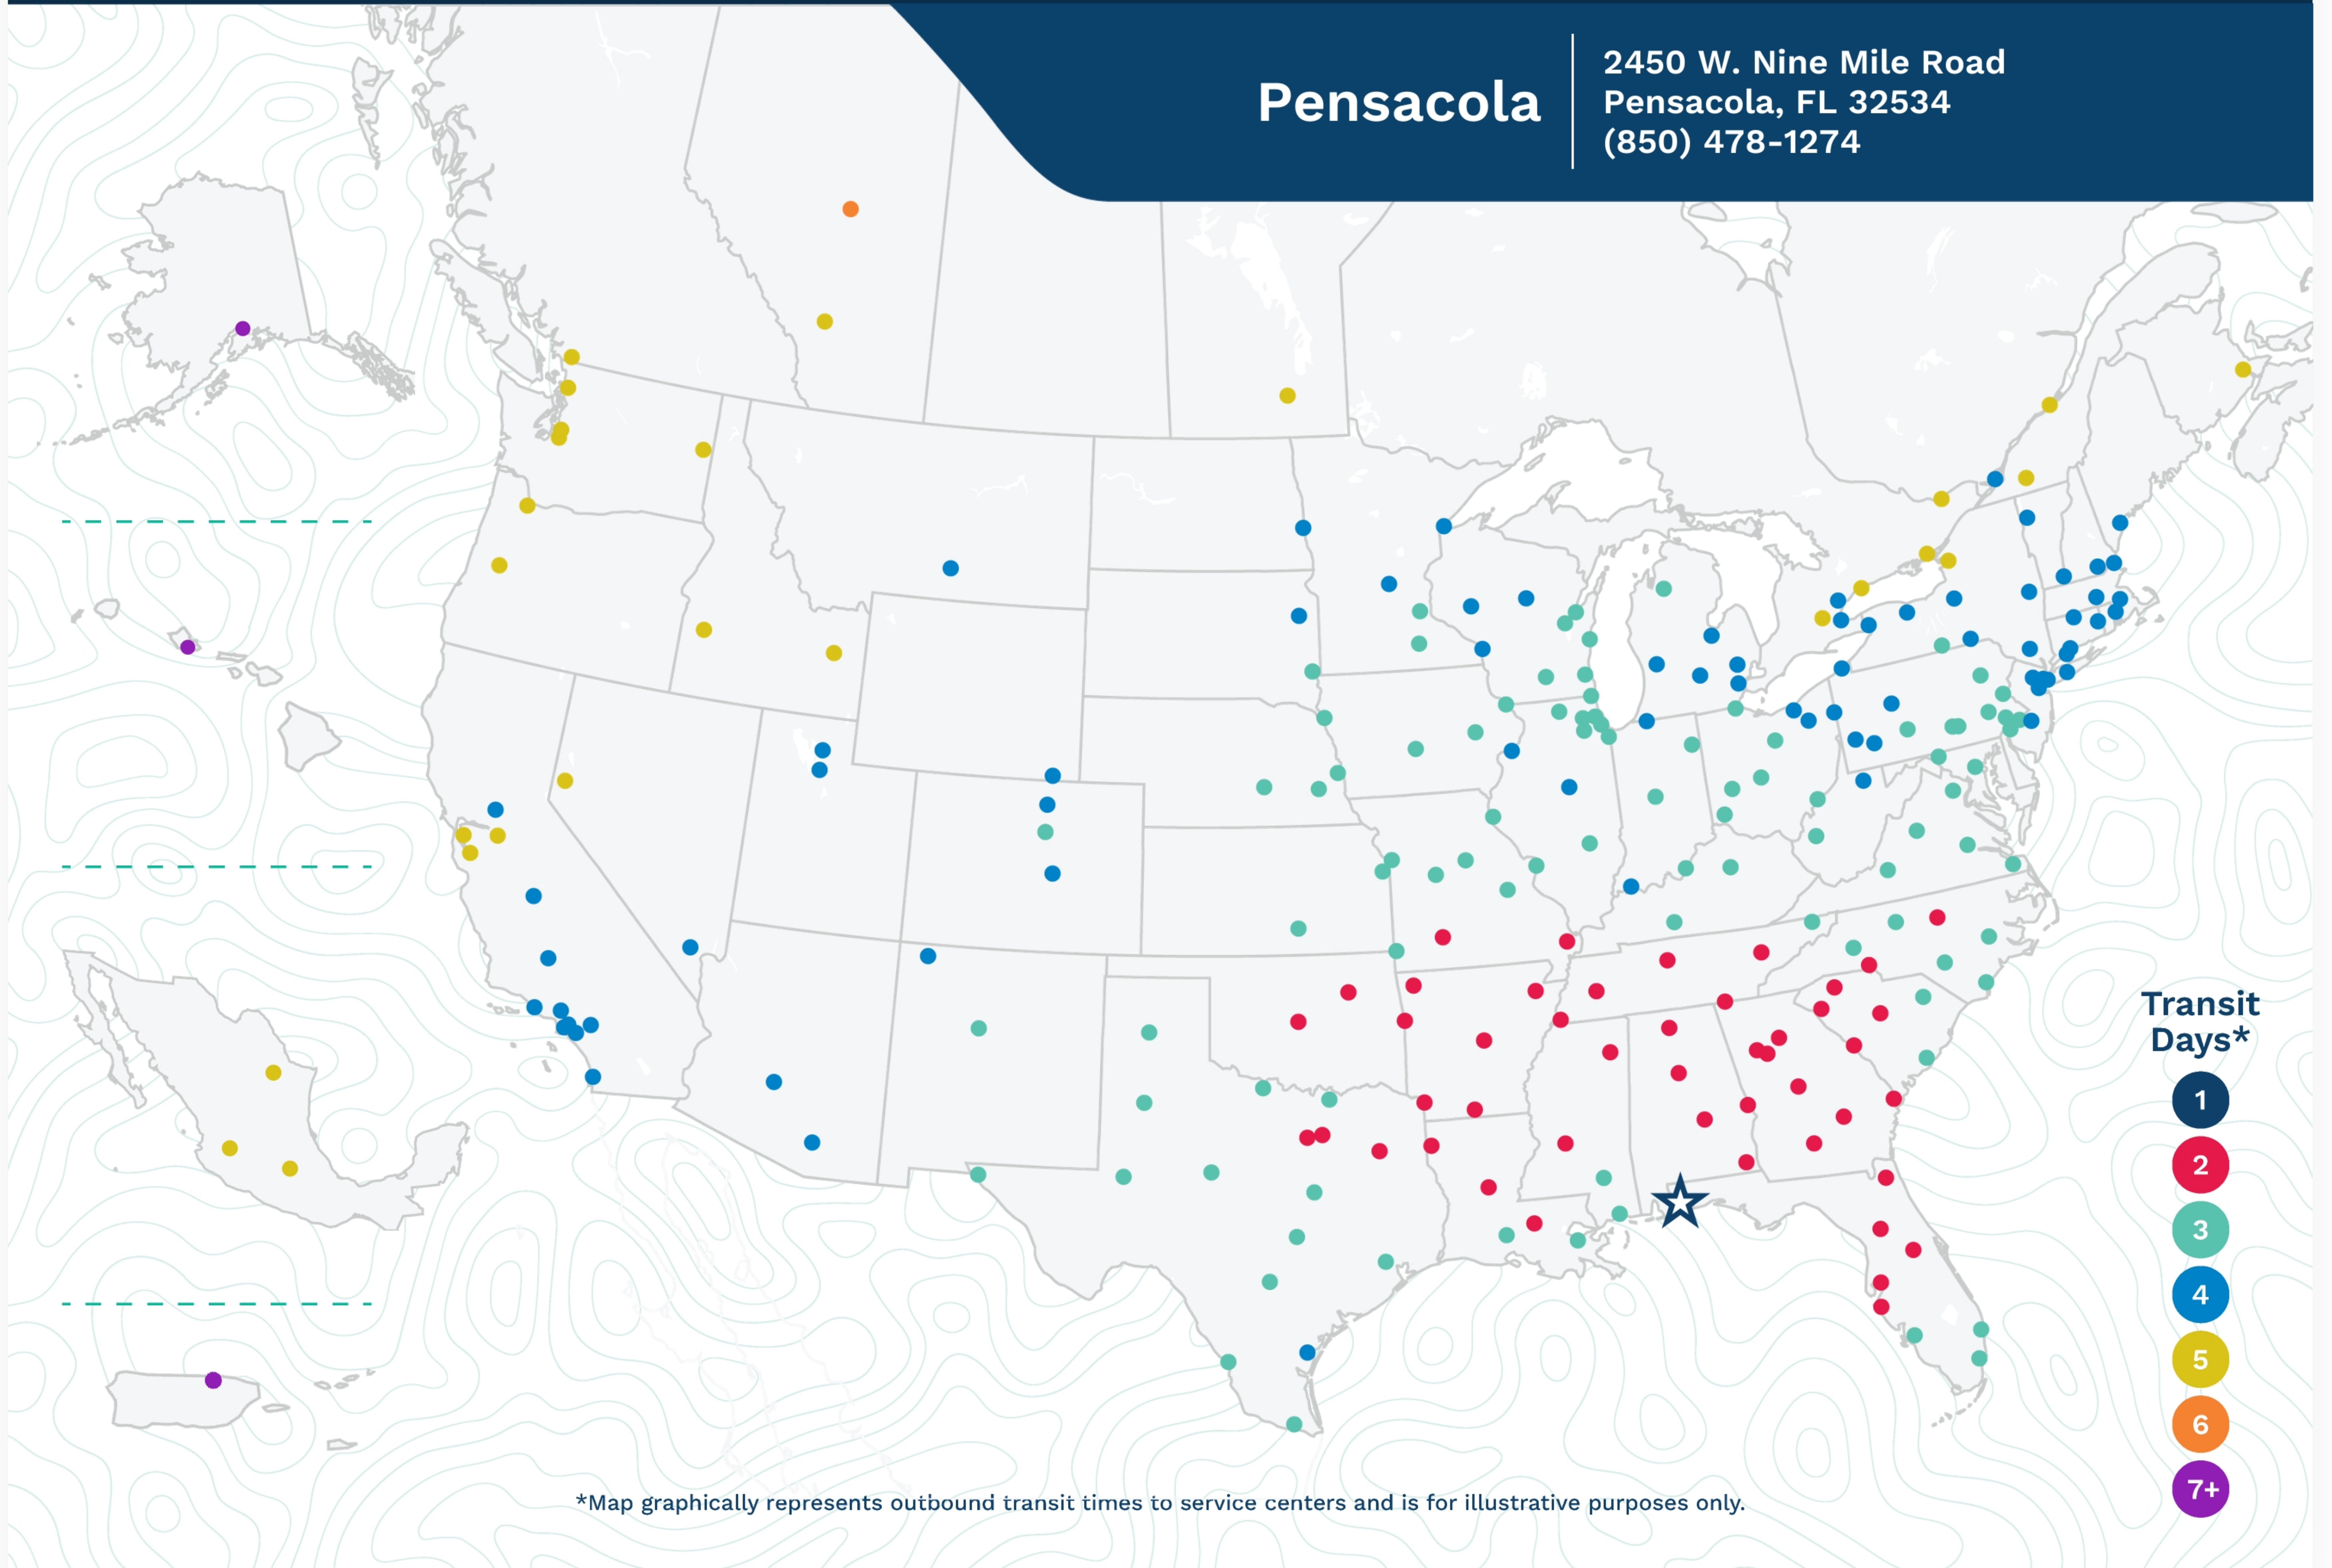

# Advertised Transit Times

via the ABF Freight® Network

## Pensacola

2450 W. Nine Mile Road  
Pensacola, FL 32534  
(850) 478-1274

\*Map graphically represents outbound transit times to service centers and is for illustrative purposes only.