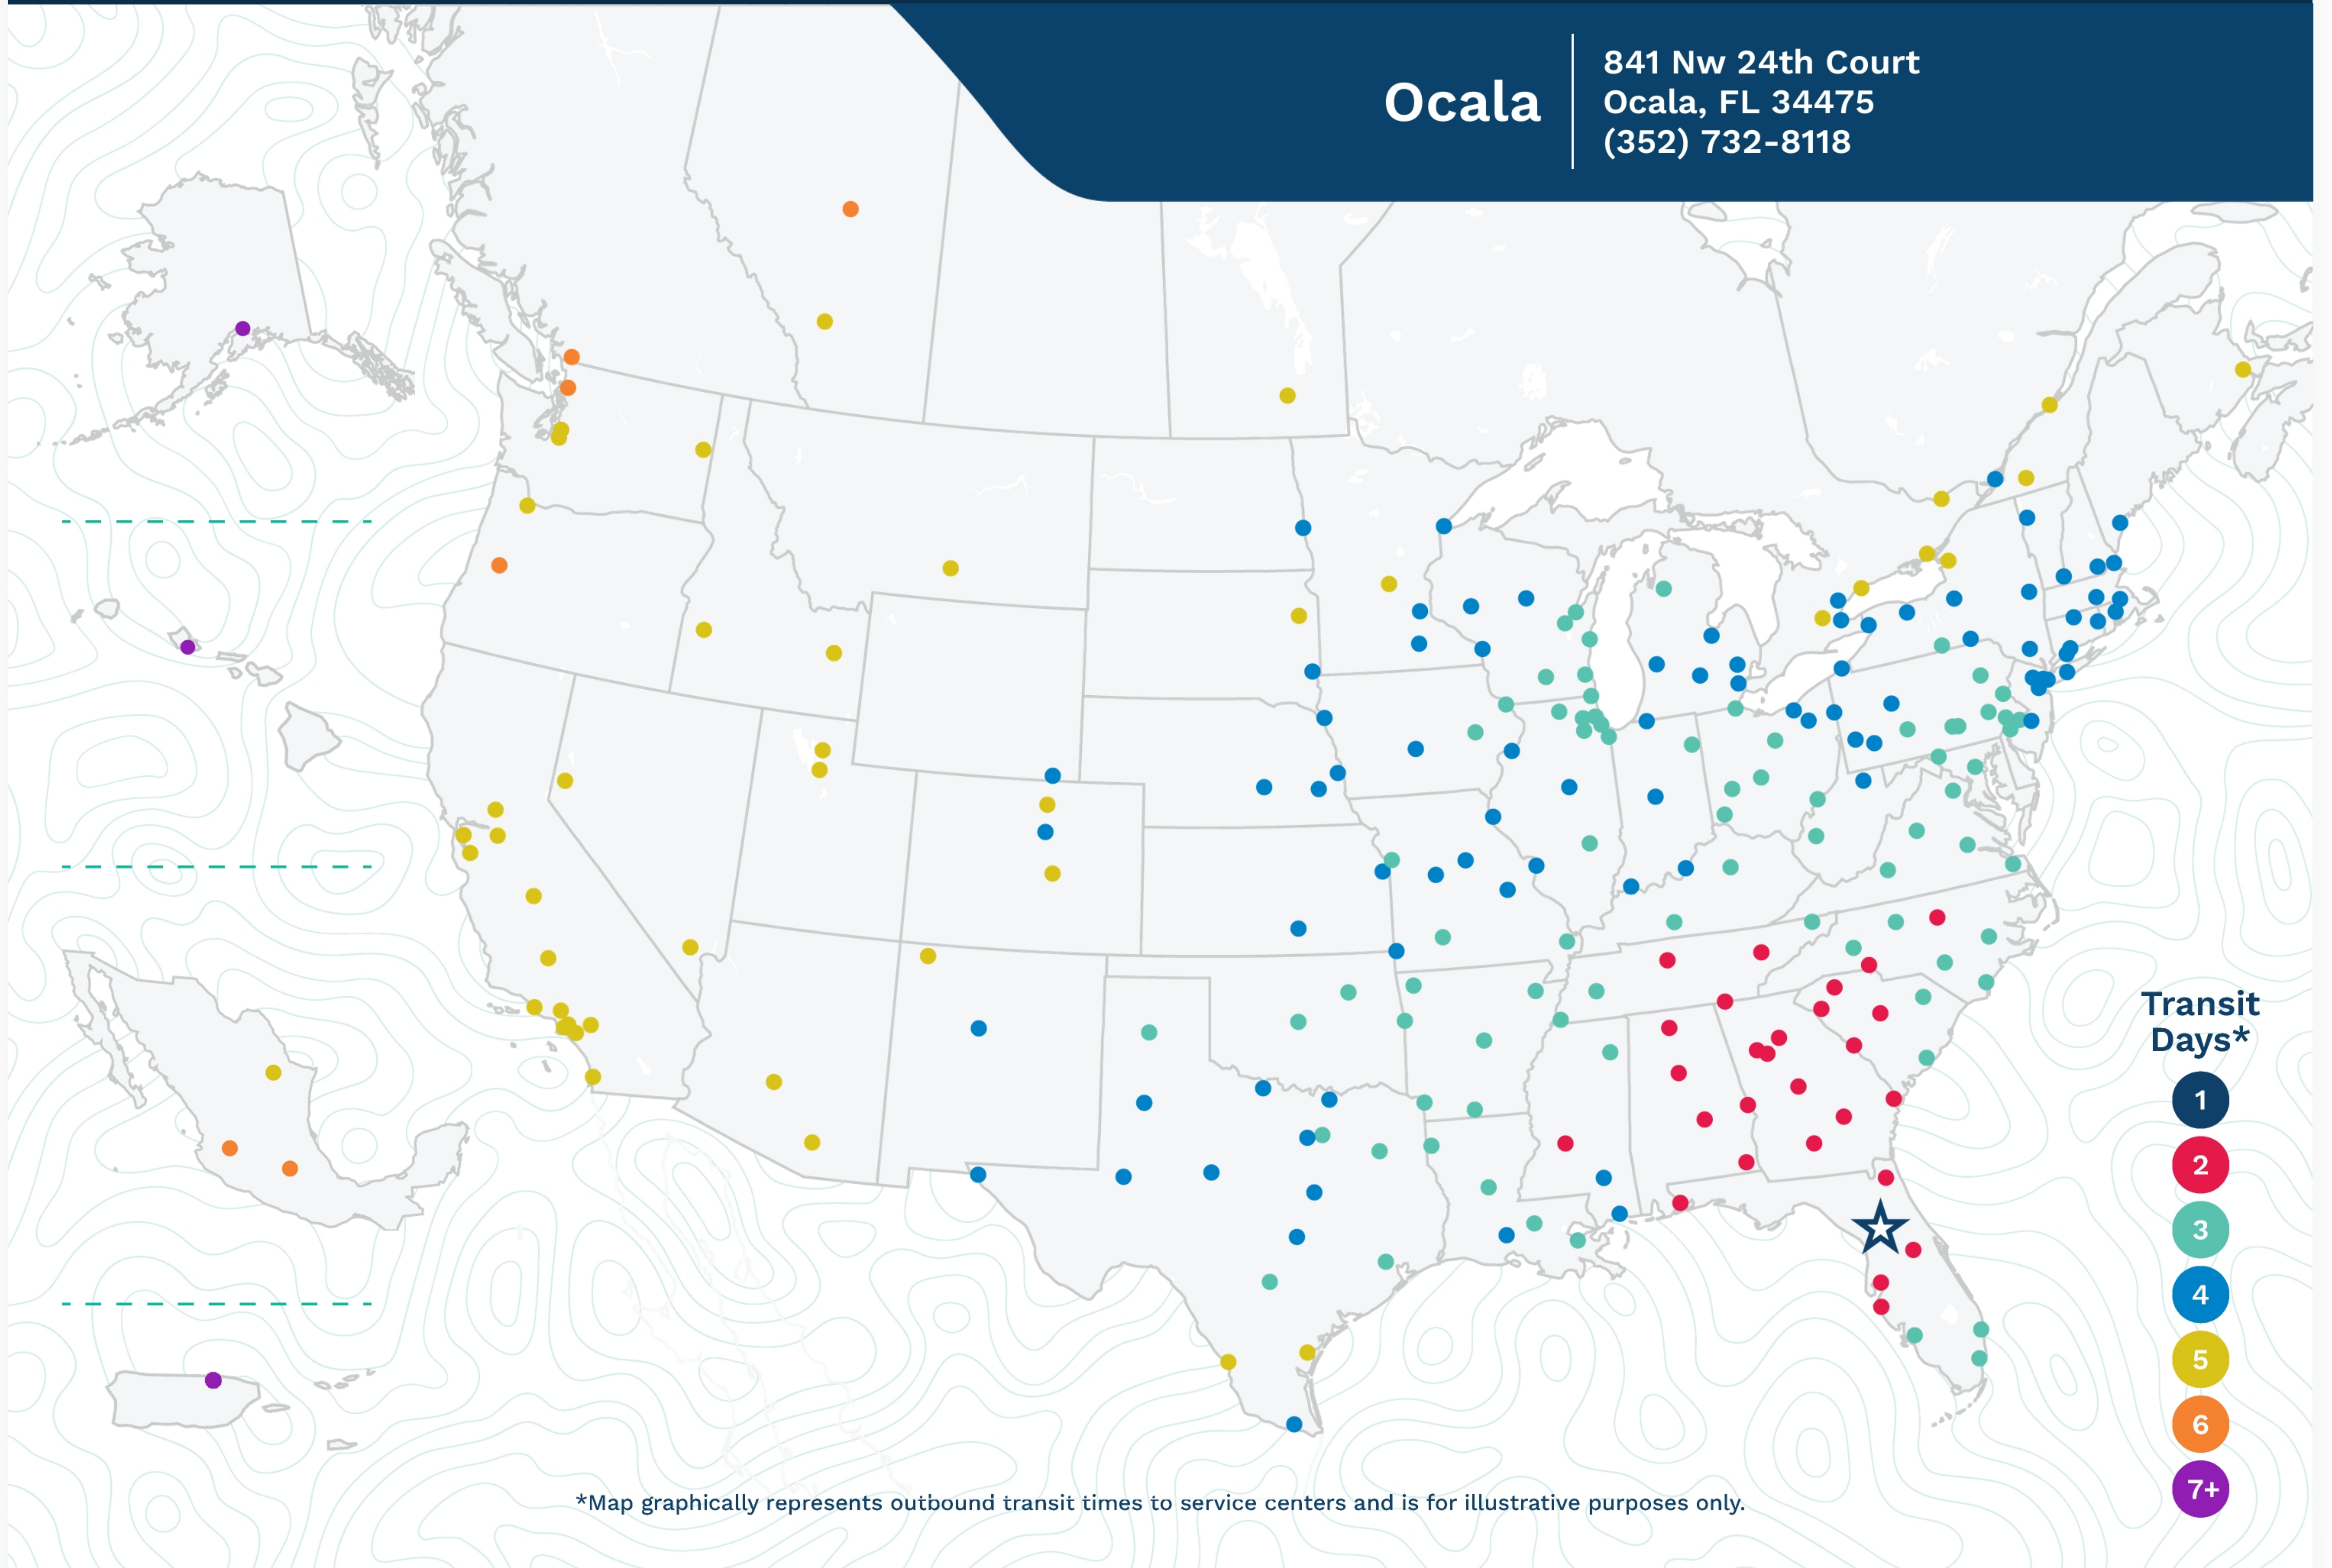

Advertised Transit Times

via the ABF Freight® Network

Ocala

841 Nw 24th Court
Ocala, FL 34475
(352) 732-8118

*Map graphically represents outbound transit times to service centers and is for illustrative purposes only.