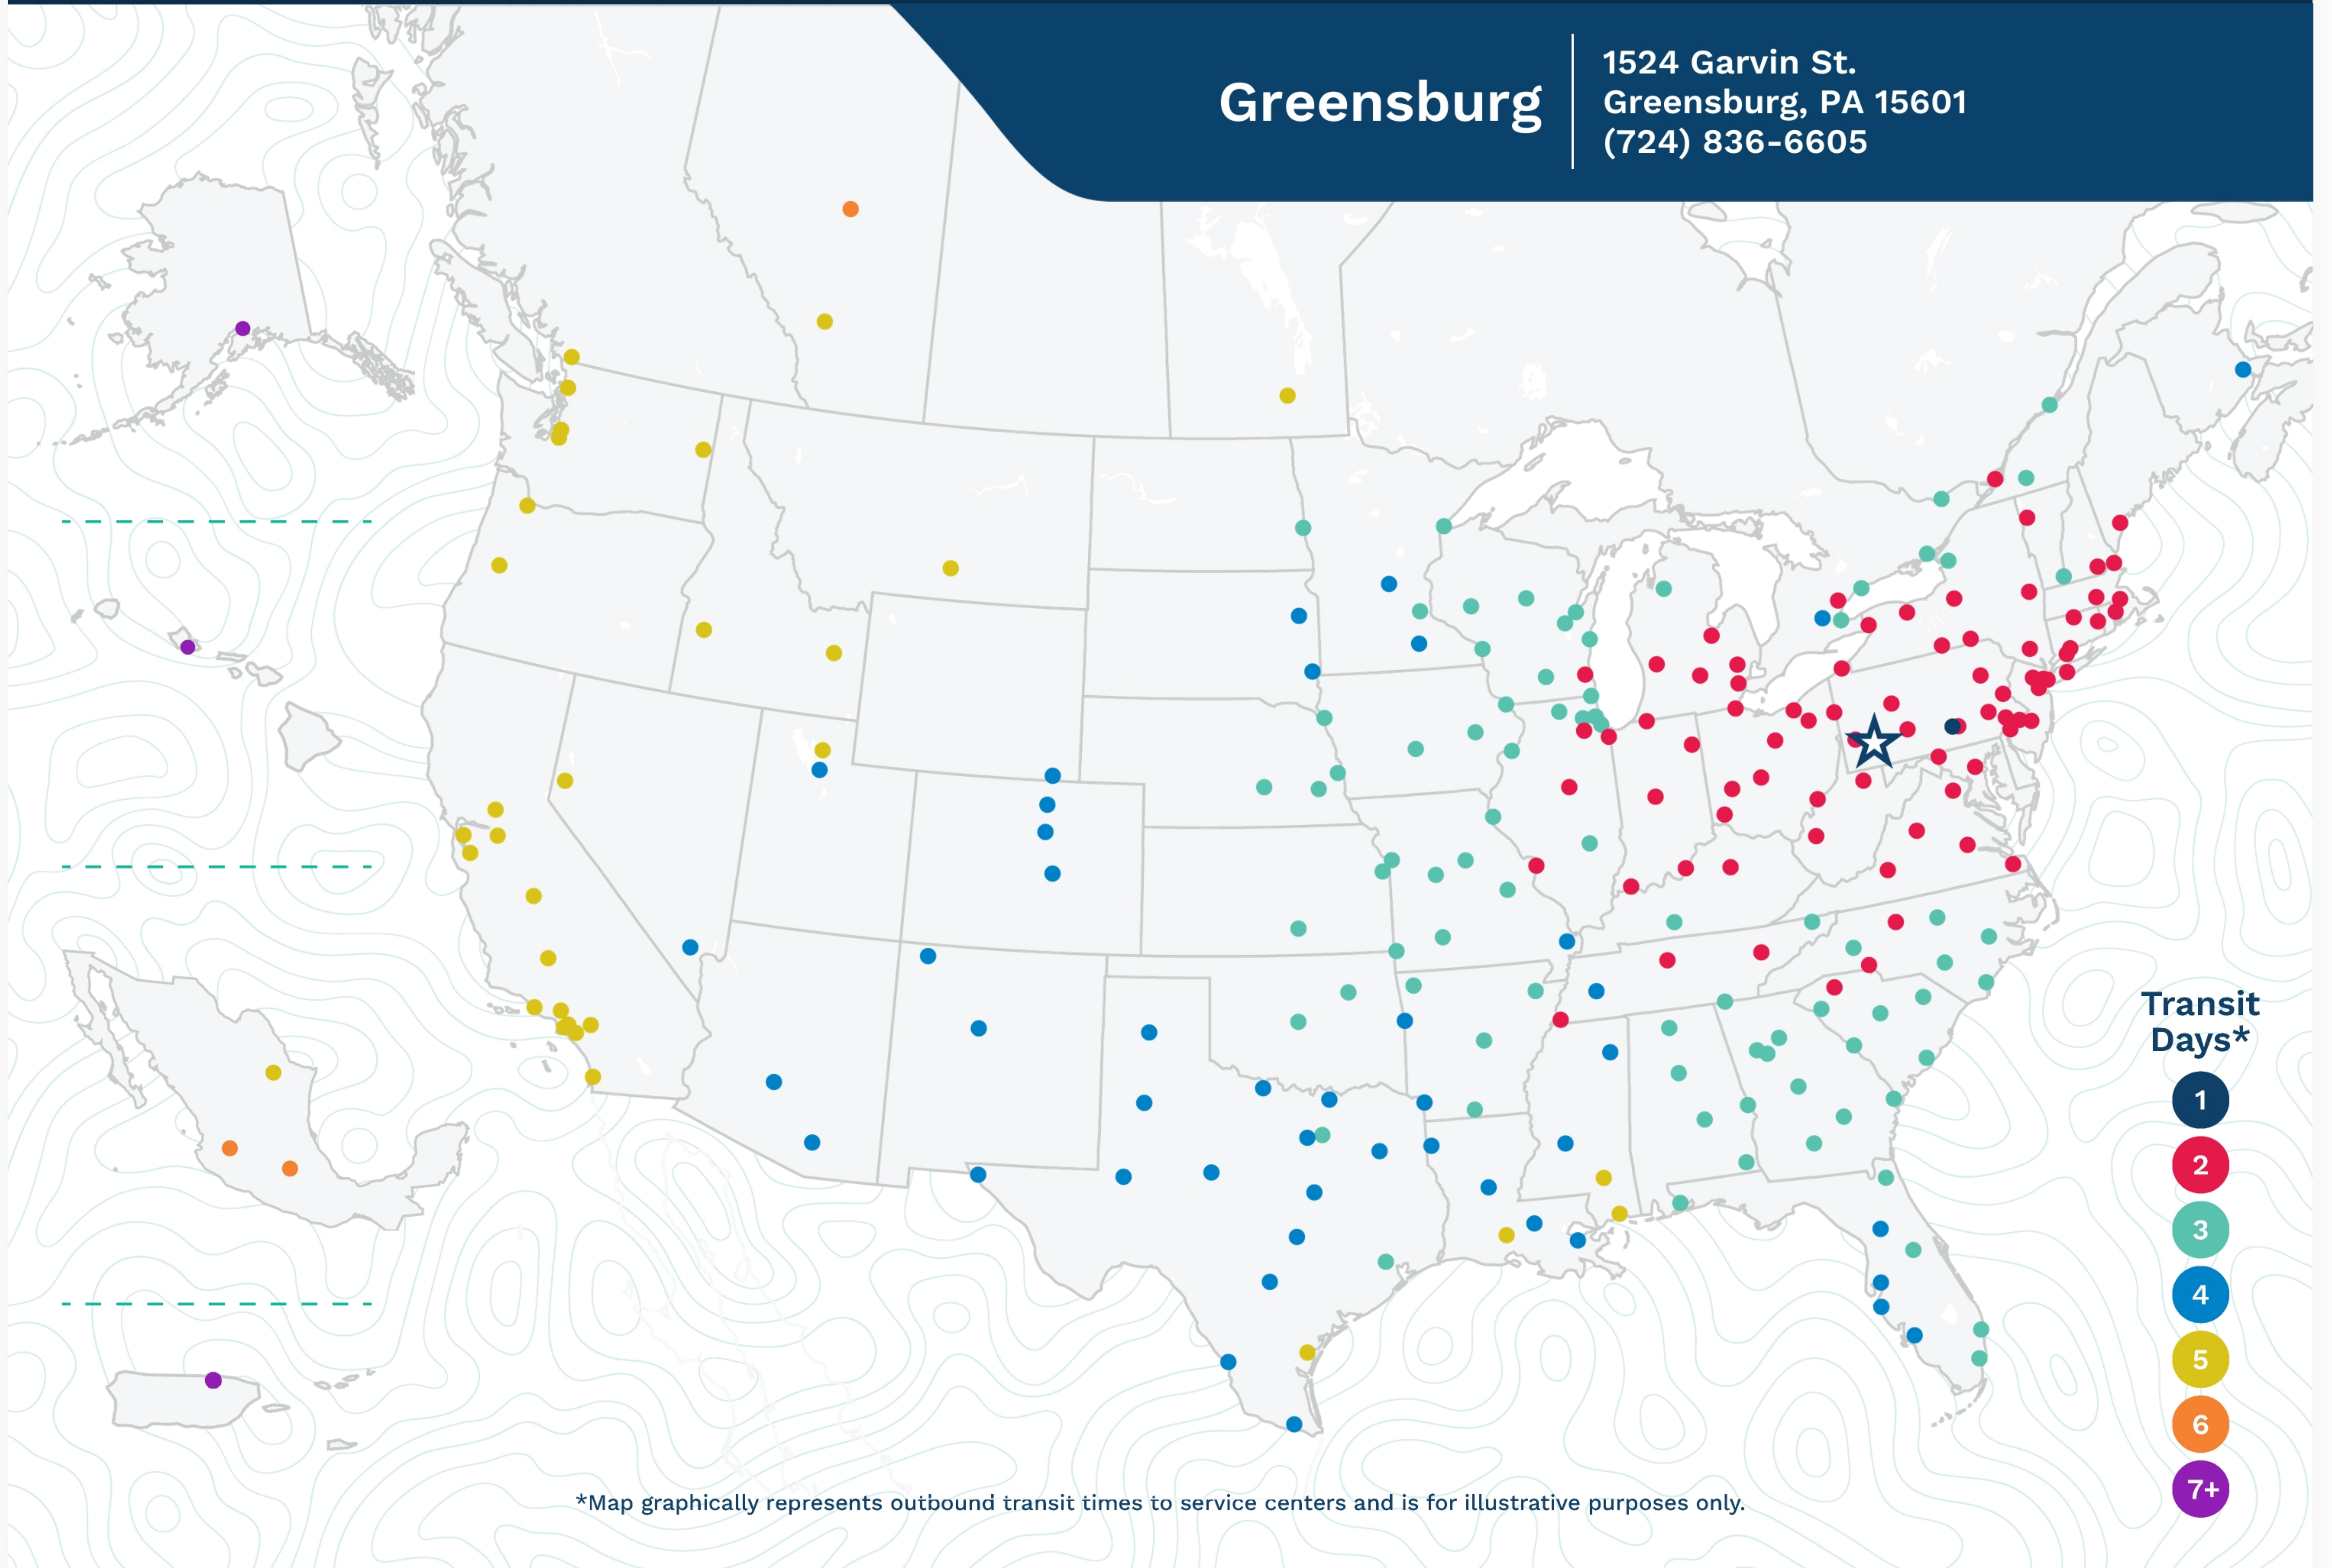

Advertised Transit Times

via the ABF Freight® Network

Greensburg

1524 Garvin St.
Greensburg, PA 15601
(724) 836-6605

*Map graphically represents outbound transit times to service centers and is for illustrative purposes only.