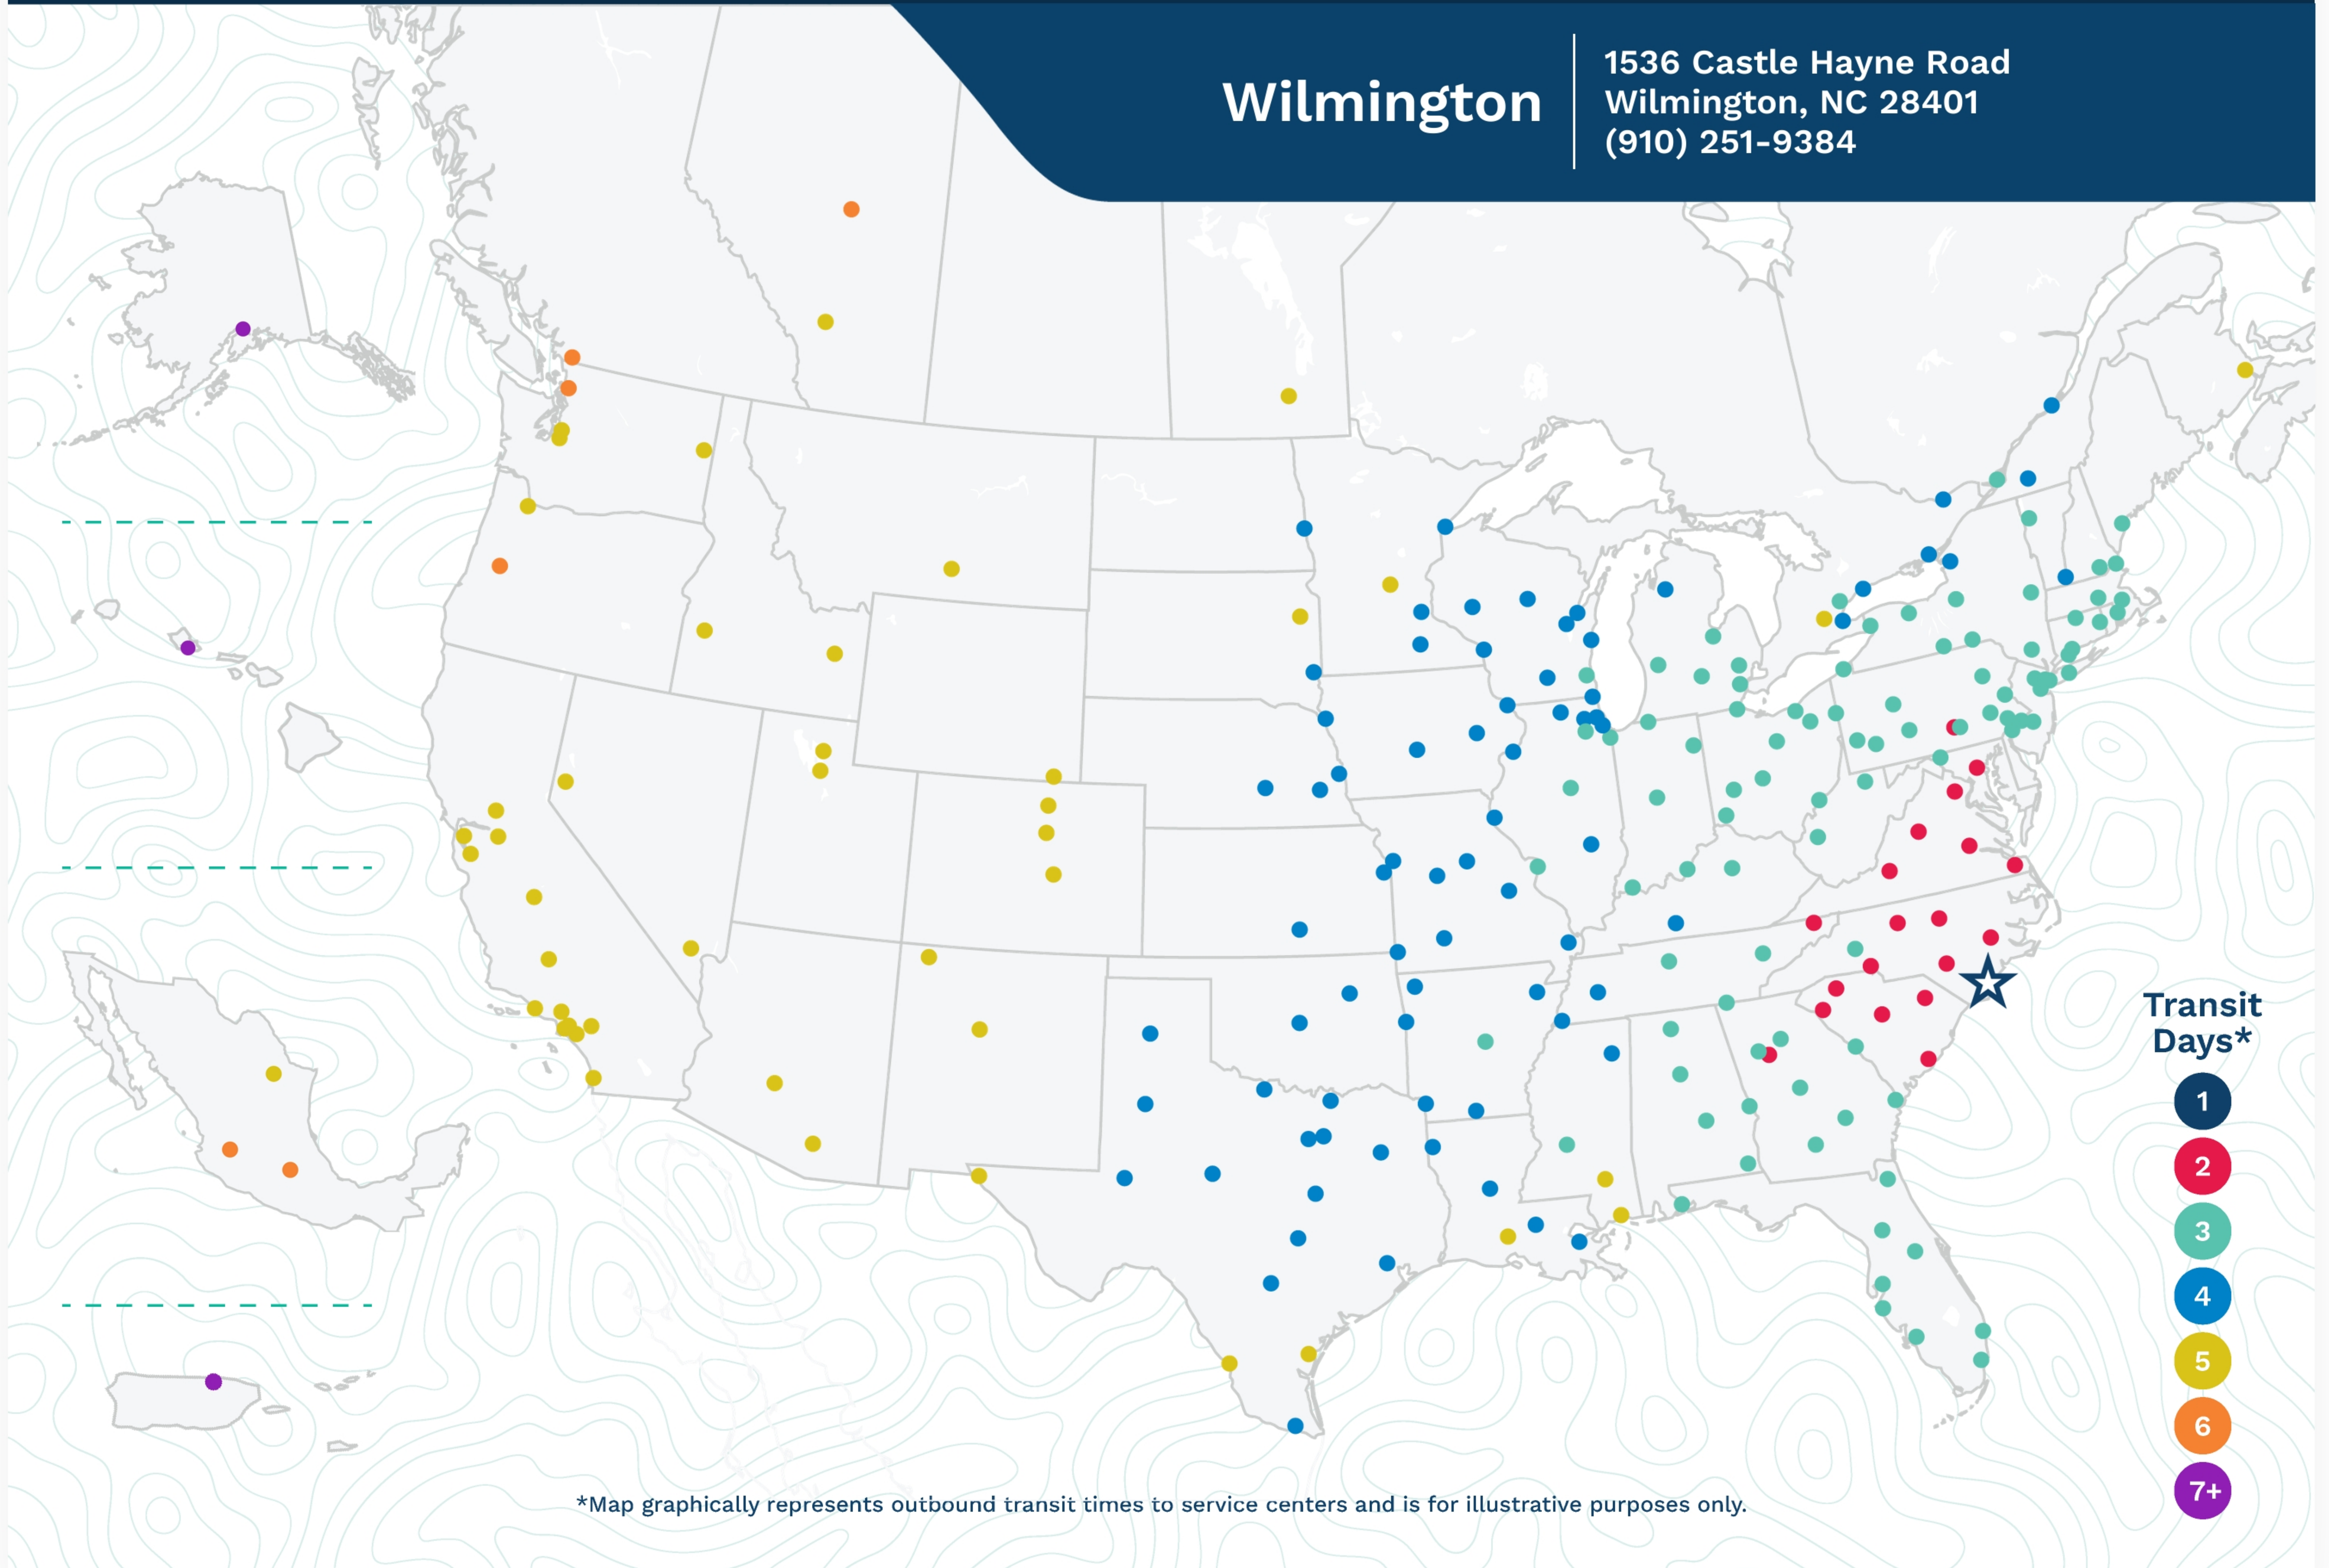

Wilmington

1536 Castle Hayne Road
Wilmington, NC 28401
(910) 251-9384

*Map graphically represents outbound transit times to service centers and is for illustrative purposes only.