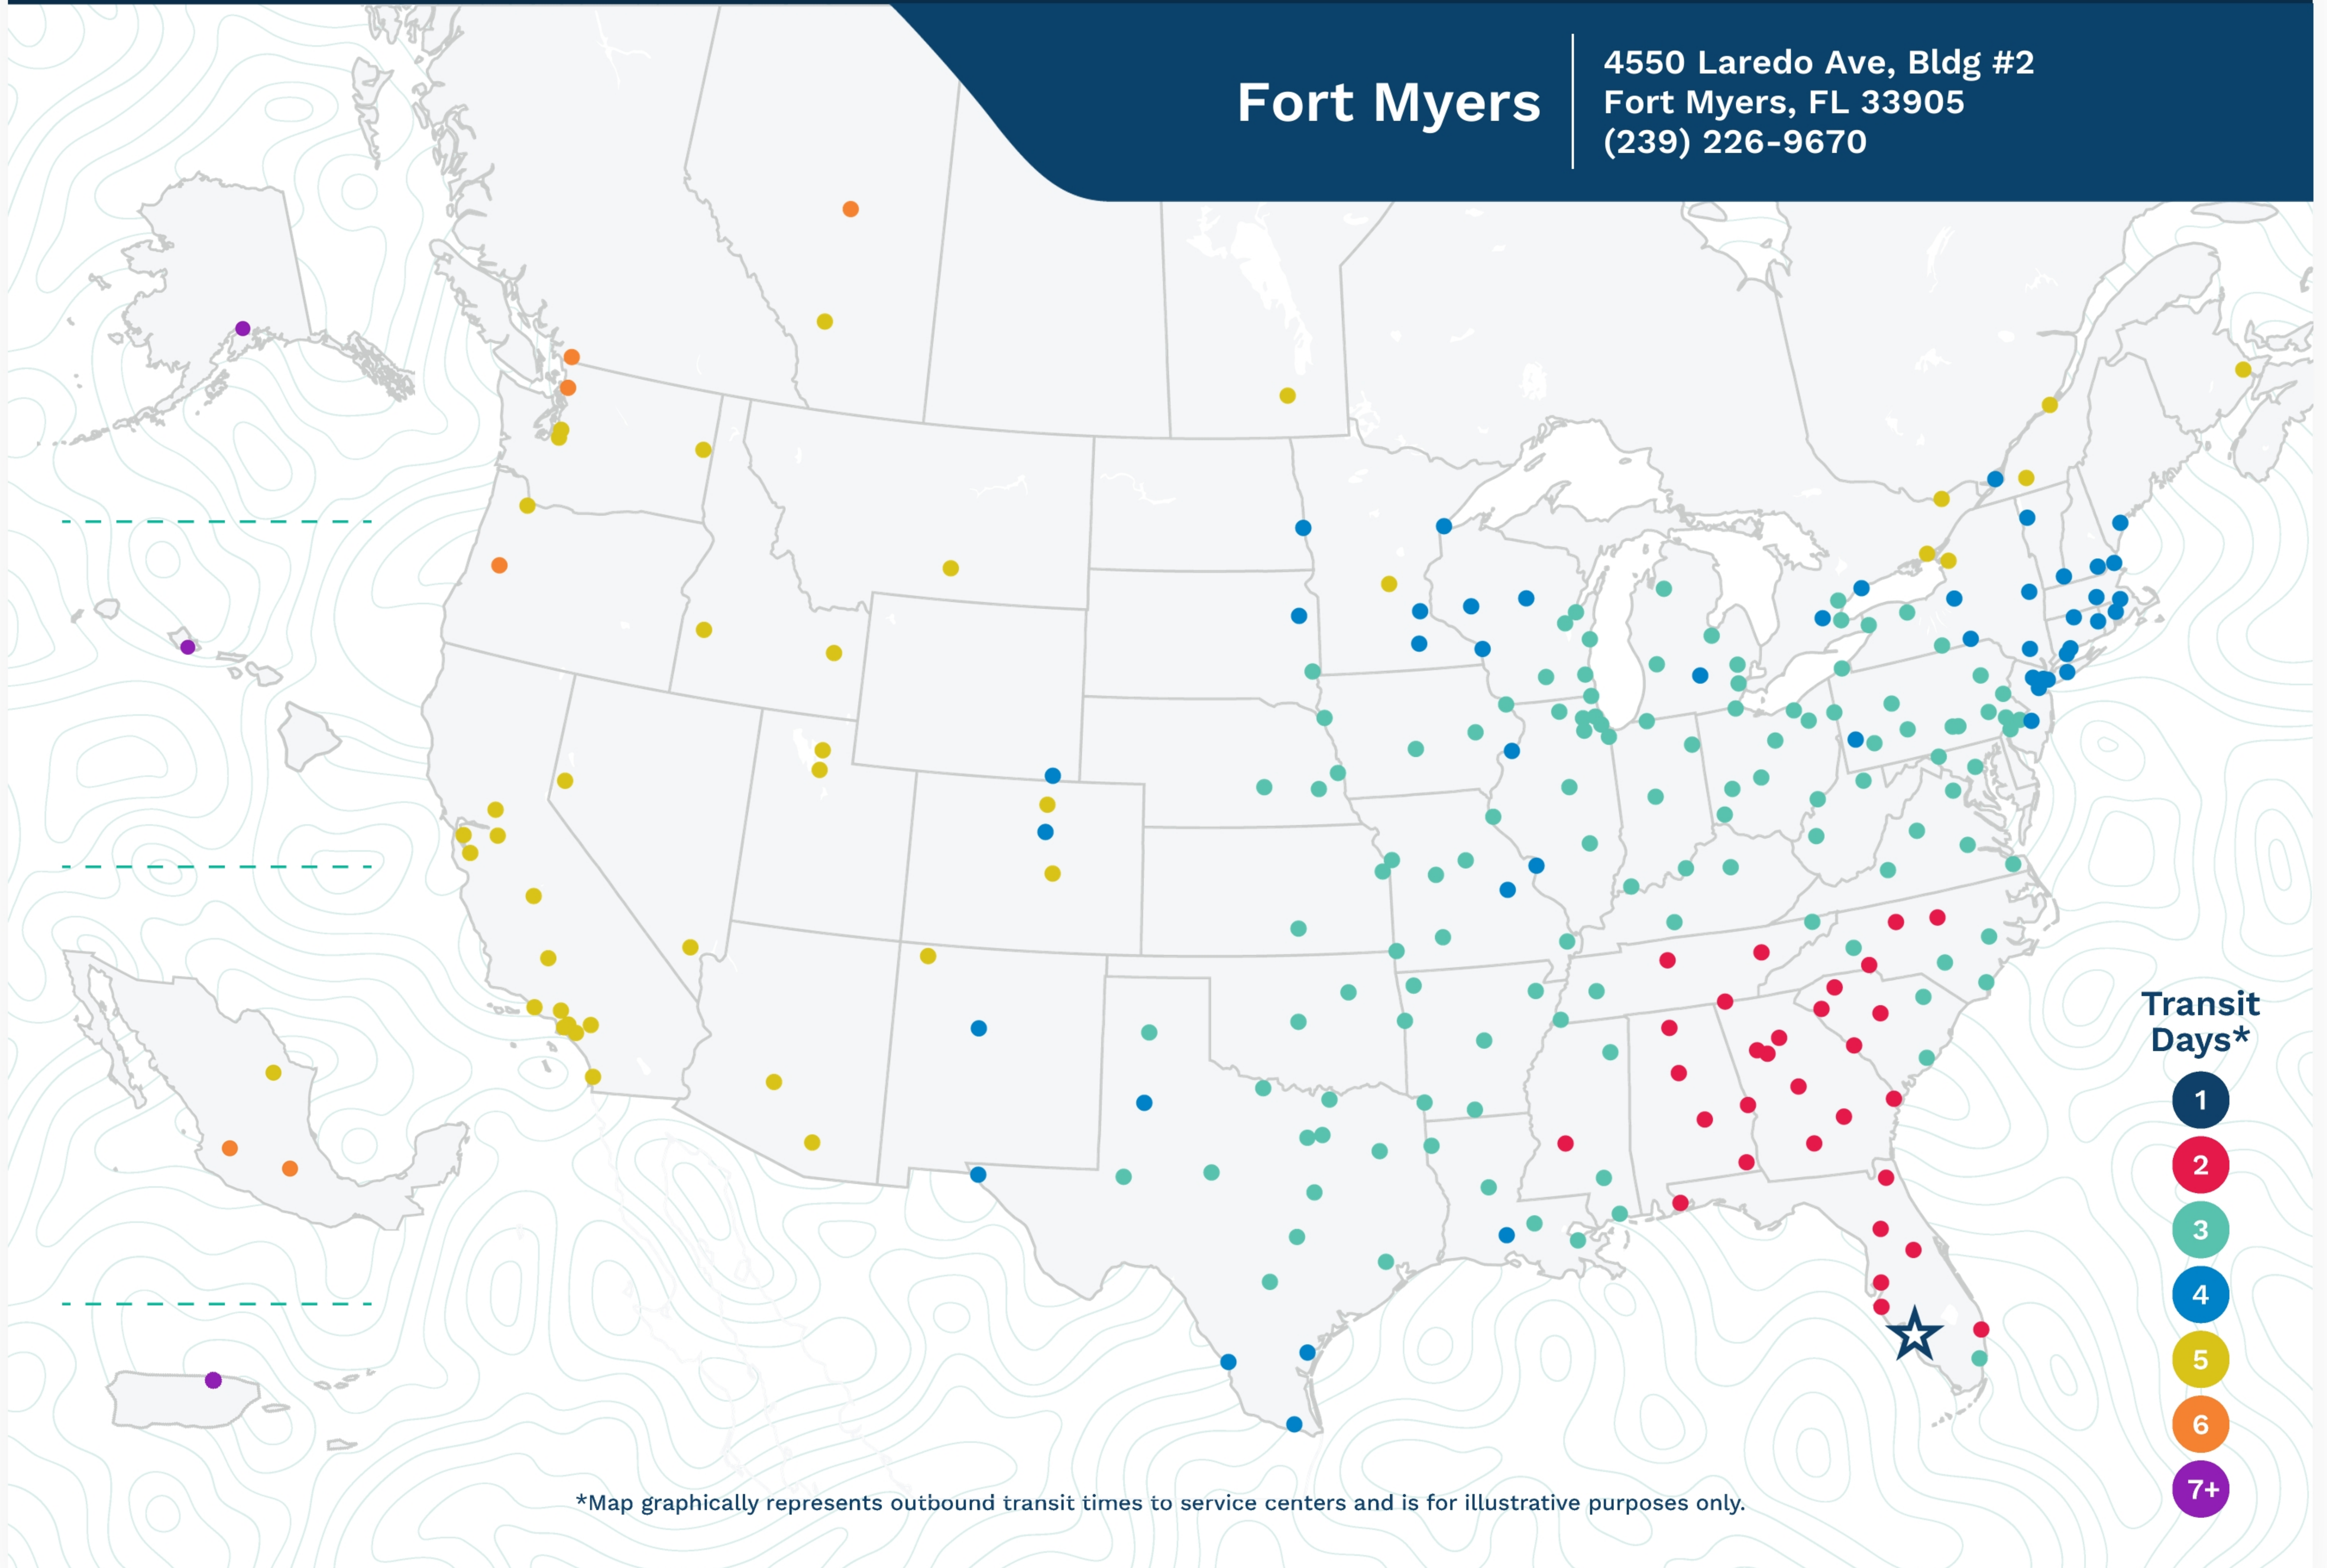

Advertised Transit Times

via the ABF Freight® Network

Fort Myers

4550 Laredo Ave, Bldg #2
Fort Myers, FL 33905
(239) 226-9670

*Map graphically represents outbound transit times to service centers and is for illustrative purposes only.