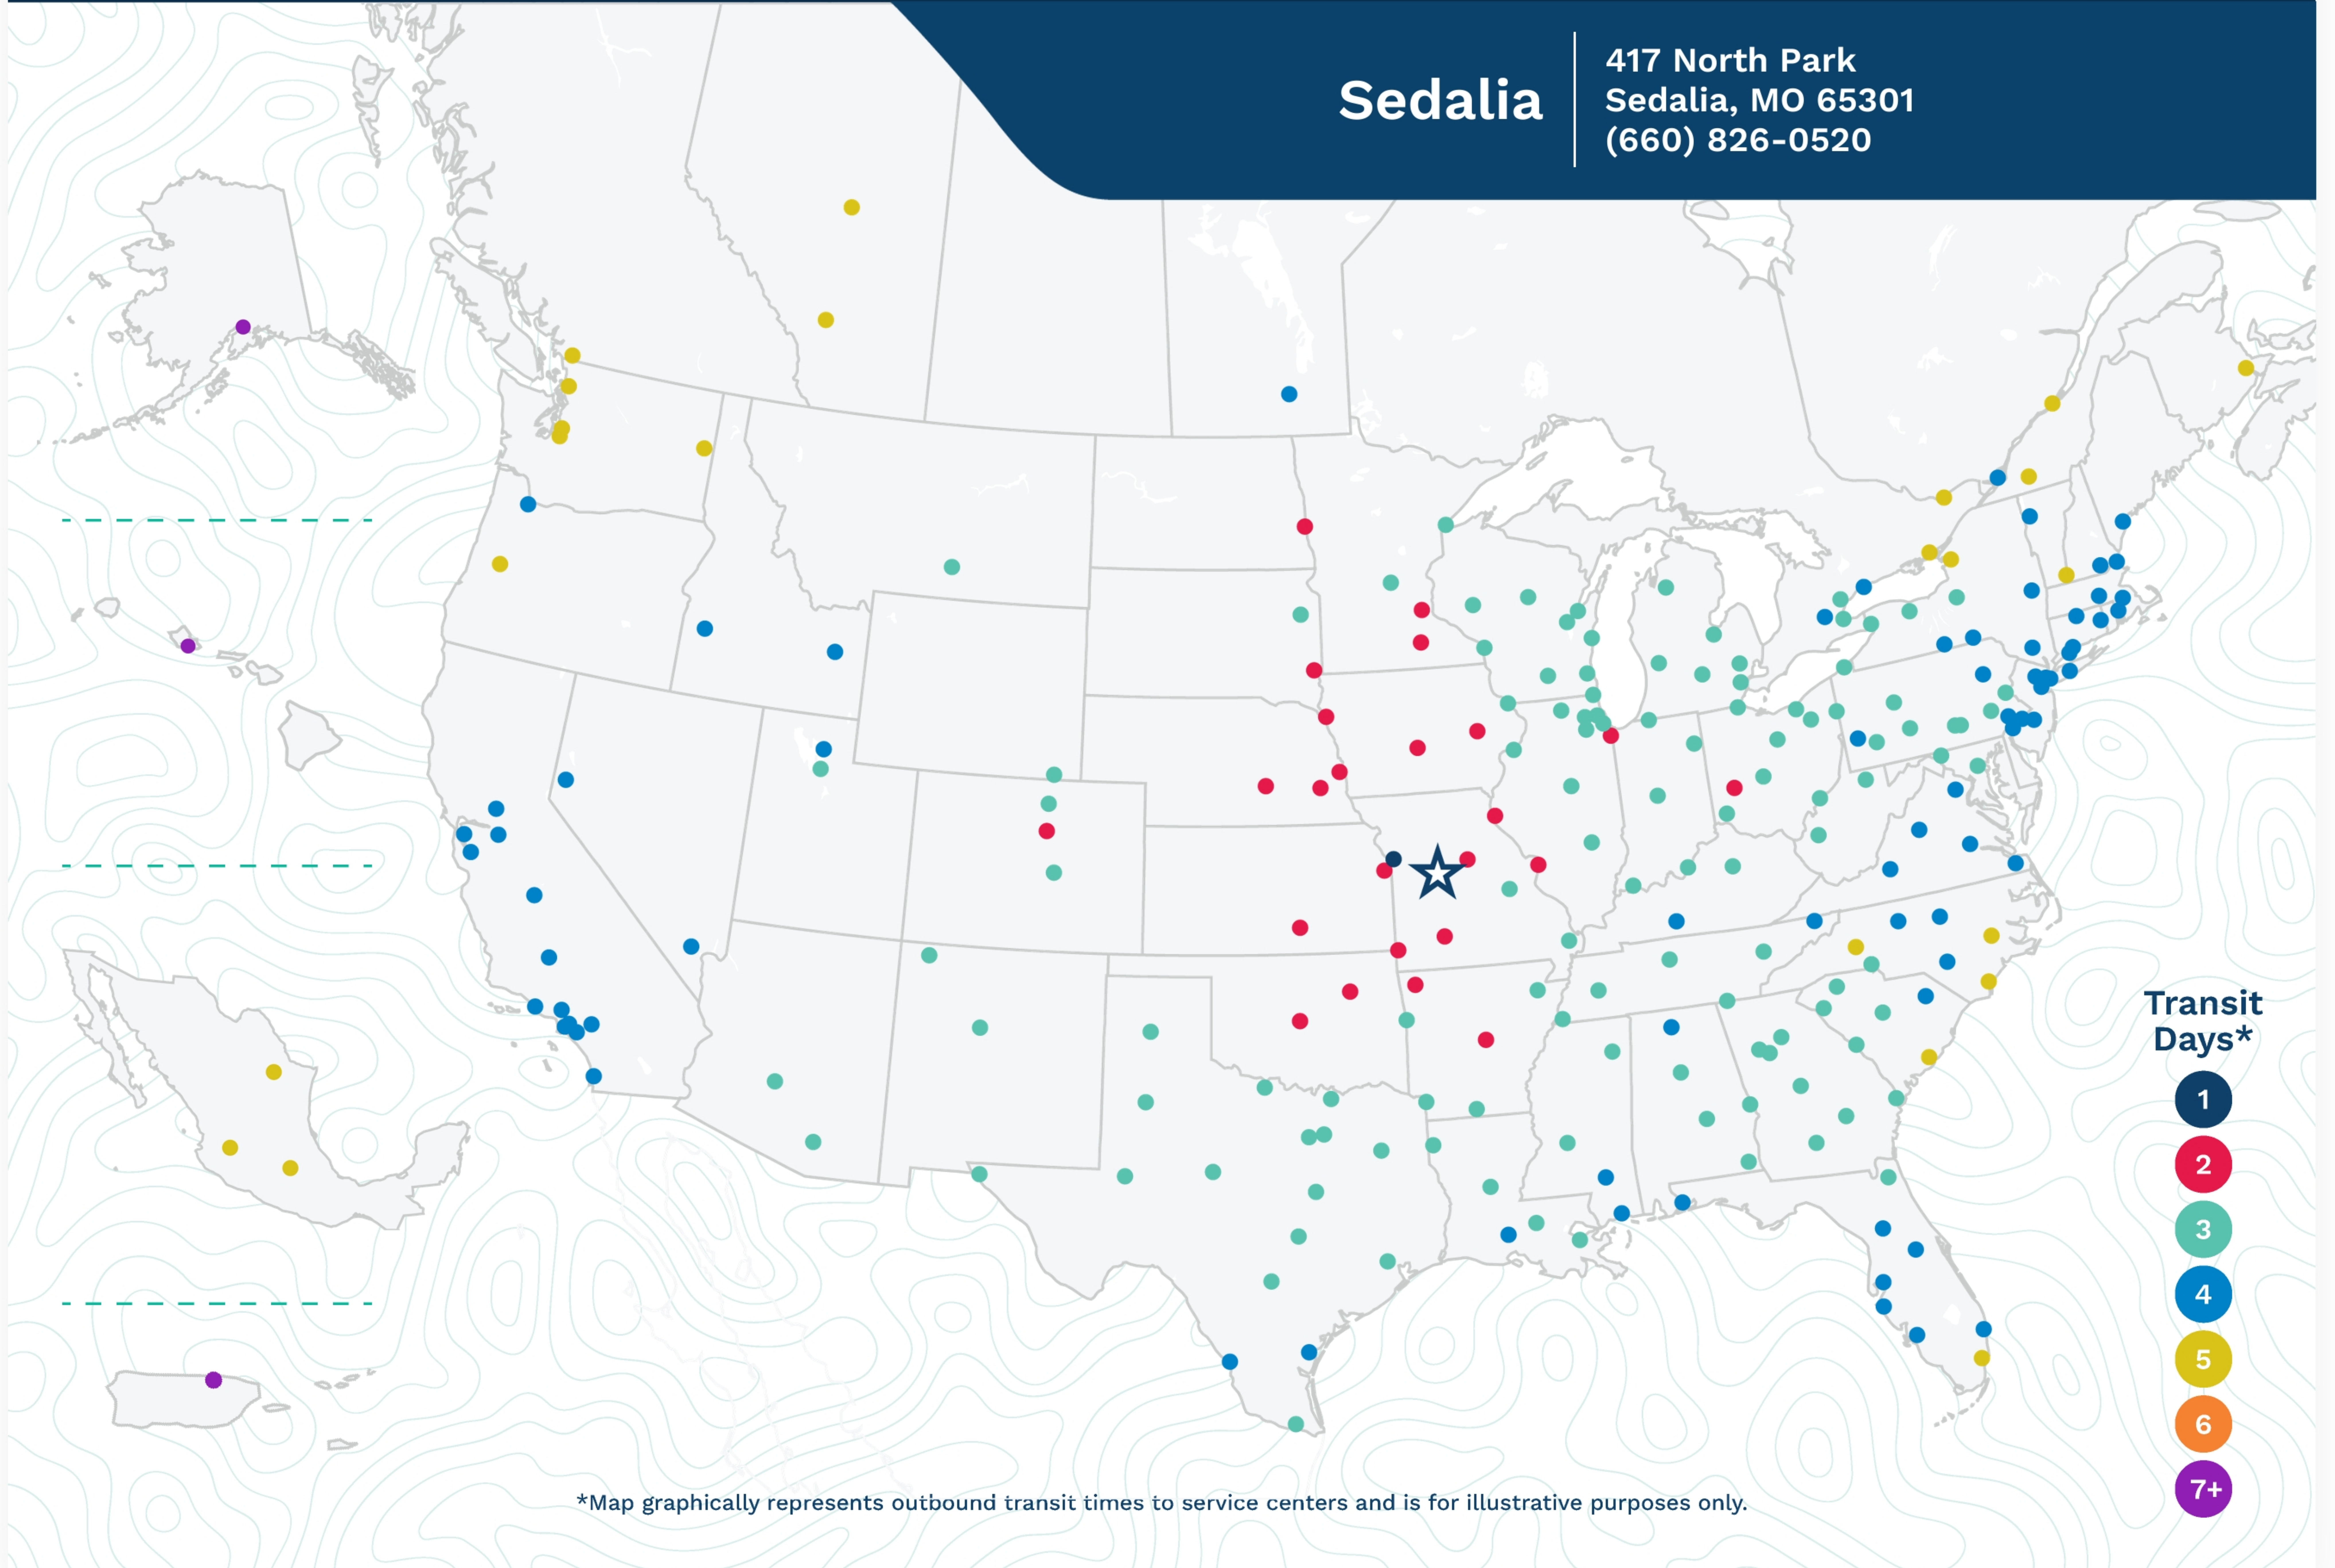

**Sedalia**

417 North Park  
Sedalia, MO 65301  
(660) 826-0520

\*Map graphically represents outbound transit times to service centers and is for illustrative purposes only.