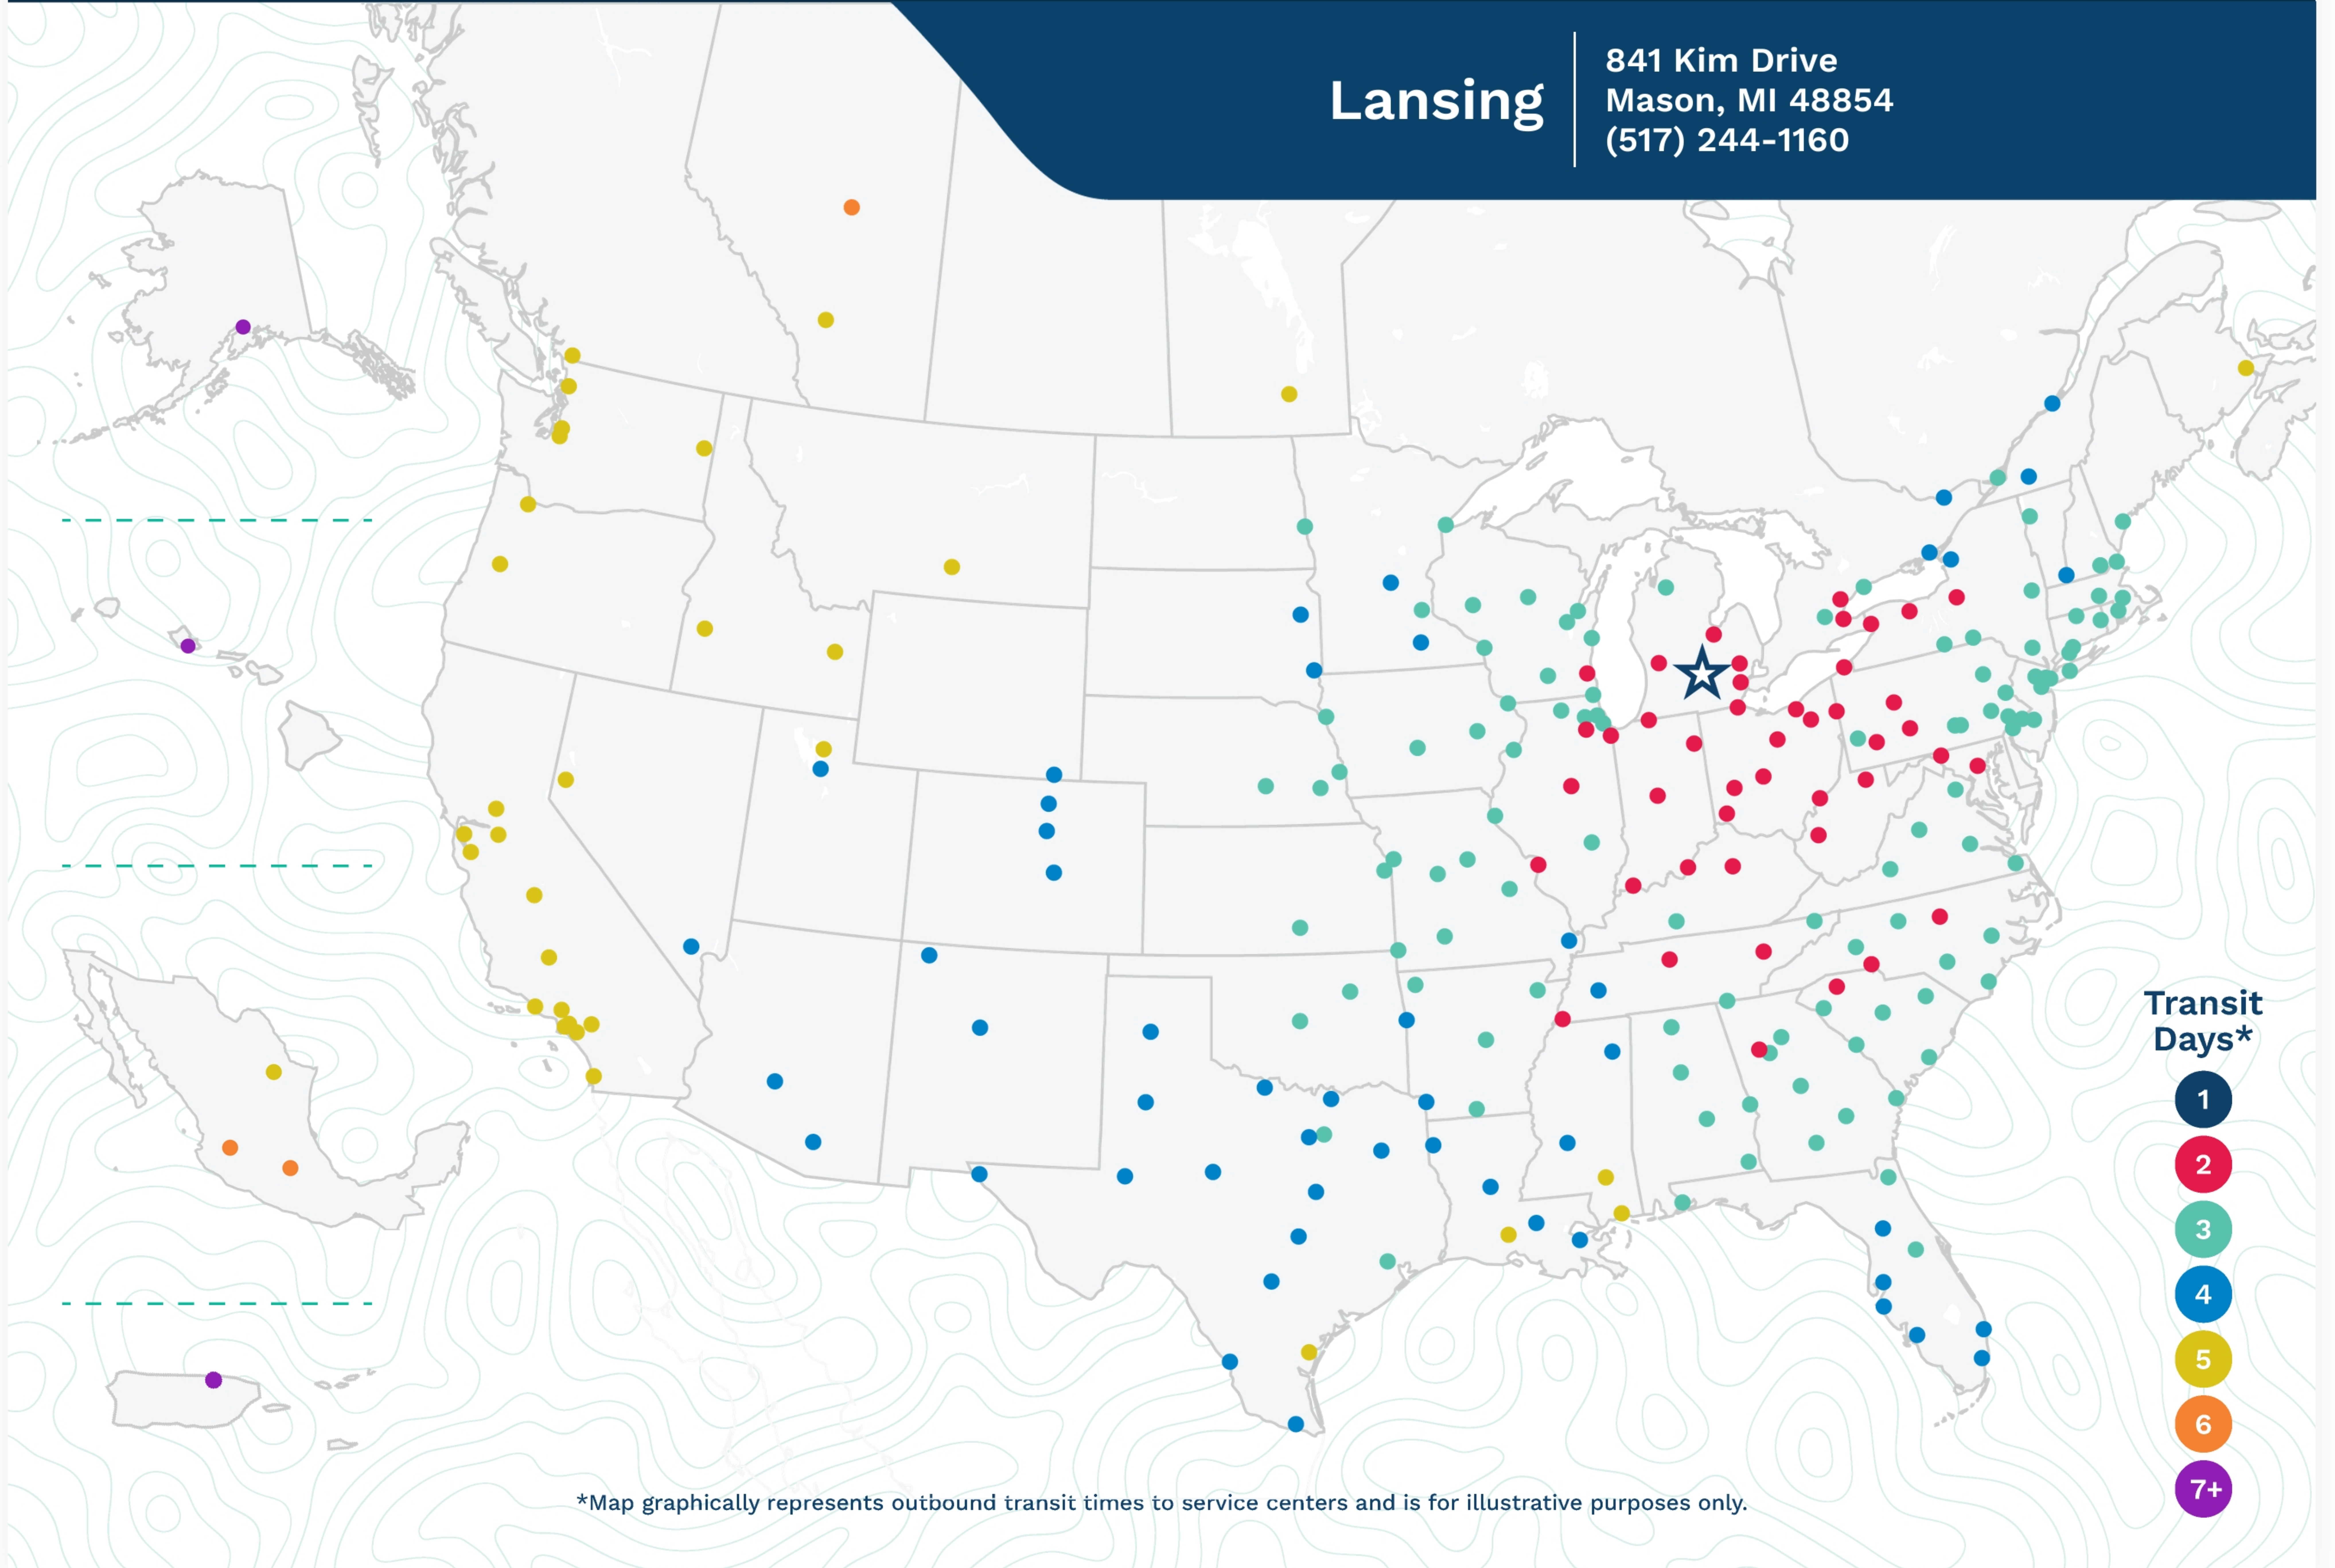

Advertised Transit Times

via the ABF Freight® Network

Lansing

841 Kim Drive
Mason, MI 48854
(517) 244-1160

*Map graphically represents outbound transit times to service centers and is for illustrative purposes only.