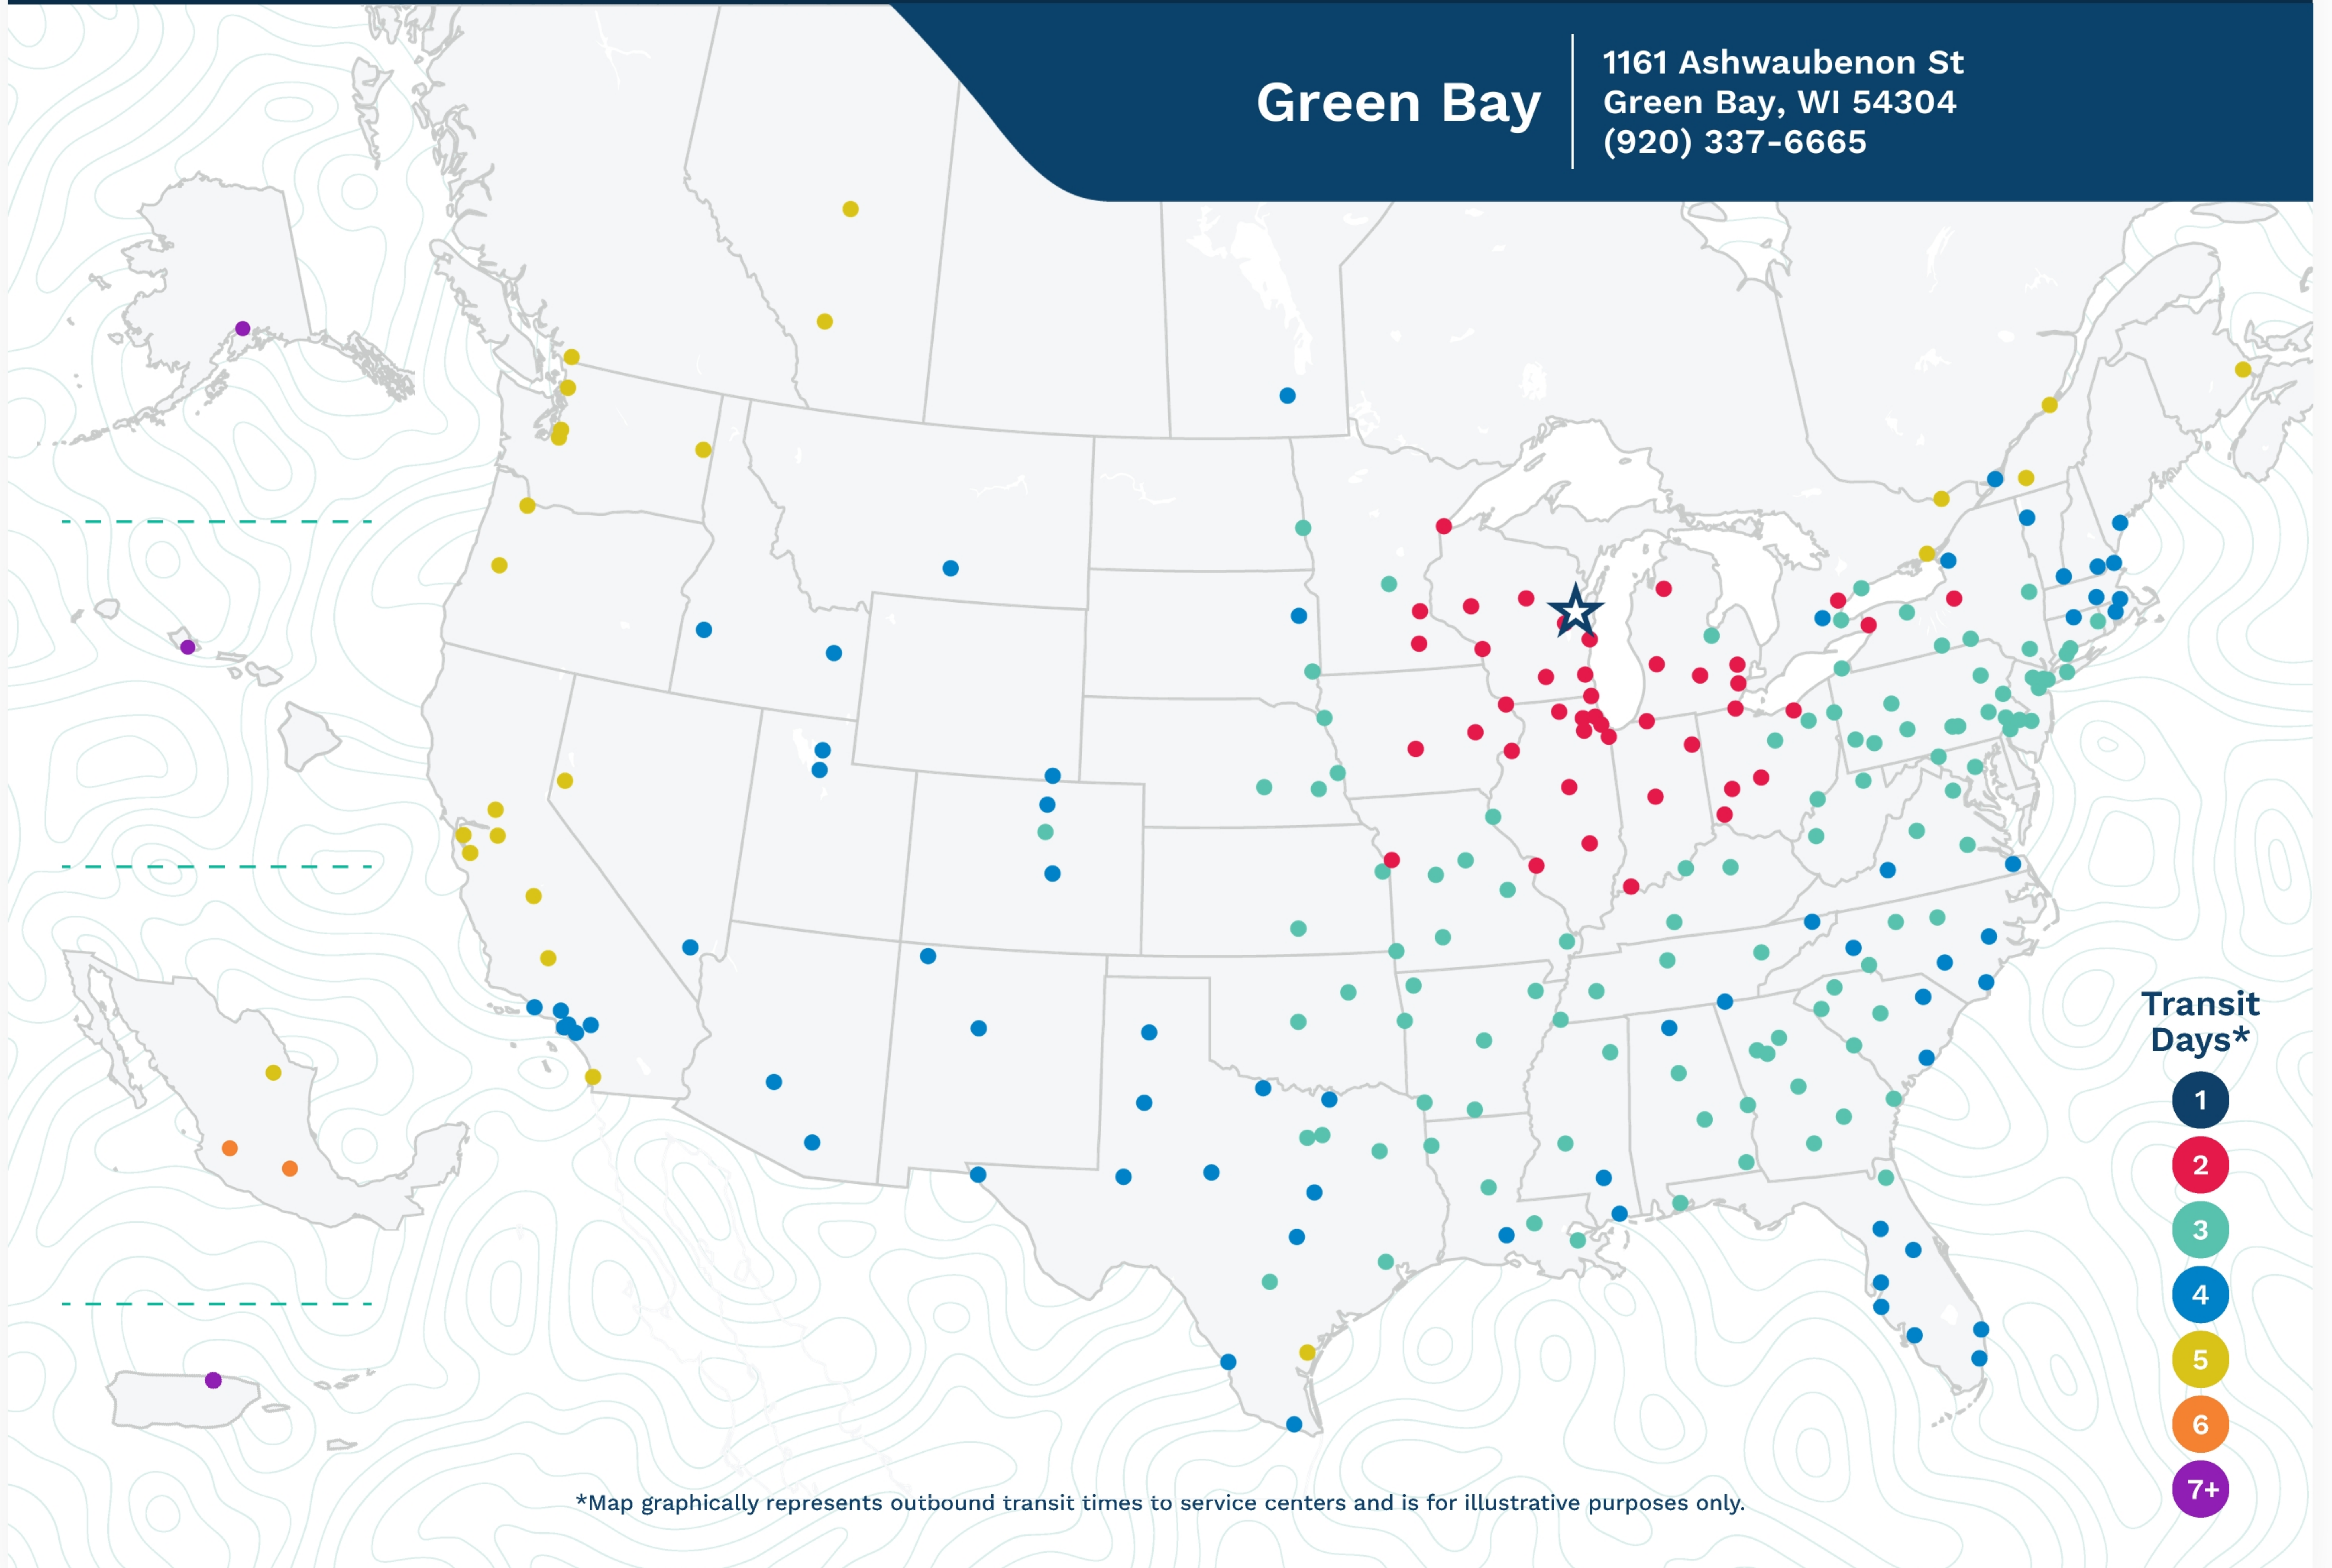

Green Bay

1161 Ashwaubenon St
Green Bay, WI 54304
(920) 337-6665

*Map graphically represents outbound transit times to service centers and is for illustrative purposes only.