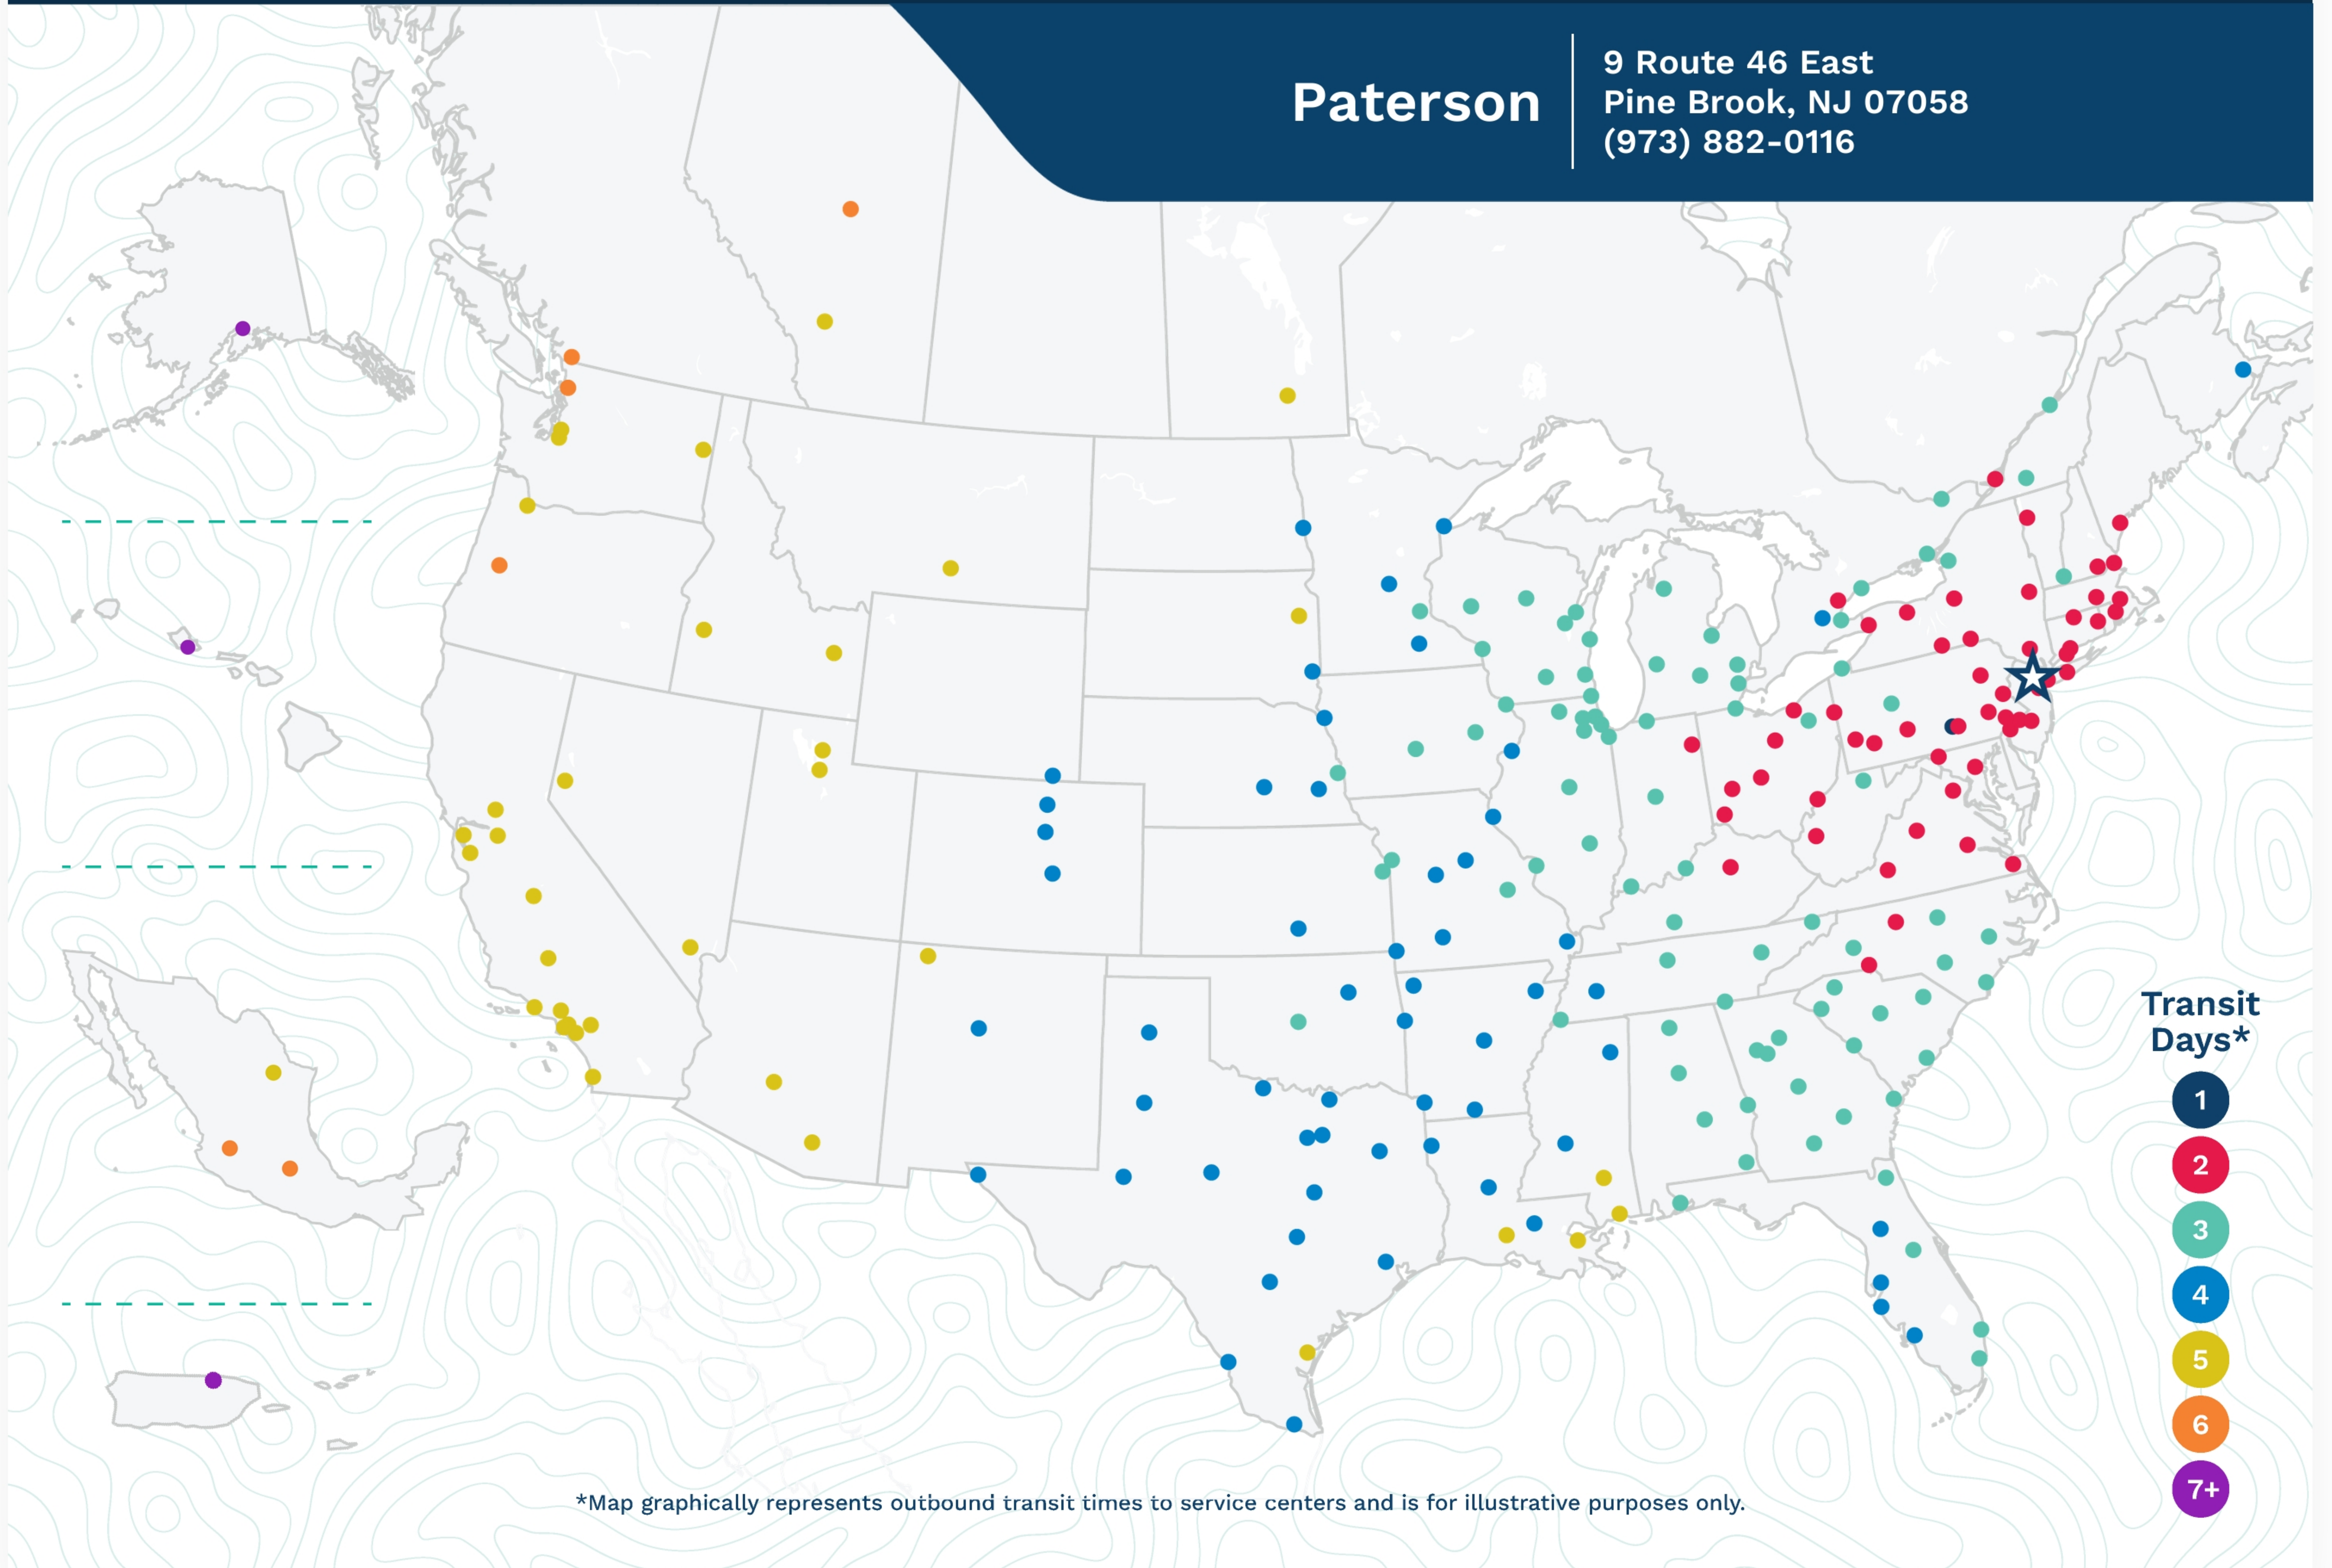

Advertised Transit Times

via the ABF Freight® Network

Paterson

9 Route 46 East
Pine Brook, NJ 07058
(973) 882-0116

*Map graphically represents outbound transit times to service centers and is for illustrative purposes only.