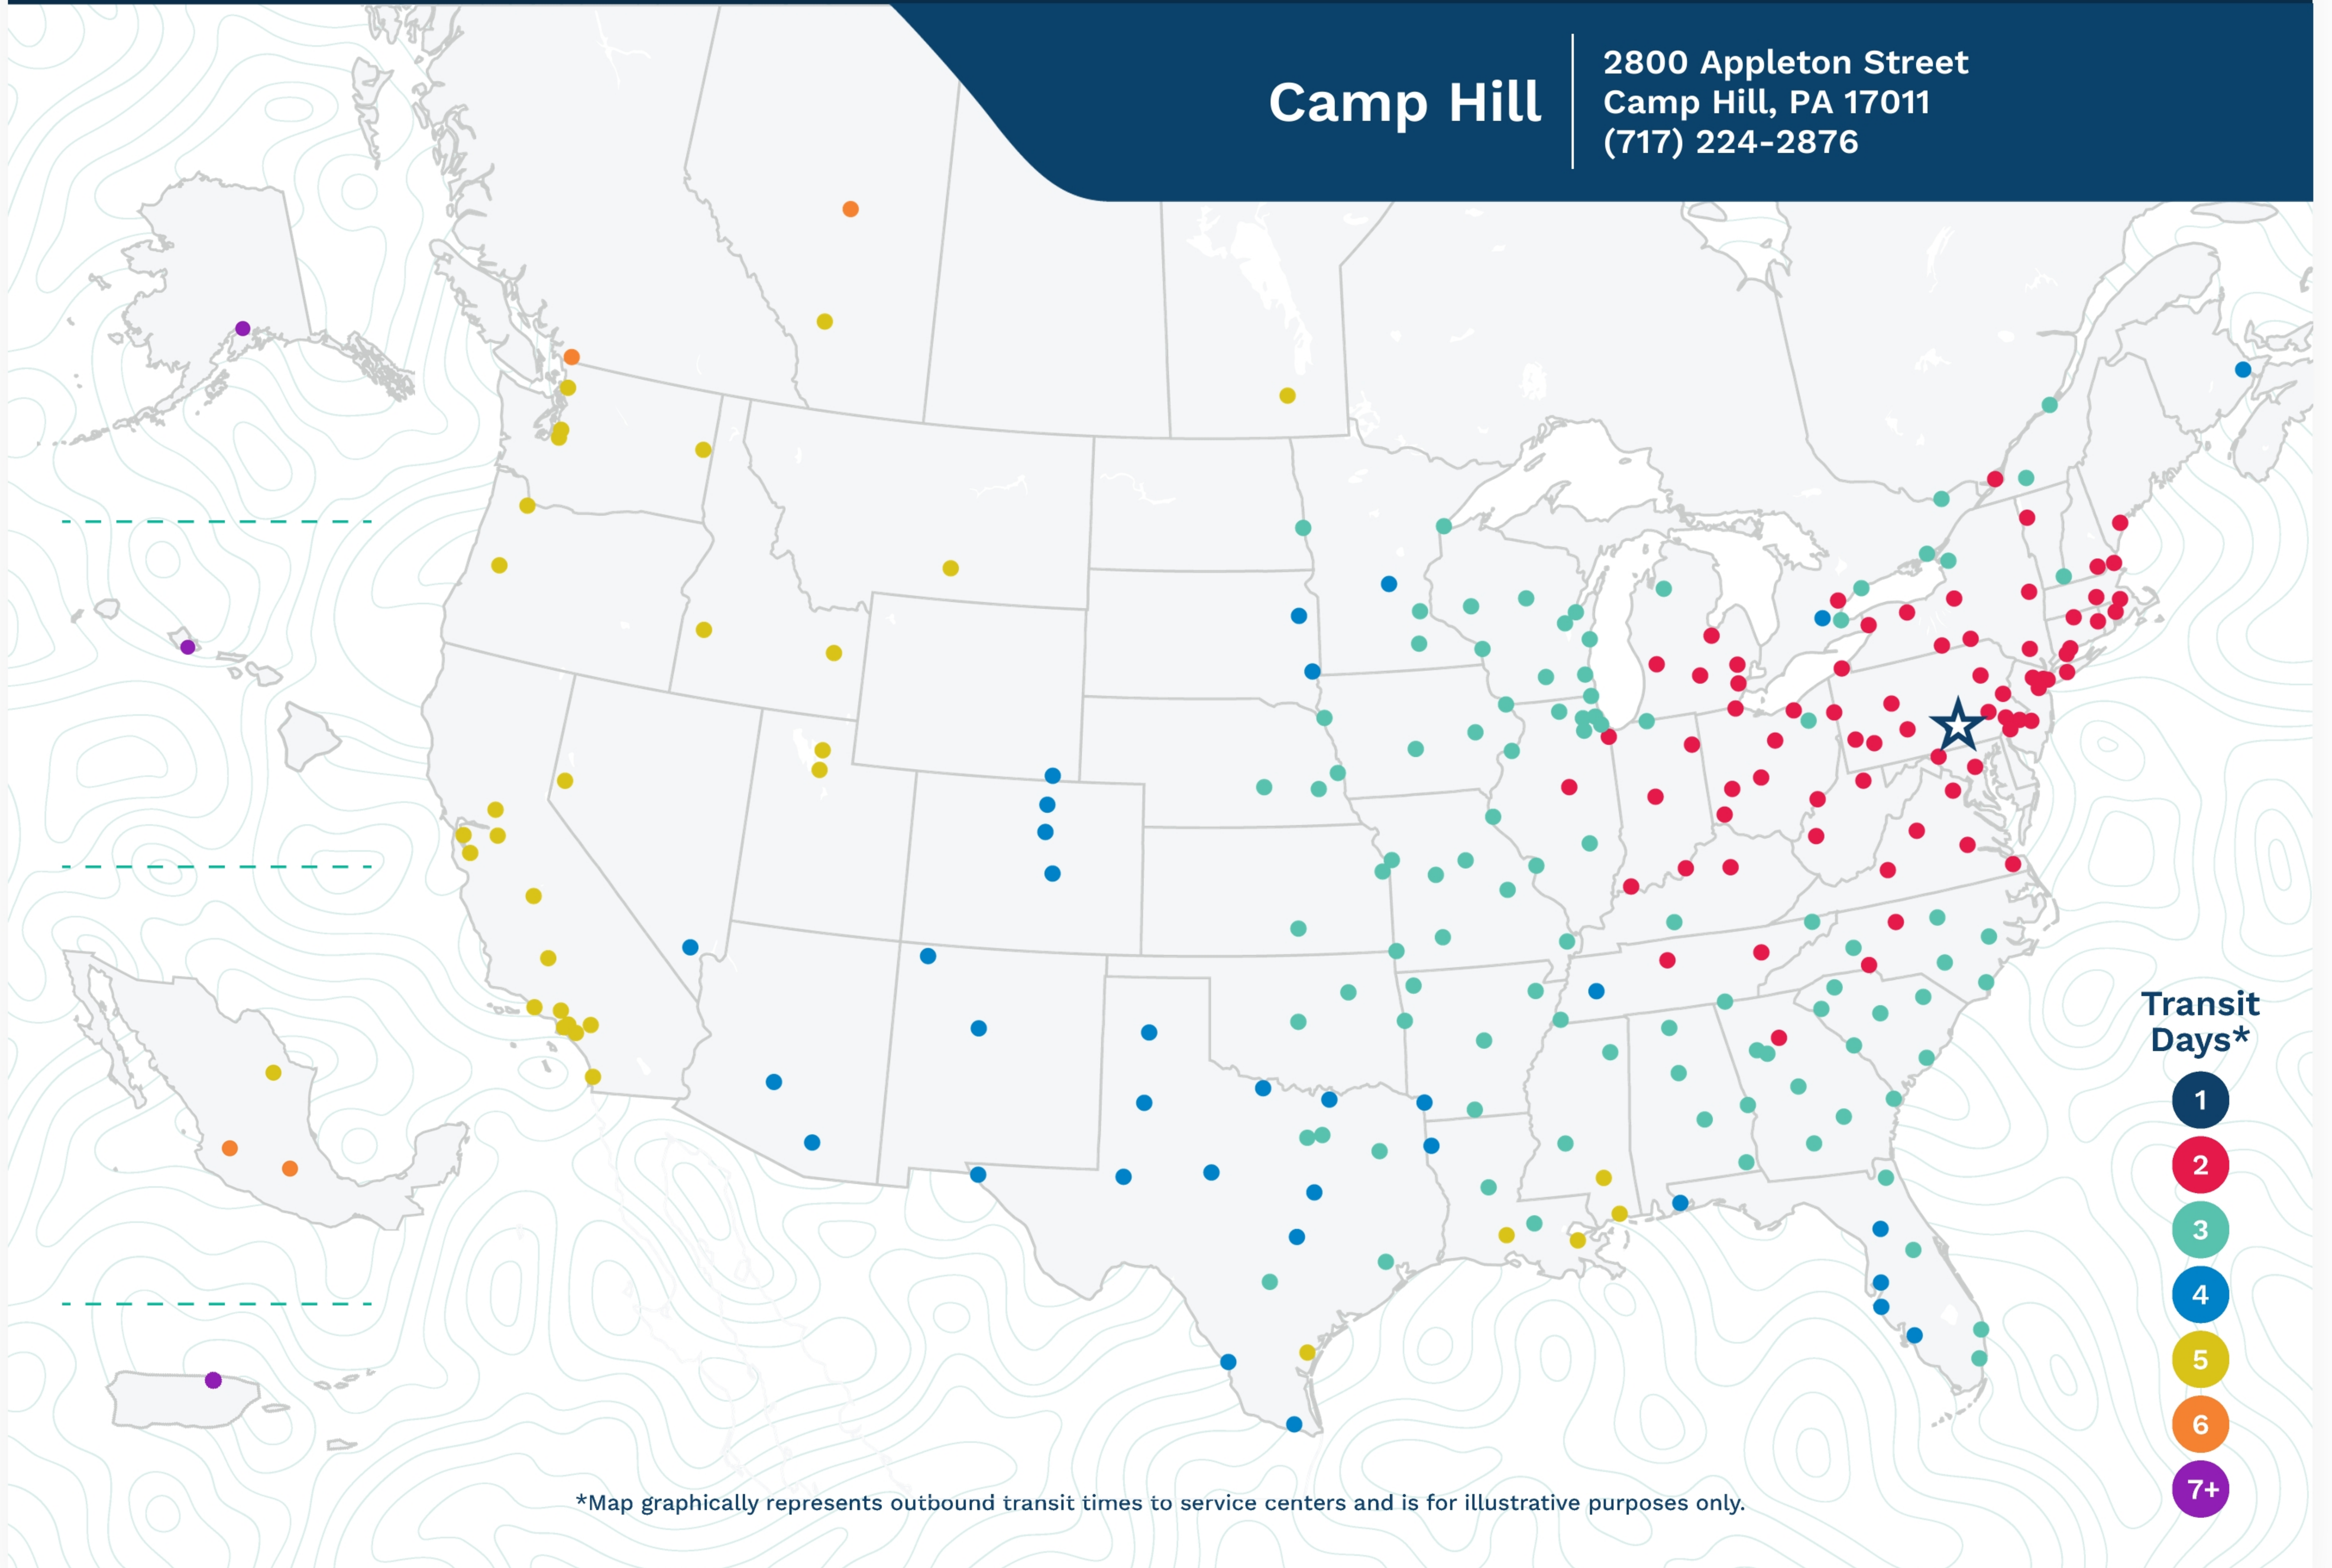

Advertised Transit Times

via the ABF Freight® Network

Camp Hill

2800 Appleton Street
Camp Hill, PA 17011
(717) 224-2876

Transit Days*

- 1
- 2
- 3
- 4
- 5
- 6
- 7+

*Map graphically represents outbound transit times to service centers and is for illustrative purposes only.