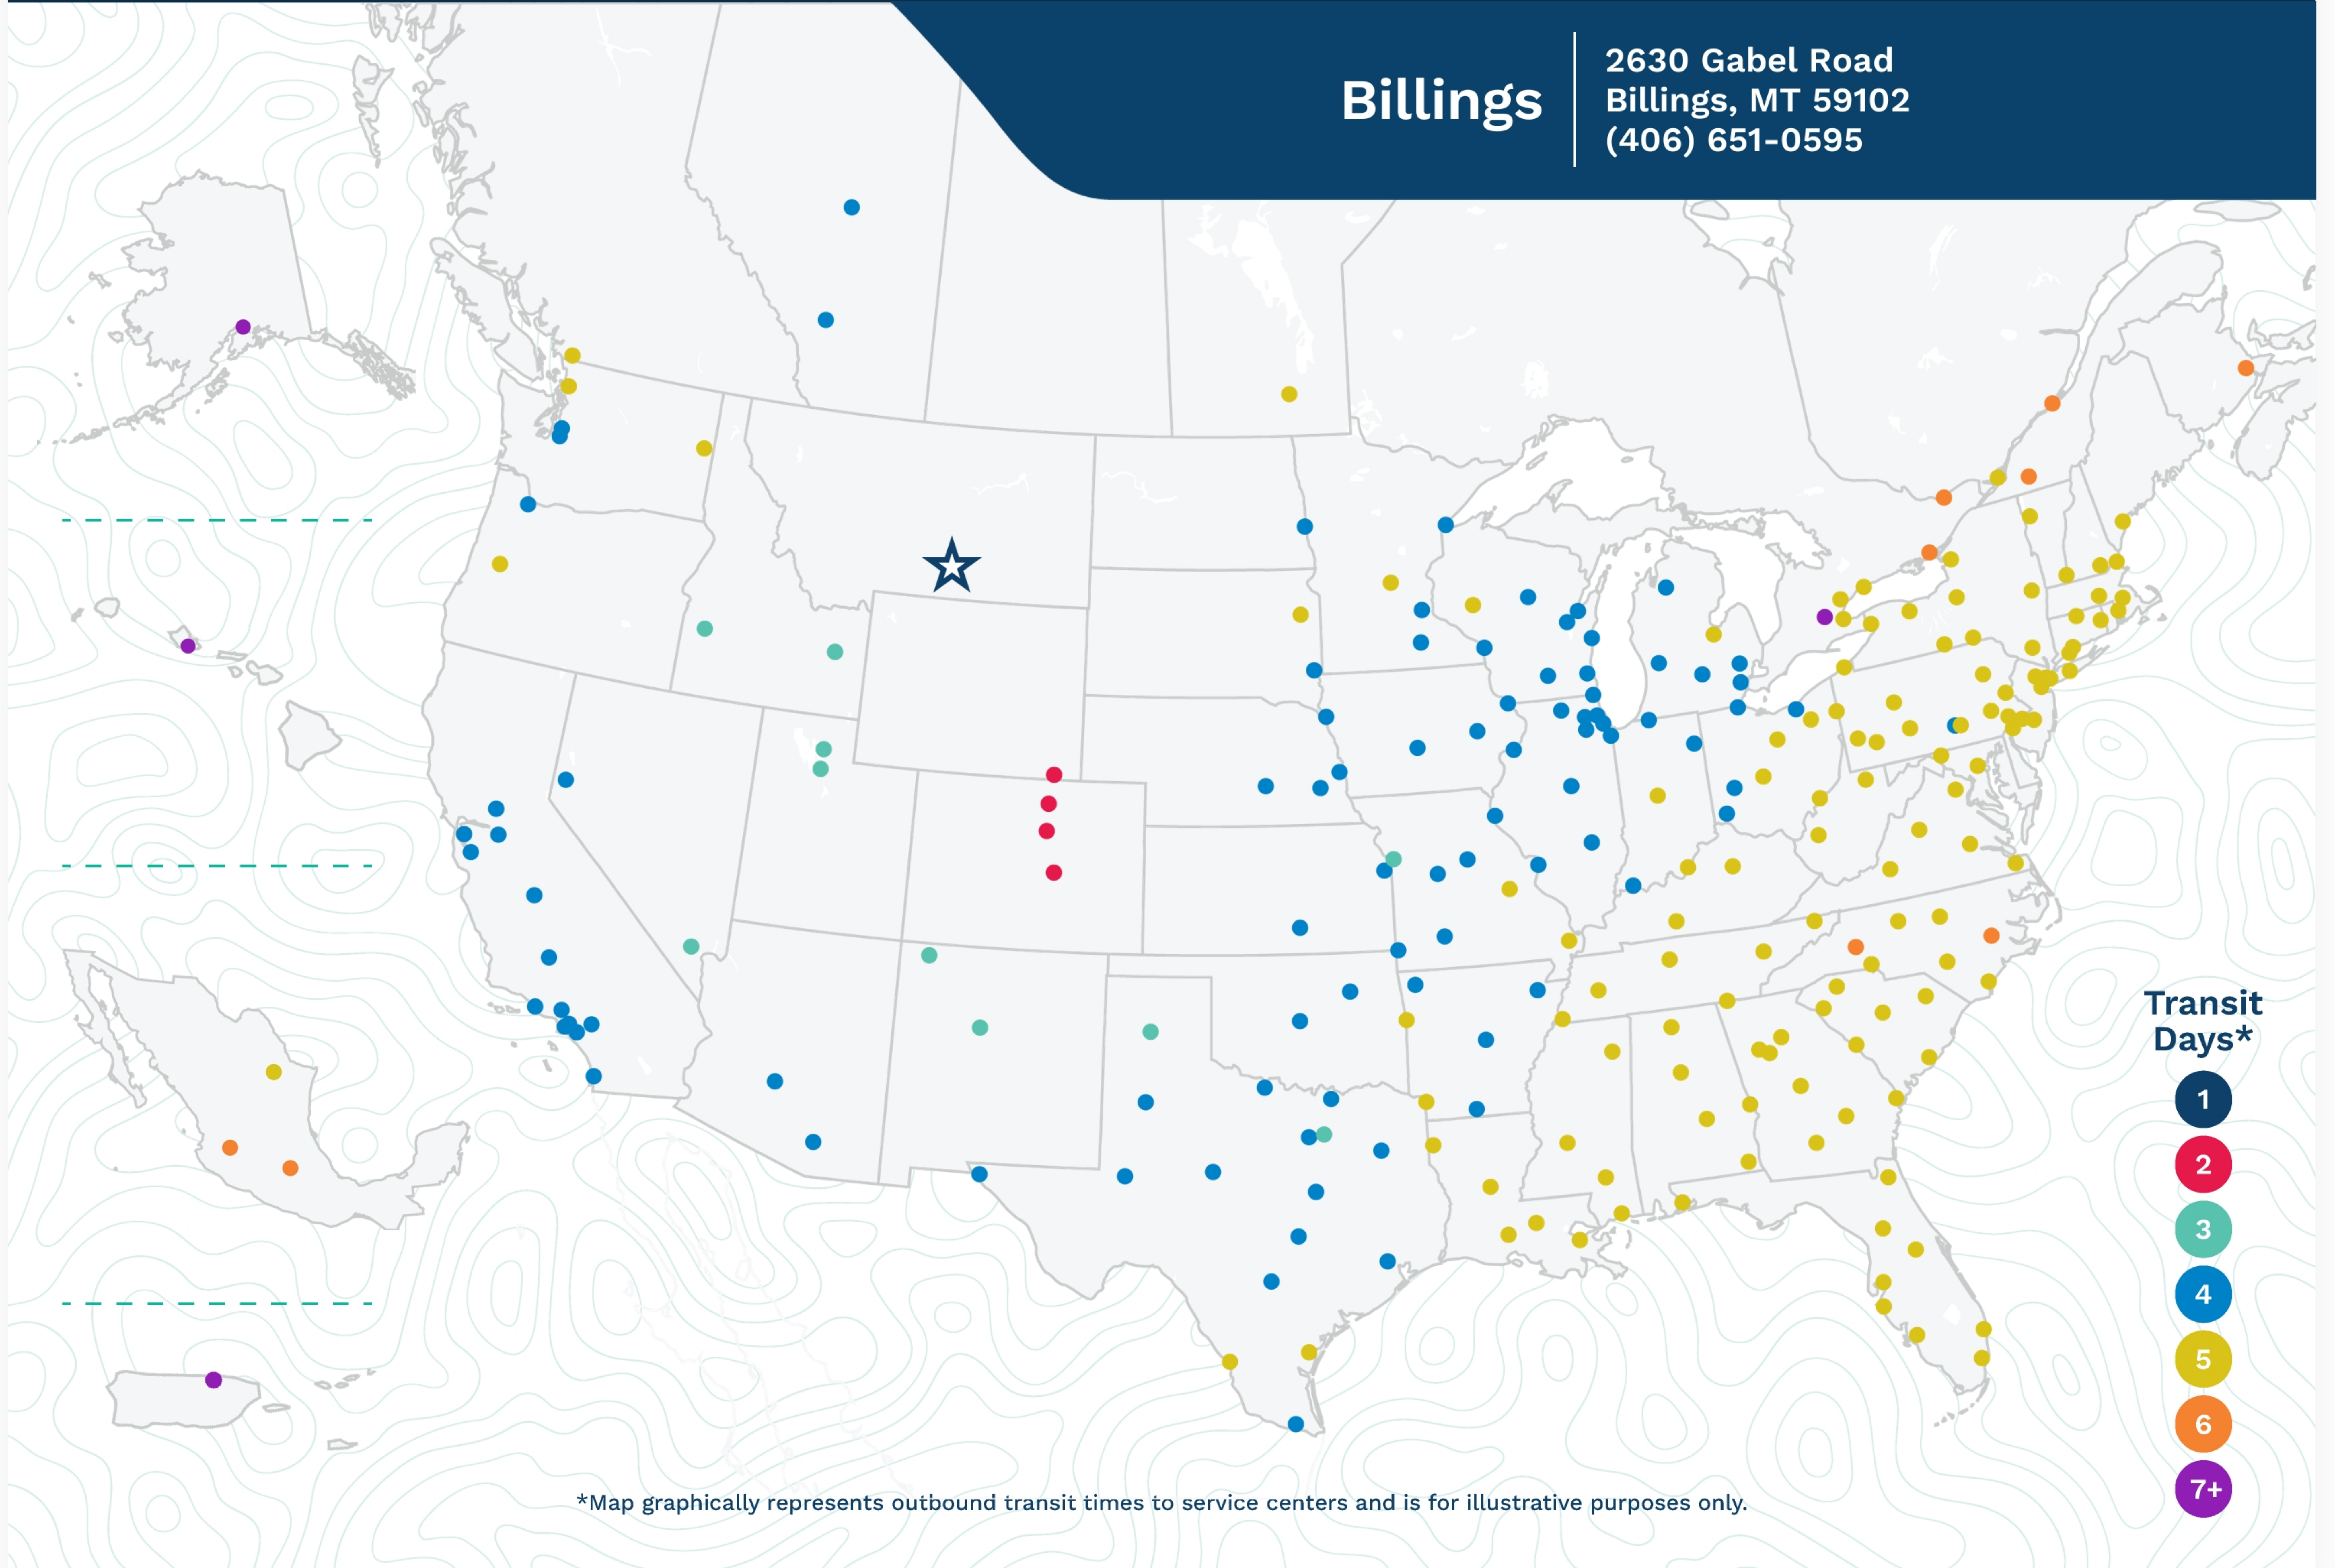

Billings

2630 Gabel Road
Billings, MT 59102
(406) 651-0595

*Map graphically represents outbound transit times to service centers and is for illustrative purposes only.