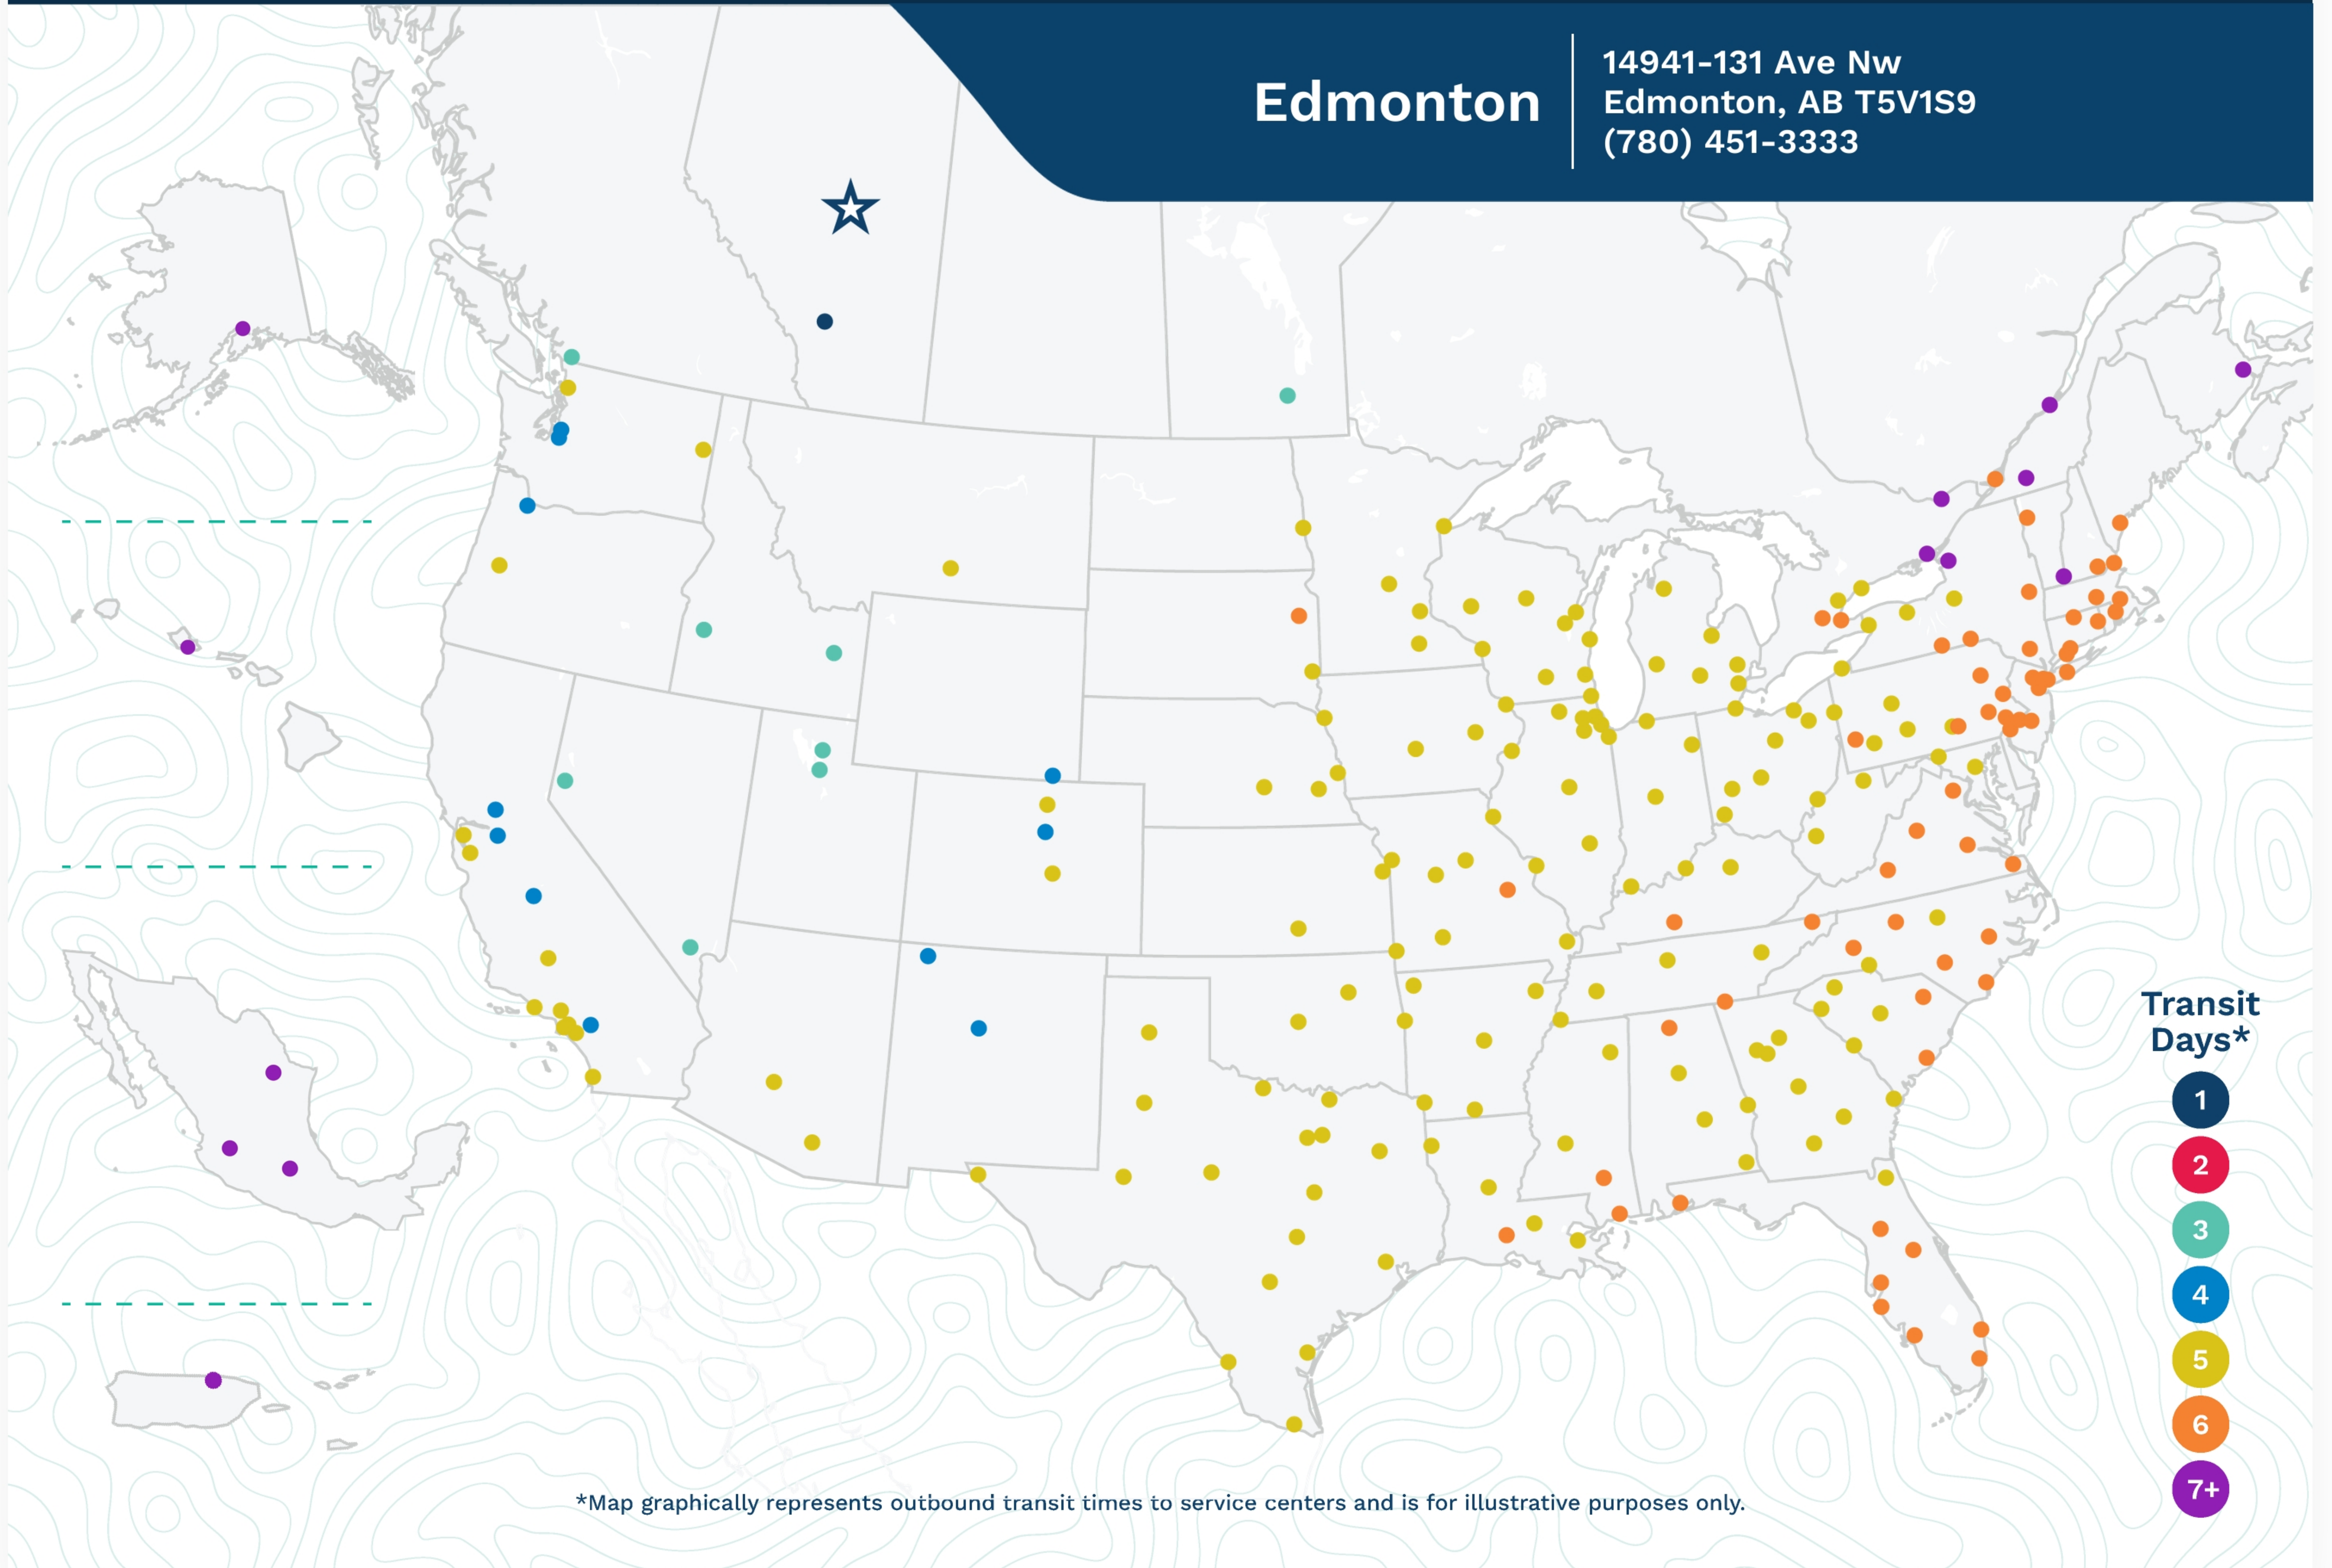

Edmonton

14941-131 Ave Nw
Edmonton, AB T5V1S9
(780) 451-3333

*Map graphically represents outbound transit times to service centers and is for illustrative purposes only.