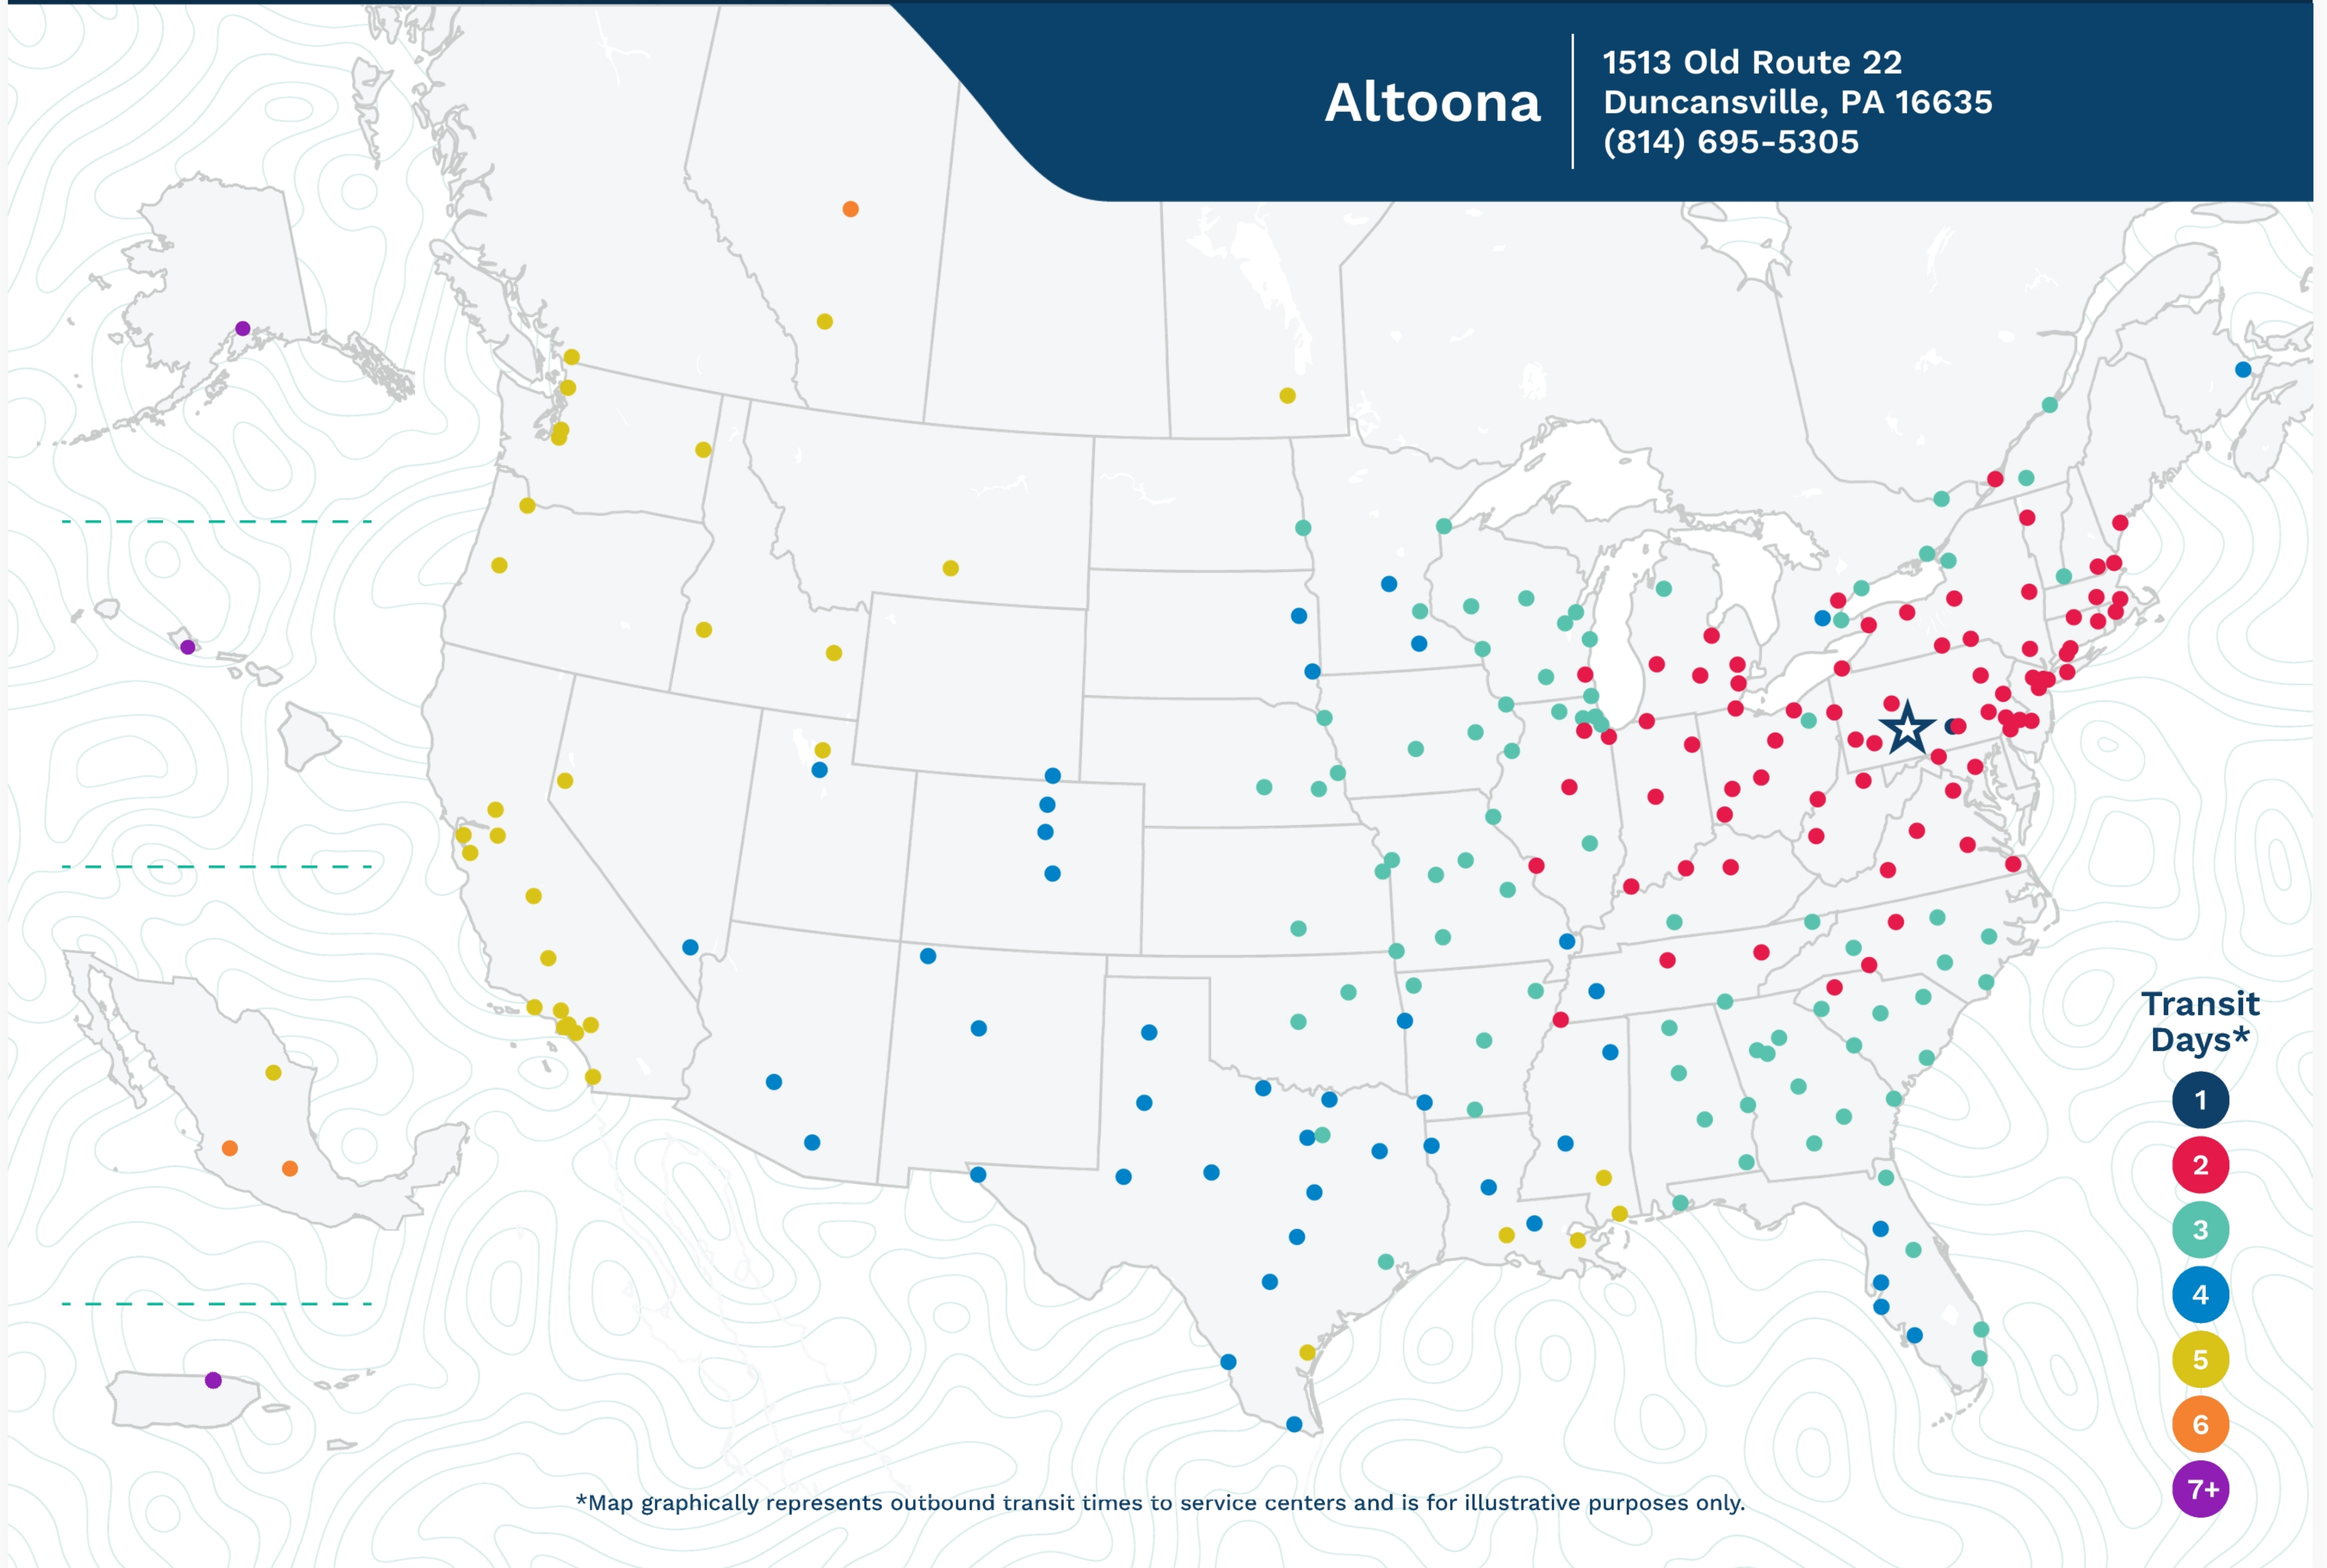

Advertised Transit Times

via the ABF Freight® Network

Altoona

1513 Old Route 22
Duncansville, PA 16635
(814) 695-5305

*Map graphically represents outbound transit times to service centers and is for illustrative purposes only.