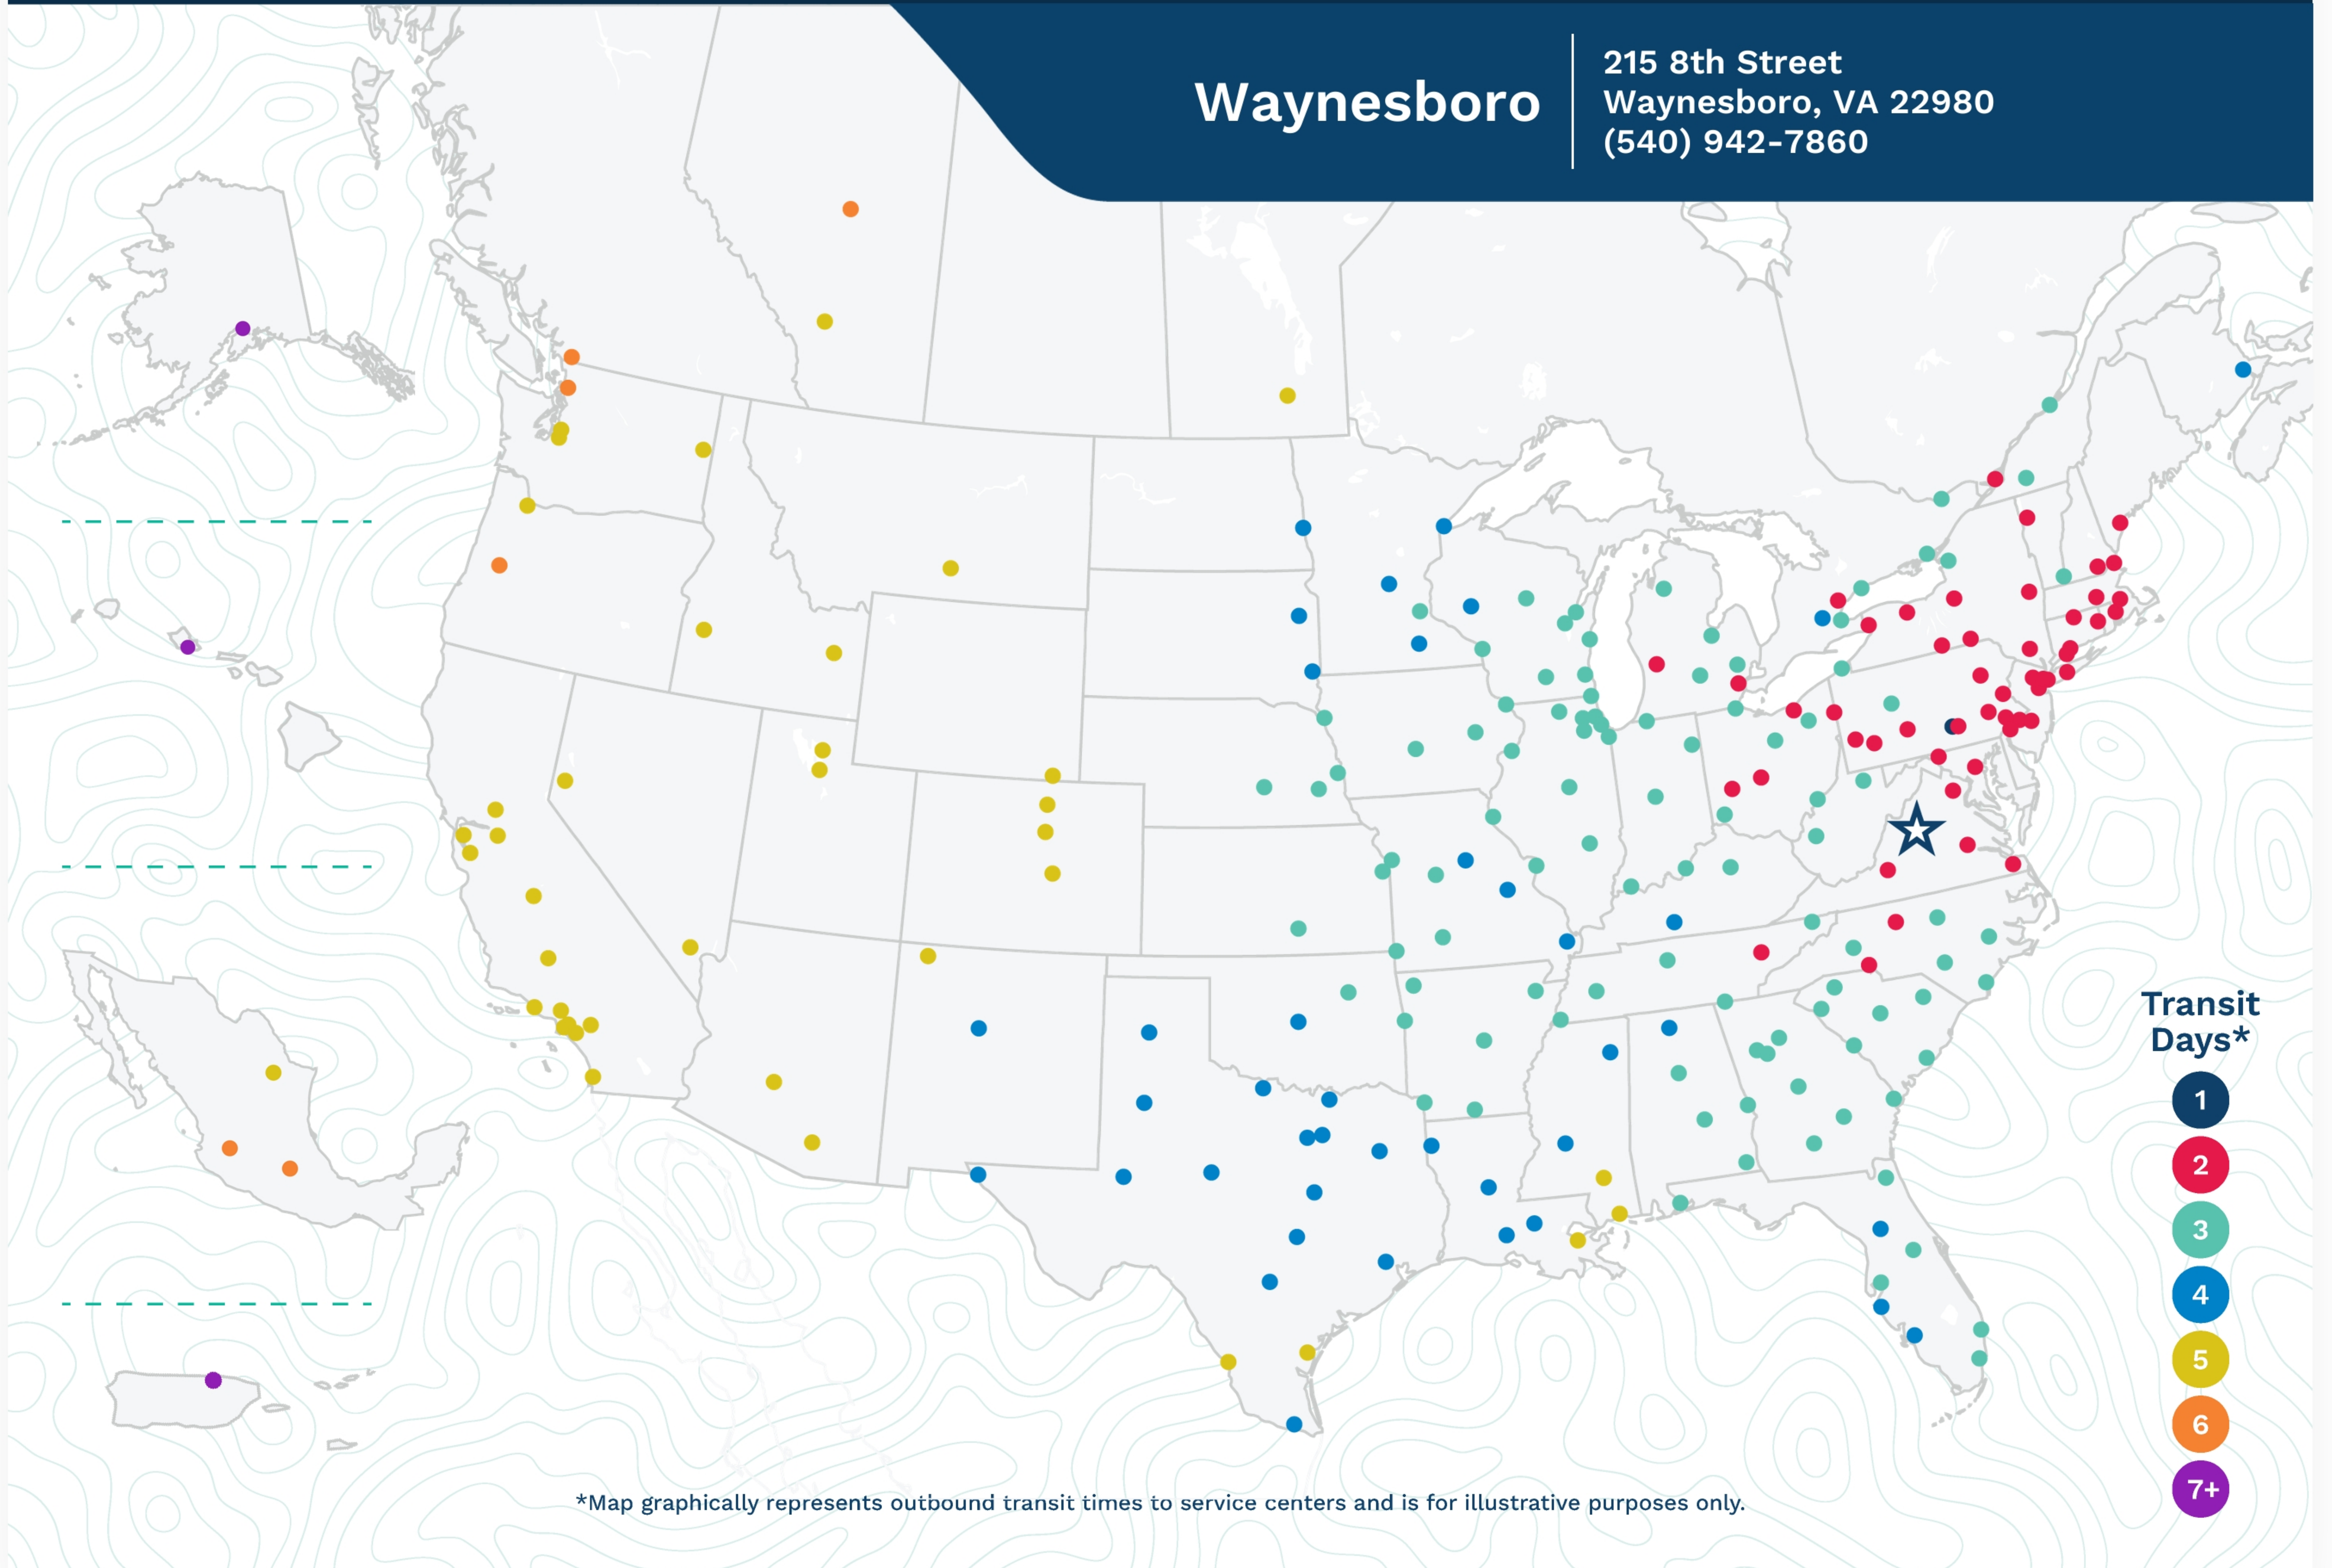

# Advertised Transit Times

via the ABF Freight® Network

## Waynesboro

215 8th Street  
Waynesboro, VA 22980  
(540) 942-7860

\*Map graphically represents outbound transit times to service centers and is for illustrative purposes only.