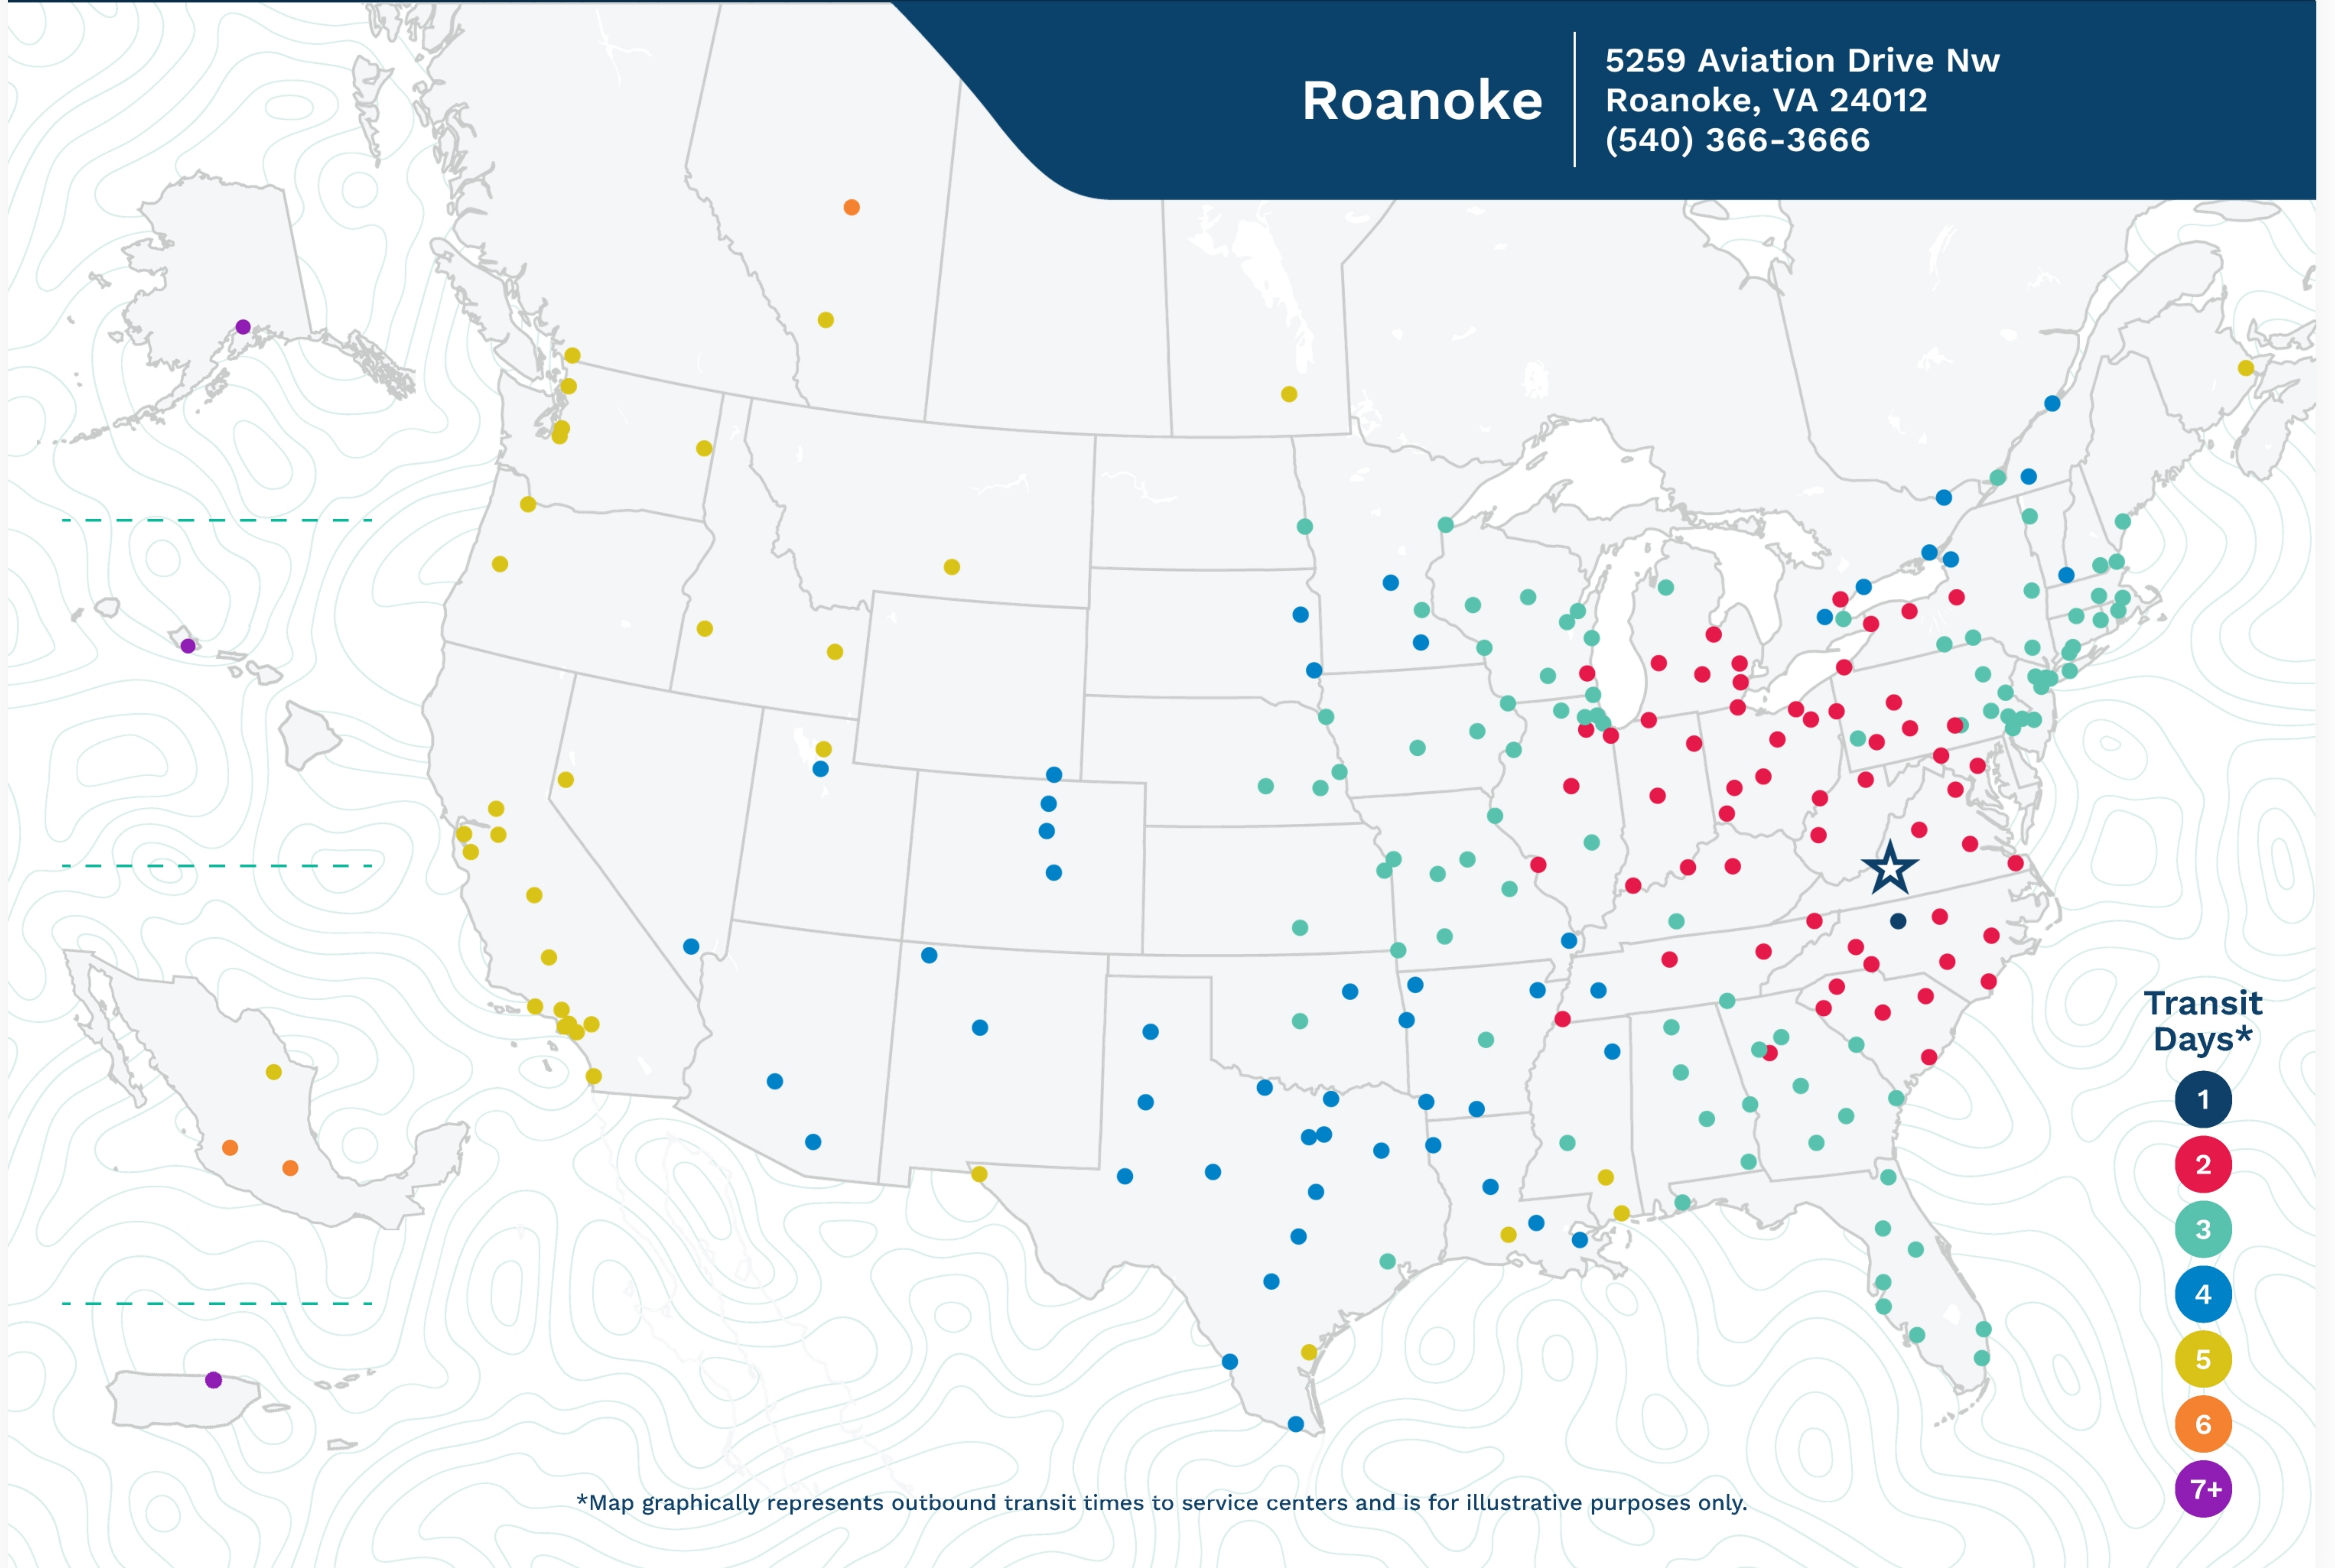

# Advertised Transit Times

via the ABF Freight® Network

## Roanoke

5259 Aviation Drive Nw  
Roanoke, VA 24012  
(540) 366-3666

\*Map graphically represents outbound transit times to service centers and is for illustrative purposes only.