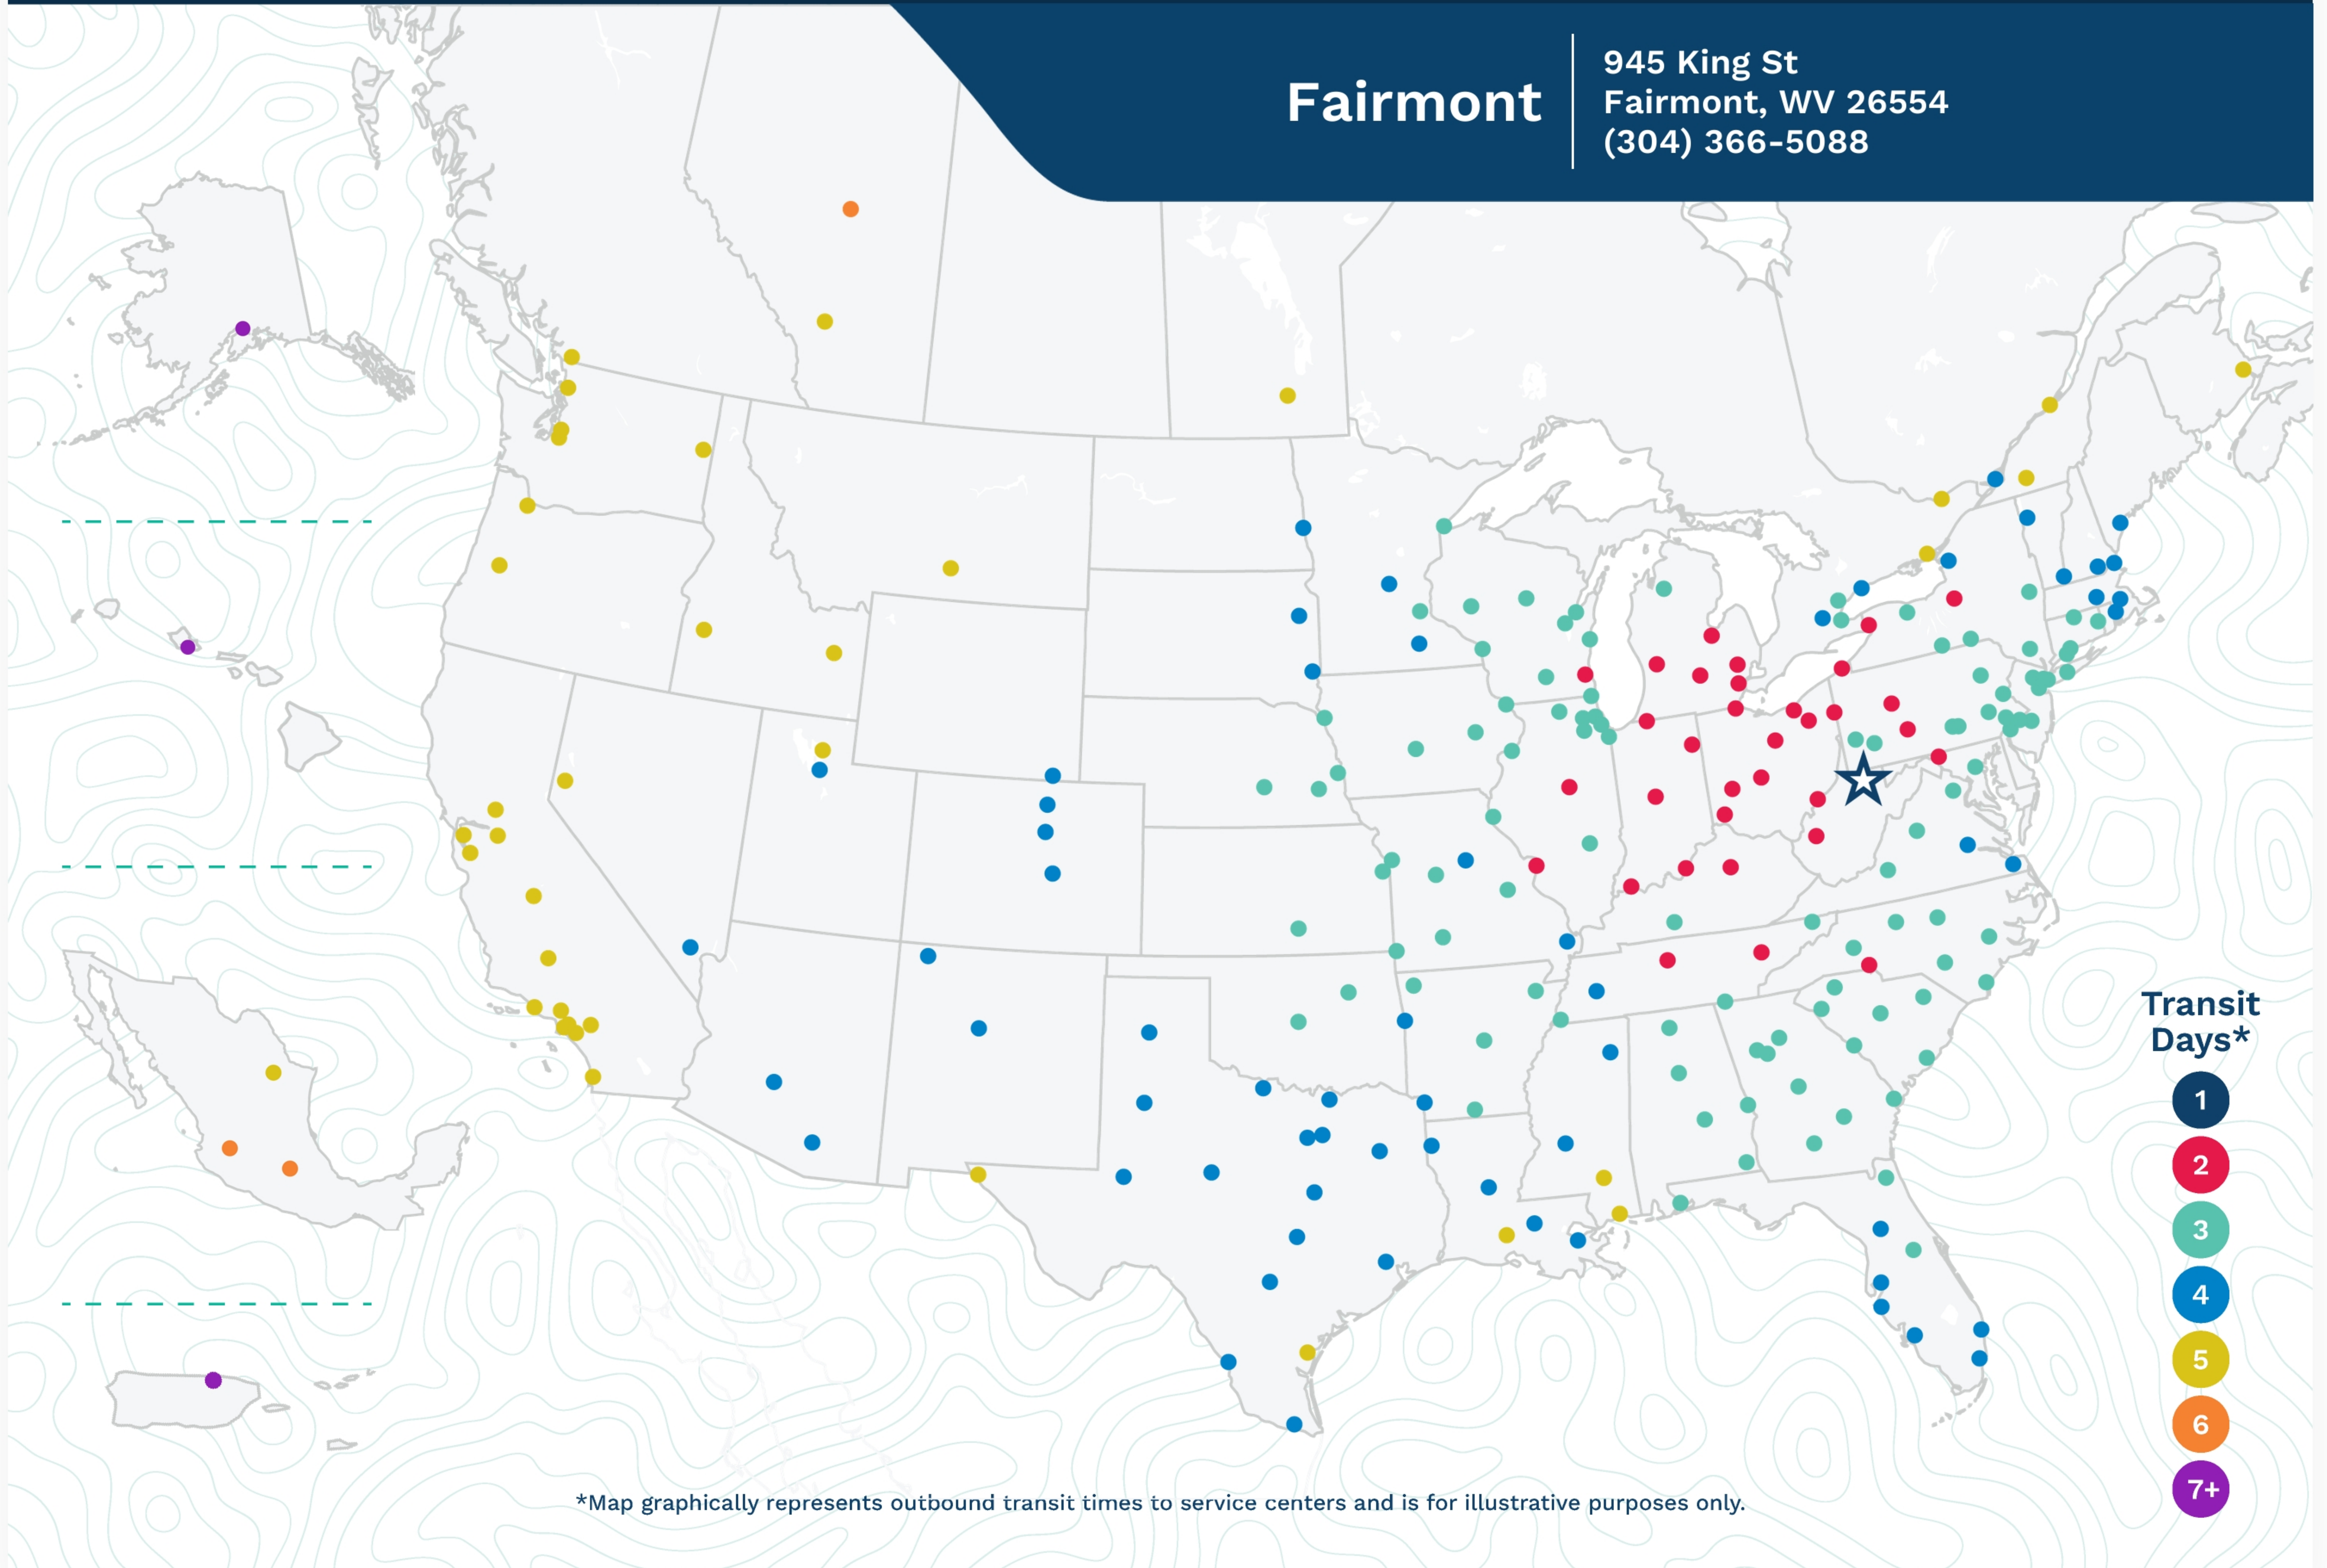

# Advertised Transit Times

via the ABF Freight® Network

## Fairmont

945 King St  
Fairmont, WV 26554  
(304) 366-5088

\*Map graphically represents outbound transit times to service centers and is for illustrative purposes only.