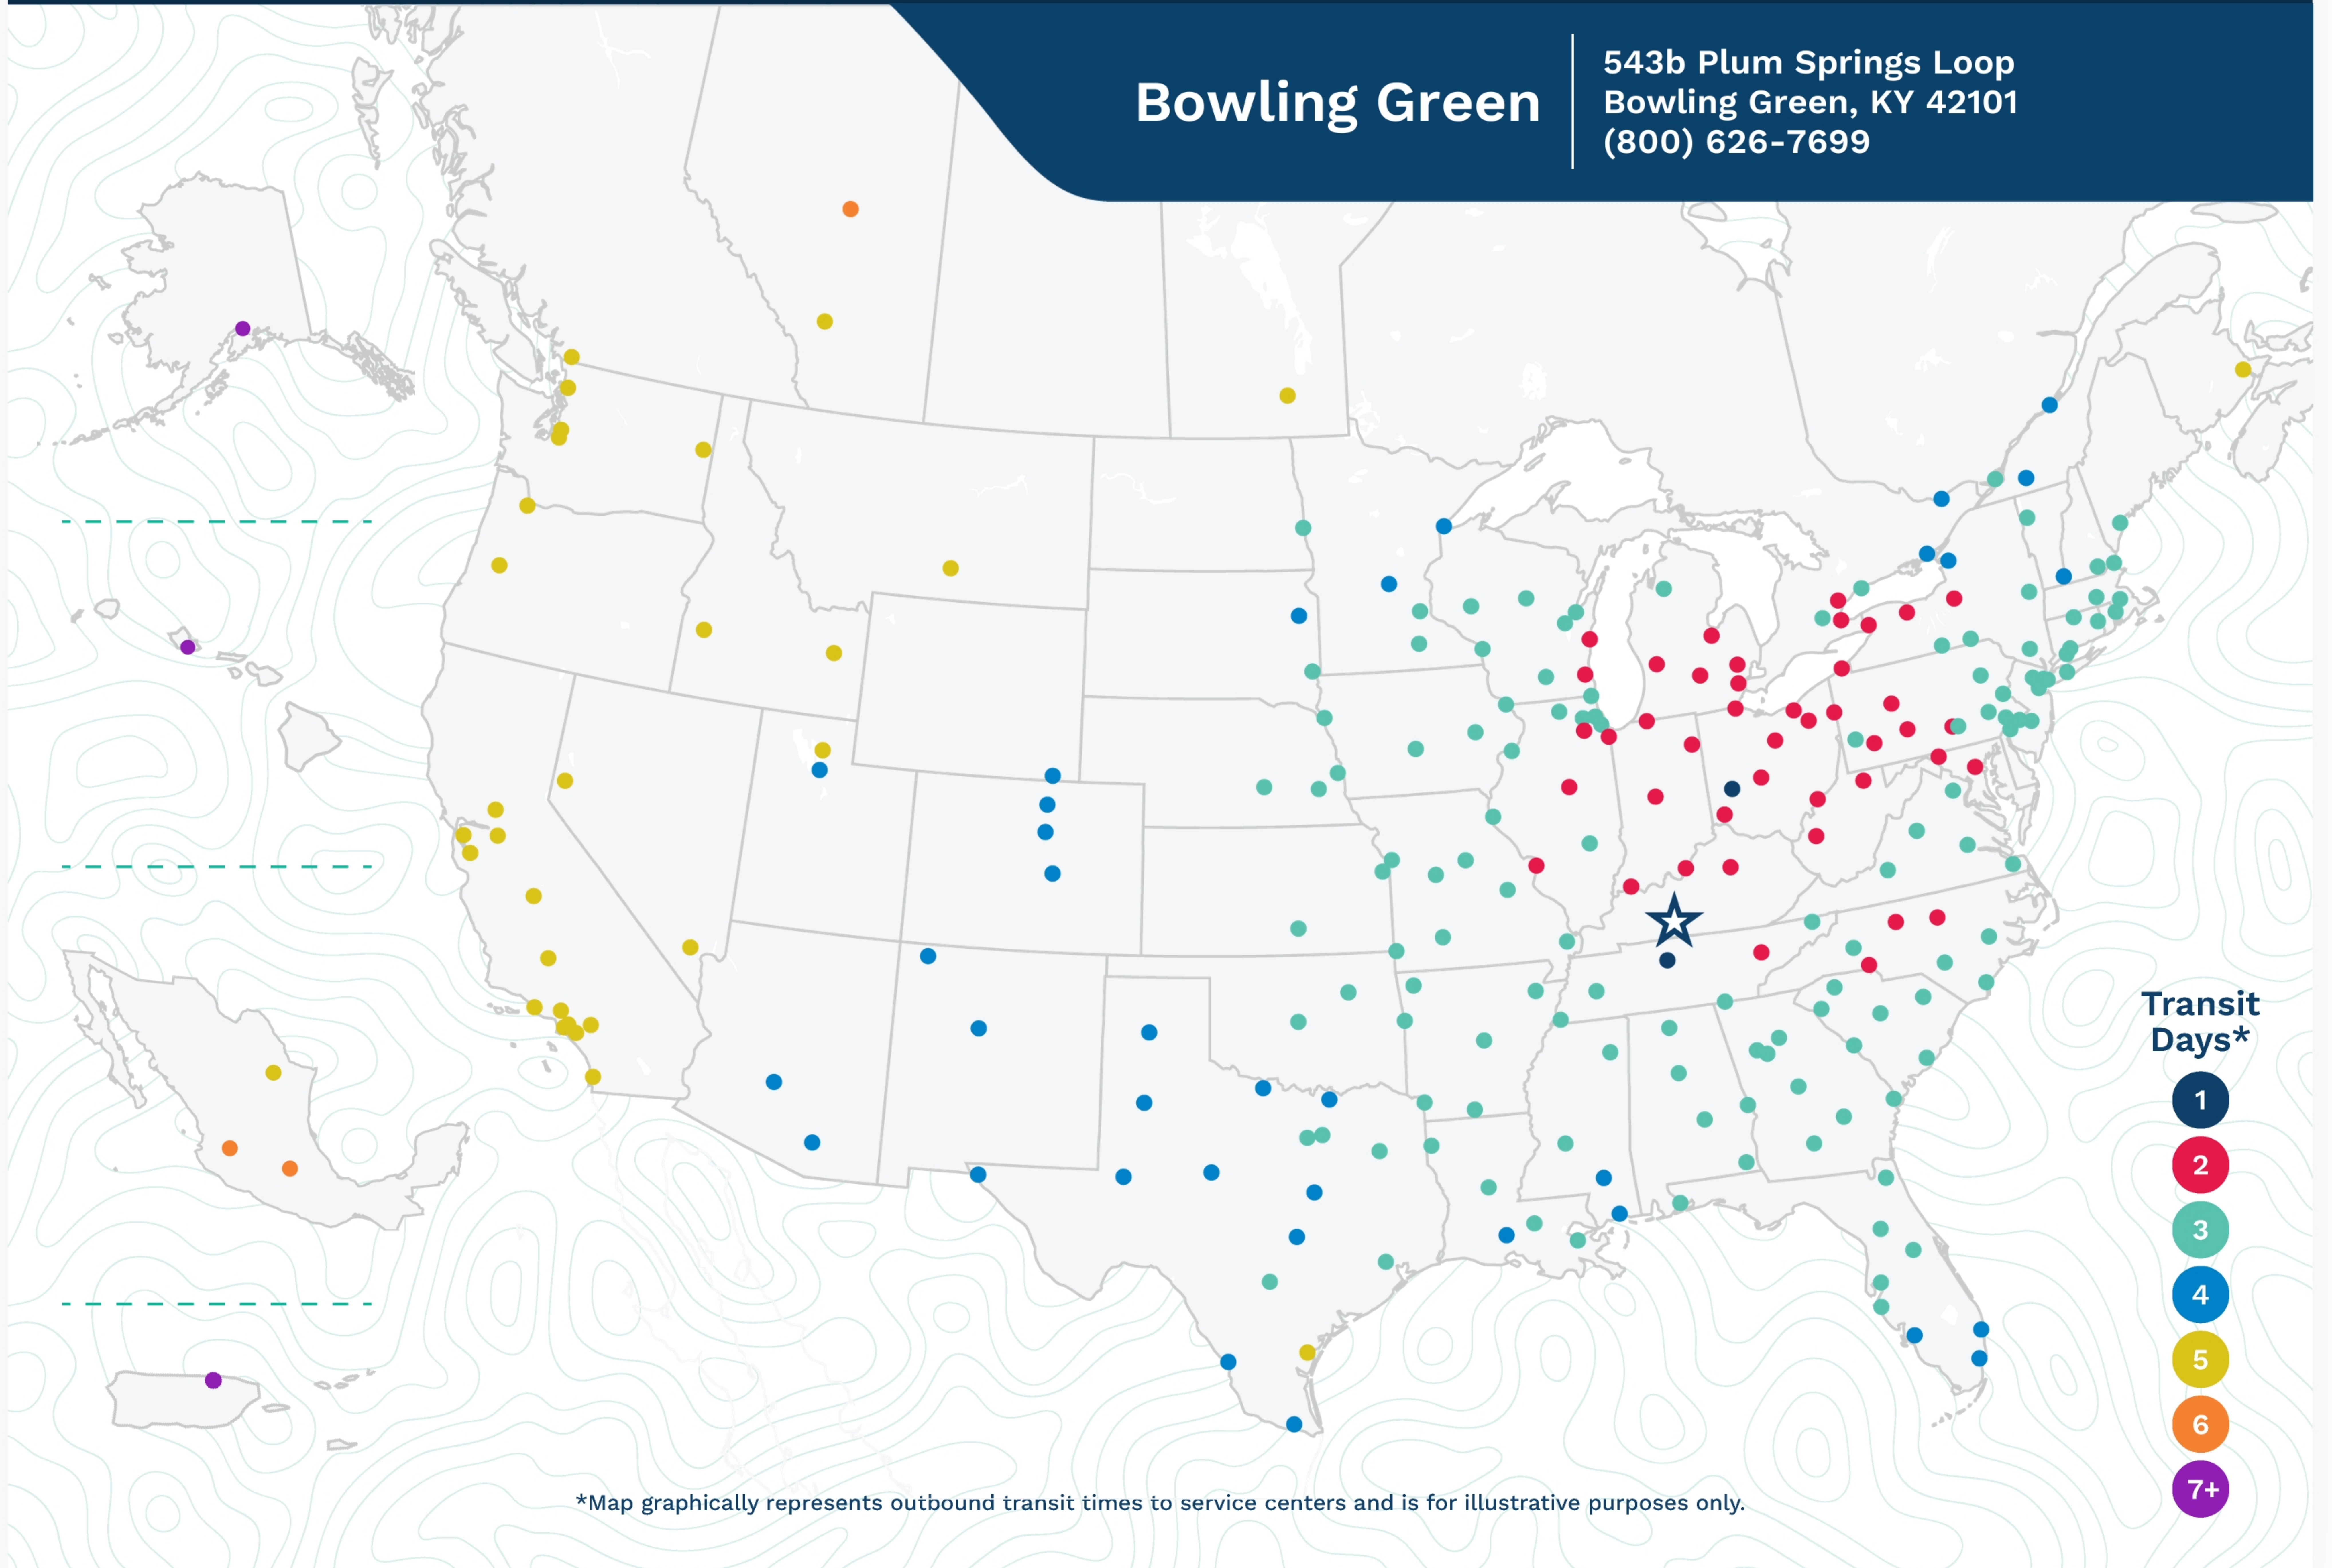

# Advertised Transit Times

via the ABF Freight® Network

## Bowling Green

543b Plum Springs Loop  
Bowling Green, KY 42101  
(800) 626-7699

\*Map graphically represents outbound transit times to service centers and is for illustrative purposes only.