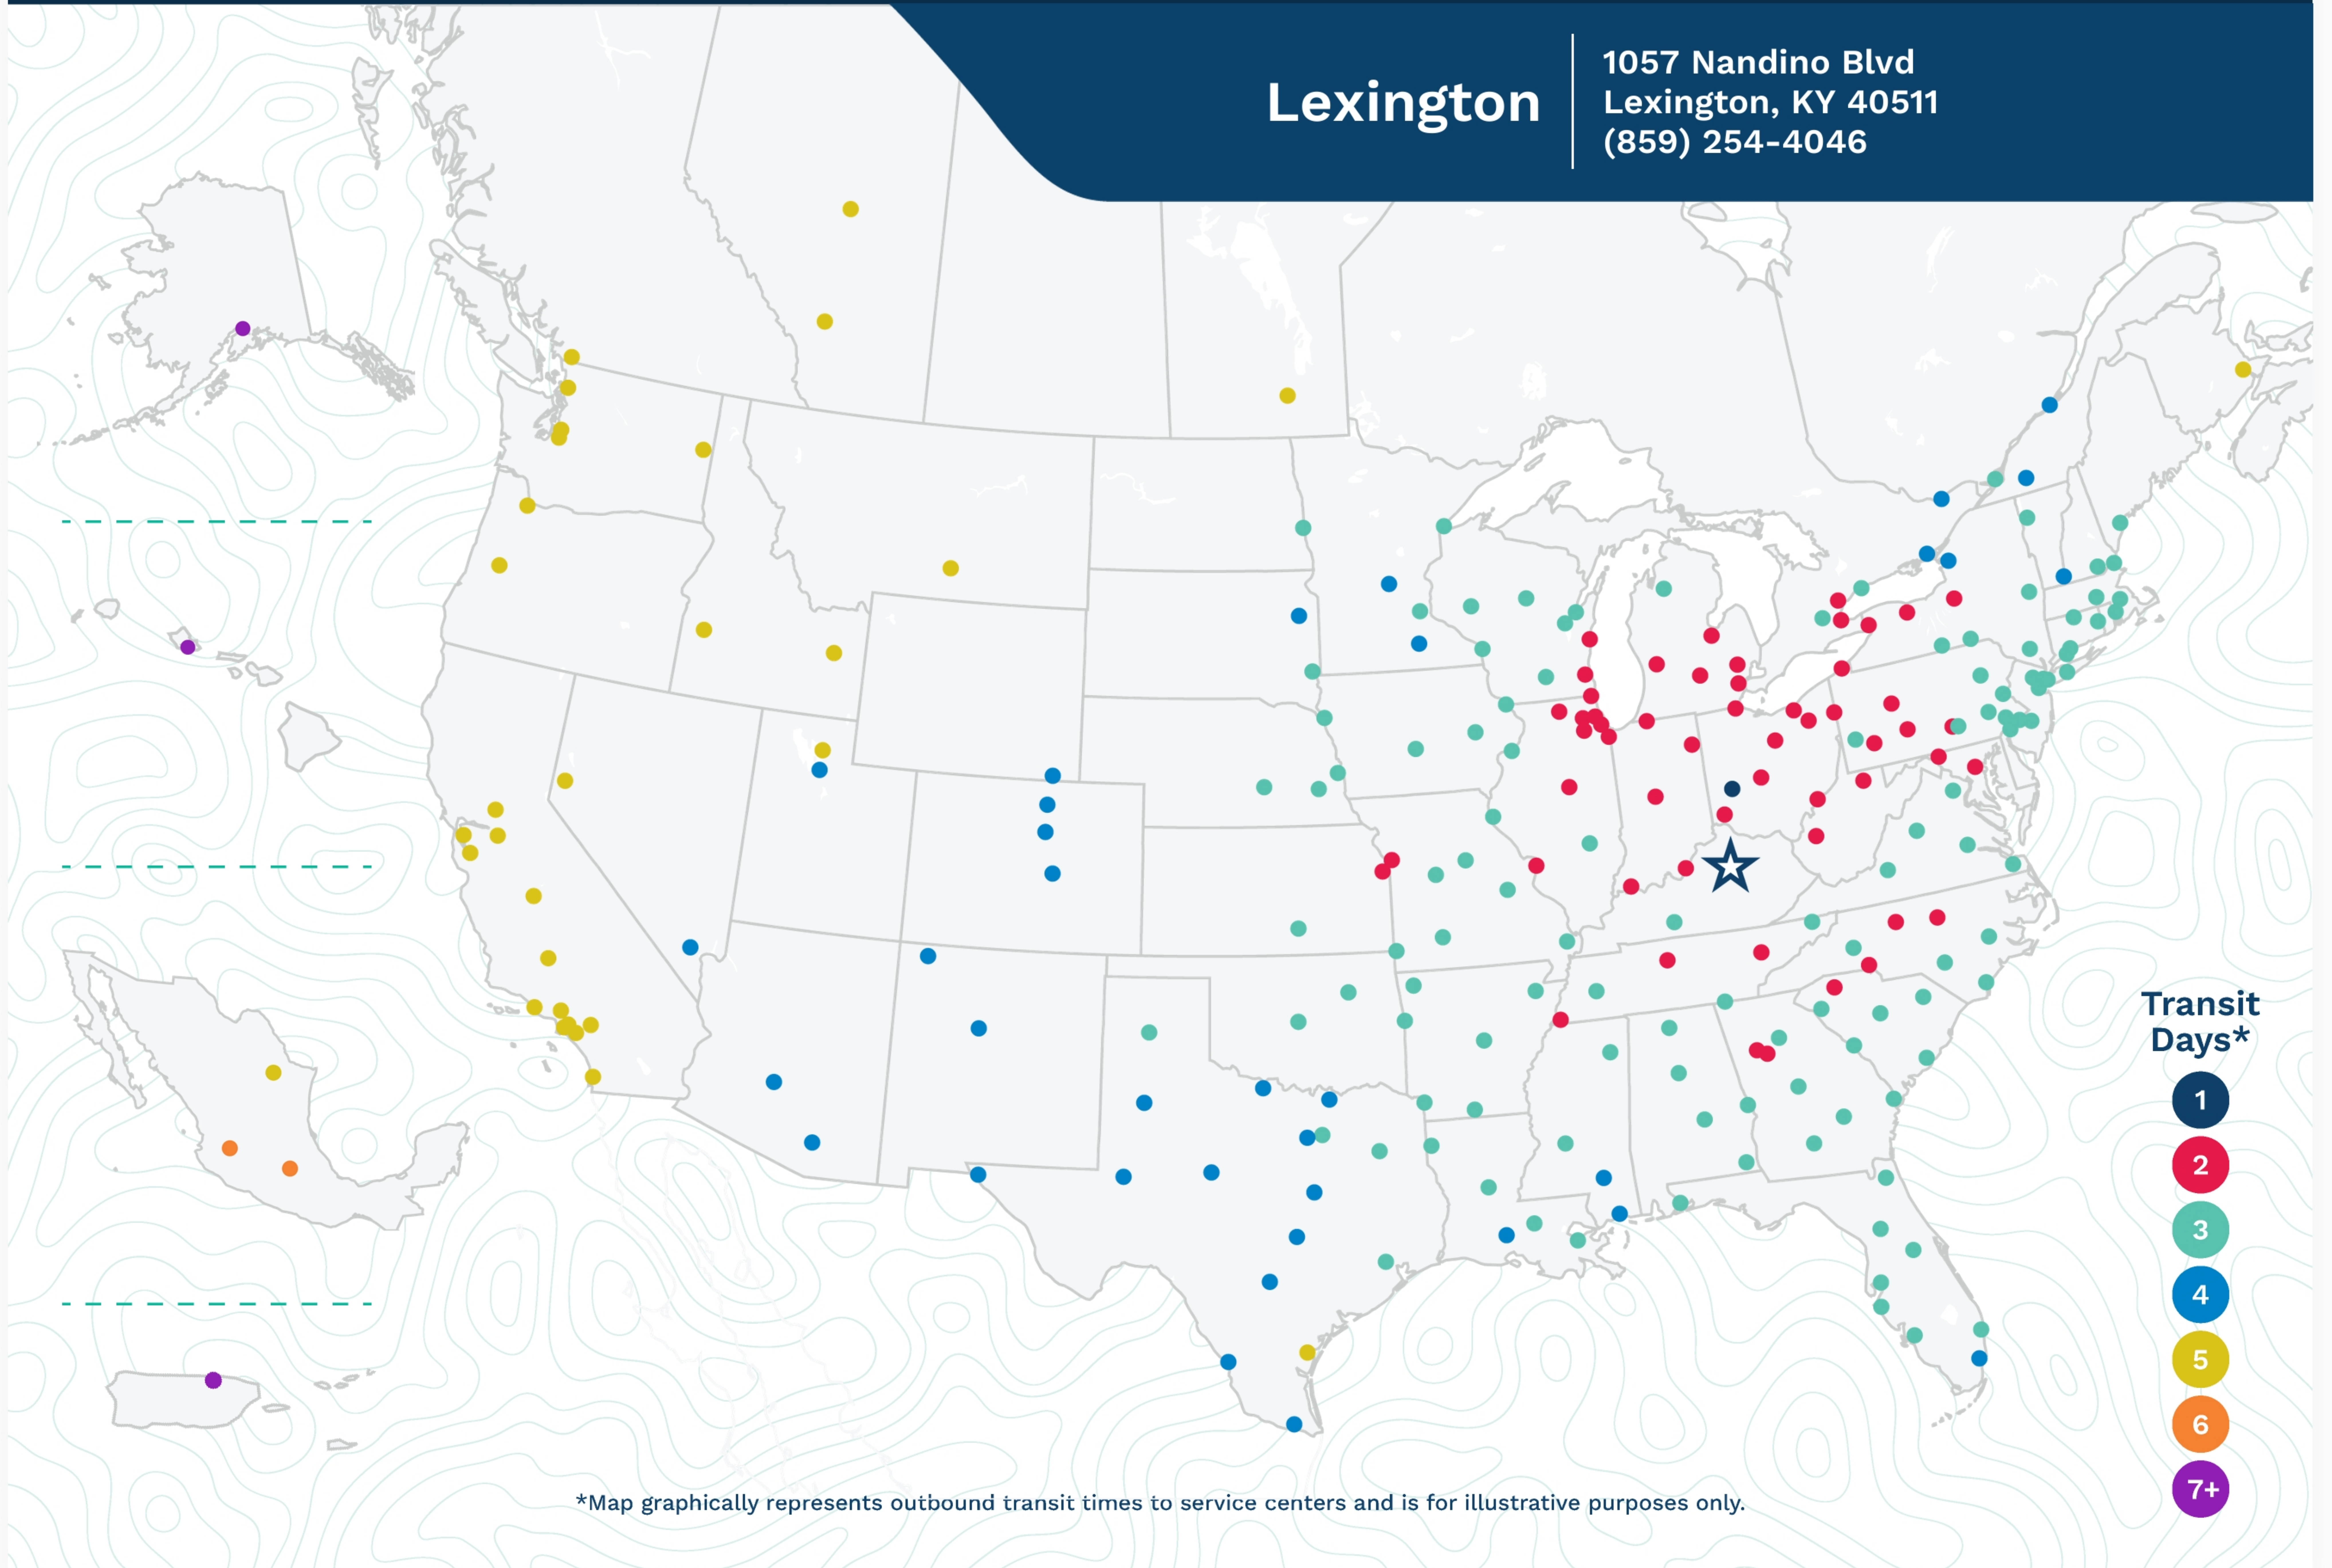

Lexington

1057 Nandino Blvd
Lexington, KY 40511
(859) 254-4046

*Map graphically represents outbound transit times to service centers and is for illustrative purposes only.