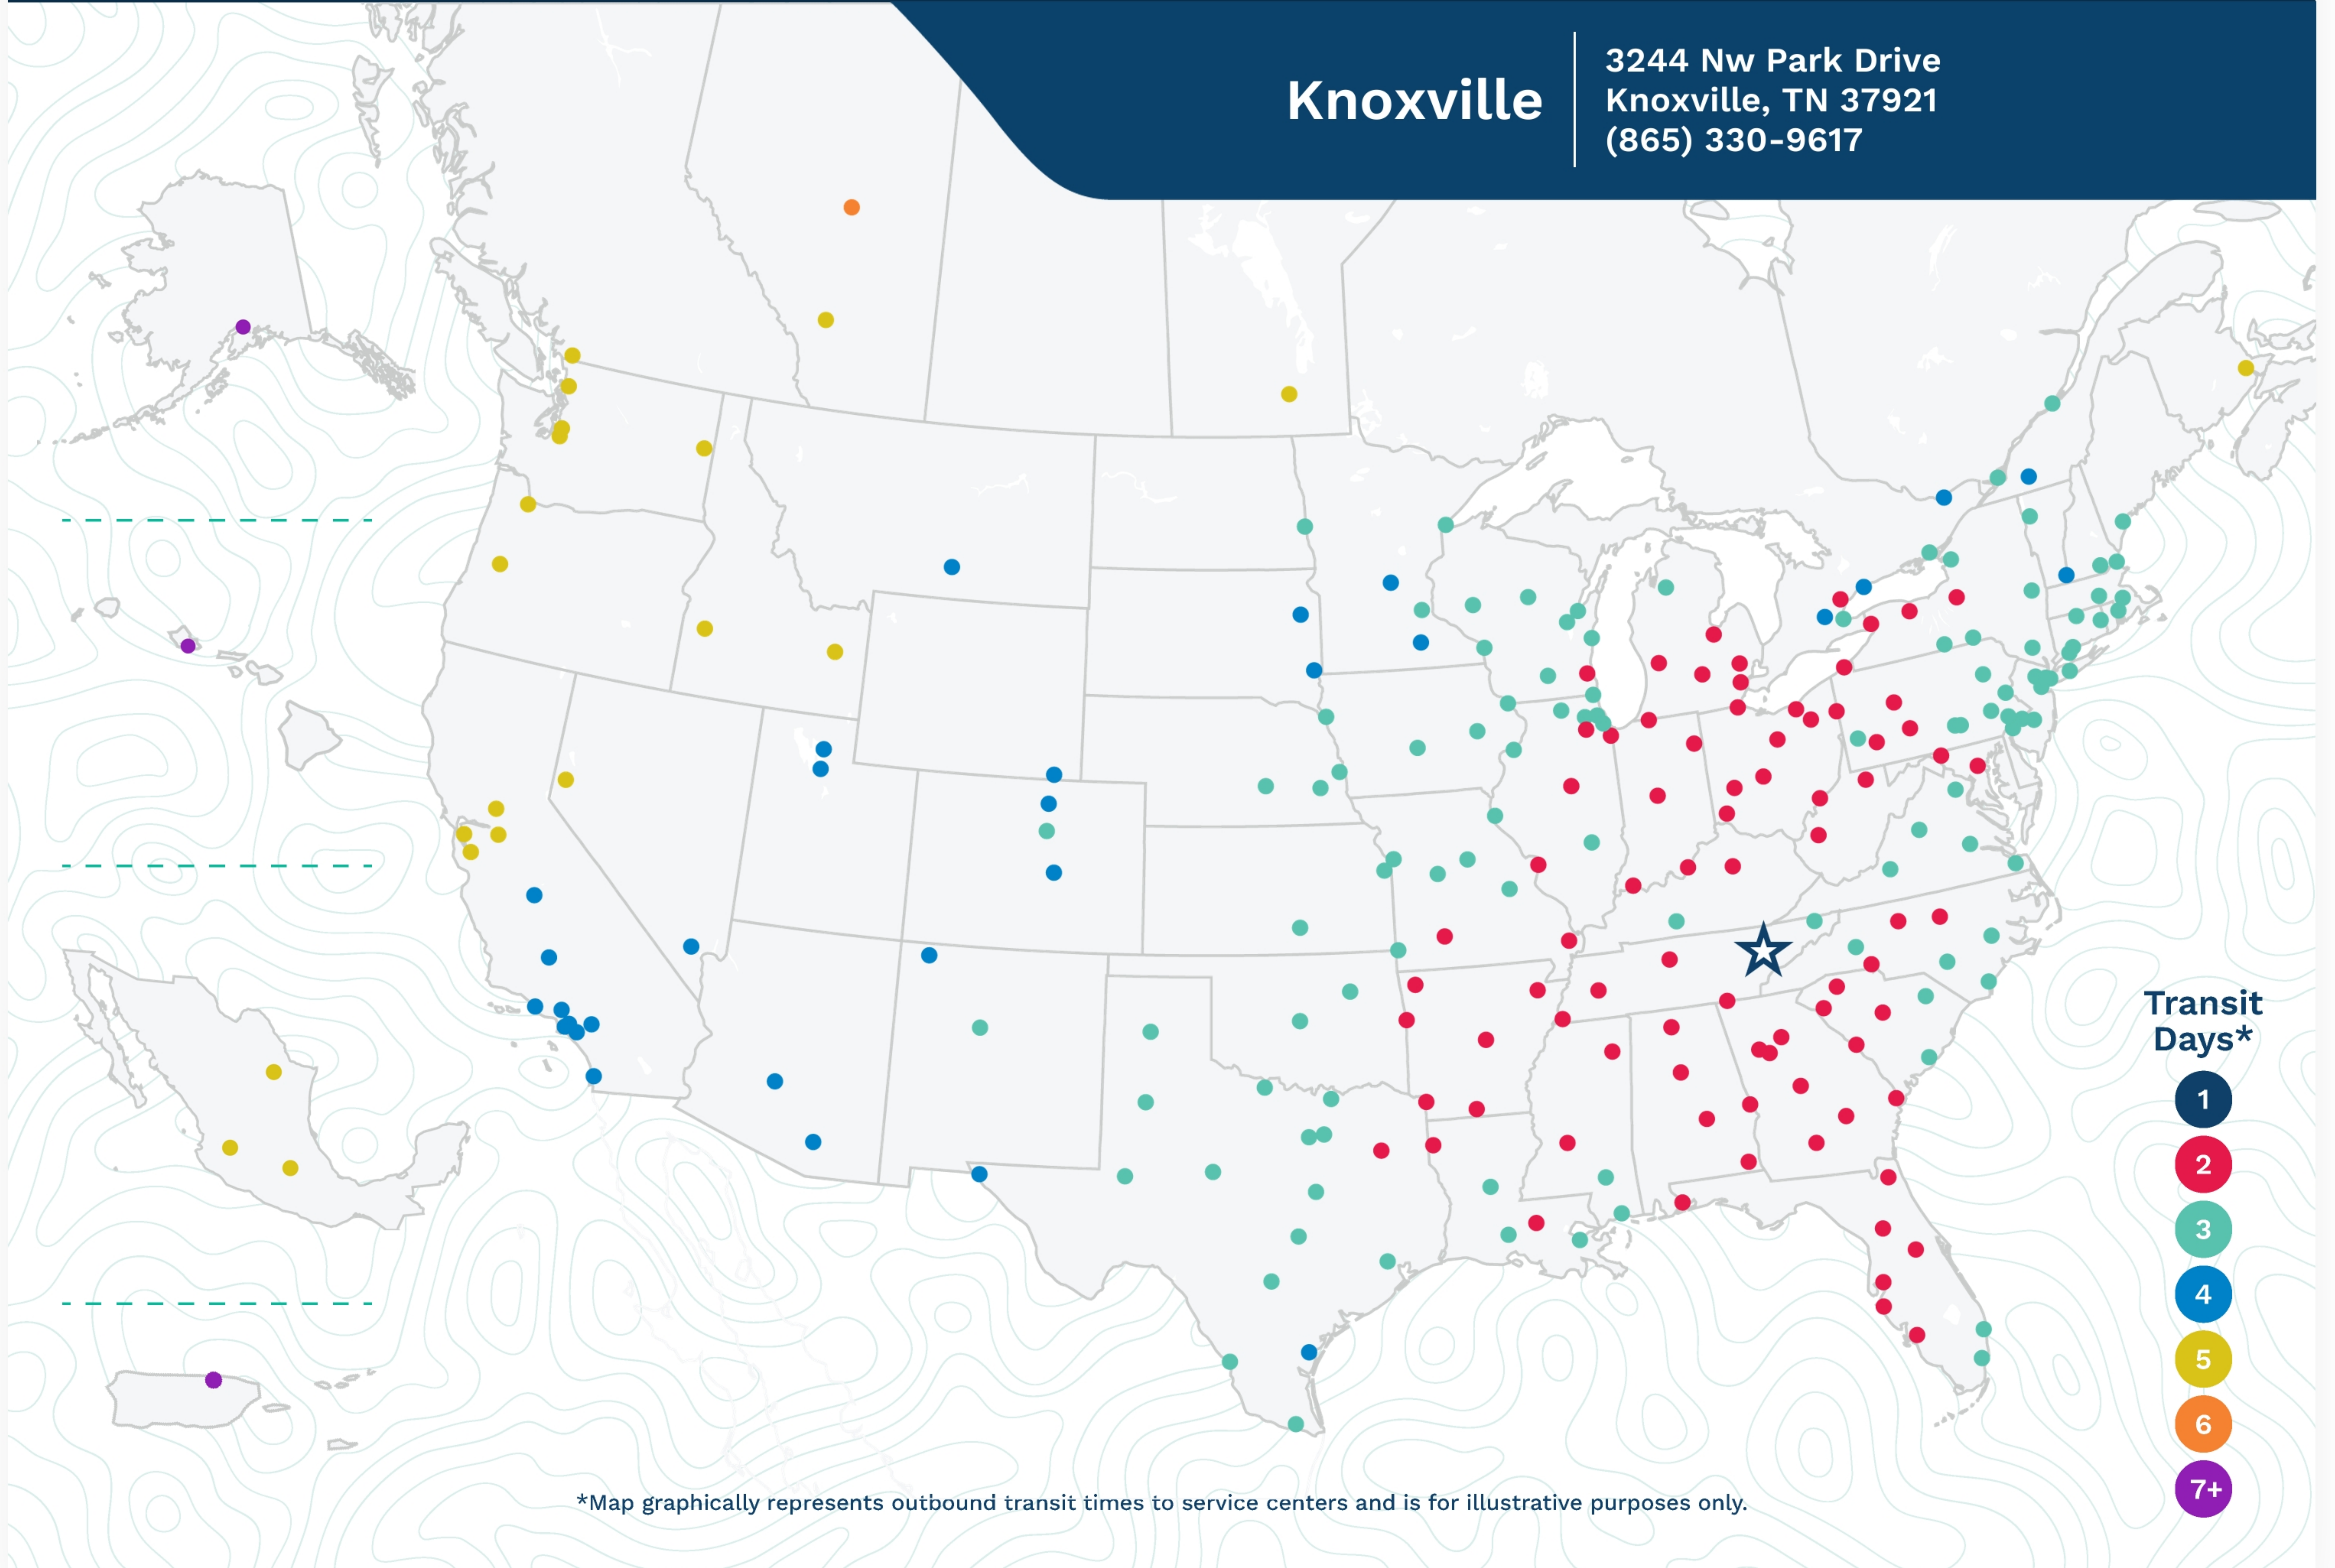

Advertised Transit Times

via the ABF Freight® Network

Knoxville

3244 Nw Park Drive
Knoxville, TN 37921
(865) 330-9617

*Map graphically represents outbound transit times to service centers and is for illustrative purposes only.