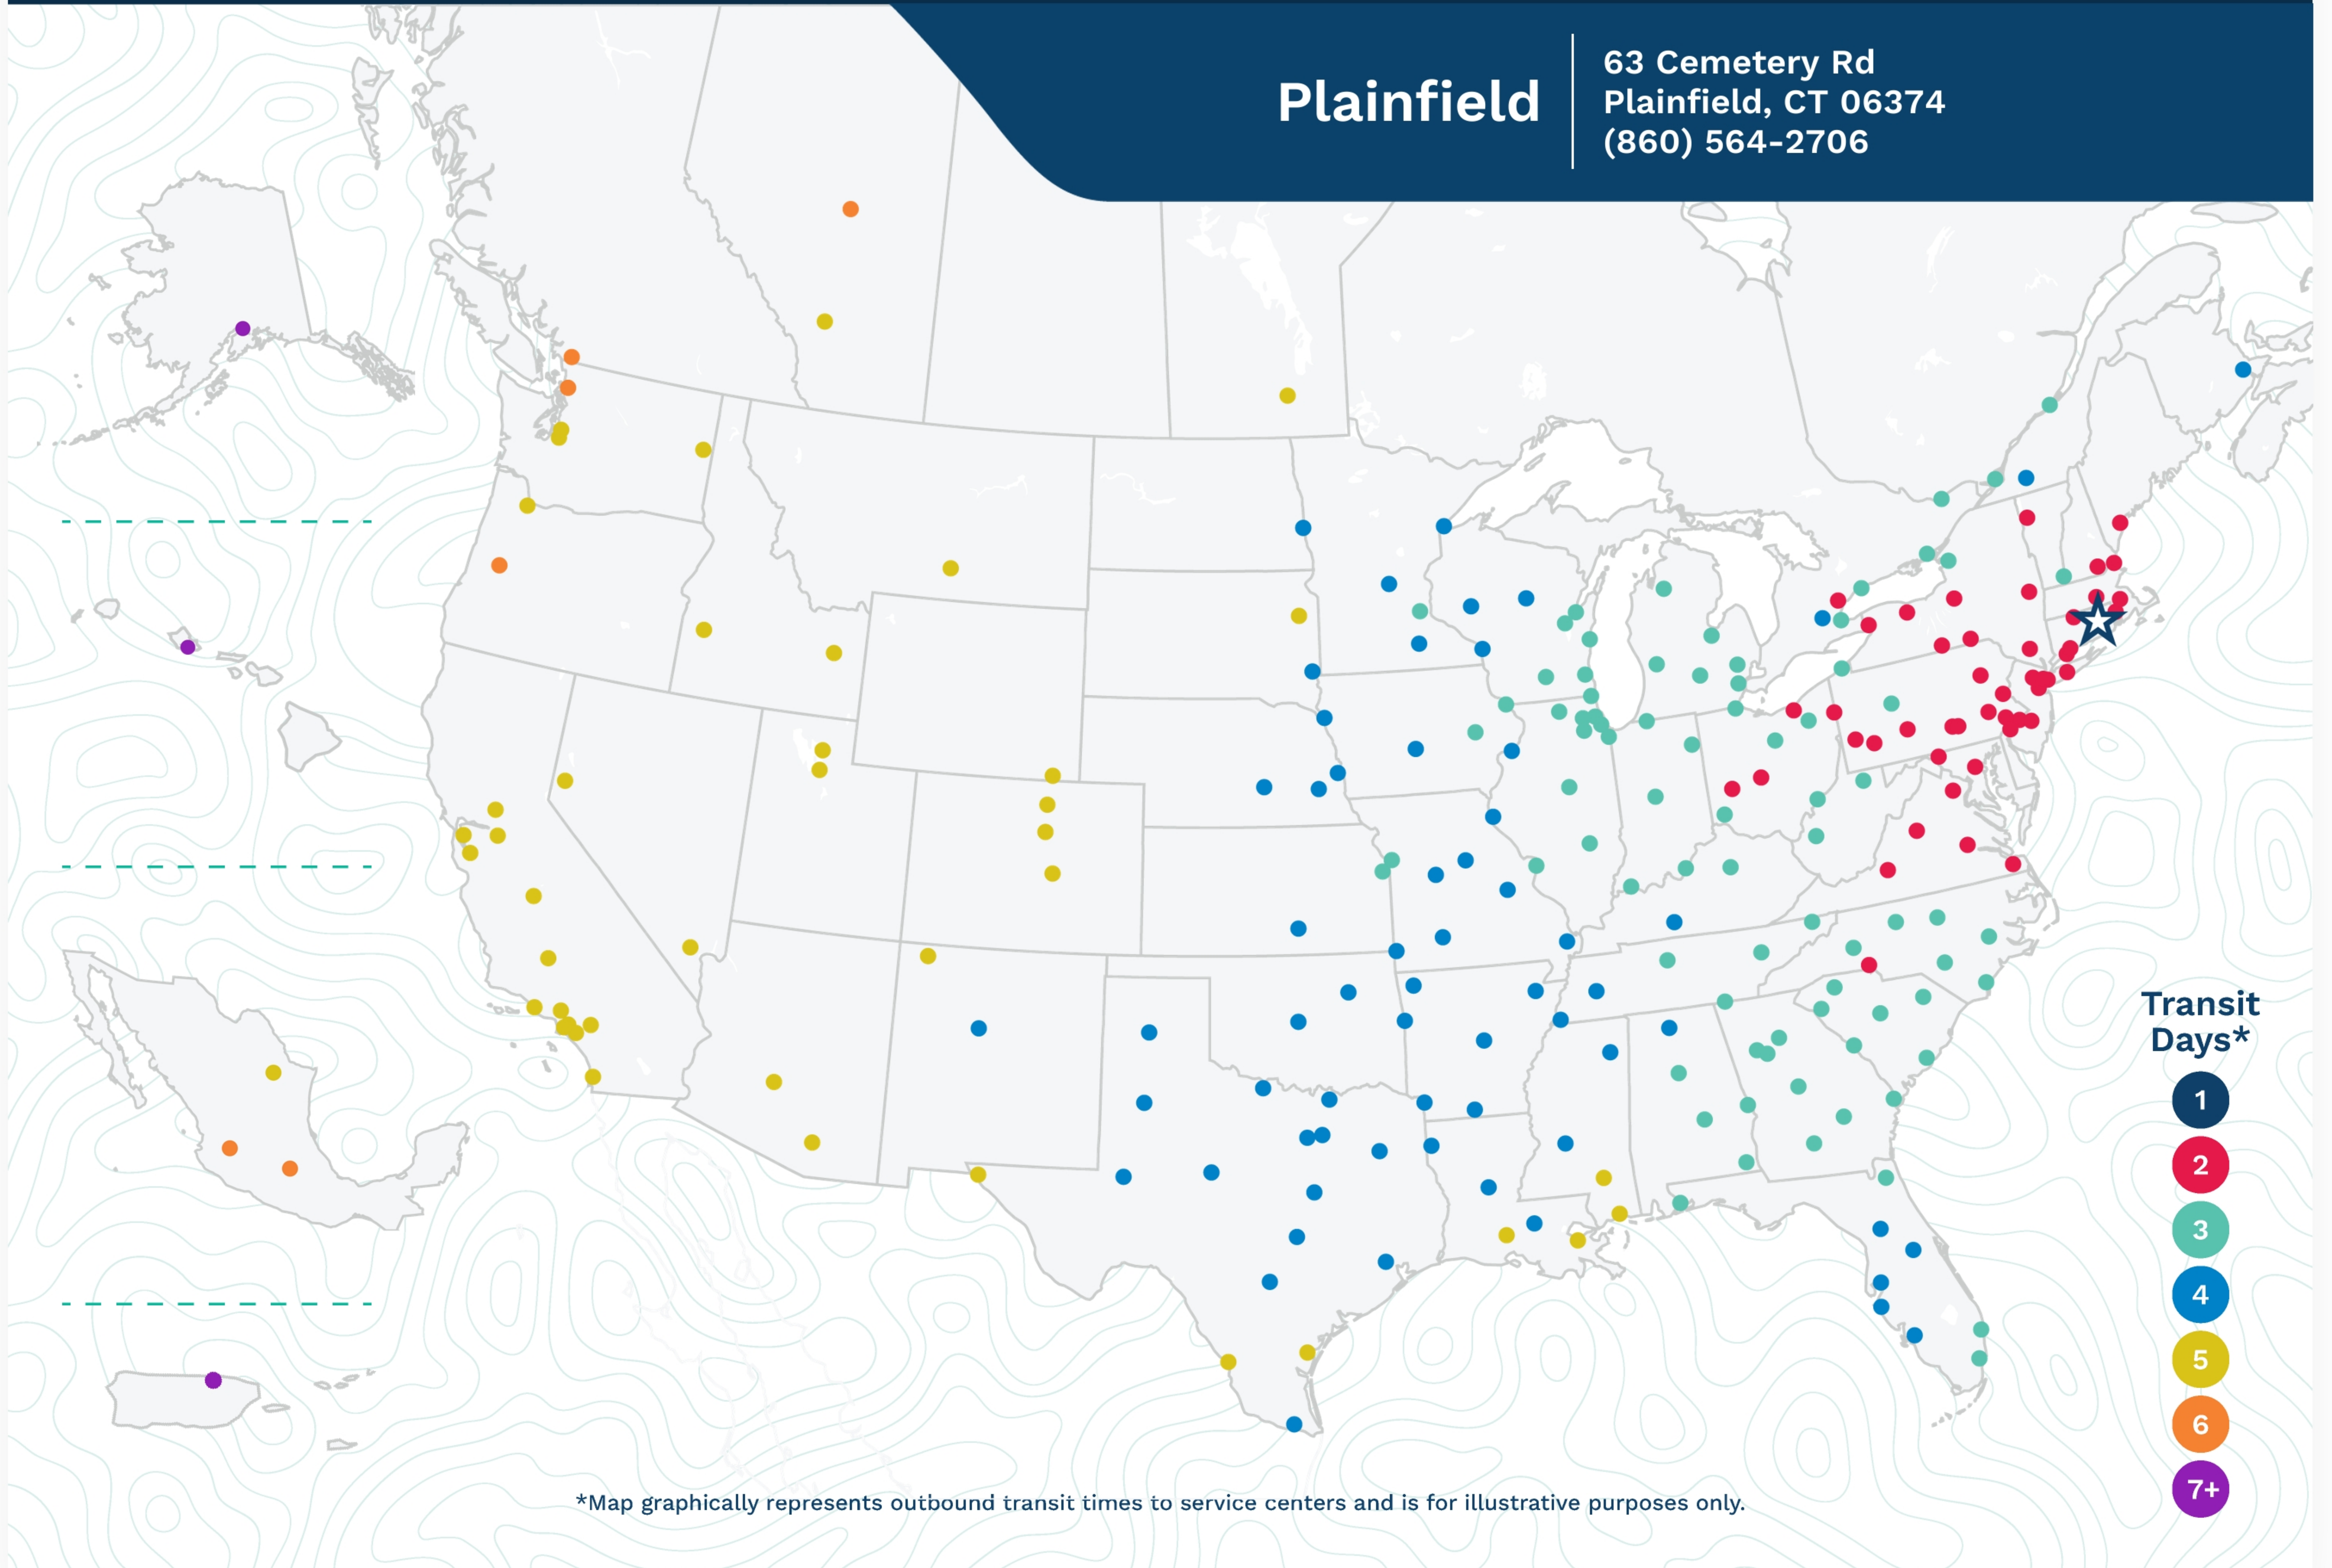

# Advertised Transit Times

via the ABF Freight® Network

## Plainfield

63 Cemetery Rd  
Plainfield, CT 06374  
(860) 564-2706

\*Map graphically represents outbound transit times to service centers and is for illustrative purposes only.