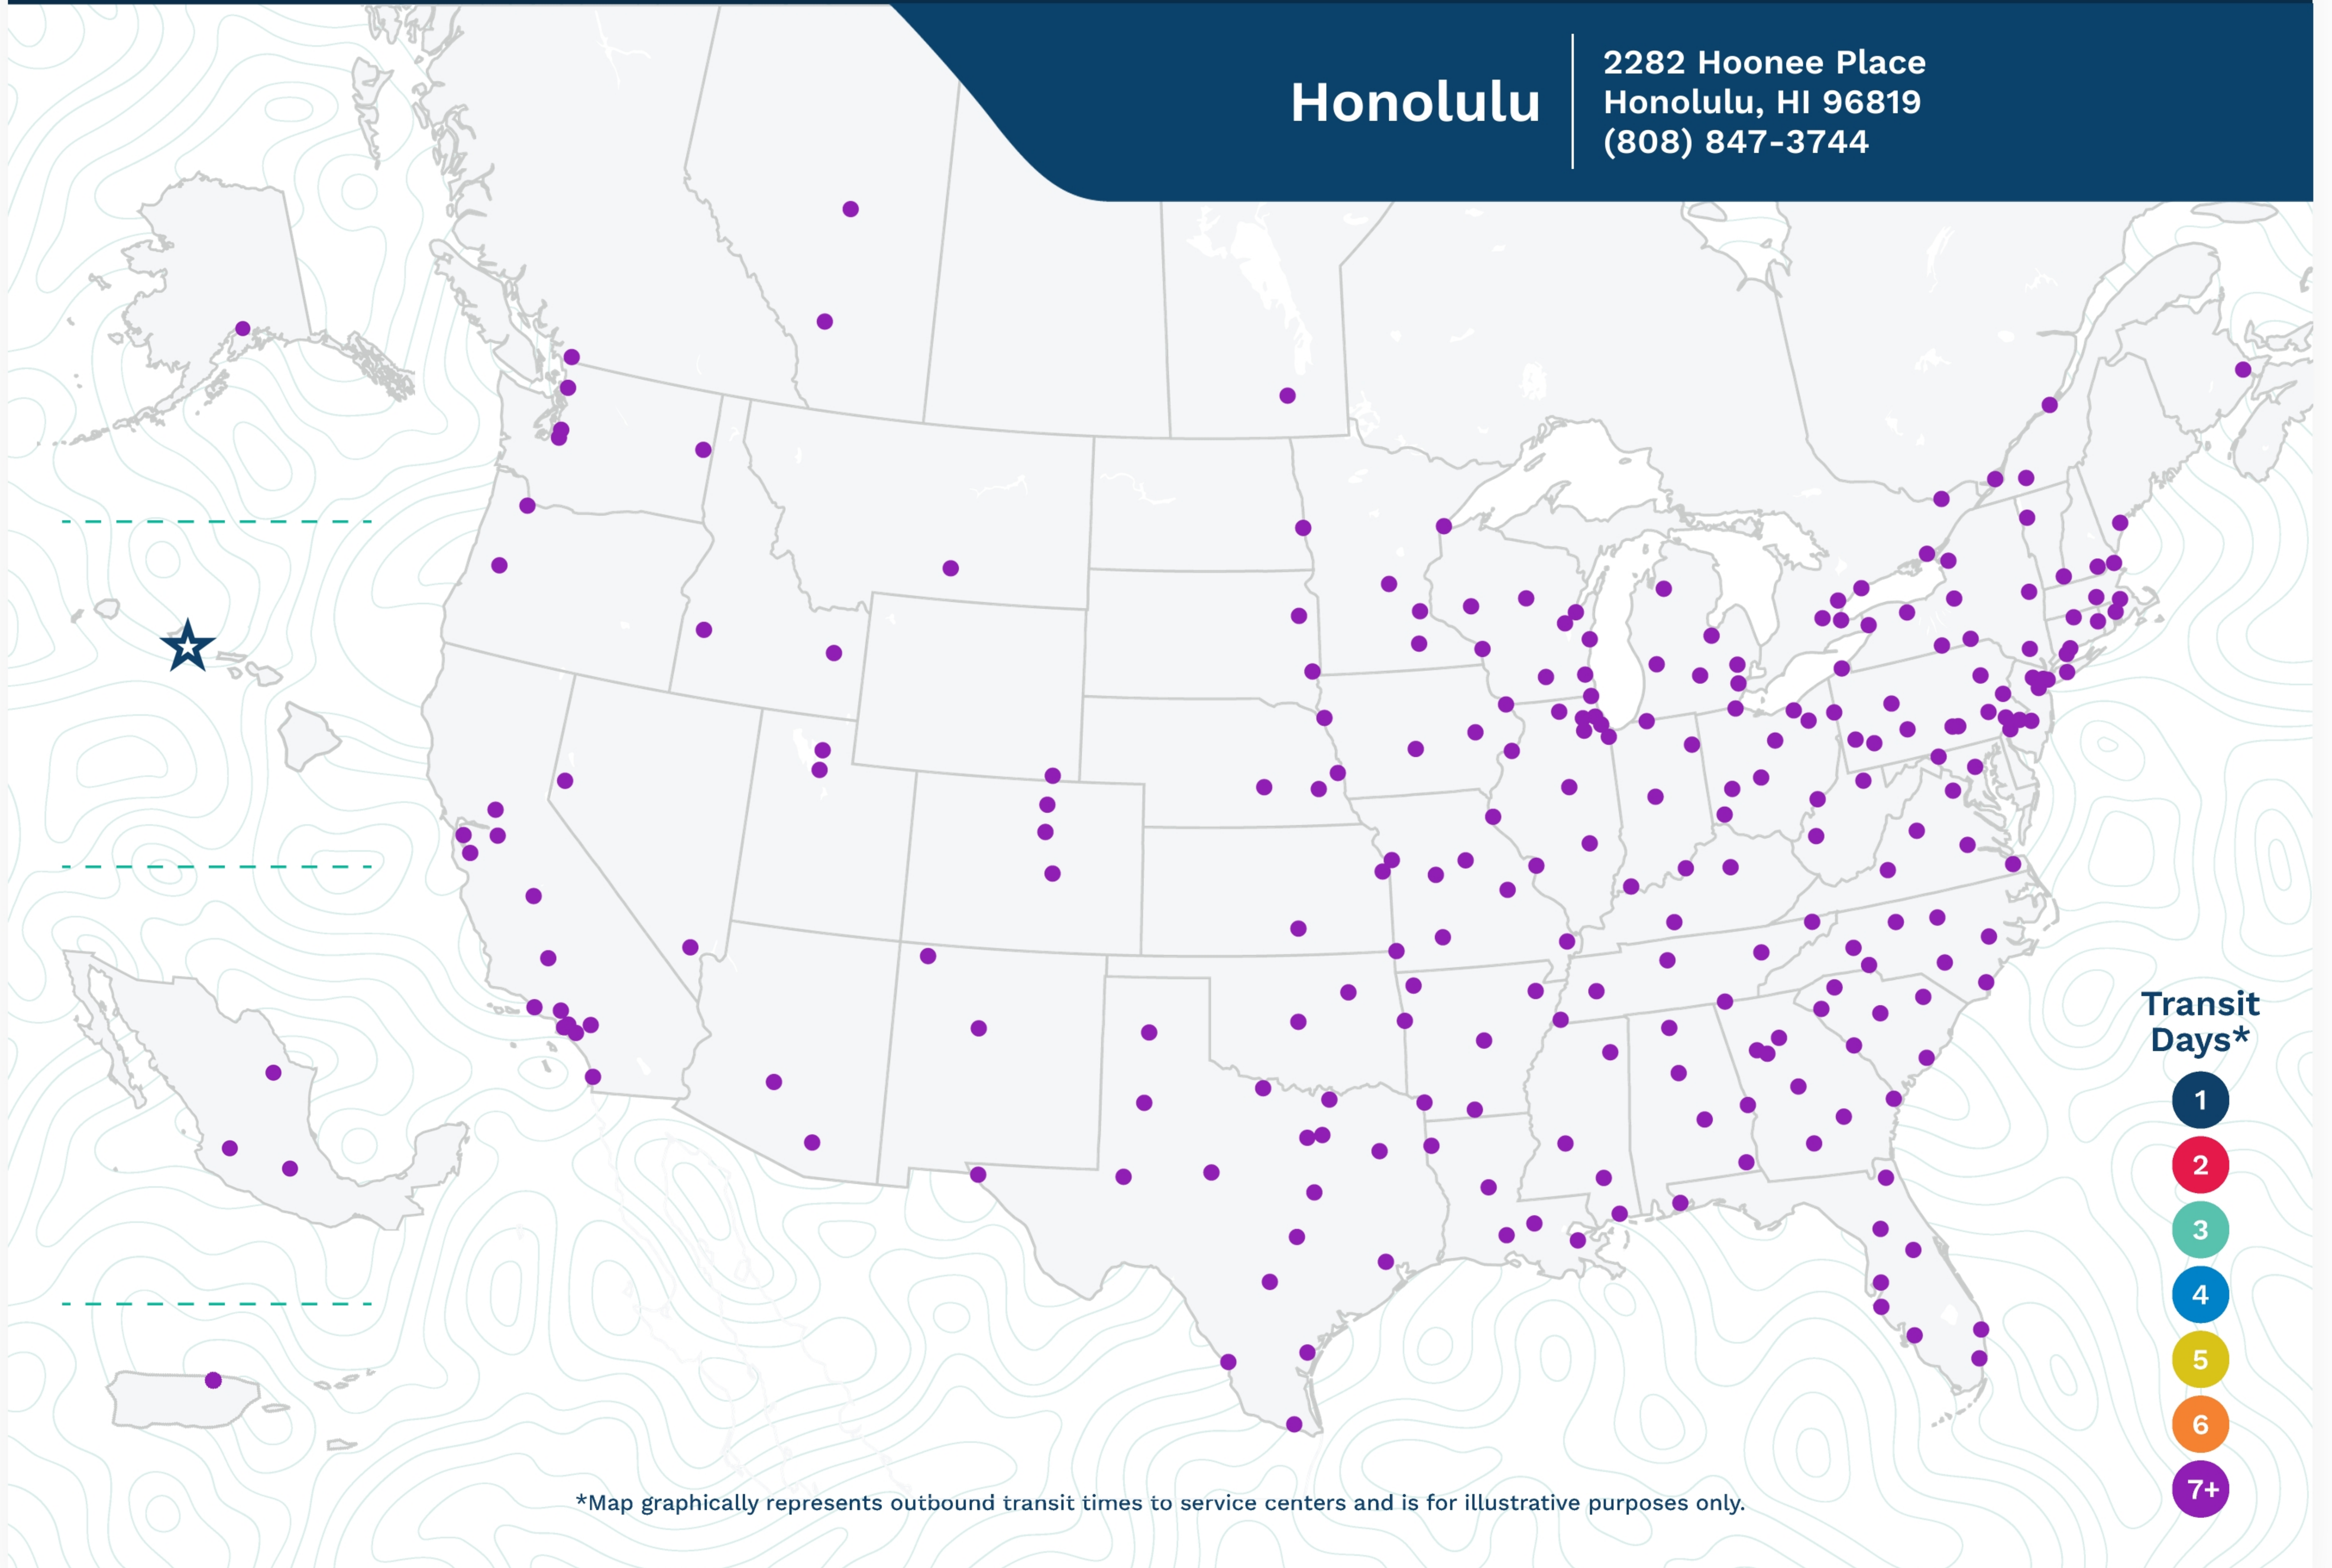

# Advertised Transit Times

via the ABF Freight® Network

## Honolulu

2282 Hoonee Place  
Honolulu, HI 96819  
(808) 847-3744

\*Map graphically represents outbound transit times to service centers and is for illustrative purposes only.