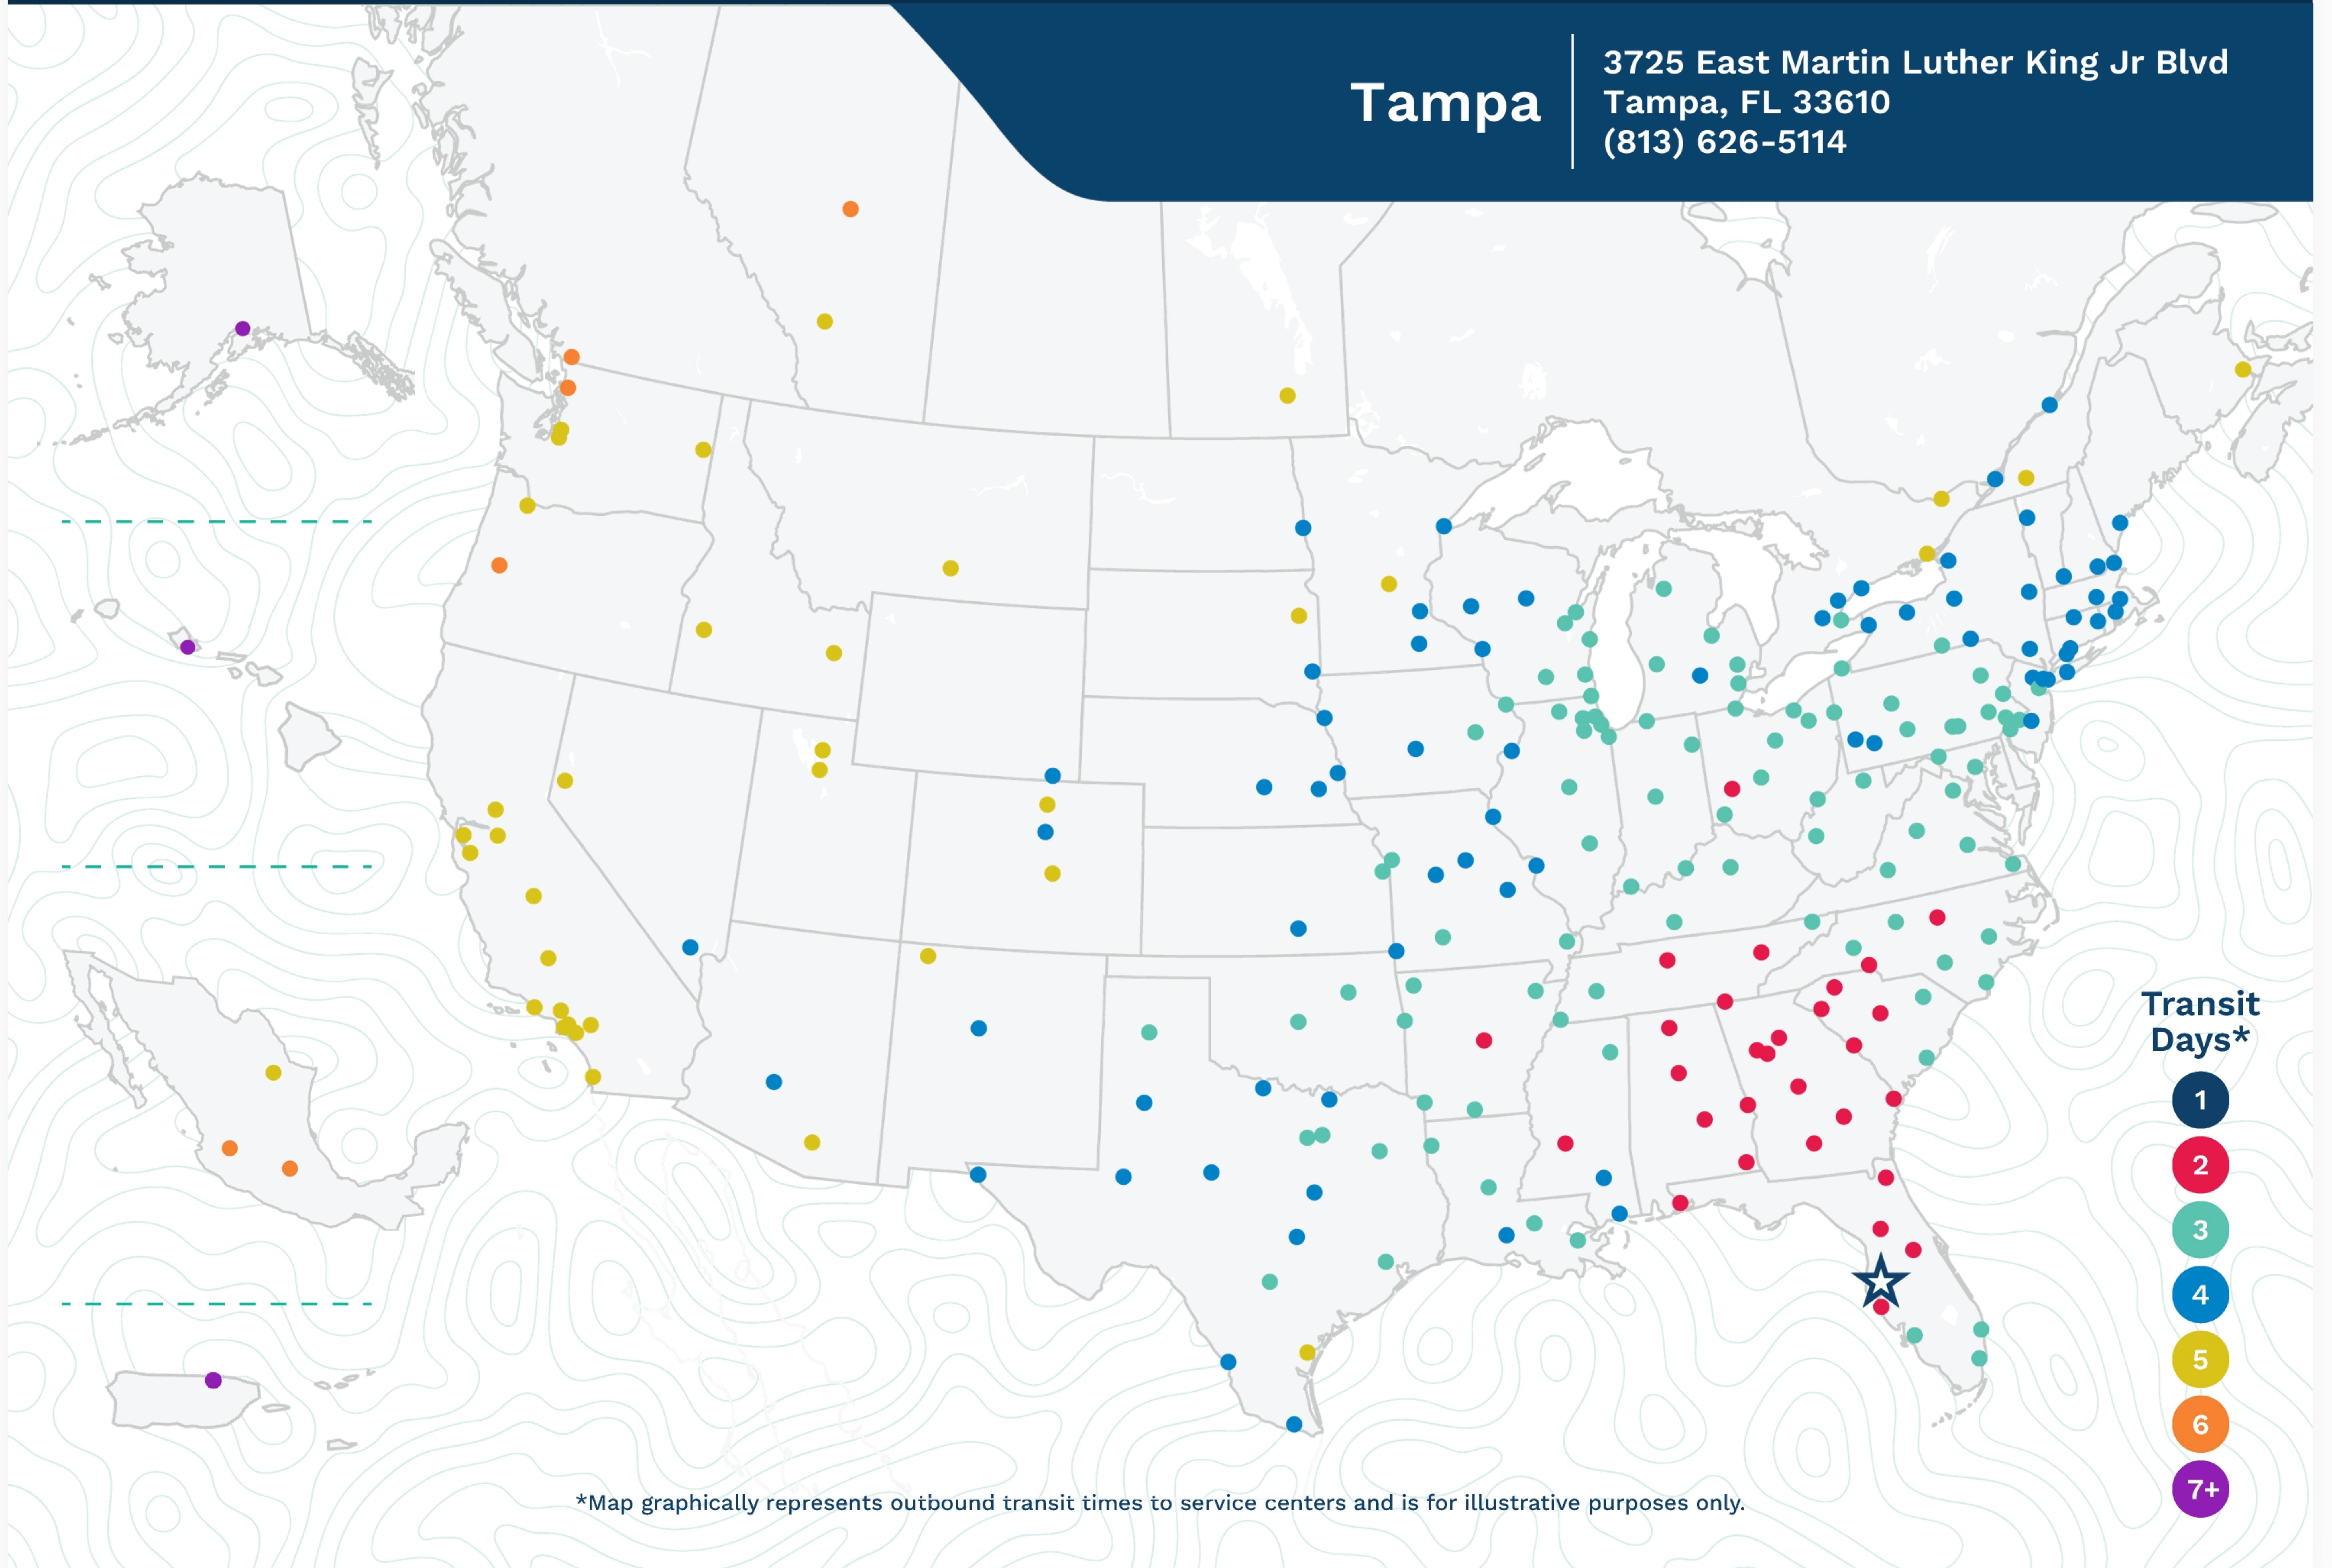

## Tampa

3725 East Martin Luther King Jr Blvd  
Tampa, FL 33610  
(813) 626-5114

\*Map graphically represents outbound transit times to service centers and is for illustrative purposes only.