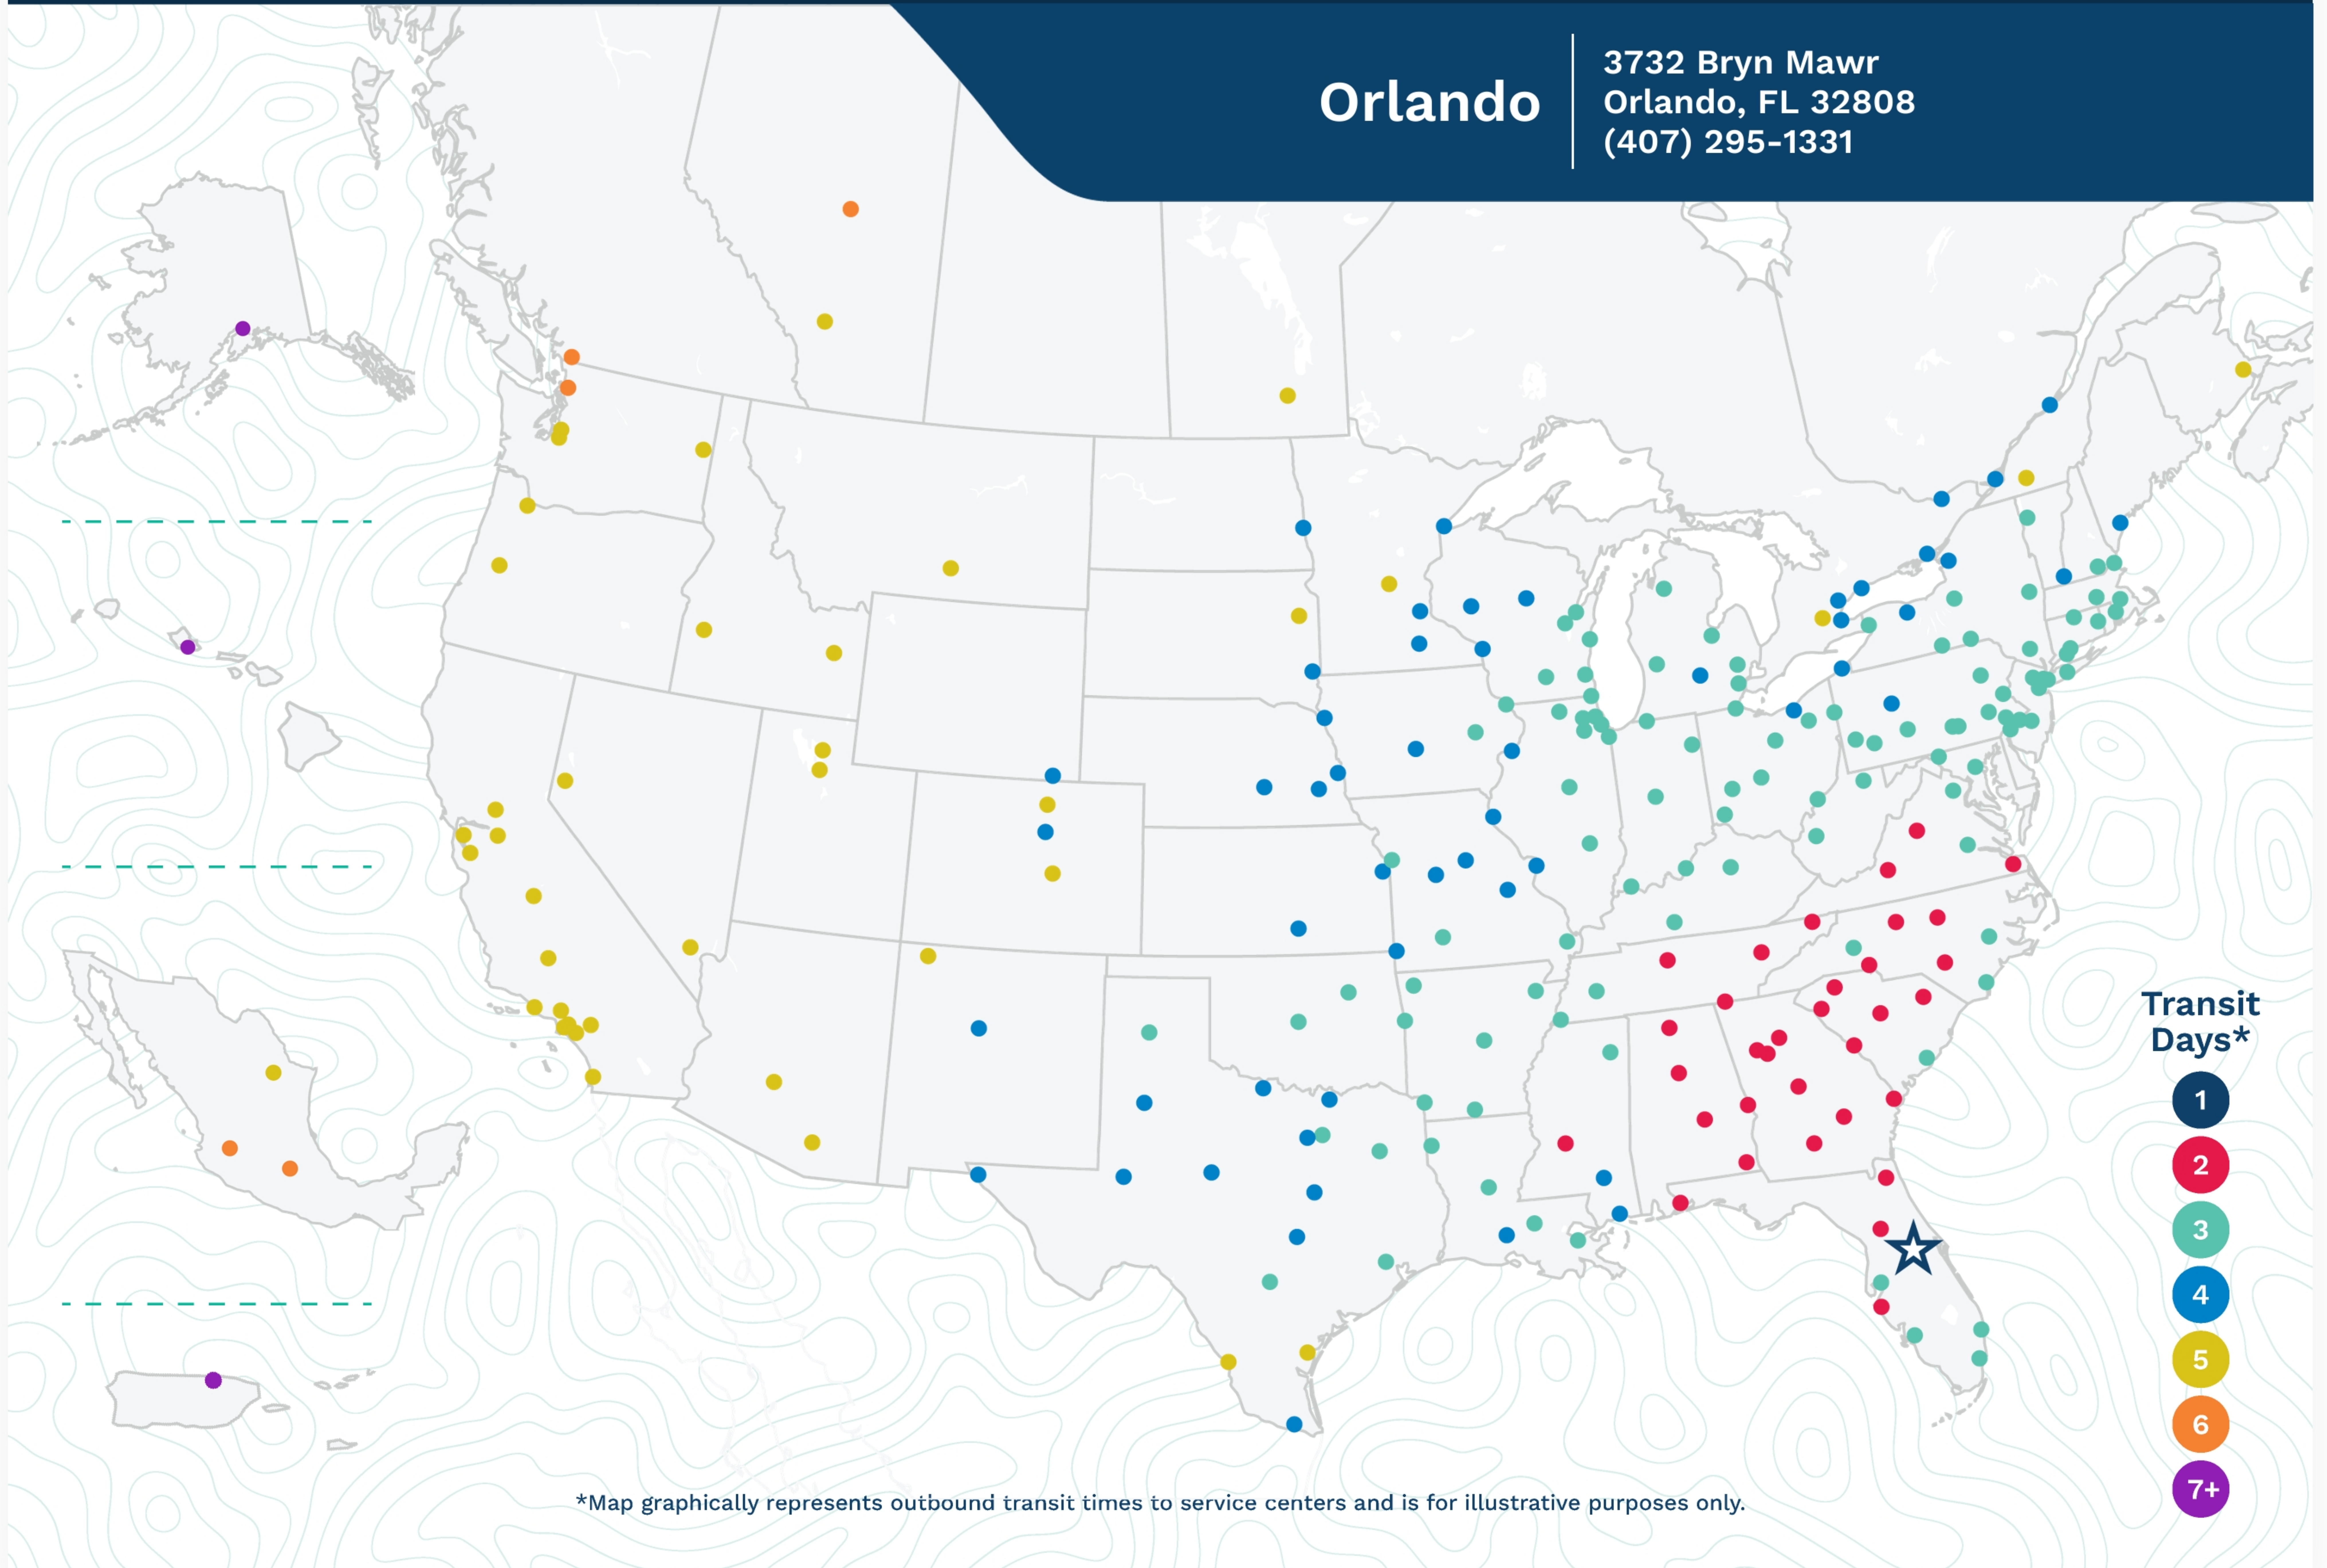

Advertised Transit Times

via the ABF Freight® Network

Orlando

3732 Bryn Mawr
Orlando, FL 32808
(407) 295-1331

*Map graphically represents outbound transit times to service centers and is for illustrative purposes only.