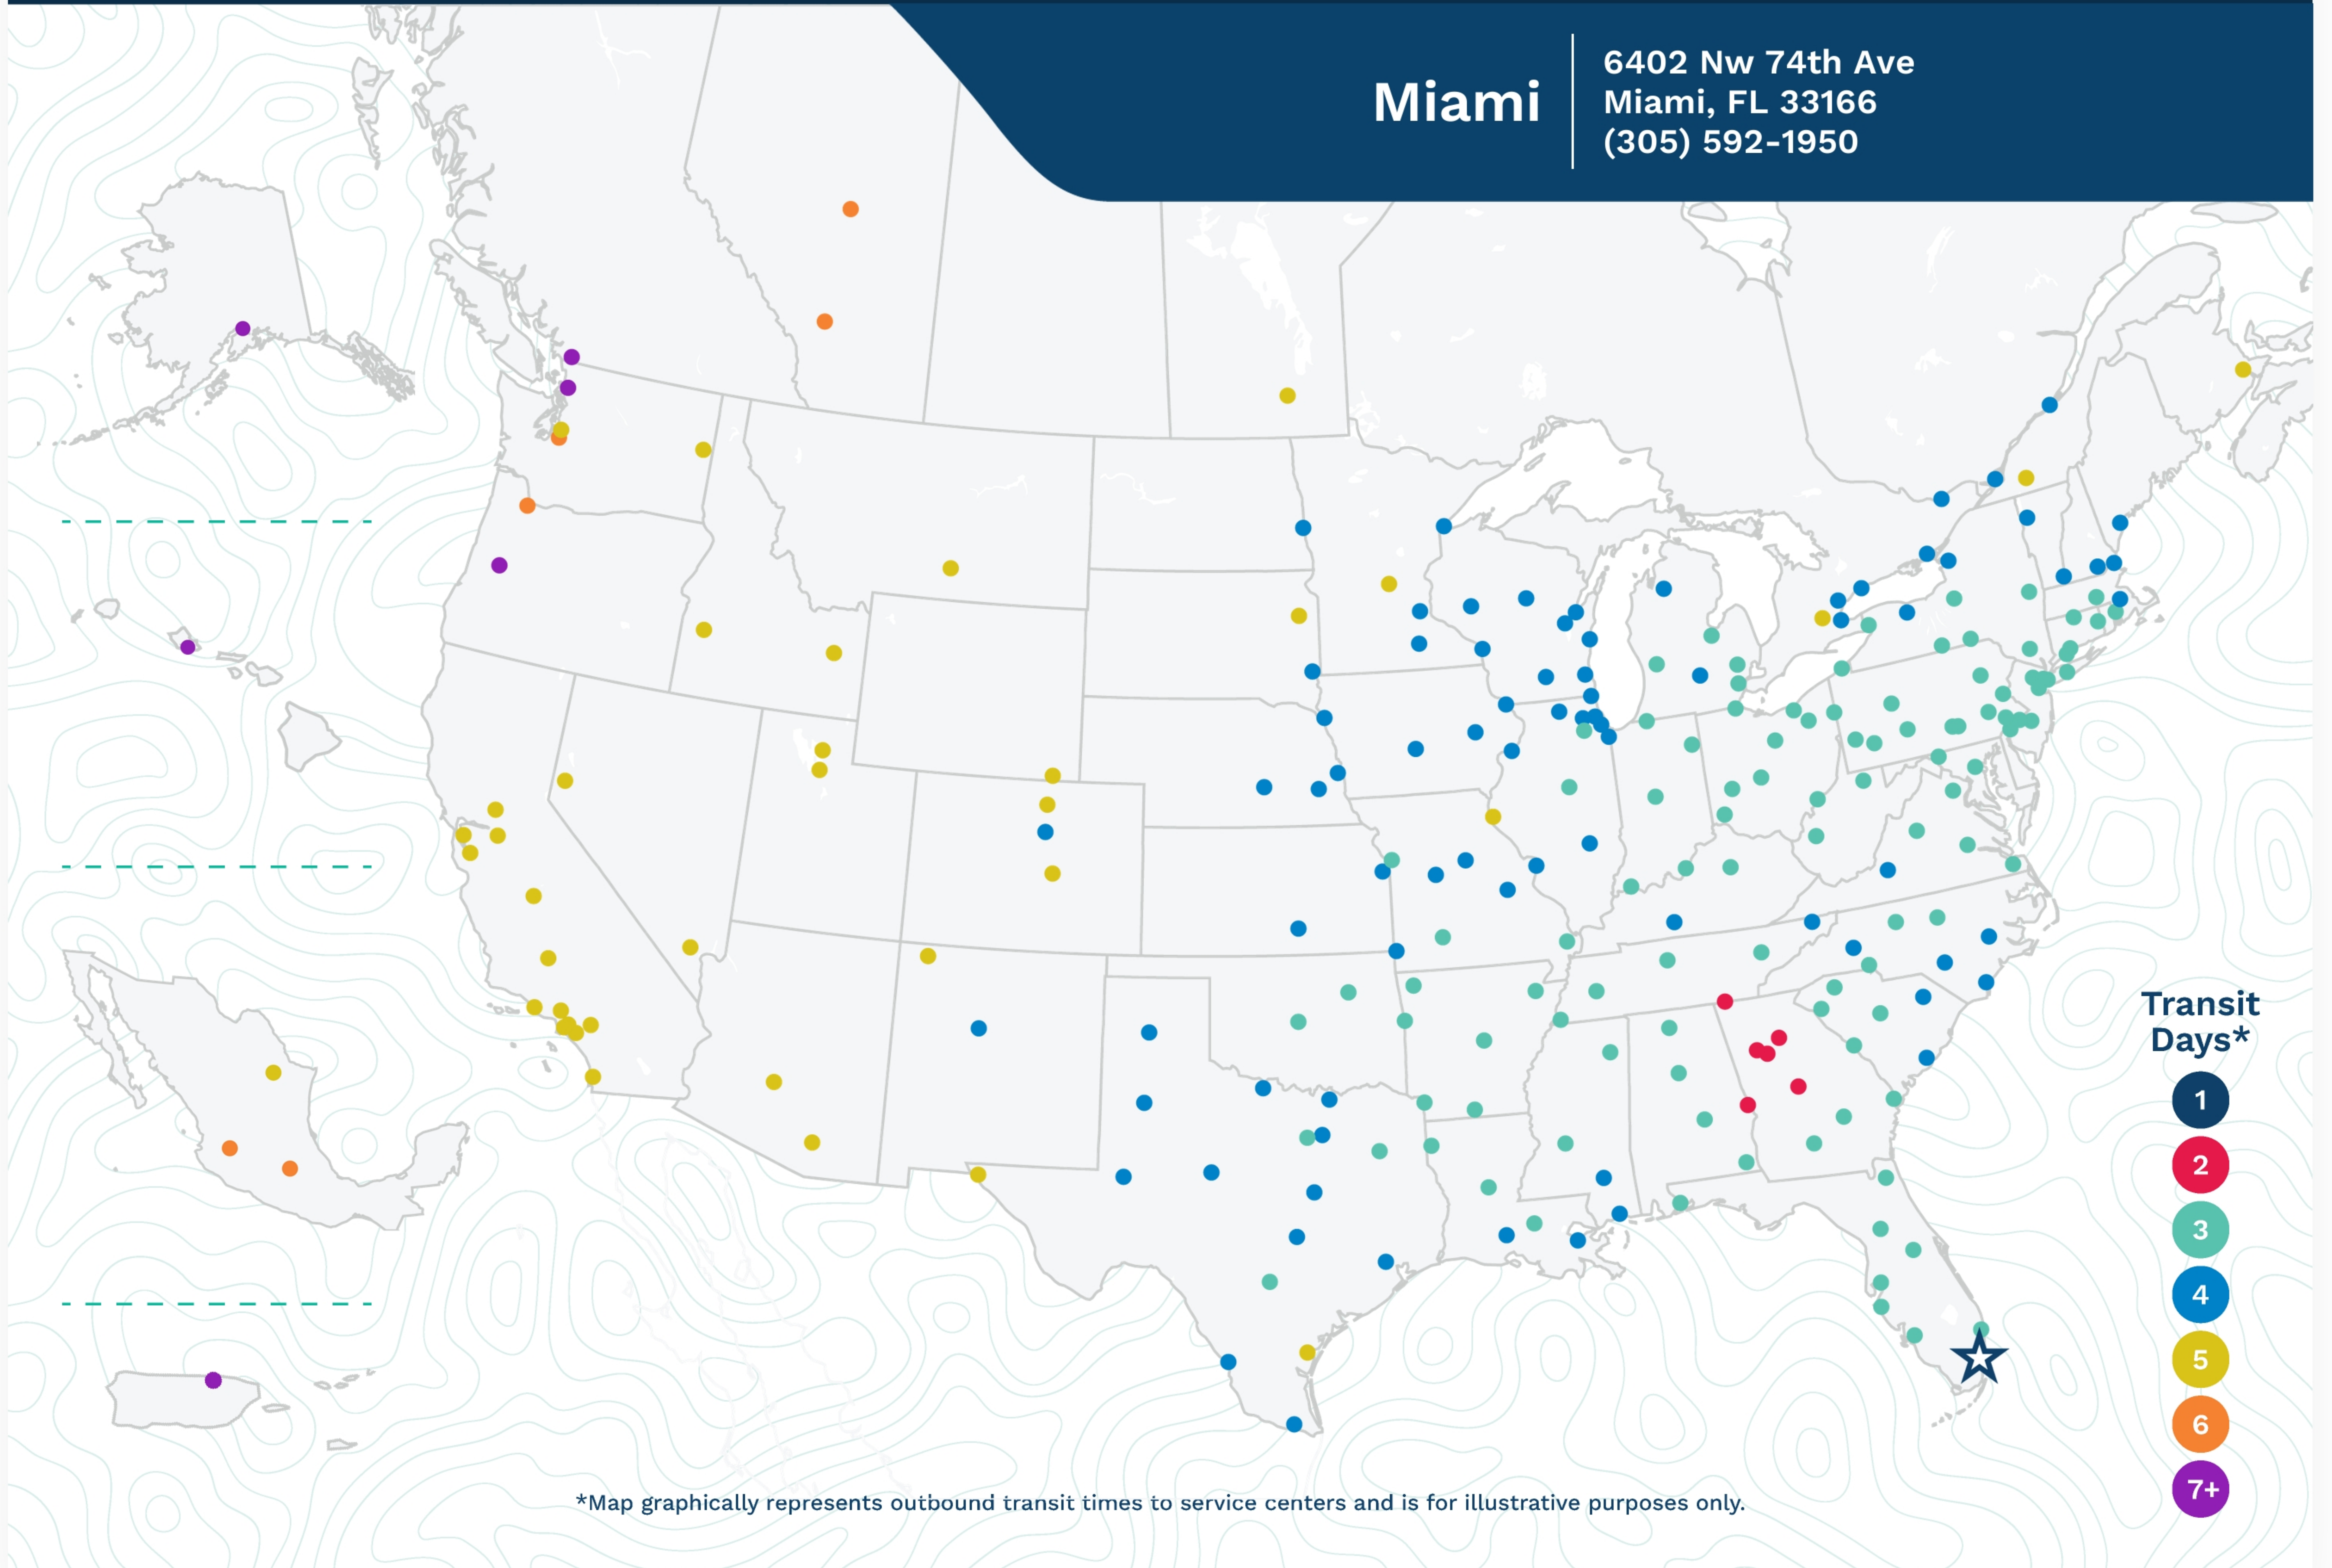

**Miami**

6402 Nw 74th Ave  
Miami, FL 33166  
(305) 592-1950

\*Map graphically represents outbound transit times to service centers and is for illustrative purposes only.