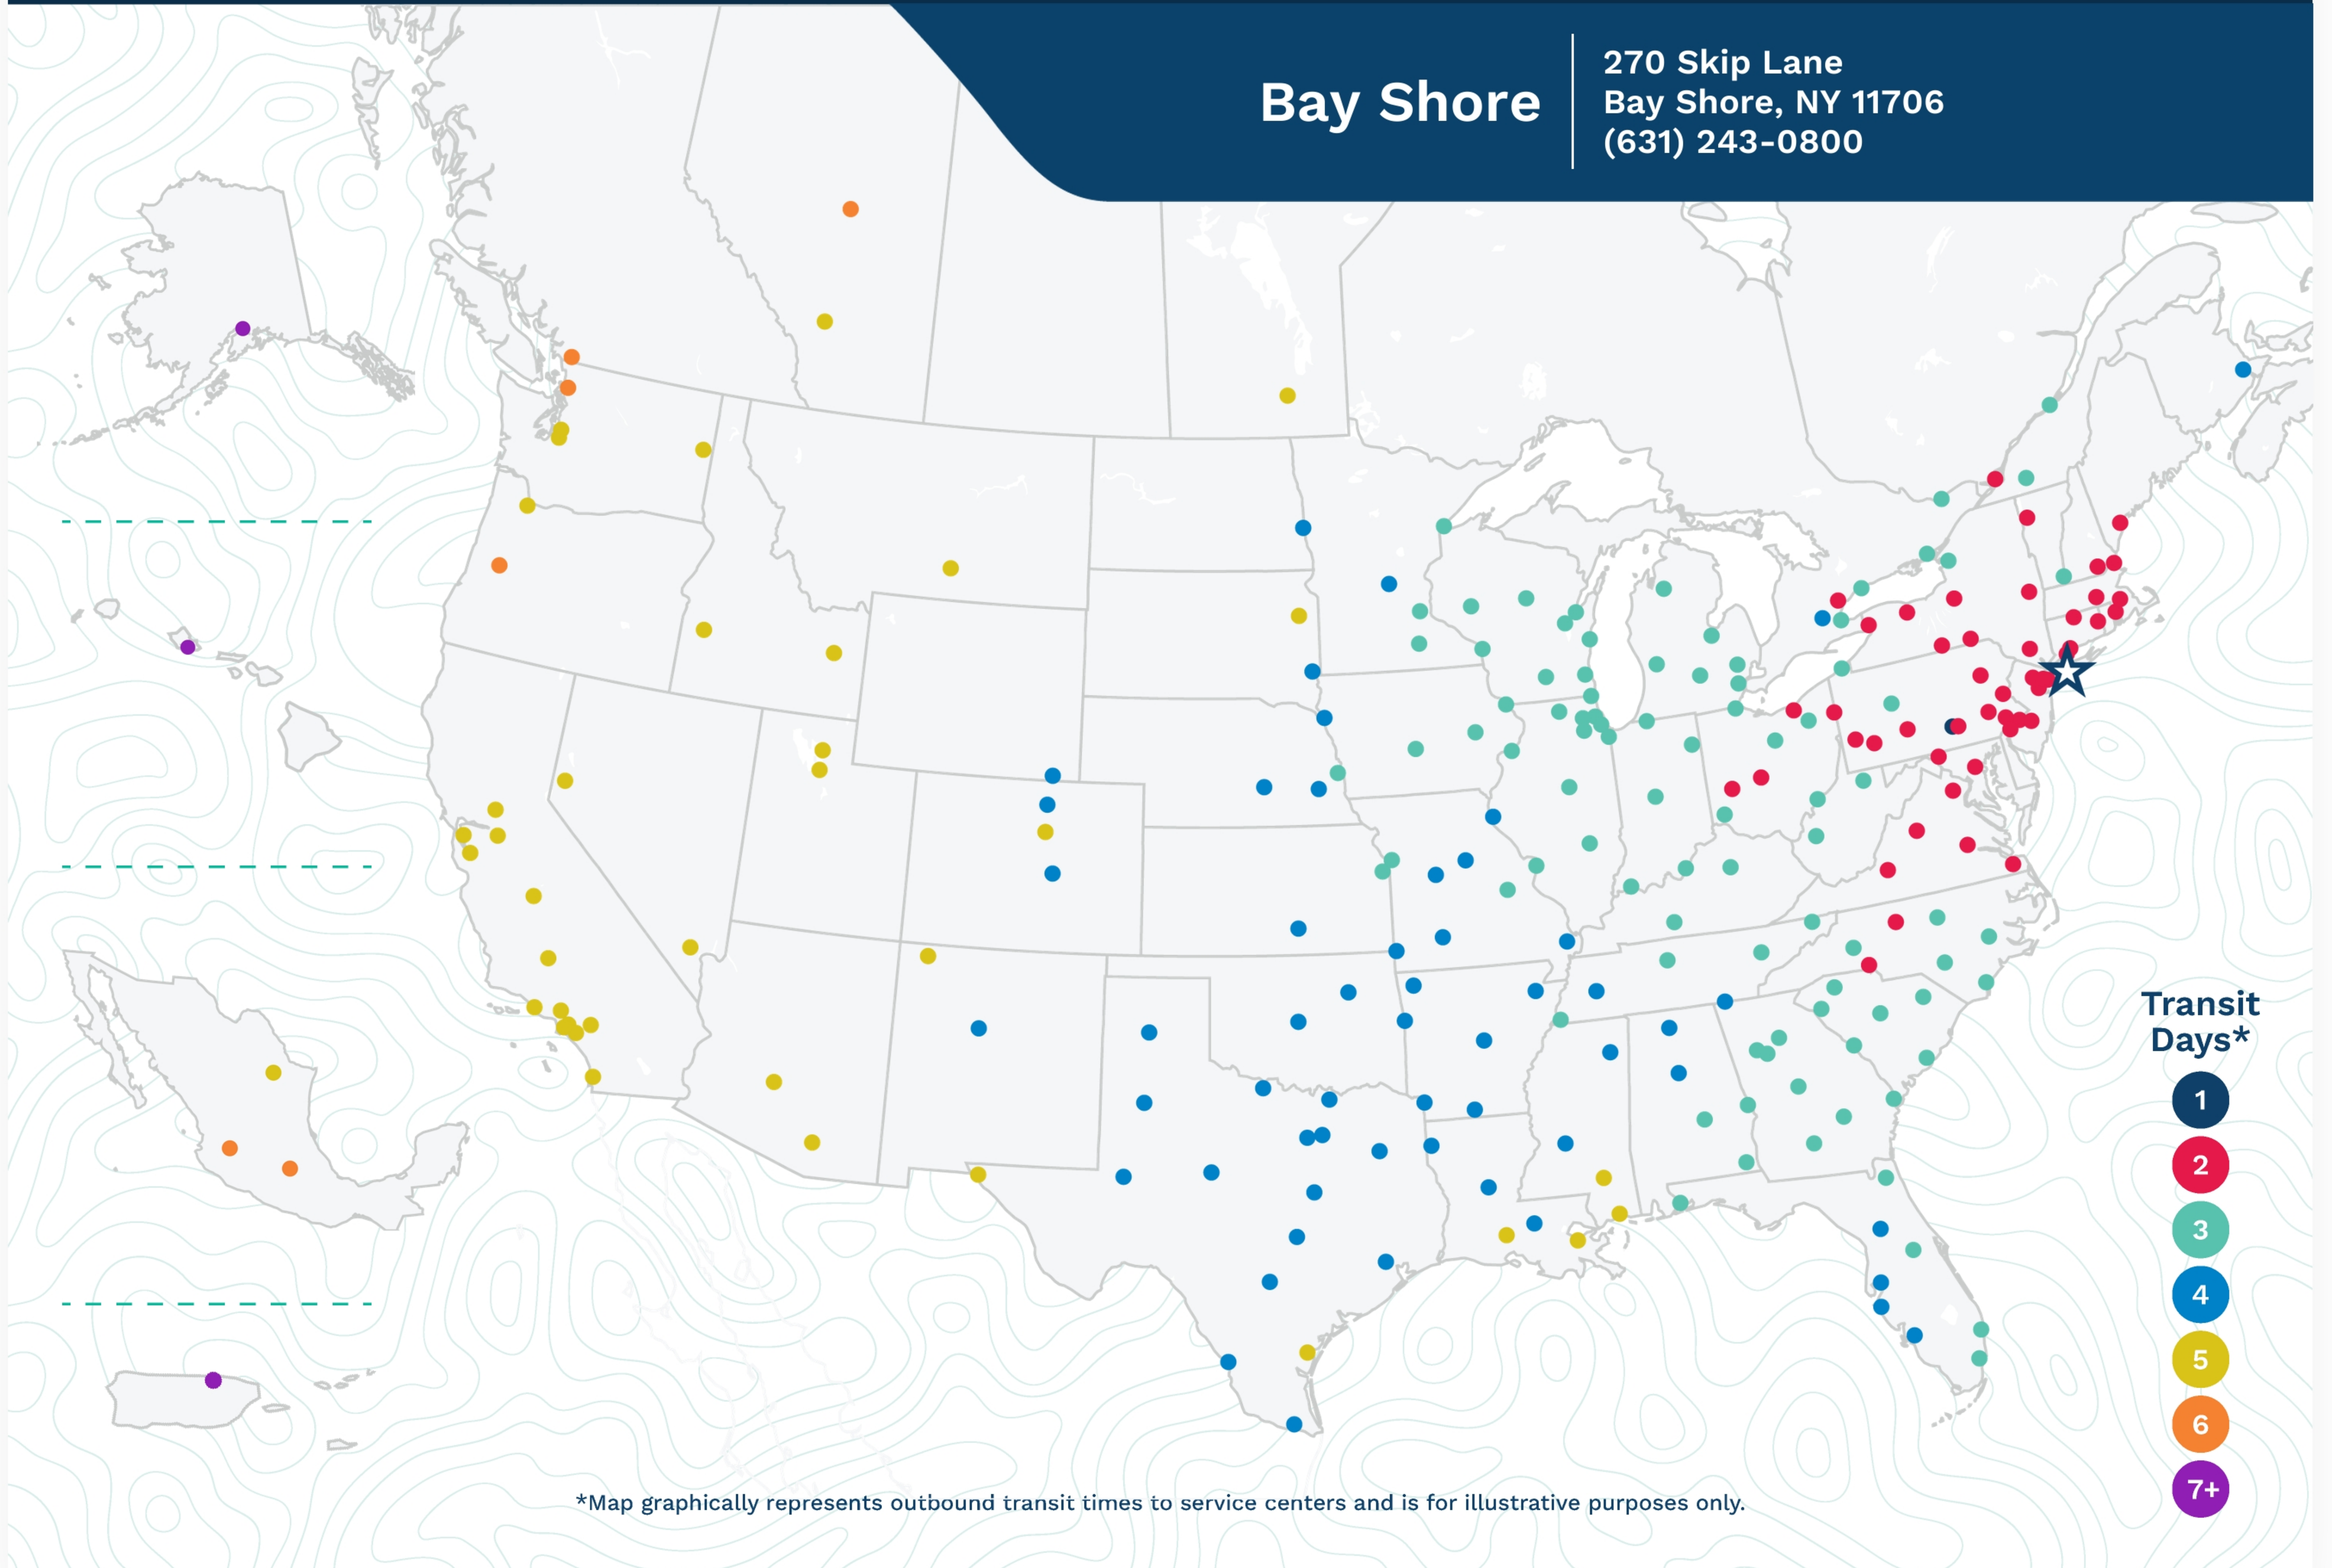

Advertised Transit Times

via the ABF Freight® Network

Bay Shore

270 Skip Lane
Bay Shore, NY 11706
(631) 243-0800

*Map graphically represents outbound transit times to service centers and is for illustrative purposes only.