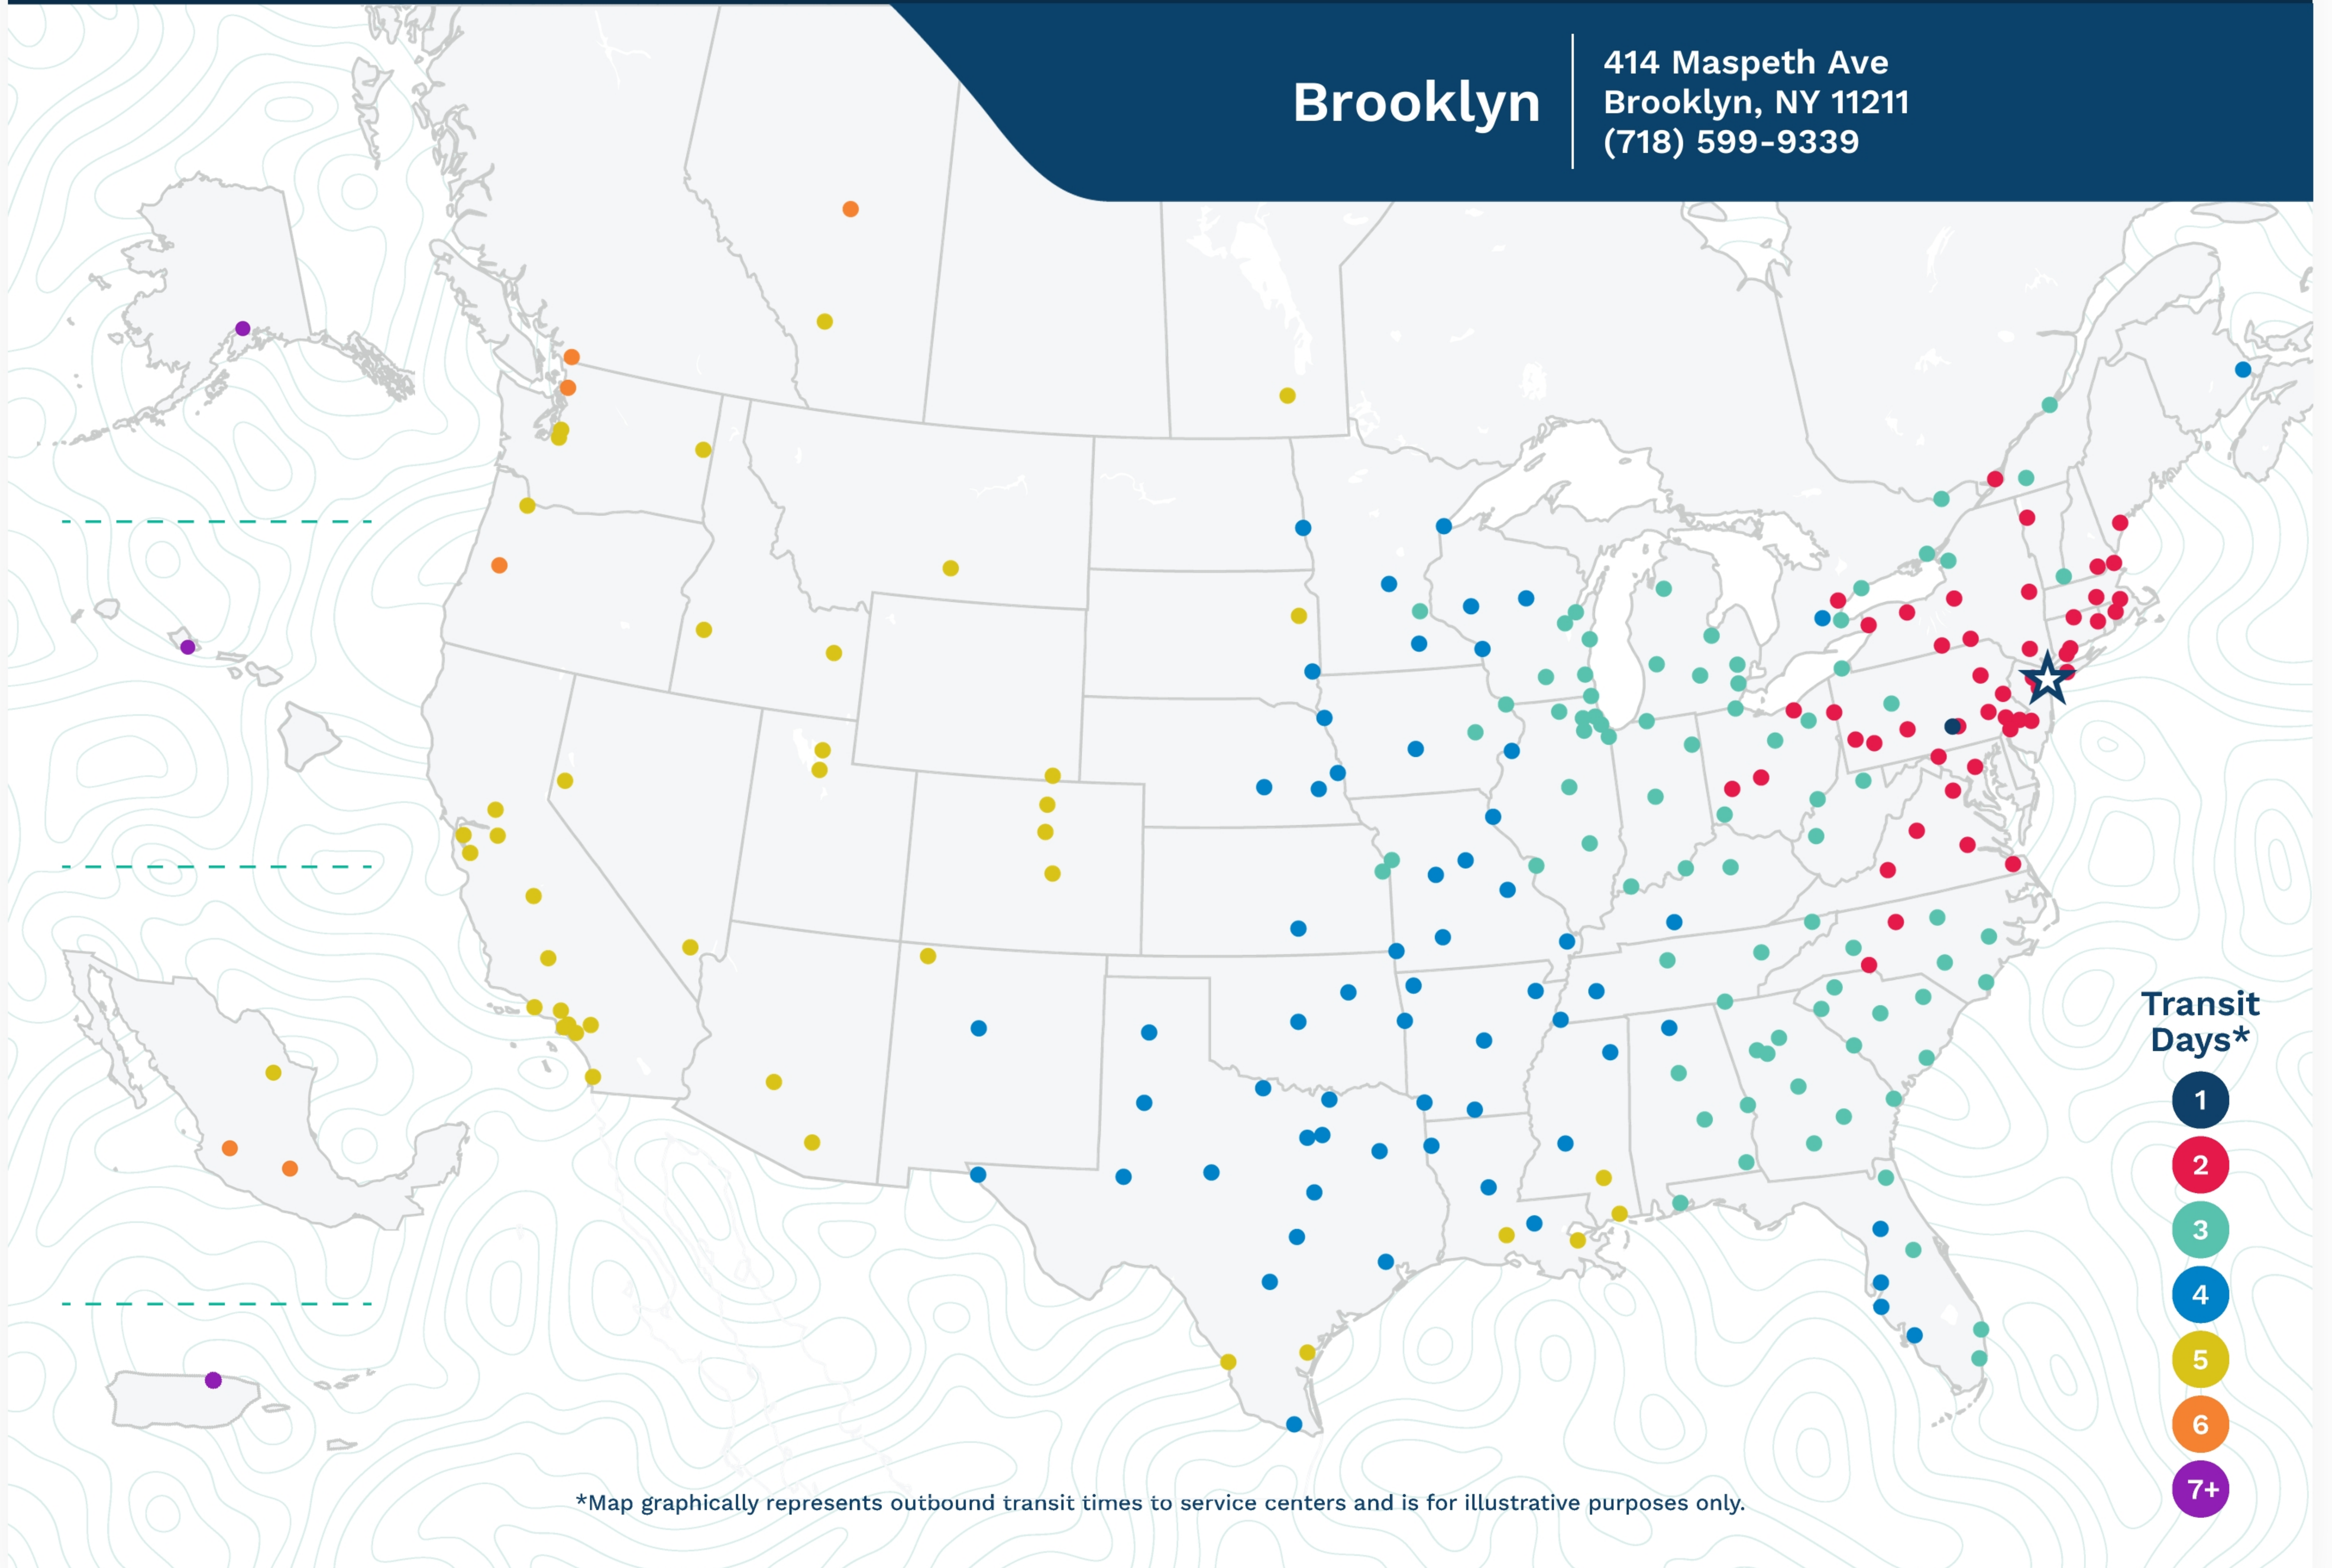

Advertised Transit Times

via the ABF Freight® Network

Brooklyn

414 Maspeth Ave
Brooklyn, NY 11211
(718) 599-9339

Transit Days*

- 1
- 2
- 3
- 4
- 5
- 6
- 7+

*Map graphically represents outbound transit times to service centers and is for illustrative purposes only.