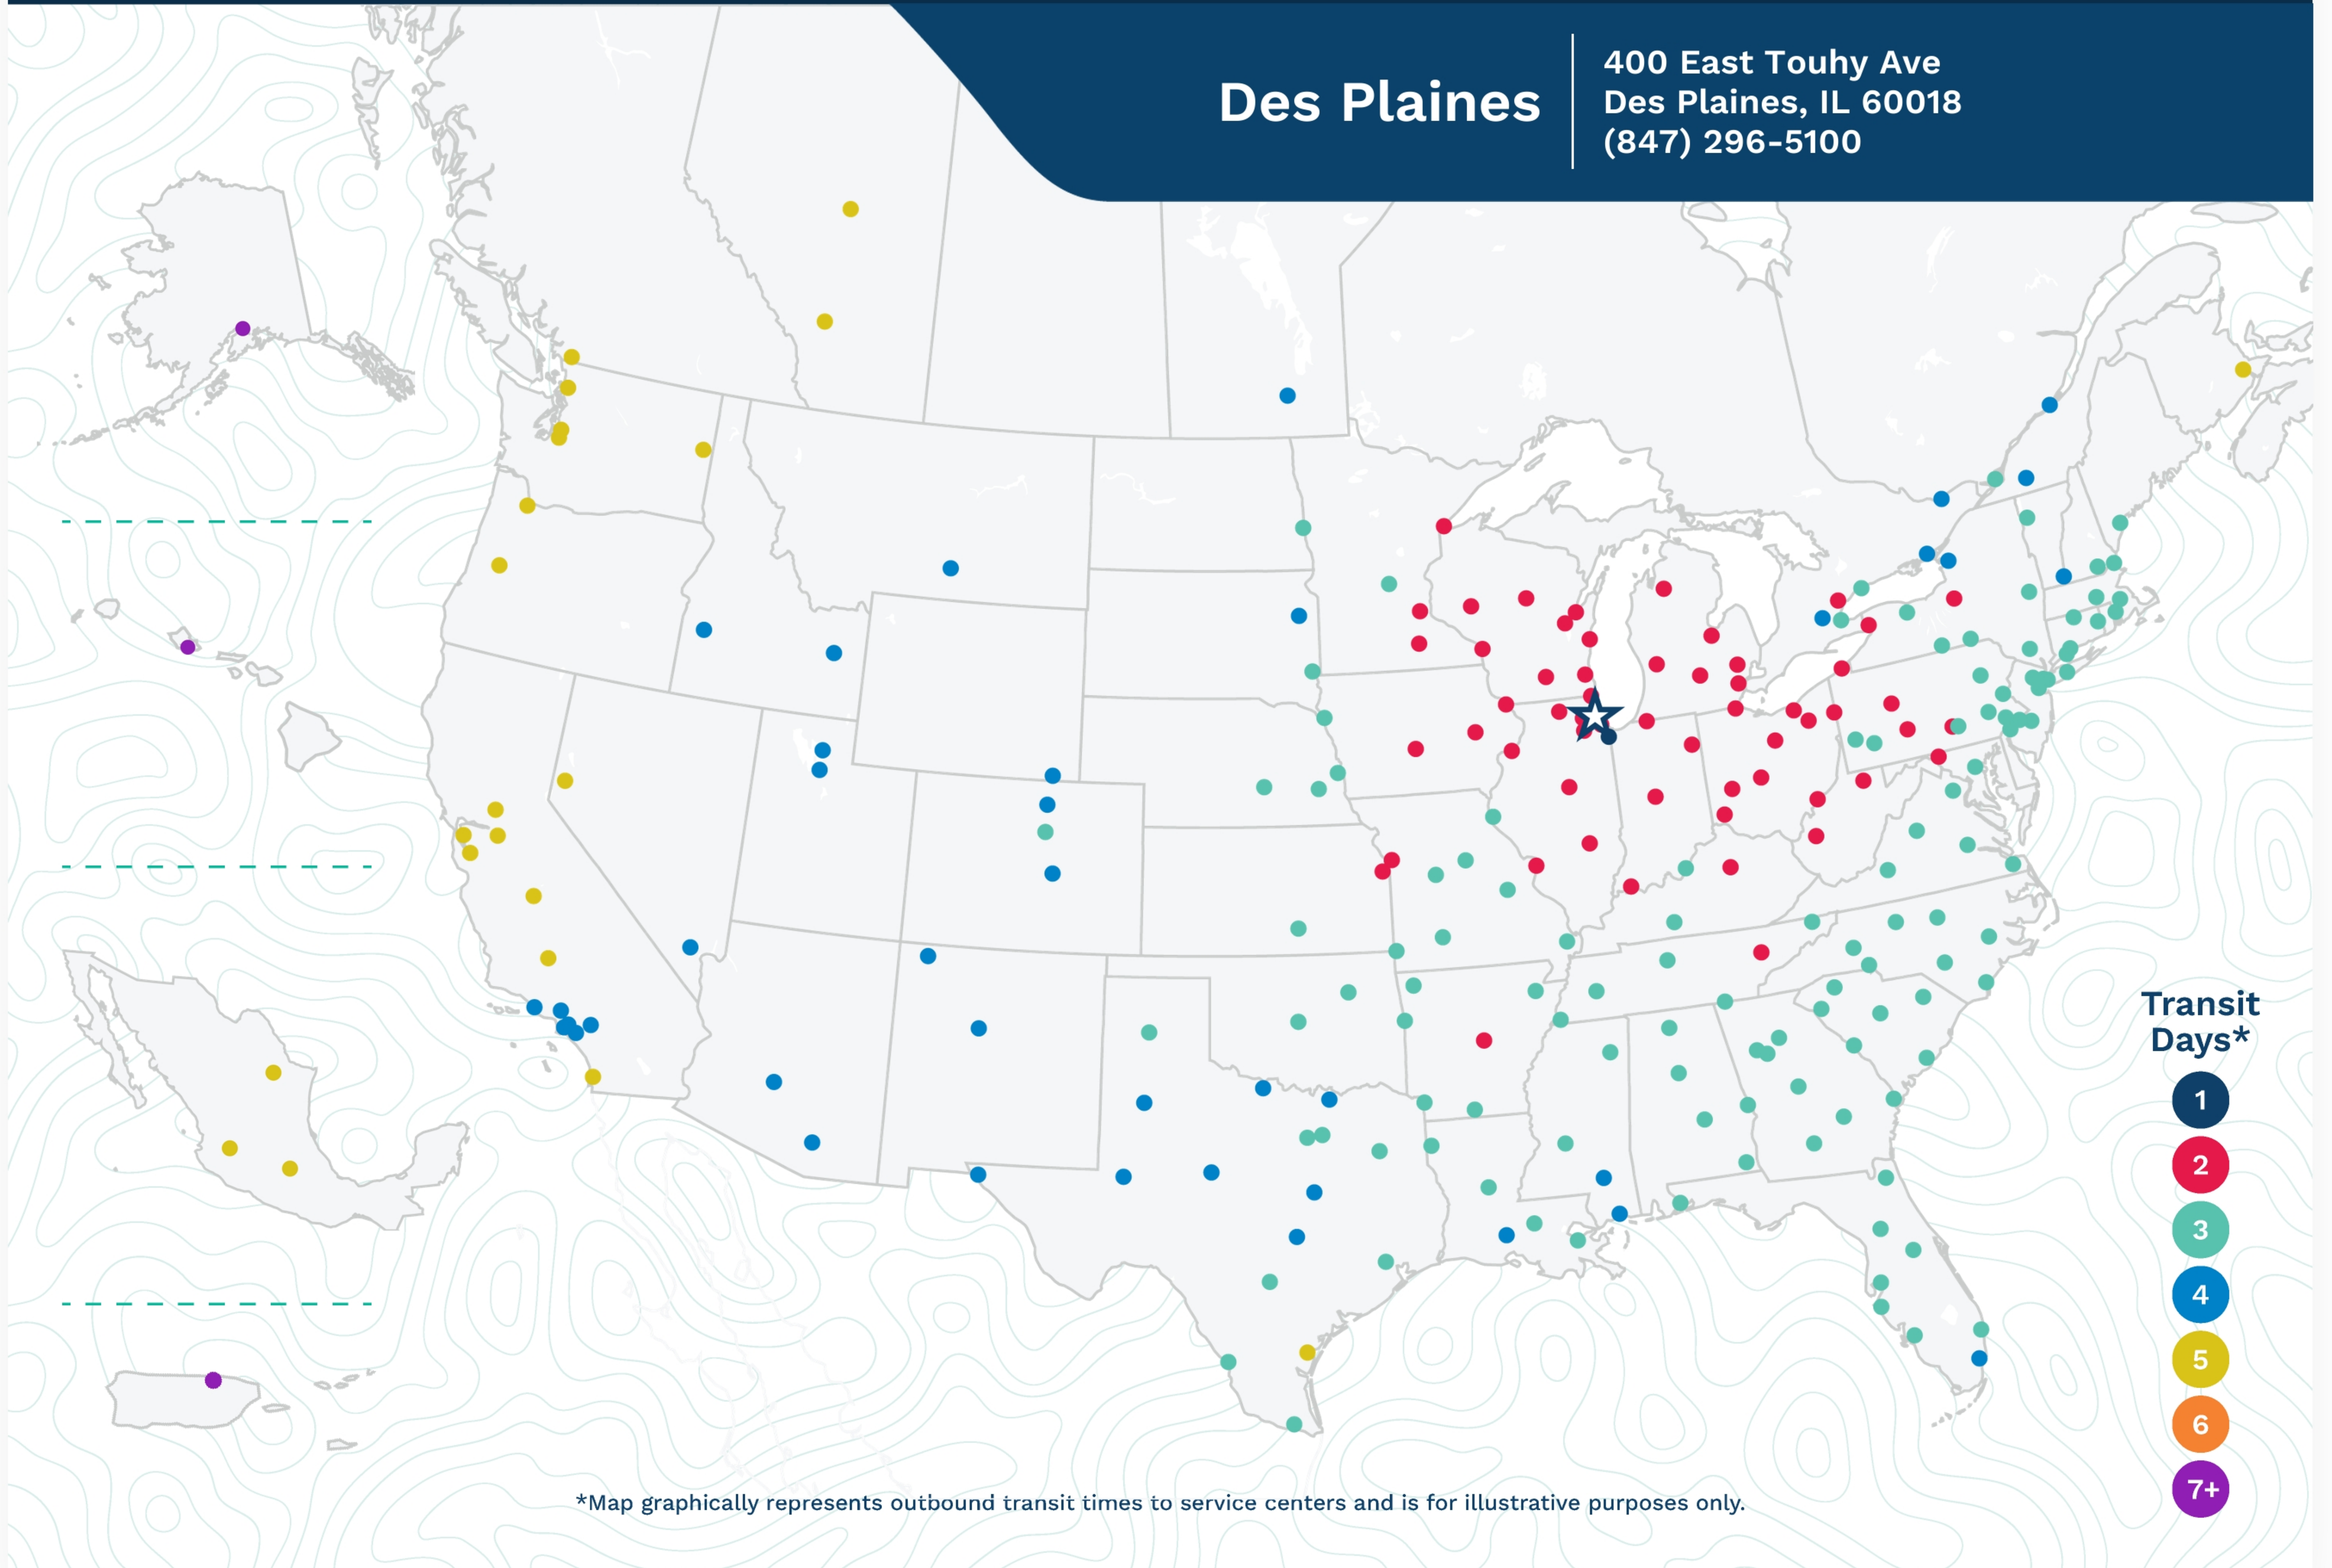

Advertised Transit Times

via the ABF Freight® Network

Des Plaines

400 East Touhy Ave
Des Plaines, IL 60018
(847) 296-5100

*Map graphically represents outbound transit times to service centers and is for illustrative purposes only.