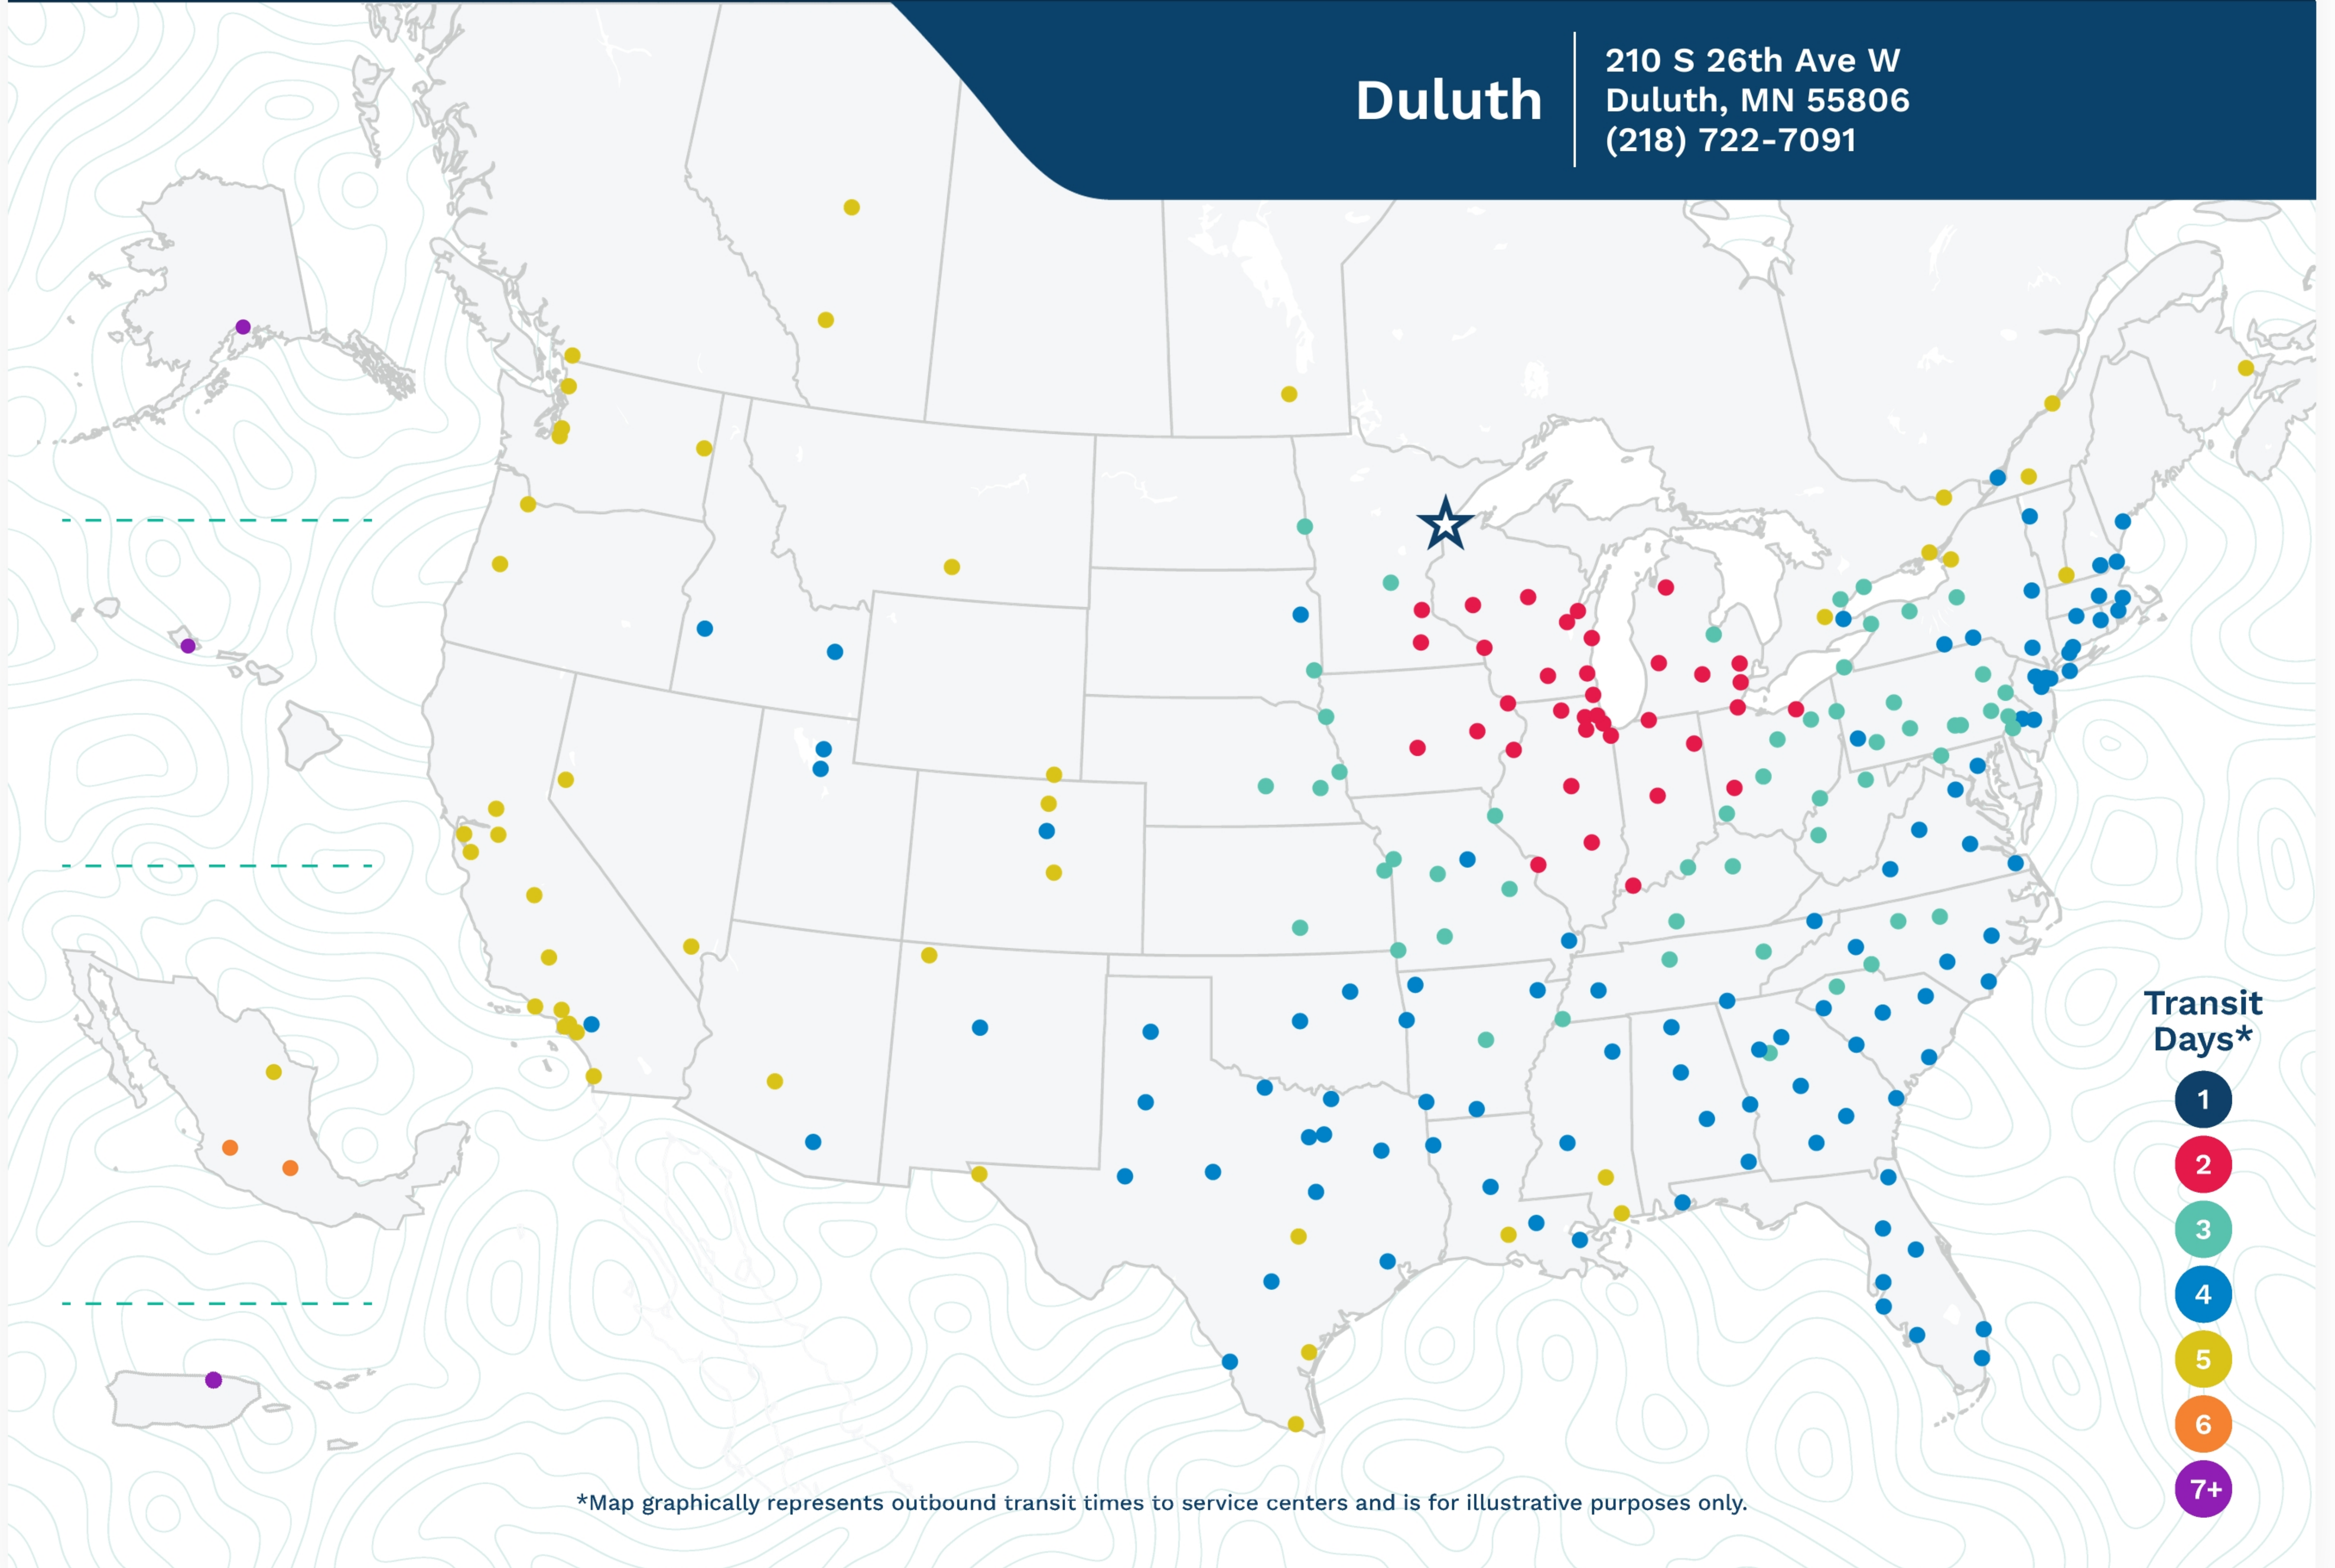

**Duluth**

210 S 26th Ave W  
Duluth, MN 55806  
(218) 722-7091

\*Map graphically represents outbound transit times to service centers and is for illustrative purposes only.