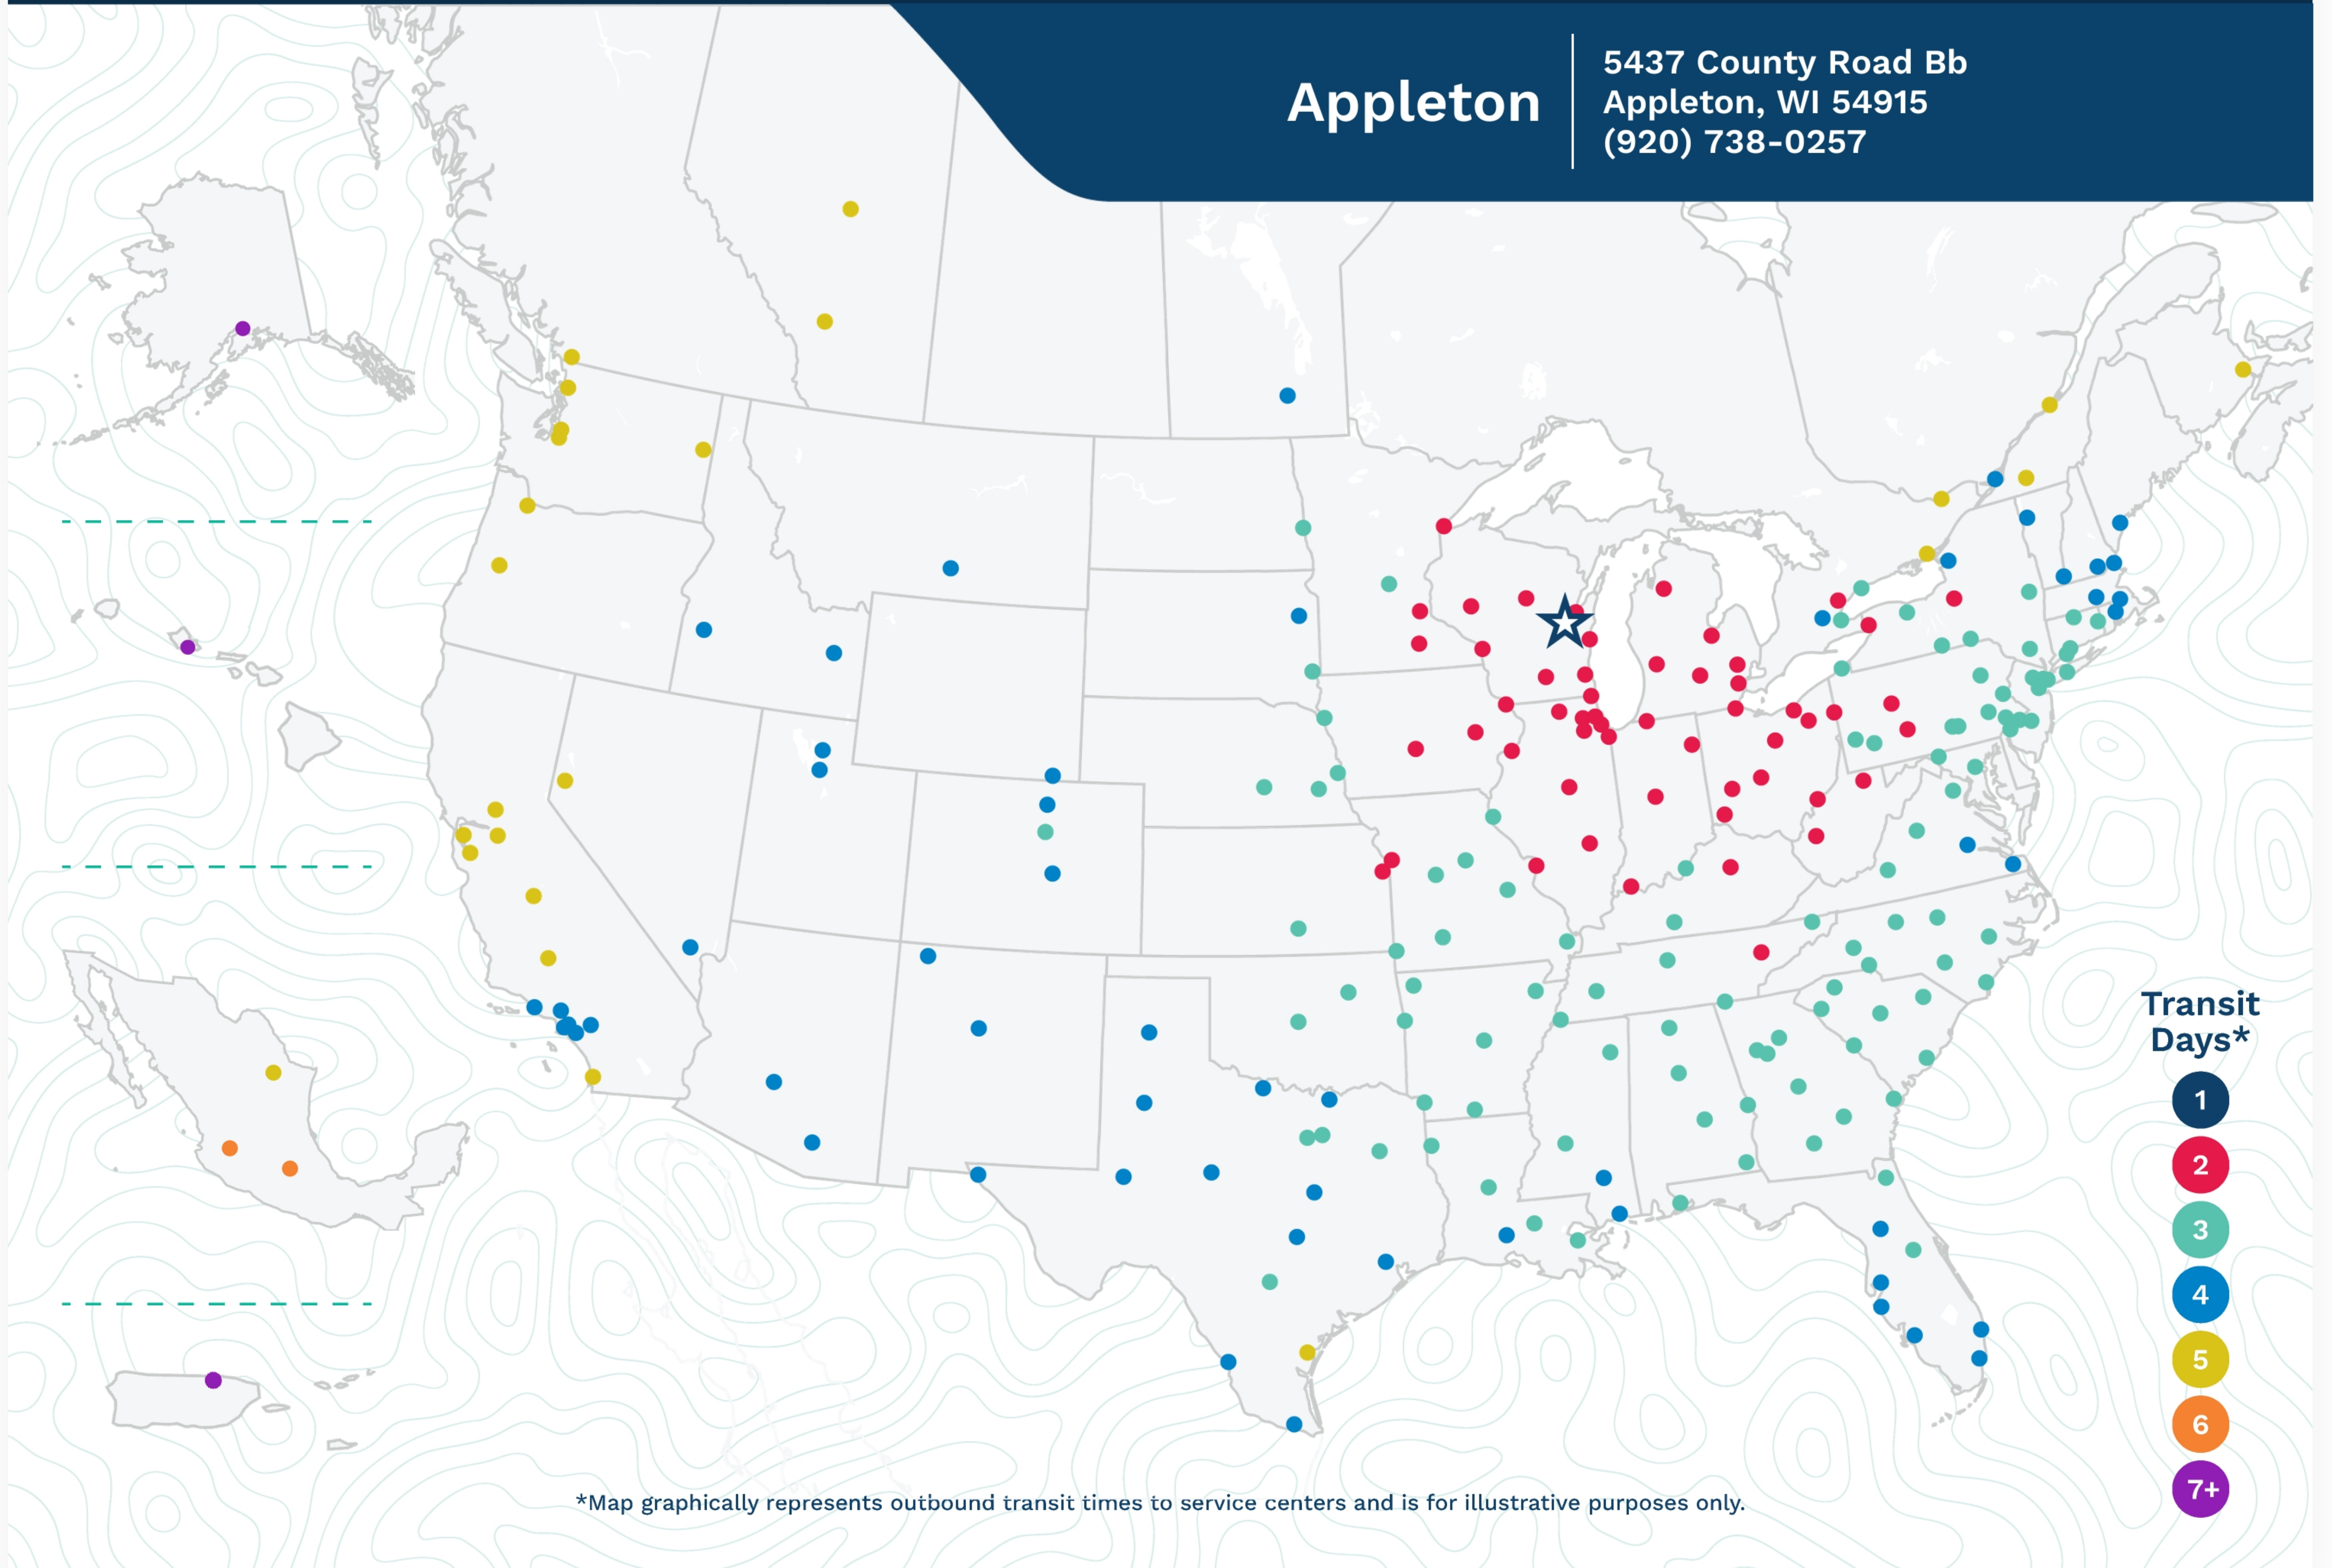

Appleton

5437 County Road Bb
Appleton, WI 54915
(920) 738-0257

*Map graphically represents outbound transit times to service centers and is for illustrative purposes only.