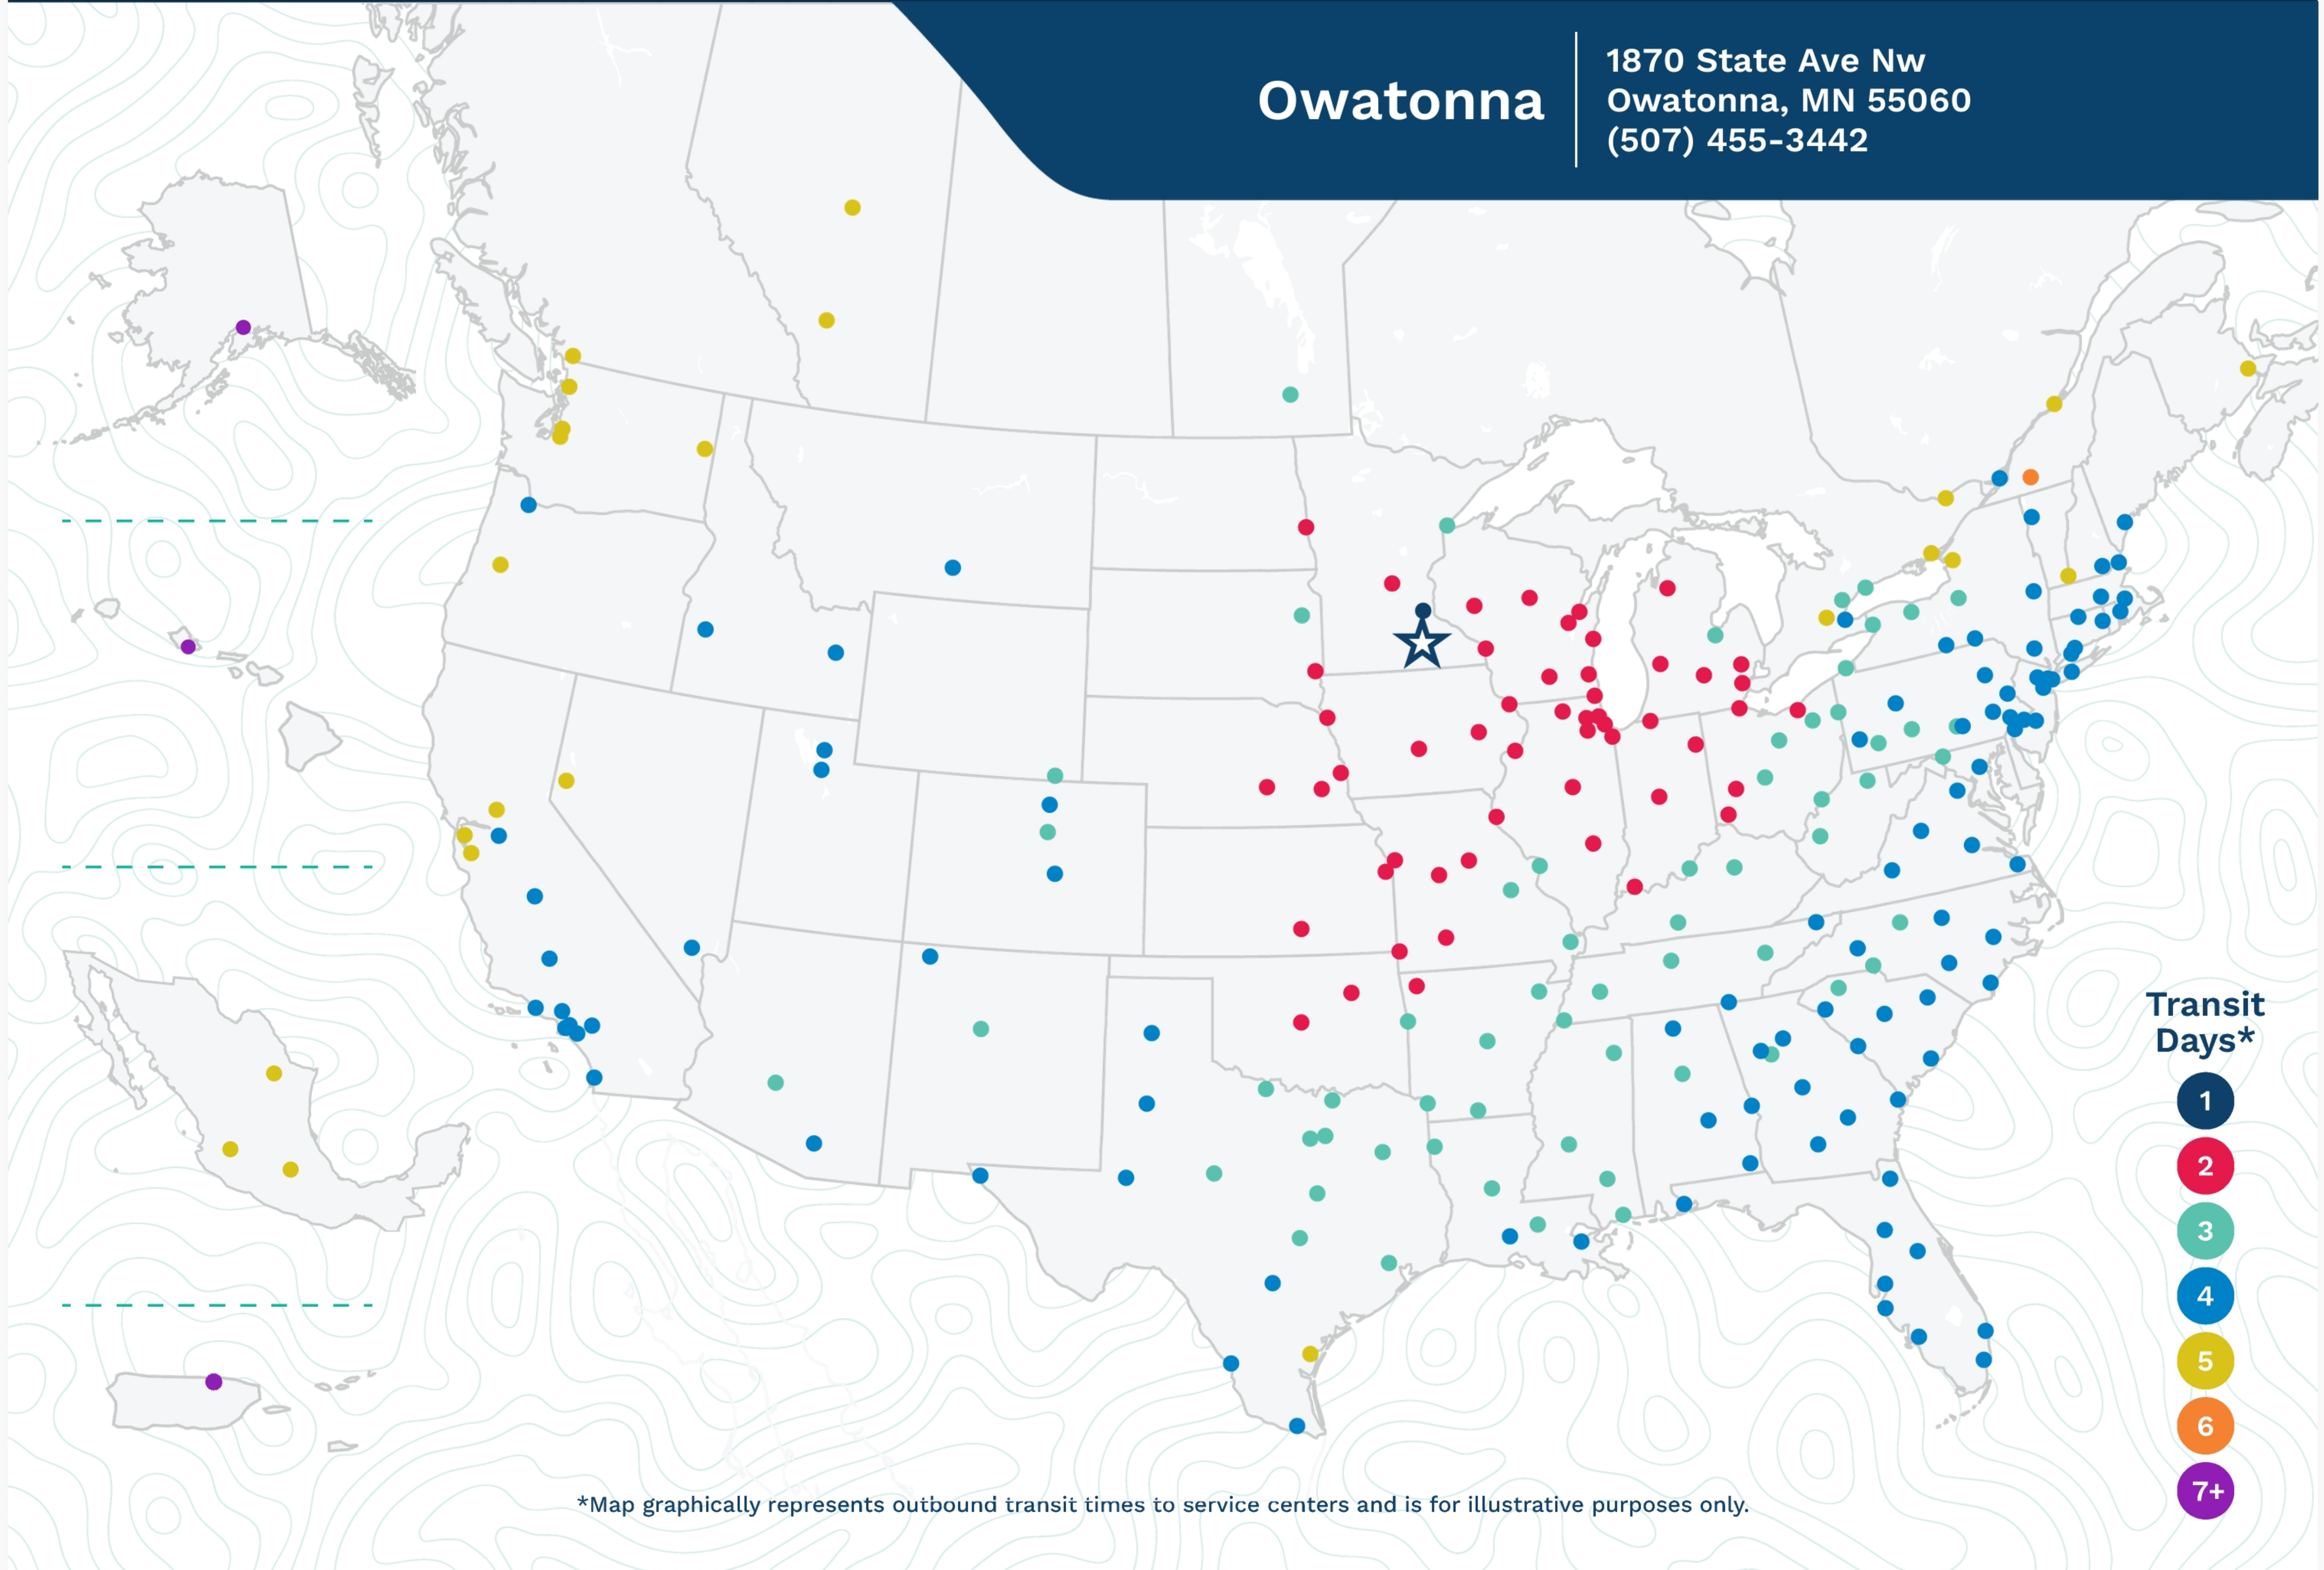

**Owatonna**

1870 State Ave Nw  
Owatonna, MN 55060  
(507) 455-3442

\*Map graphically represents outbound transit times to service centers and is for illustrative purposes only.