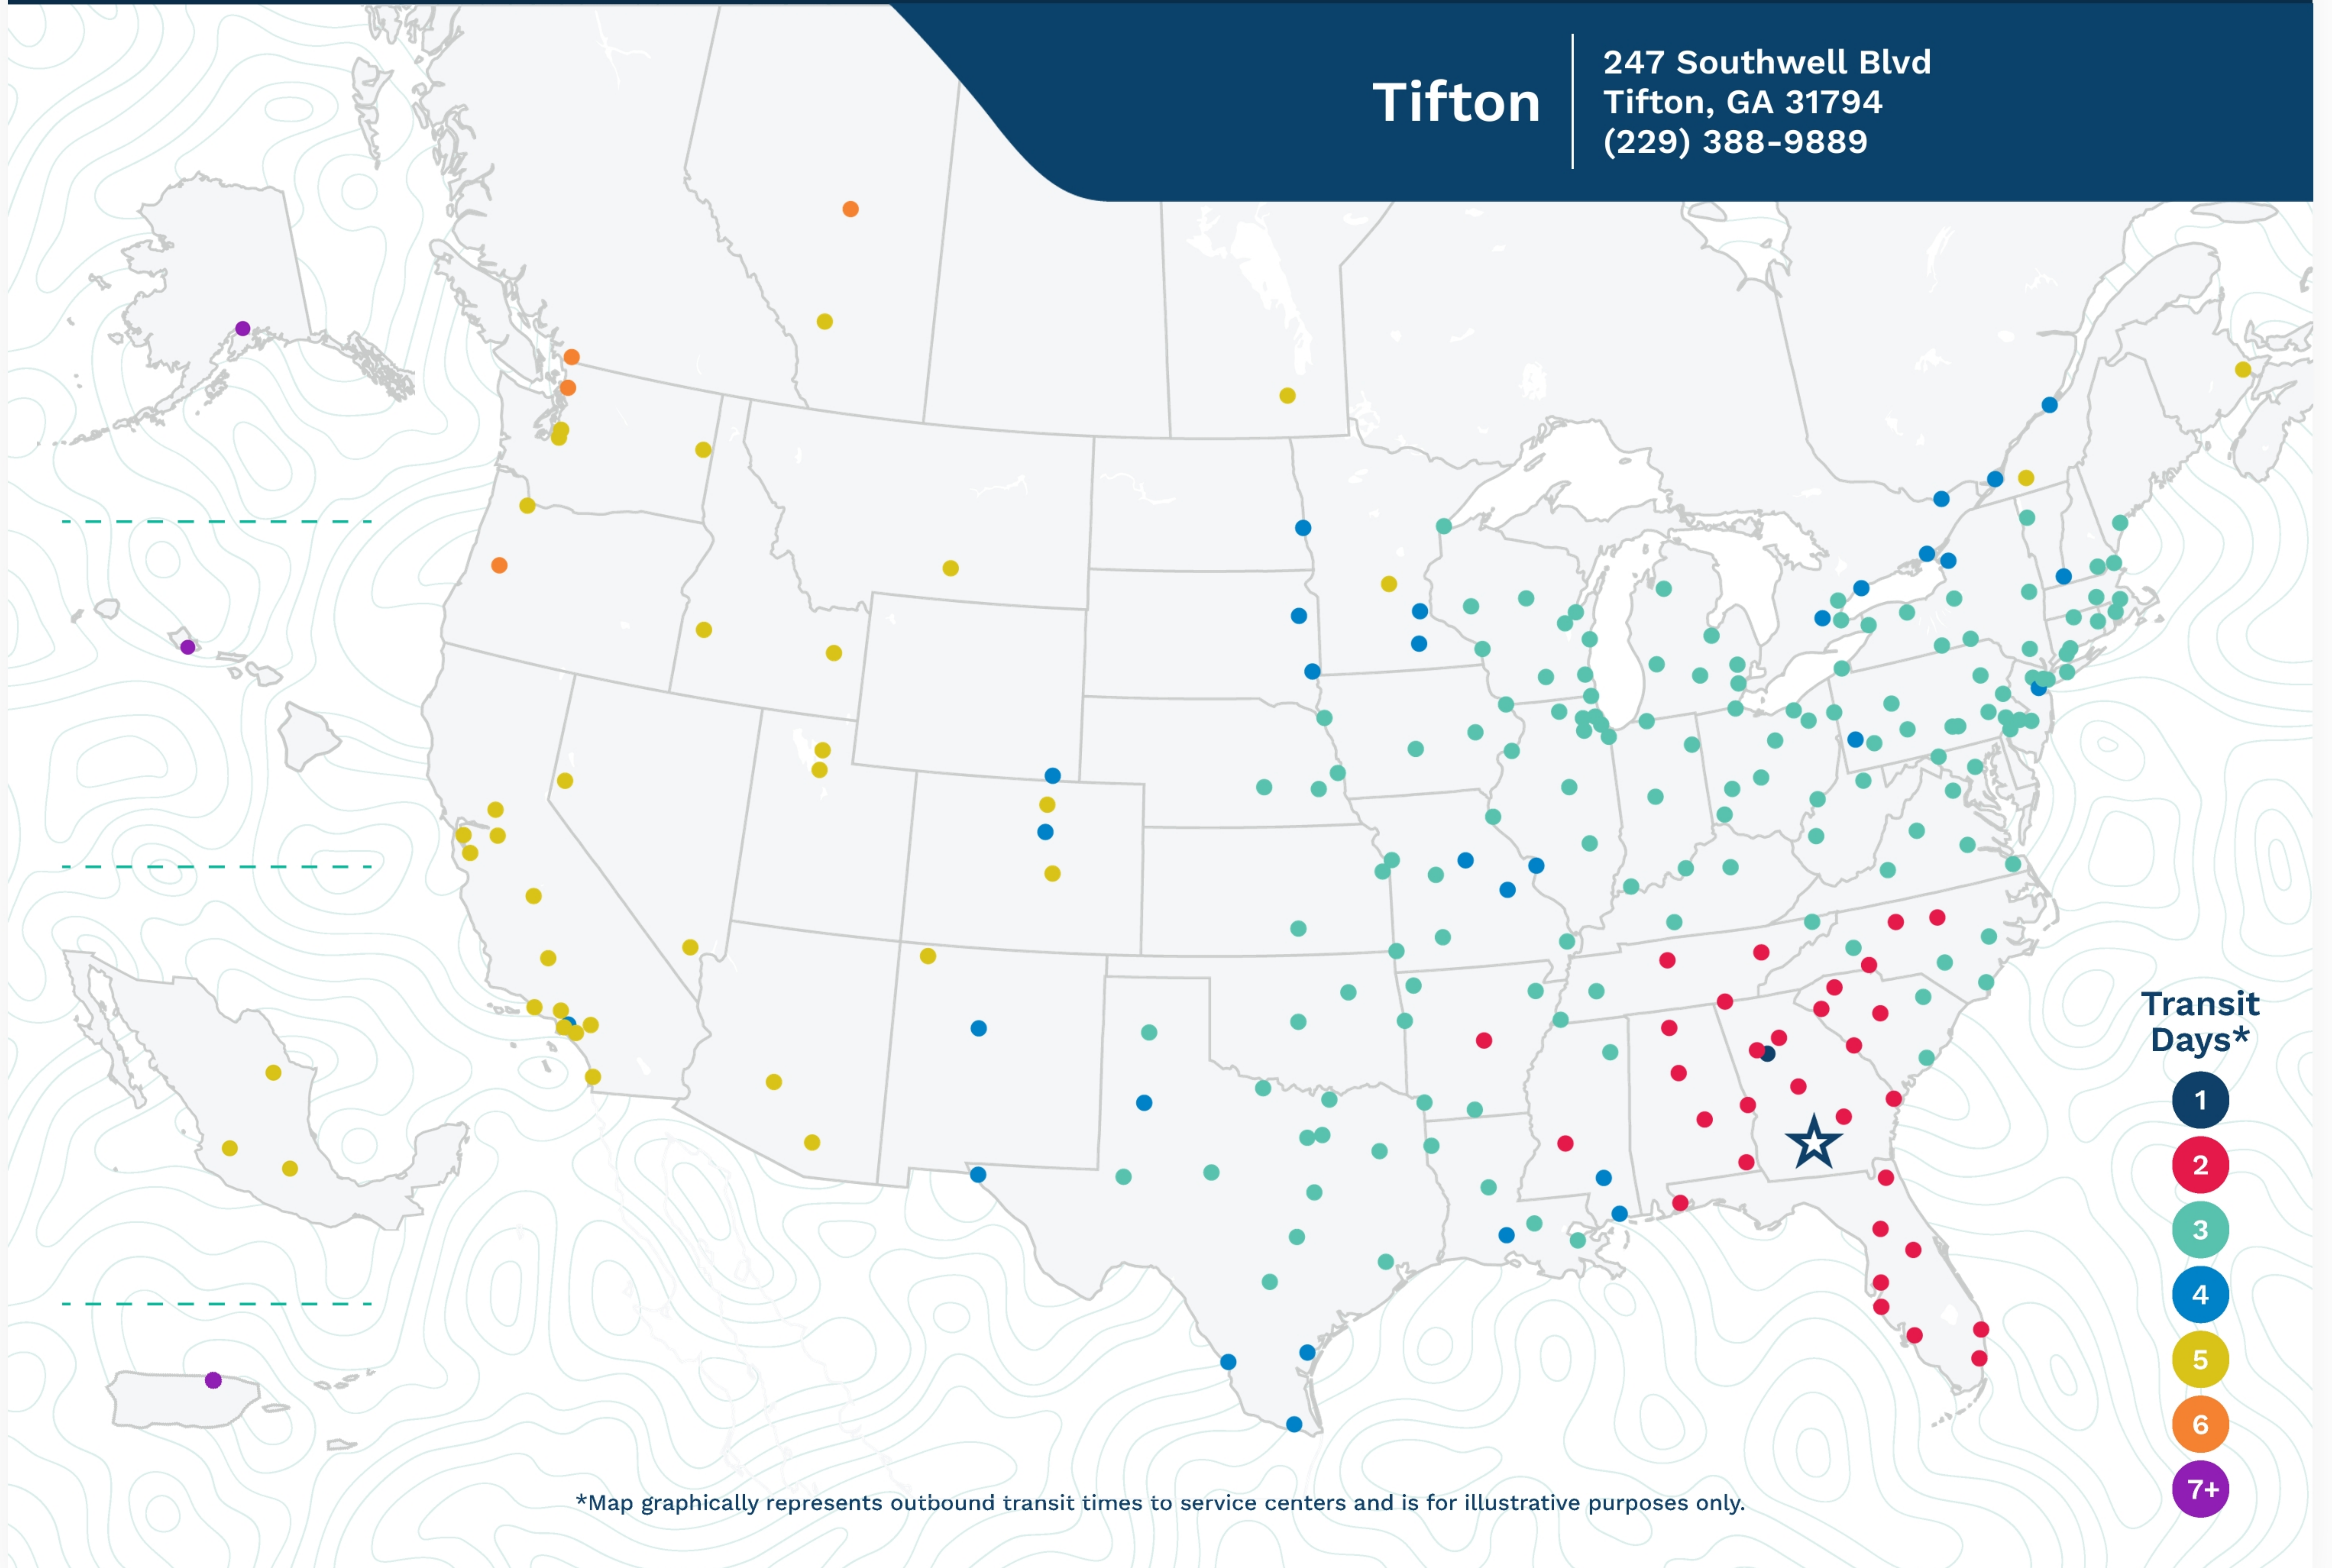

Advertised Transit Times

via the ABF Freight® Network

Tifton

247 Southwell Blvd
Tifton, GA 31794
(229) 388-9889

*Map graphically represents outbound transit times to service centers and is for illustrative purposes only.