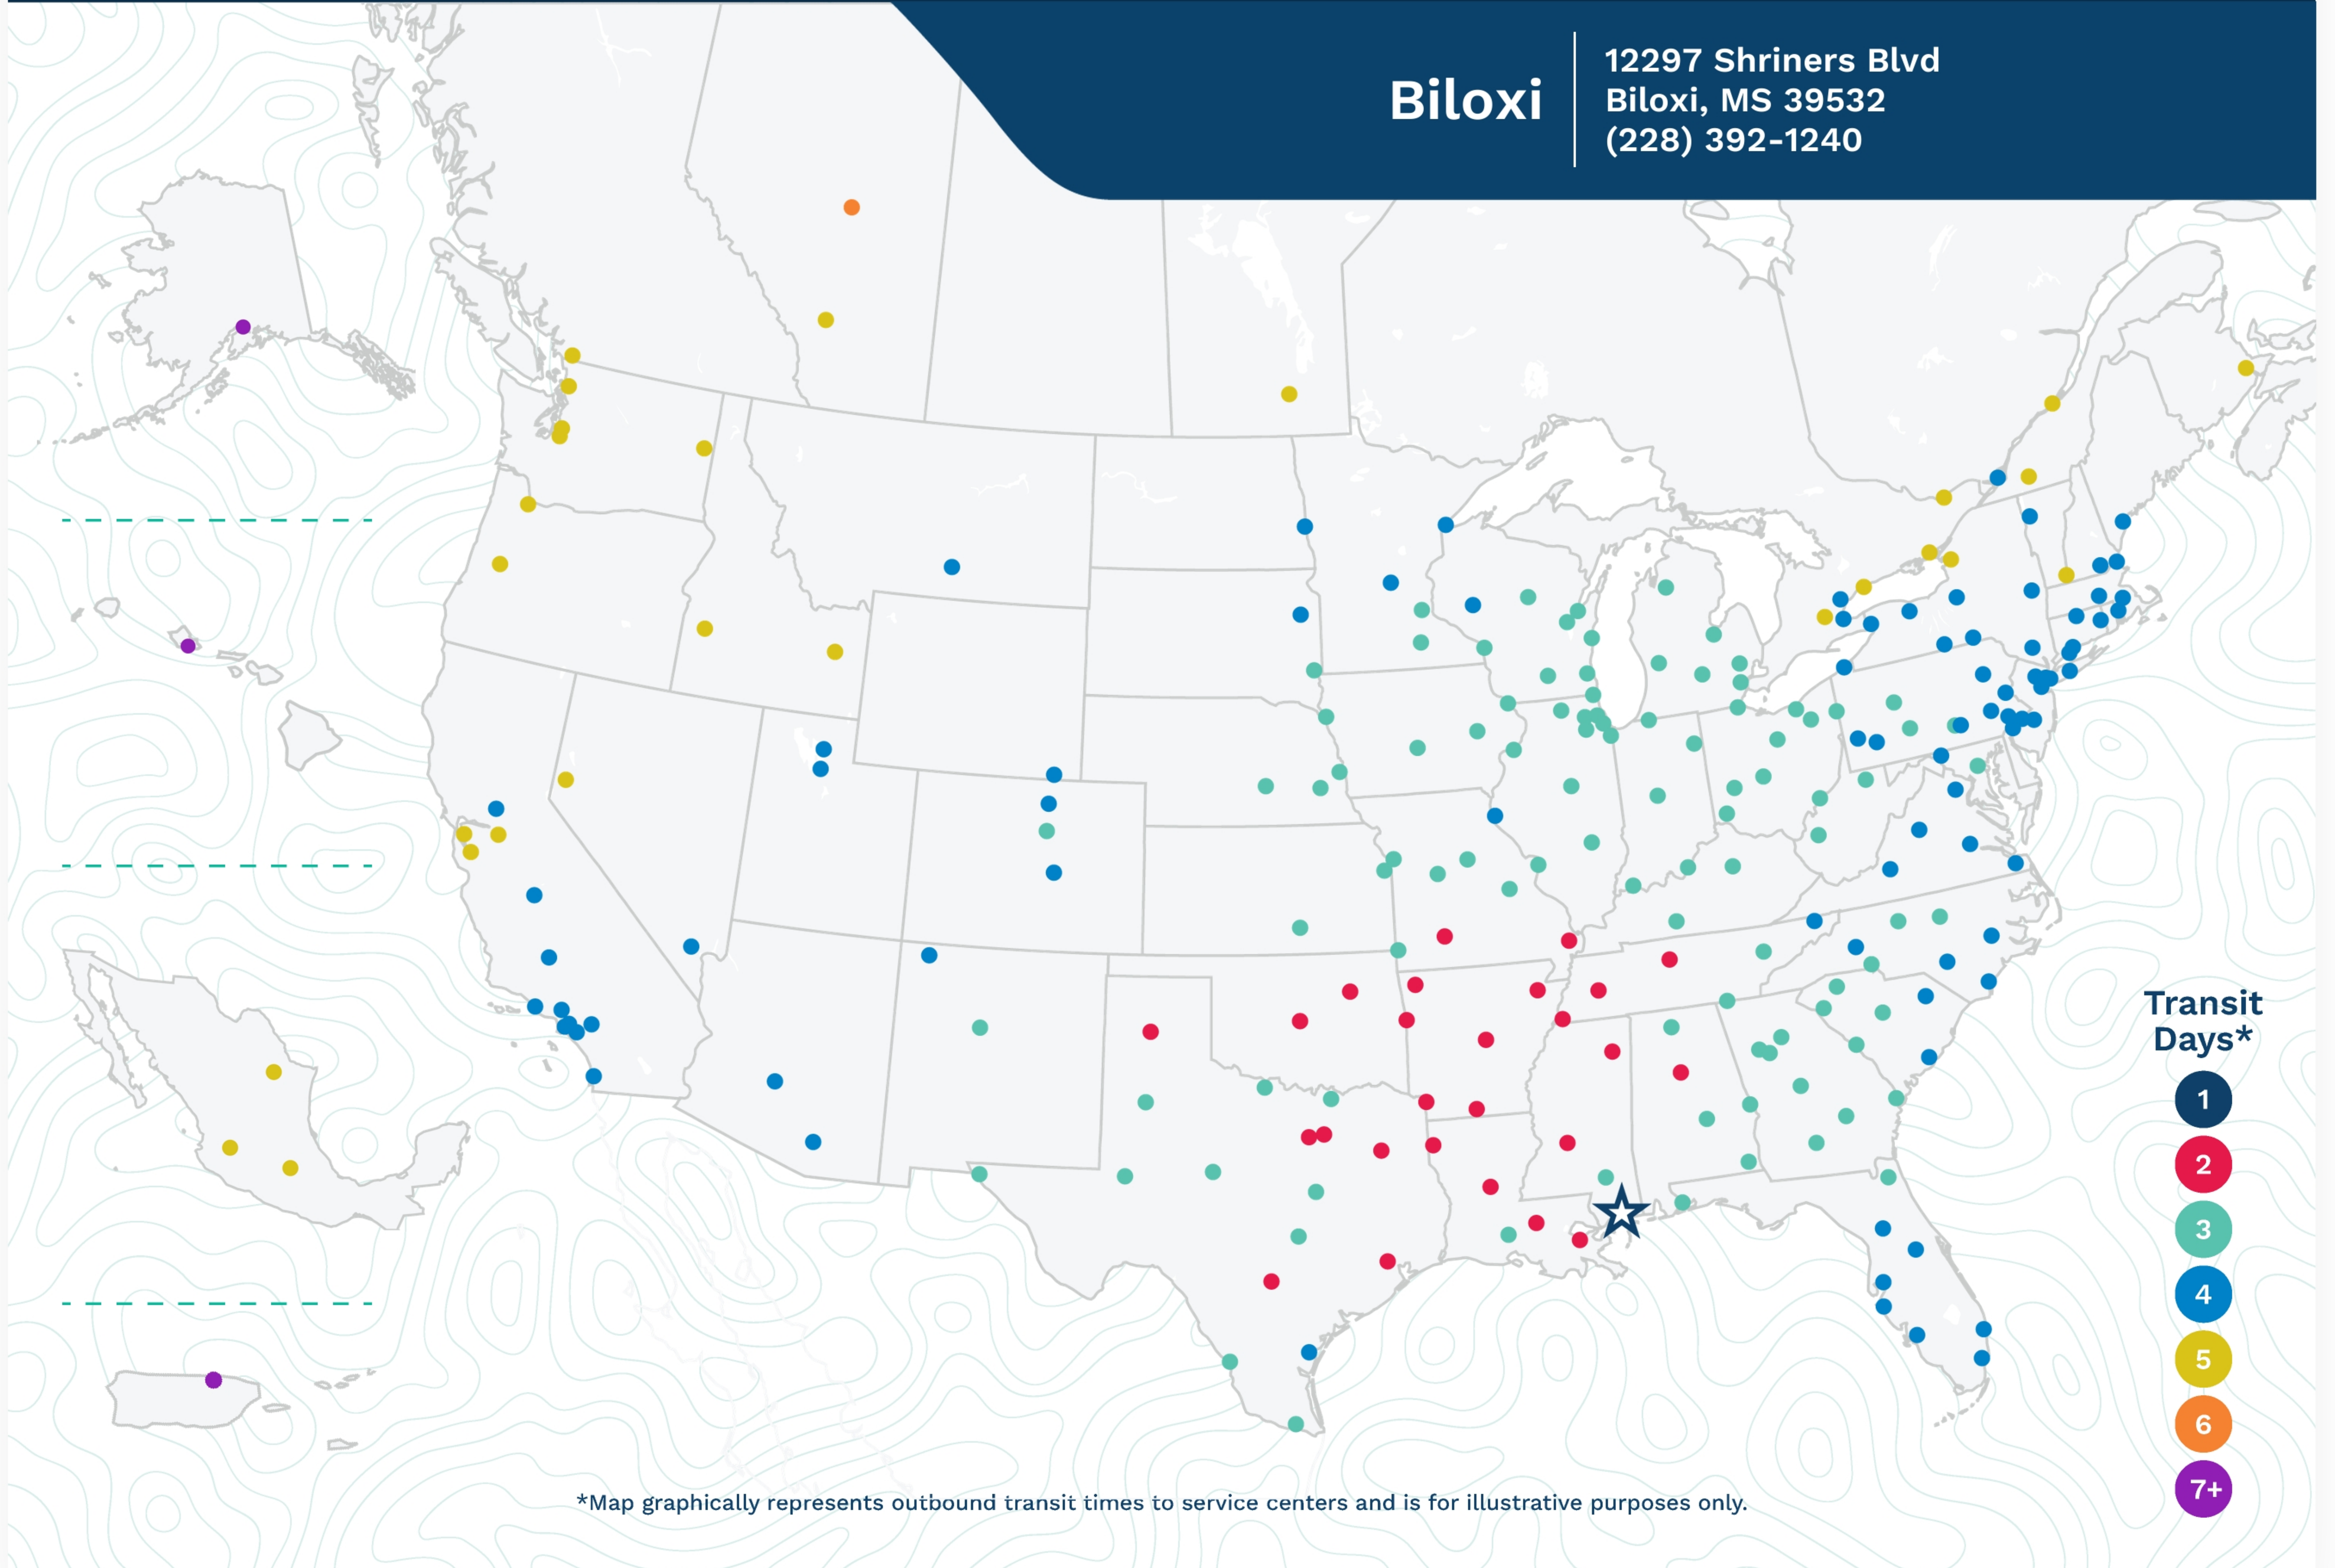

Advertised Transit Times

via the ABF Freight® Network

Biloxi

12297 Shriners Blvd
Biloxi, MS 39532
(228) 392-1240

*Map graphically represents outbound transit times to service centers and is for illustrative purposes only.