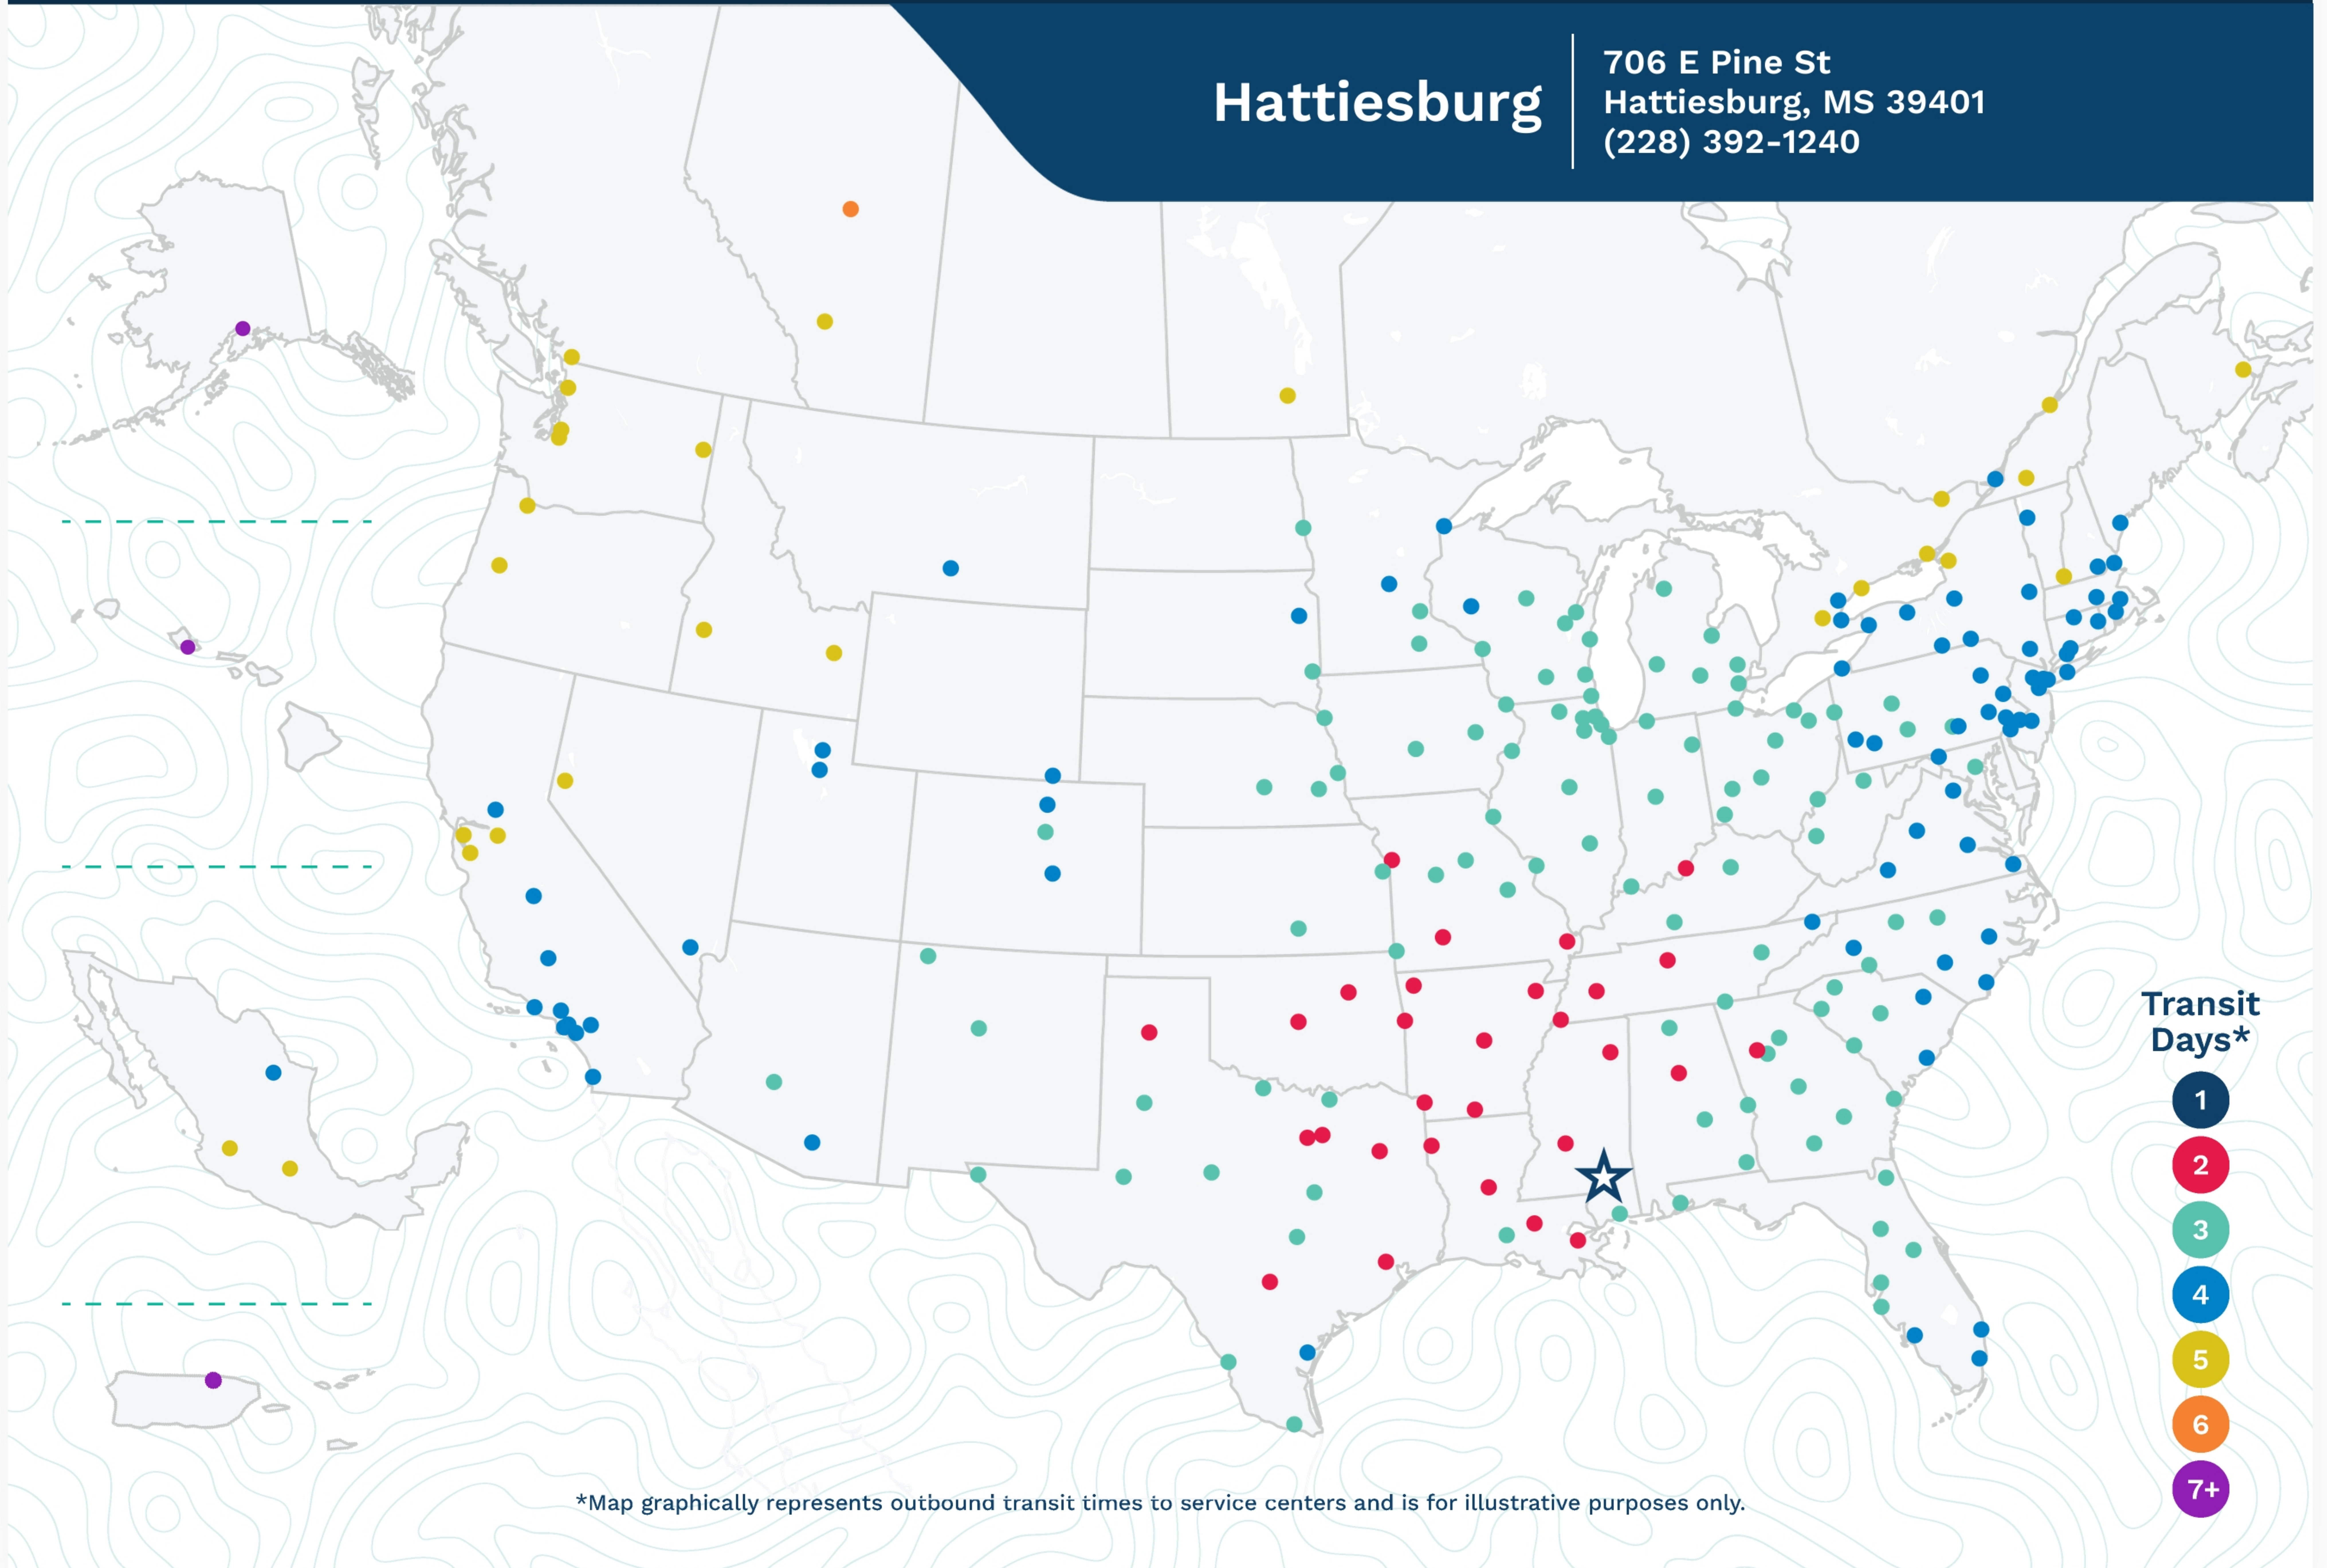

## Hattiesburg

706 E Pine St  
Hattiesburg, MS 39401  
(228) 392-1240

\*Map graphically represents outbound transit times to service centers and is for illustrative purposes only.