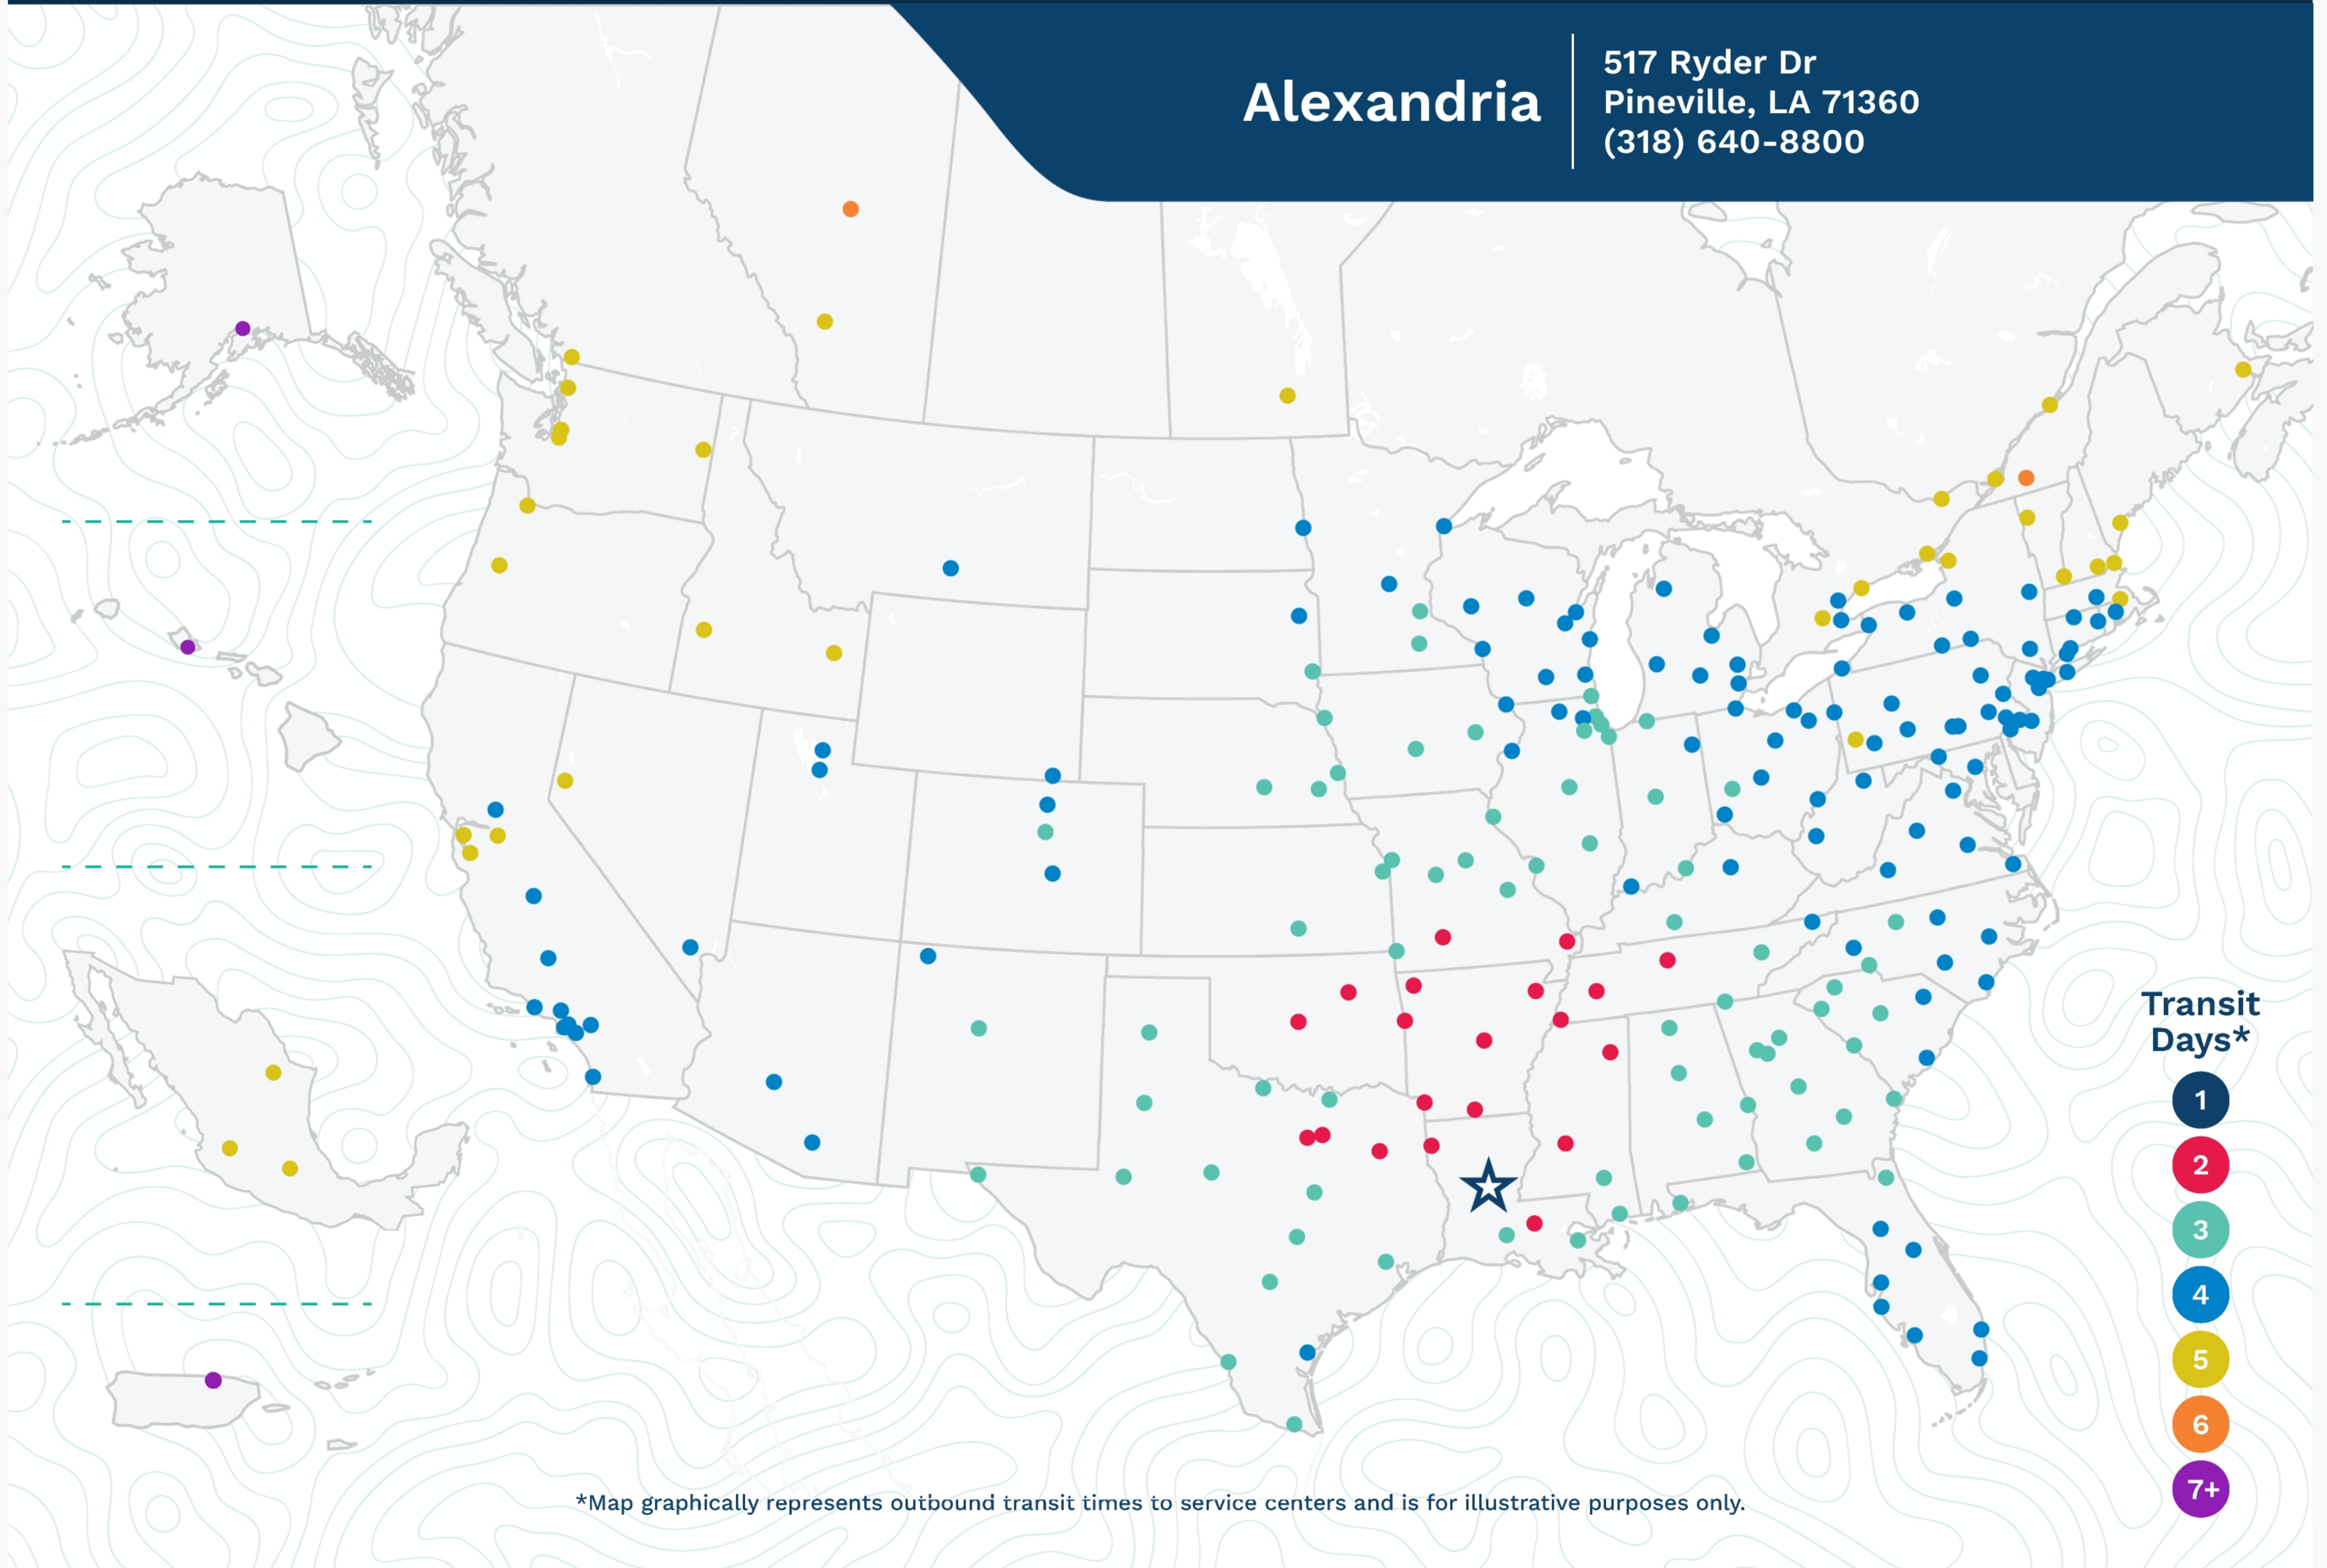

Advertised Transit Times

via the ABF Freight® Network

Alexandria

517 Ryder Dr
Pineville, LA 71360
(318) 640-8800

*Map graphically represents outbound transit times to service centers and is for illustrative purposes only.