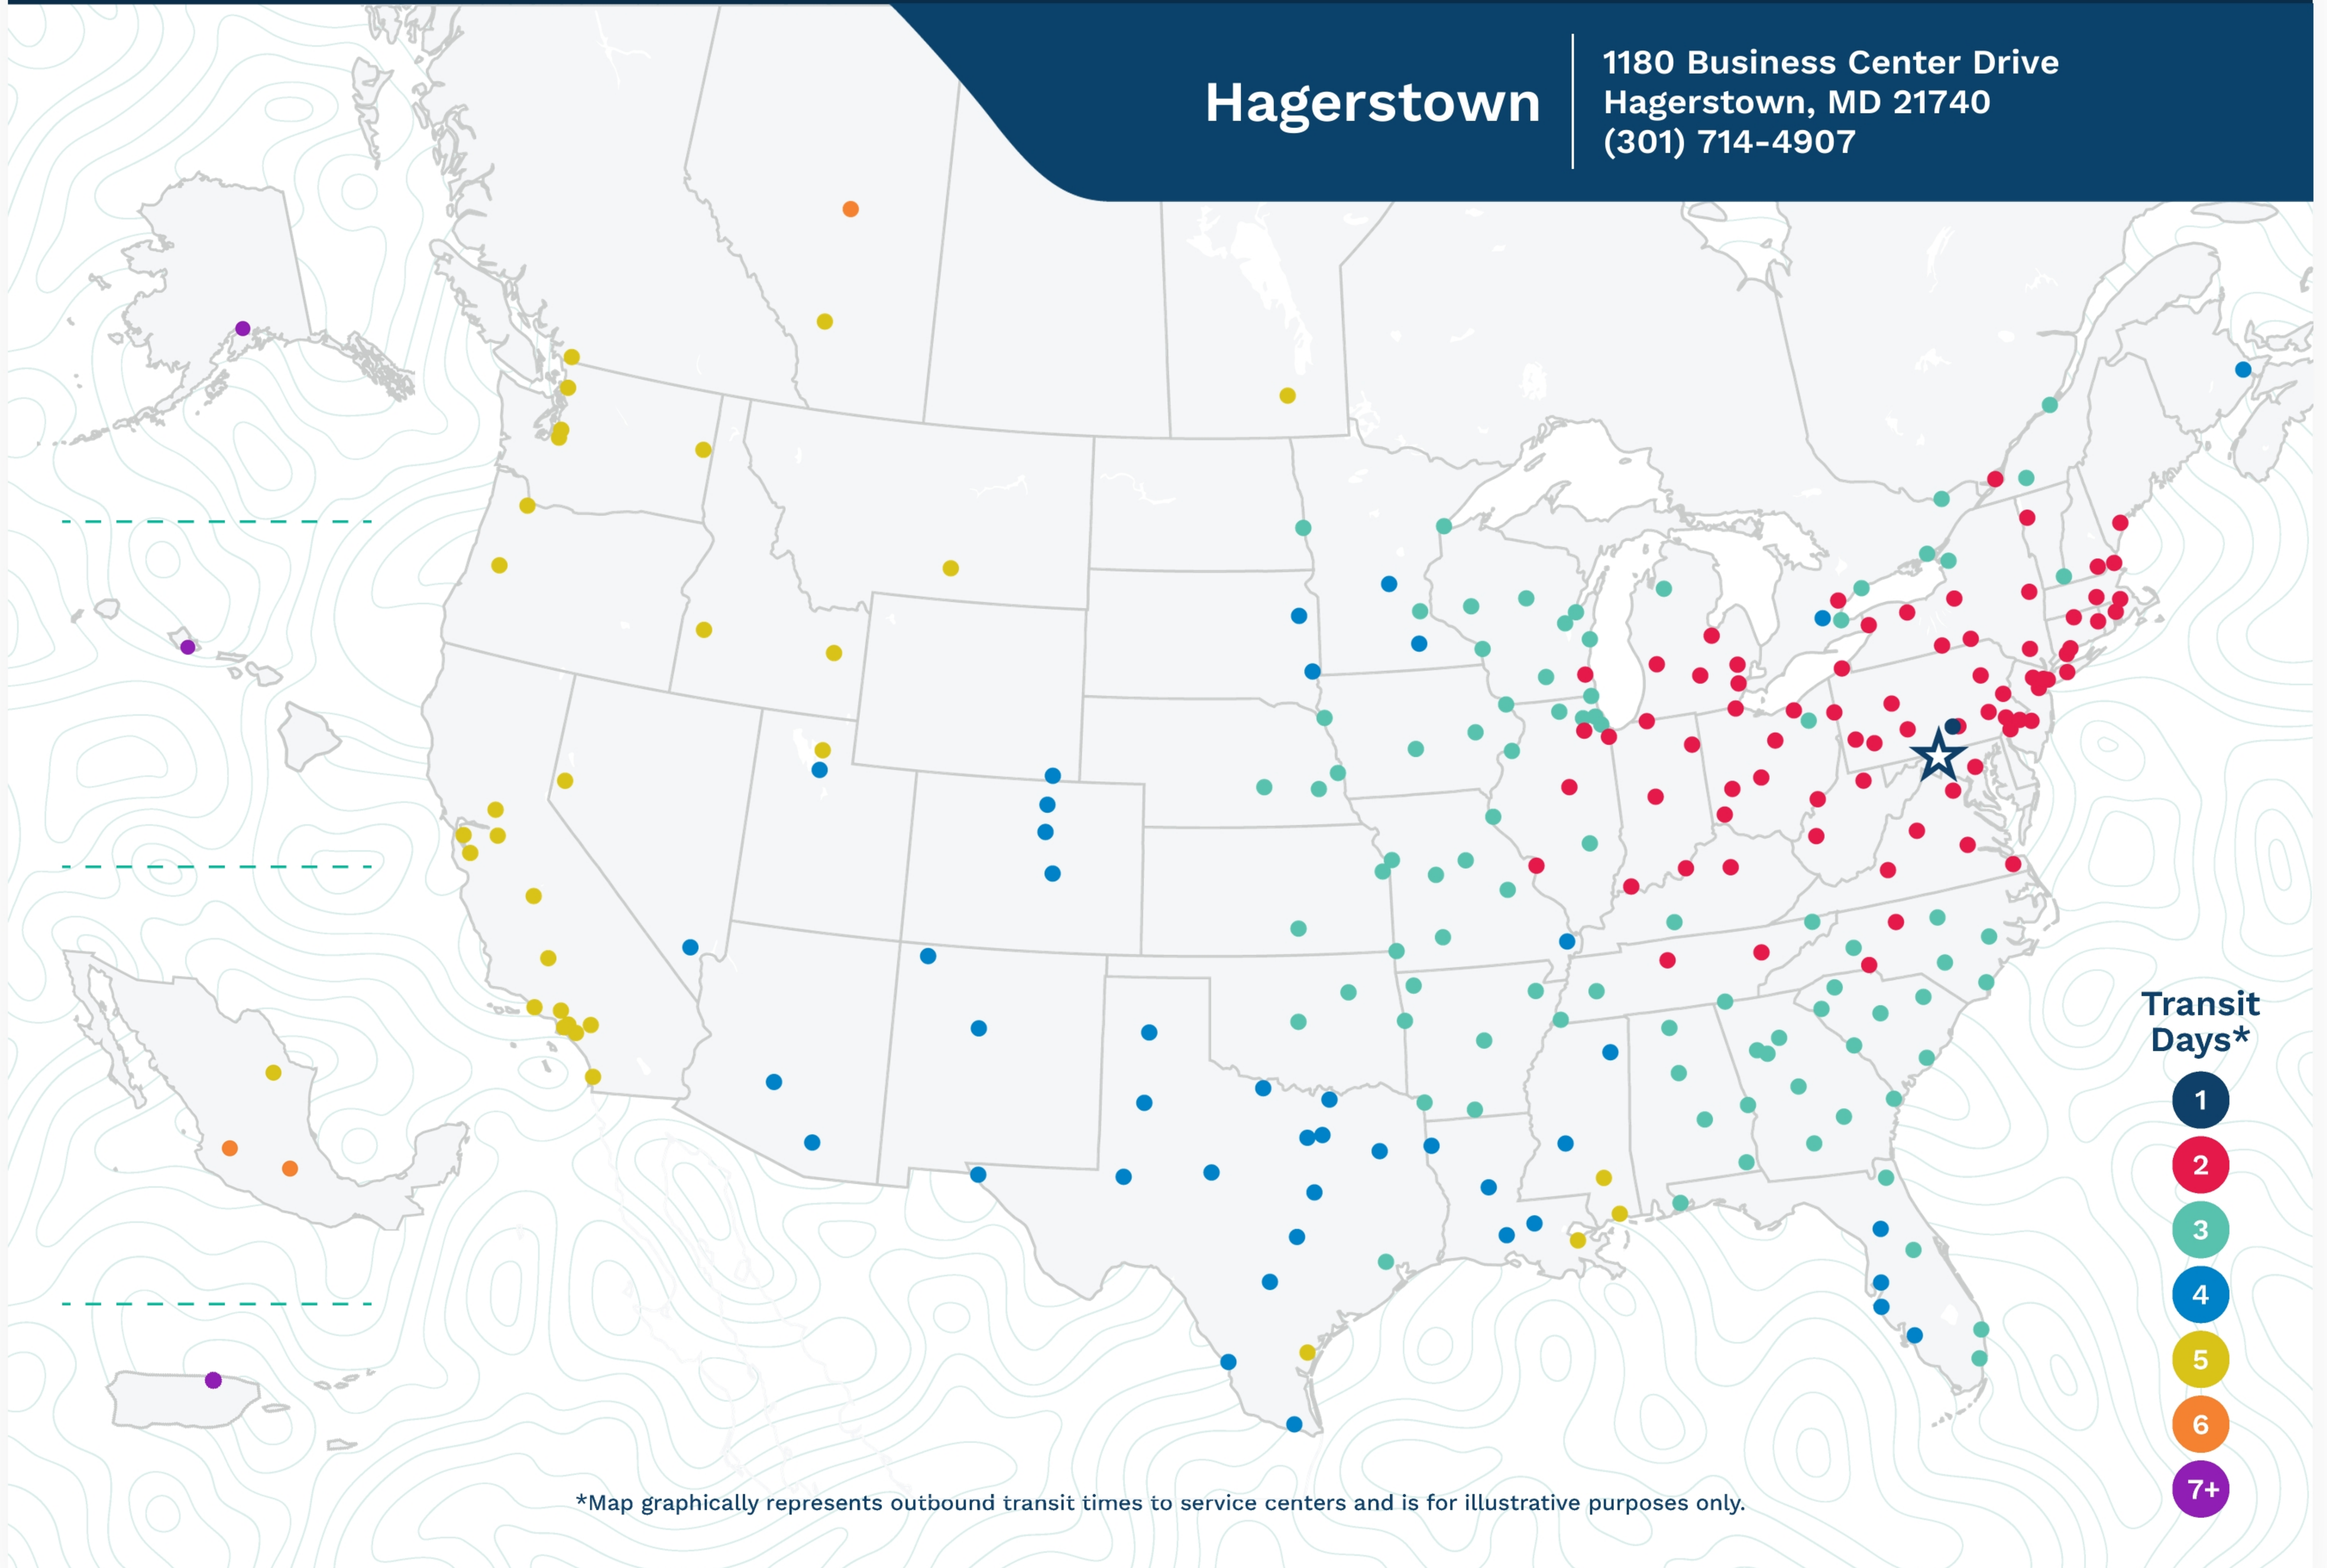

Advertised Transit Times

via the ABF Freight® Network

Hagerstown

1180 Business Center Drive
Hagerstown, MD 21740
(301) 714-4907

*Map graphically represents outbound transit times to service centers and is for illustrative purposes only.