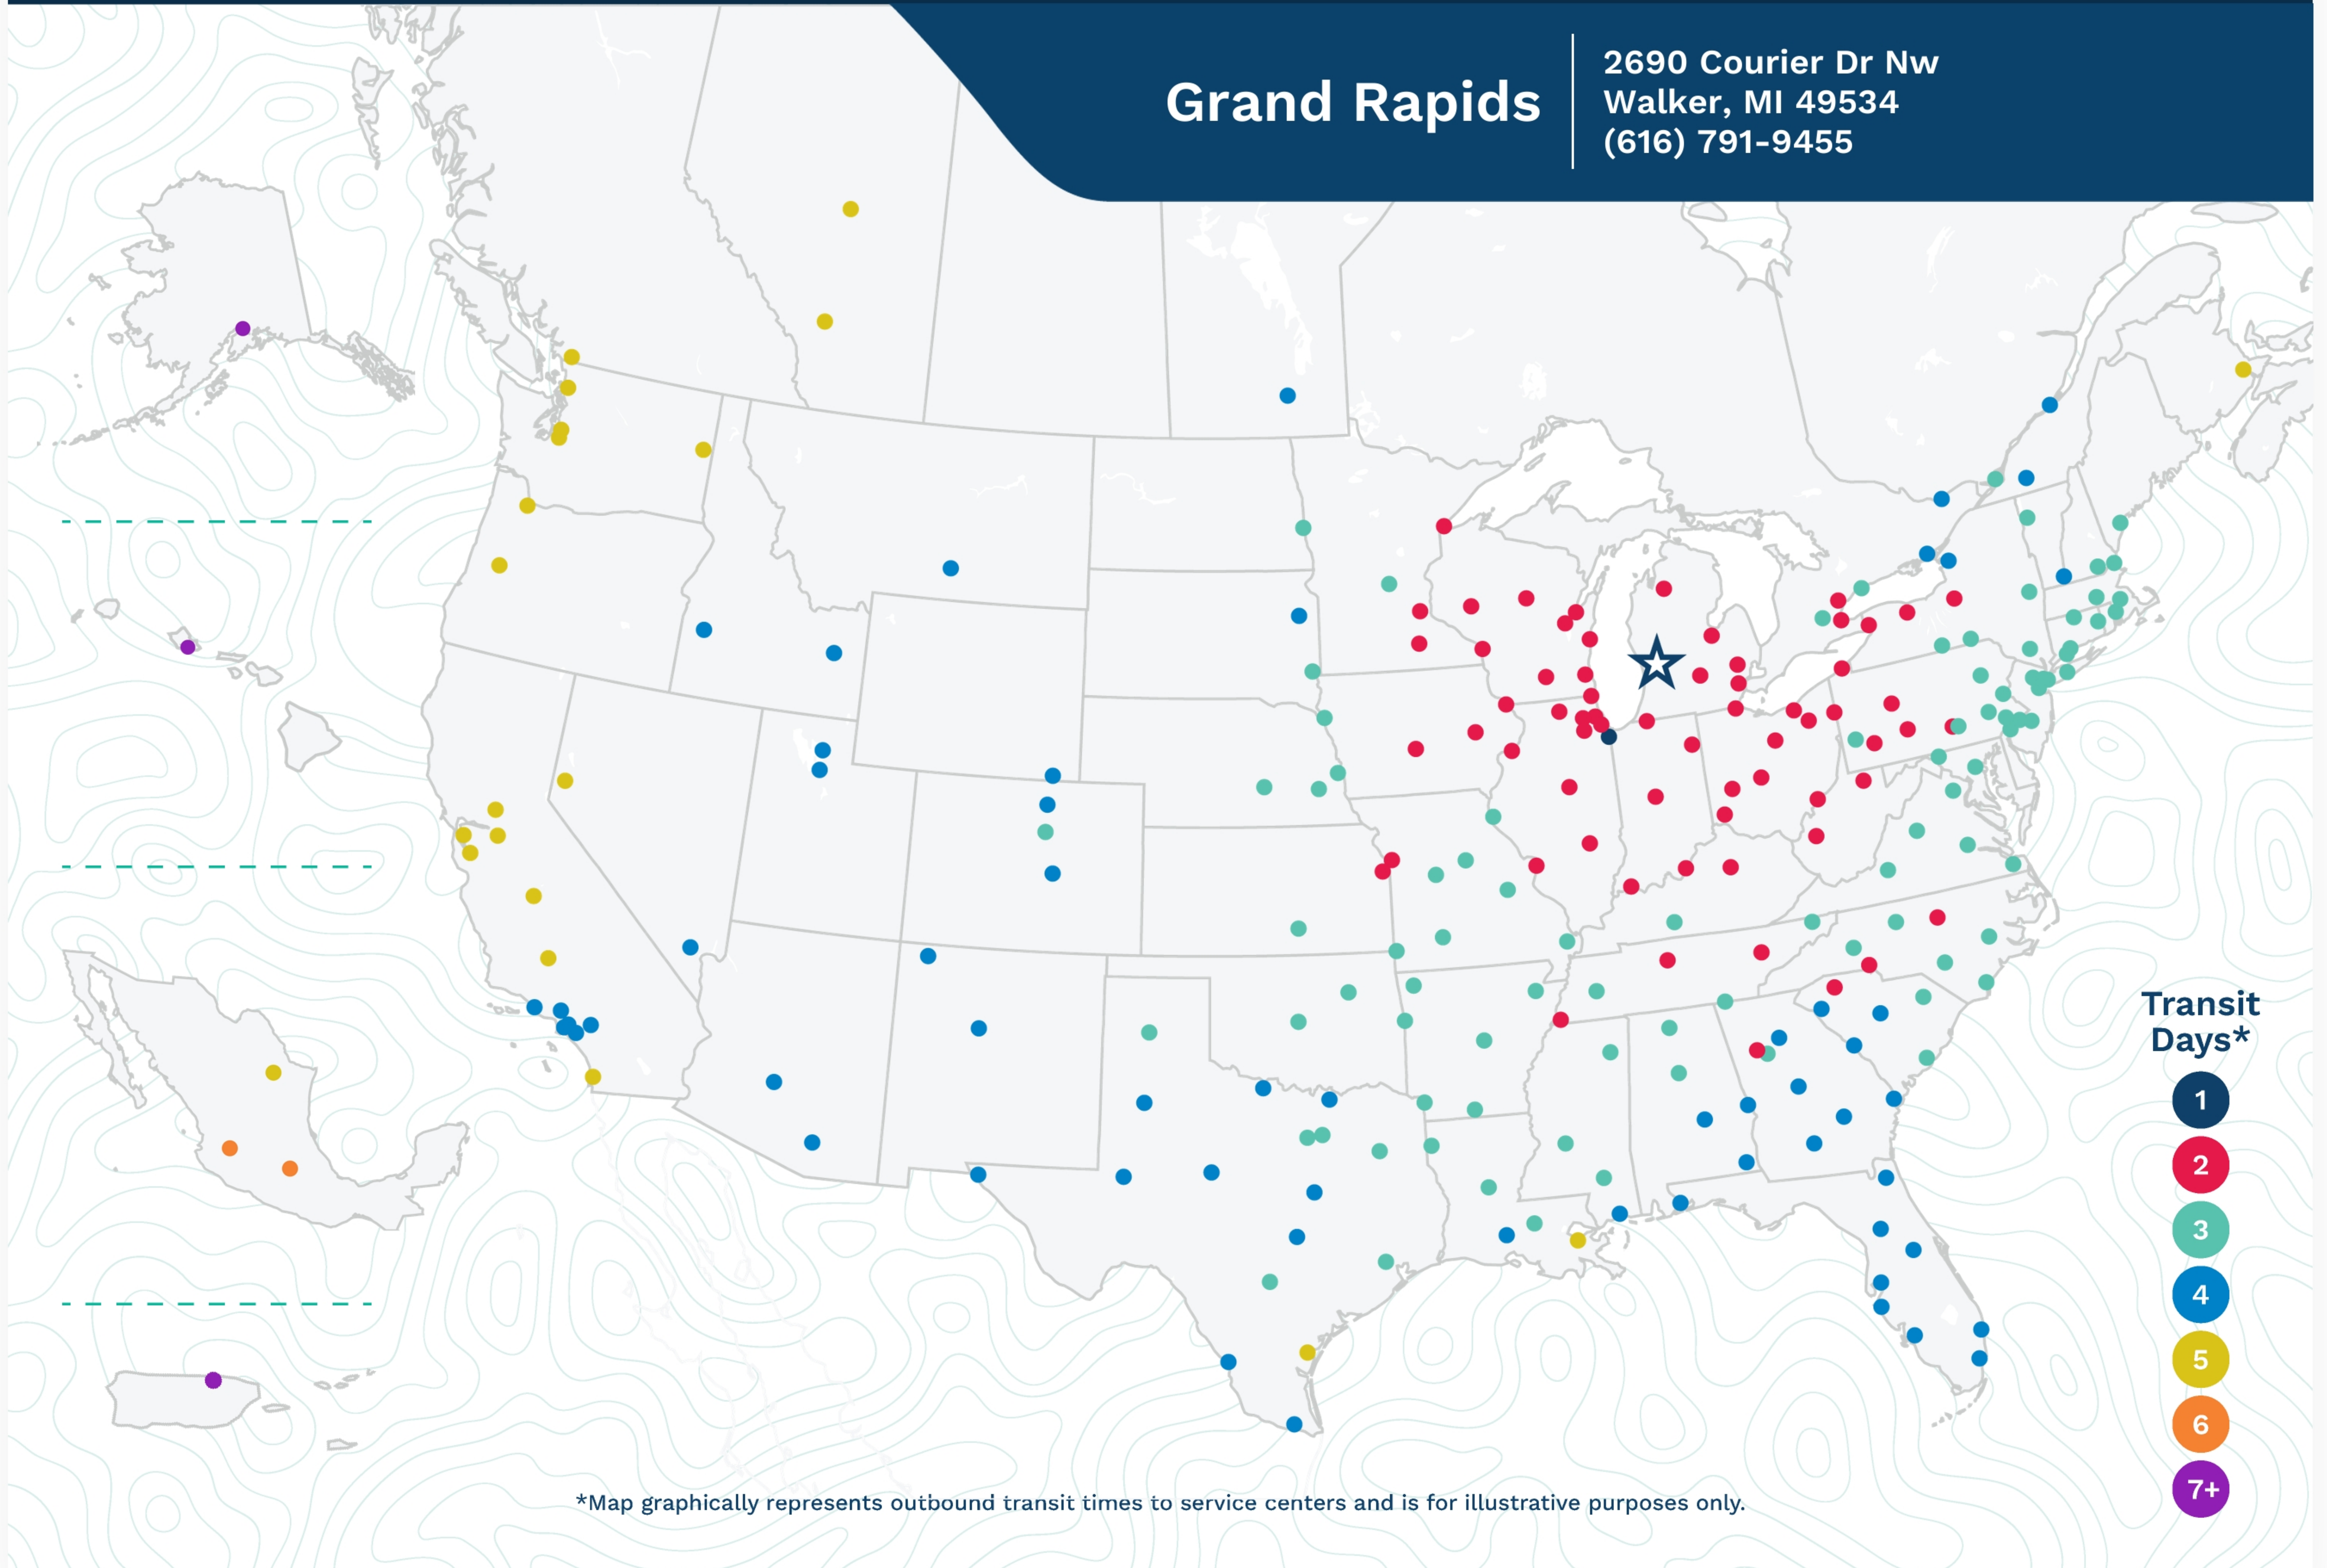

# Advertised Transit Times

via the ABF Freight® Network

## Grand Rapids

2690 Courier Dr Nw  
Walker, MI 49534  
(616) 791-9455

\*Map graphically represents outbound transit times to service centers and is for illustrative purposes only.