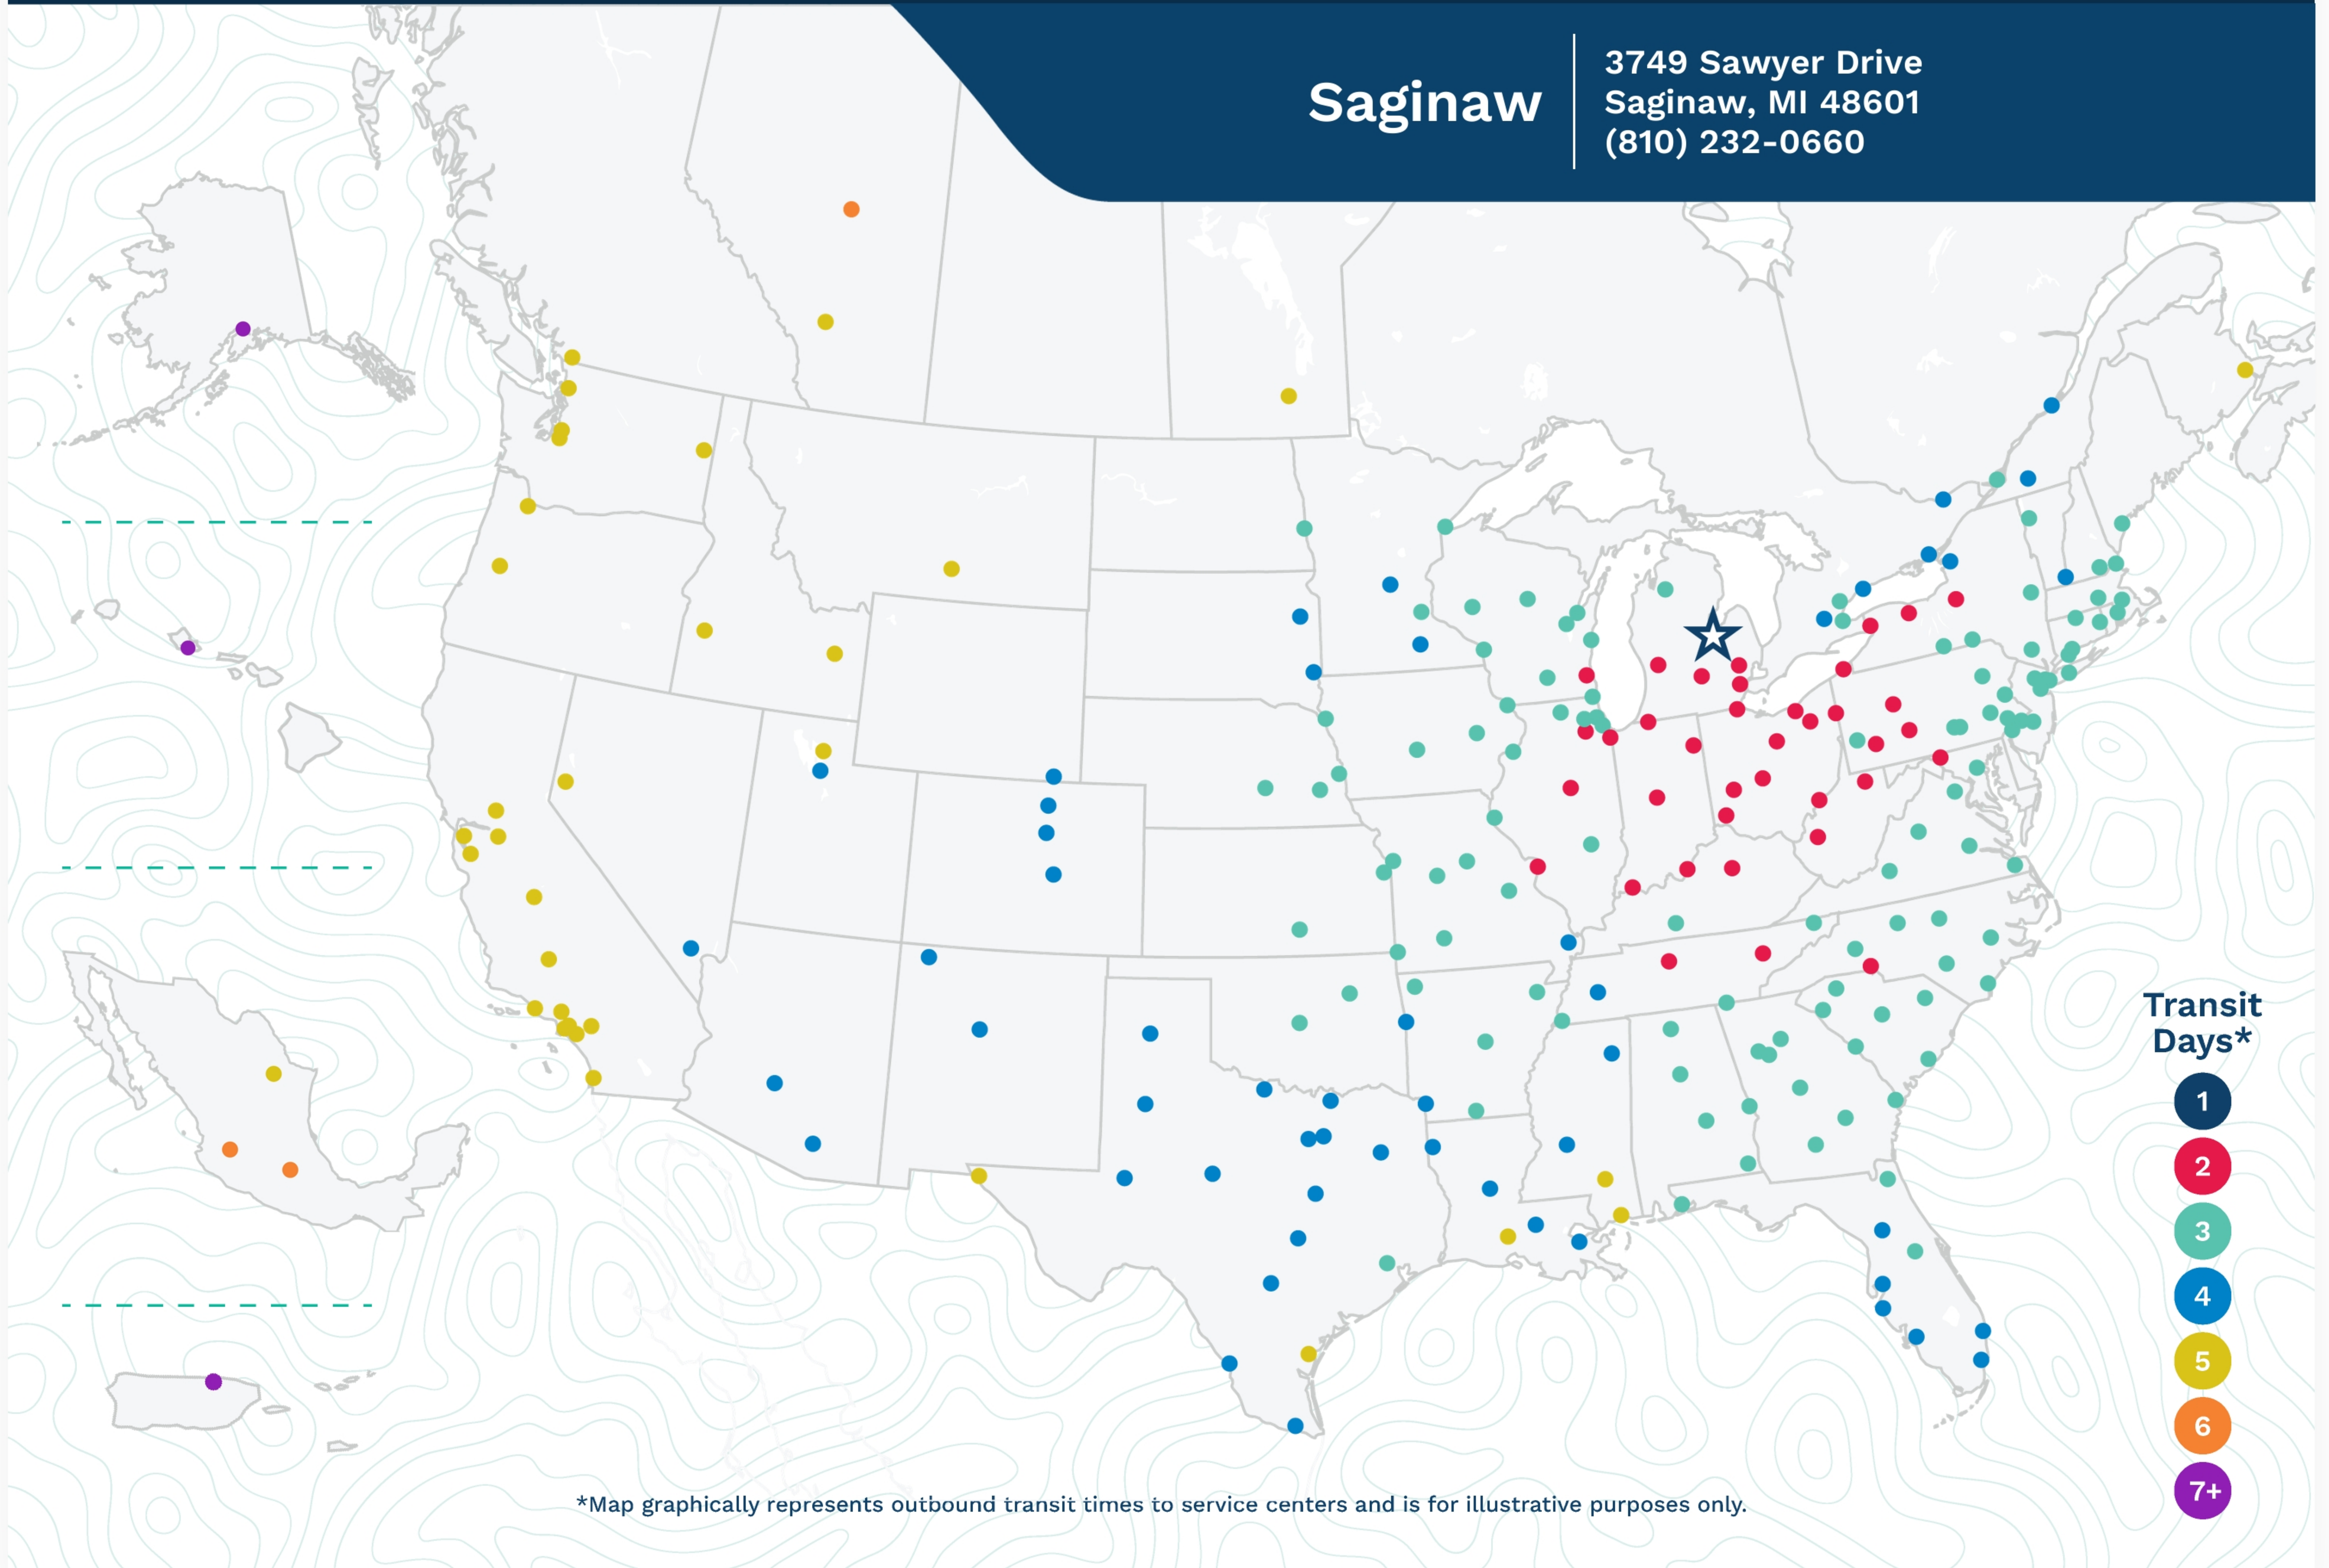

# Advertised Transit Times

via the ABF Freight® Network

**Saginaw**

3749 Sawyer Drive  
Saginaw, MI 48601  
(810) 232-0660

\*Map graphically represents outbound transit times to service centers and is for illustrative purposes only.