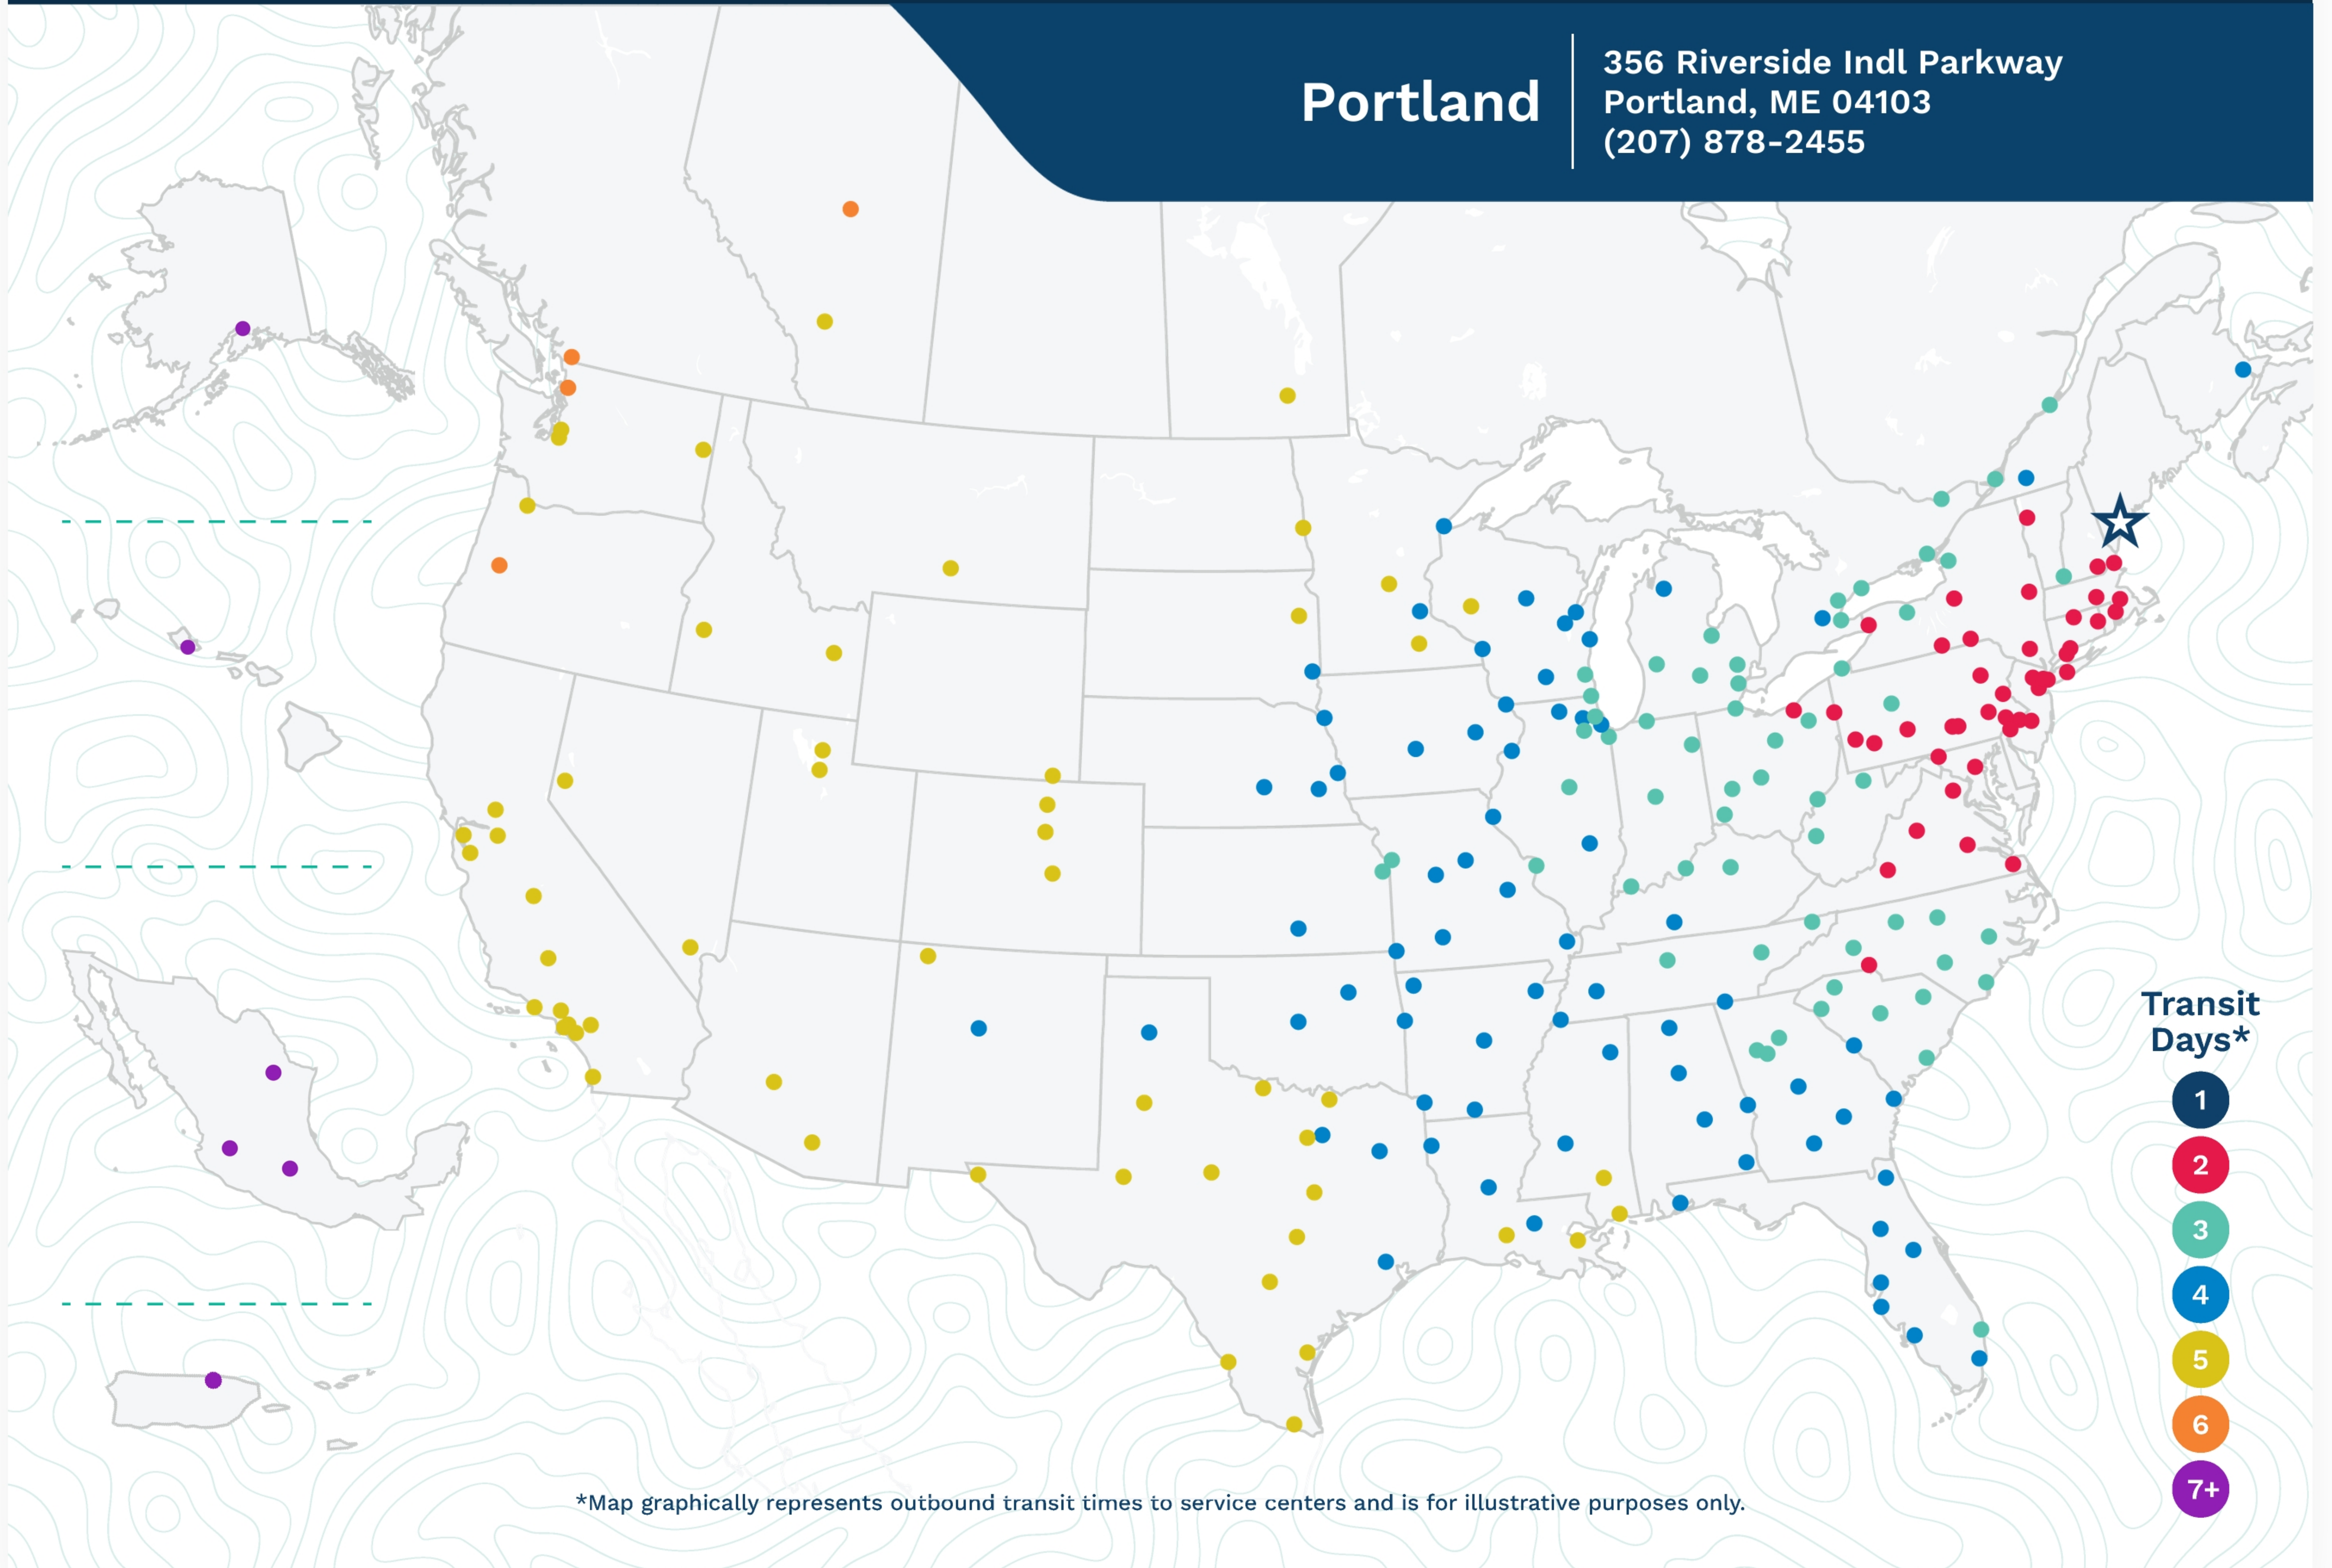

Portland

356 Riverside Indl Parkway
Portland, ME 04103
(207) 878-2455

*Map graphically represents outbound transit times to service centers and is for illustrative purposes only.