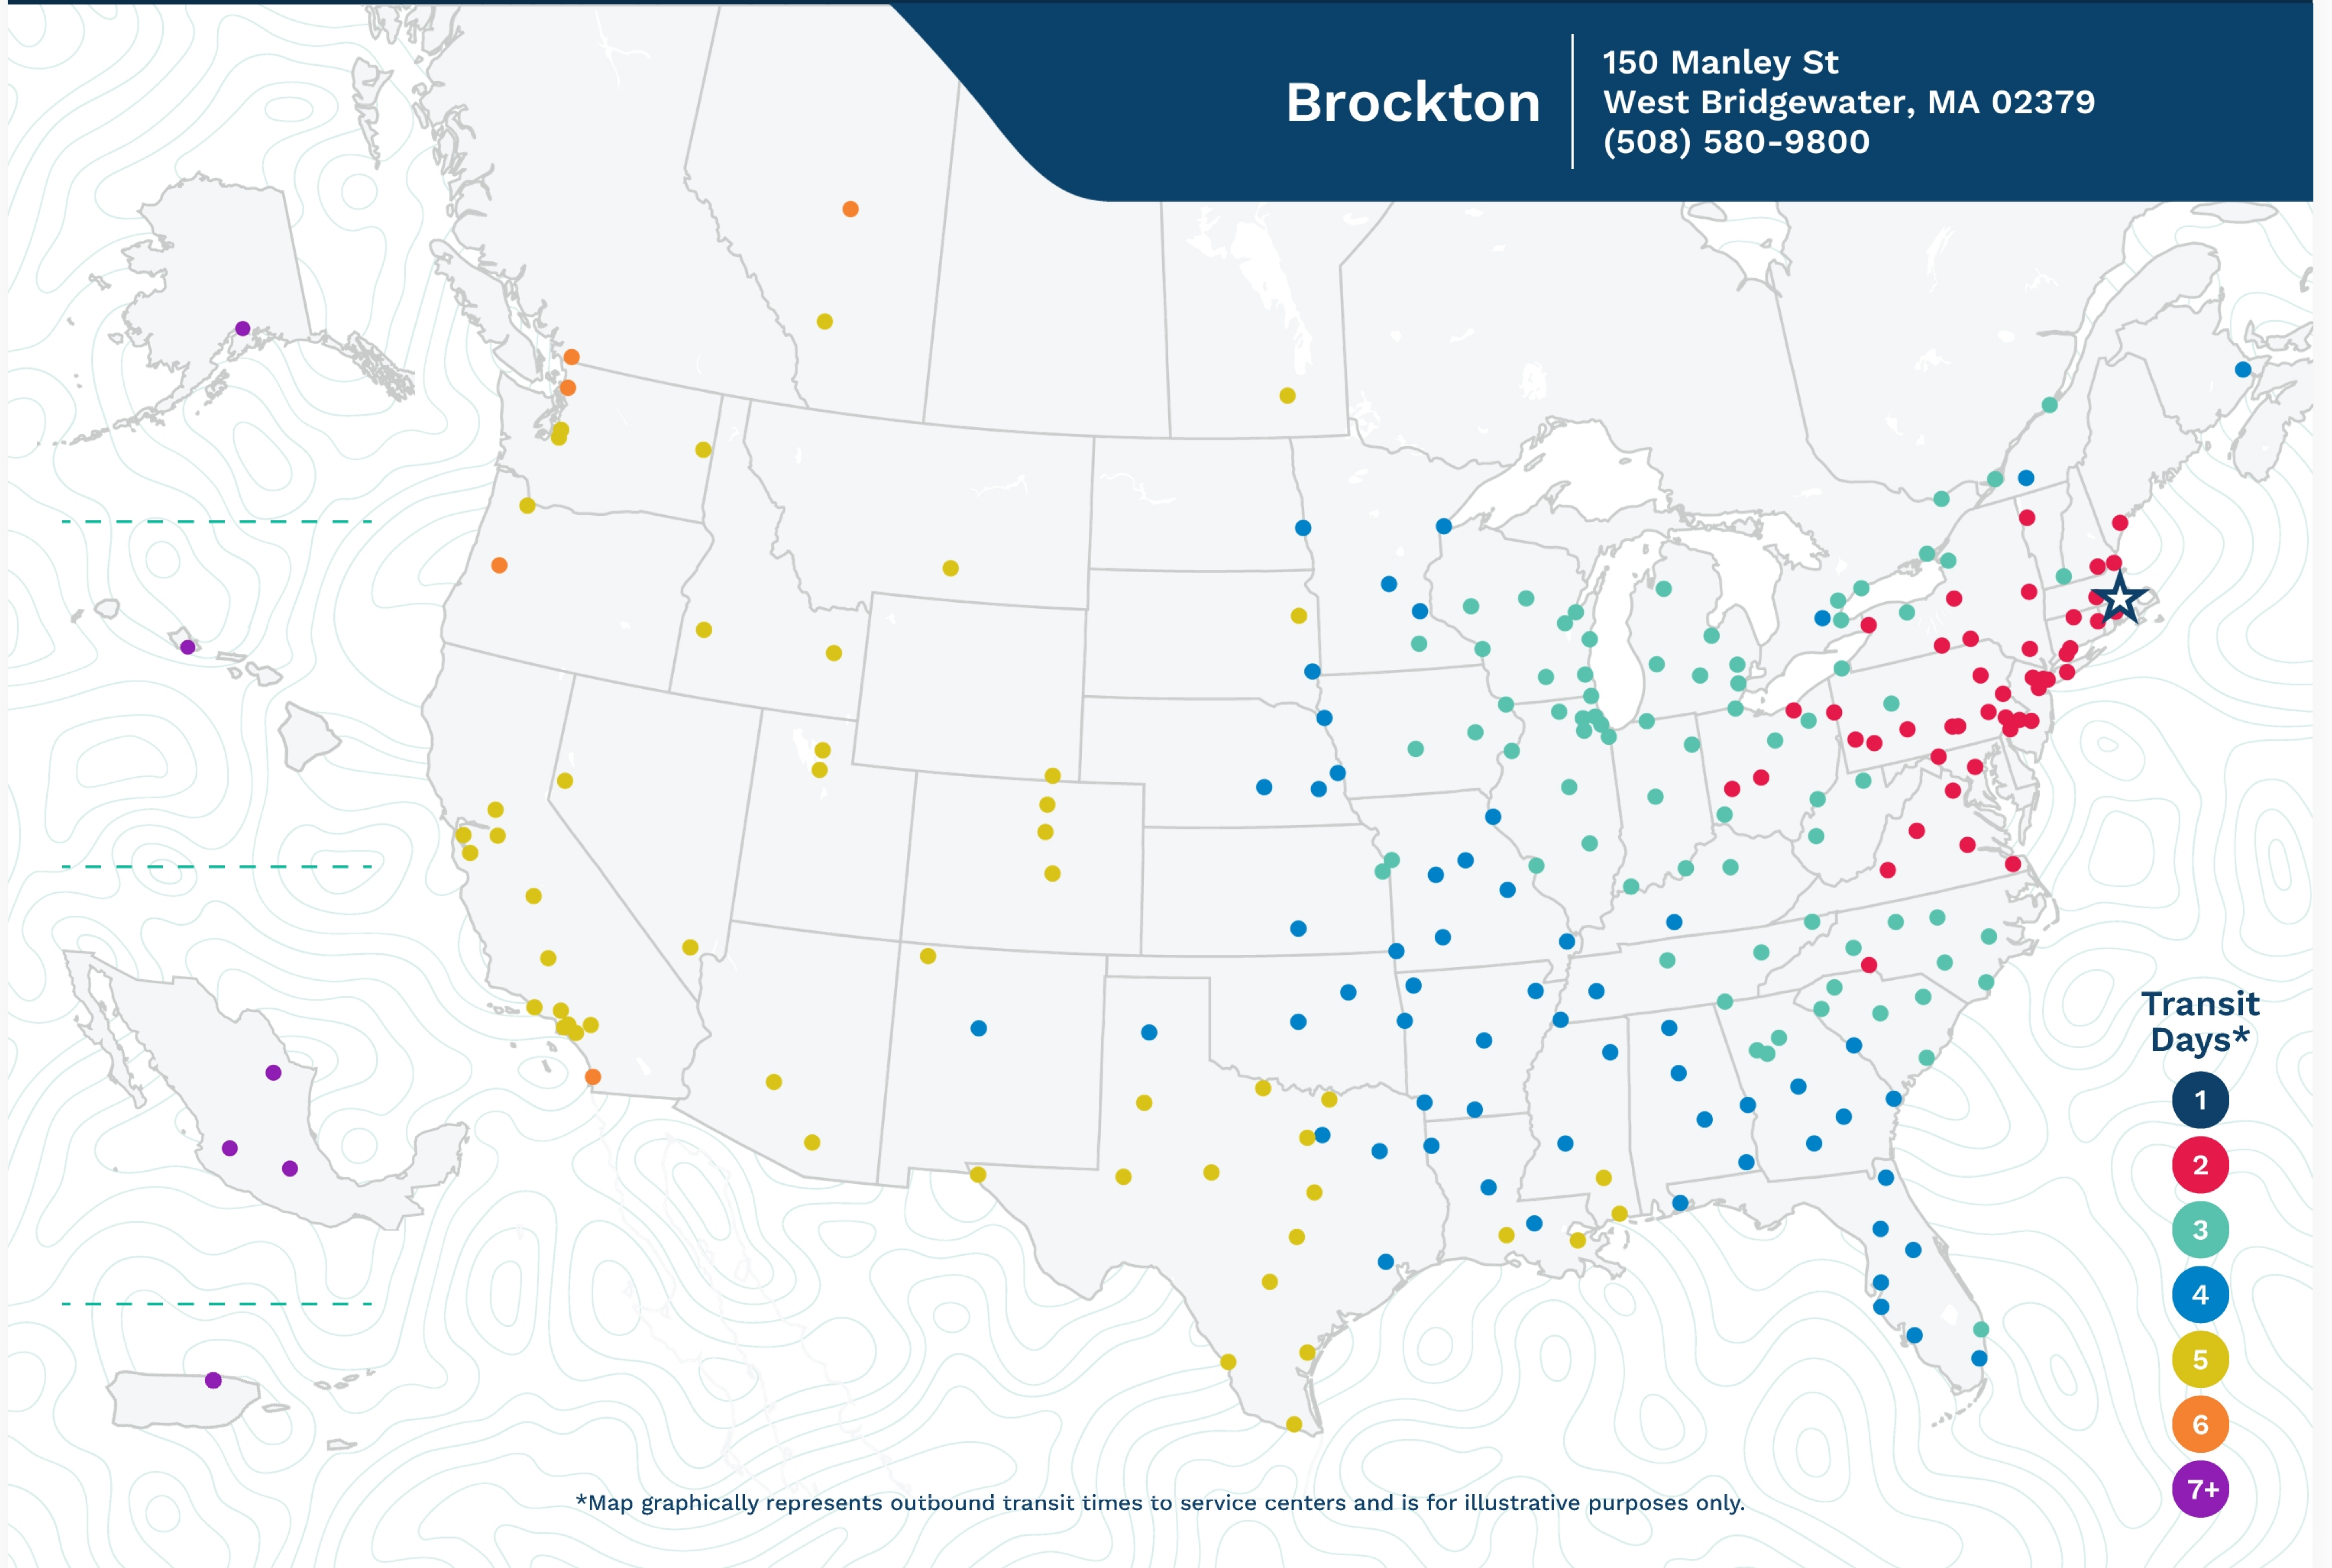

# Advertised Transit Times

via the ABF Freight® Network

**Brockton**

150 Manley St  
West Bridgewater, MA 02379  
(508) 580-9800

\*Map graphically represents outbound transit times to service centers and is for illustrative purposes only.