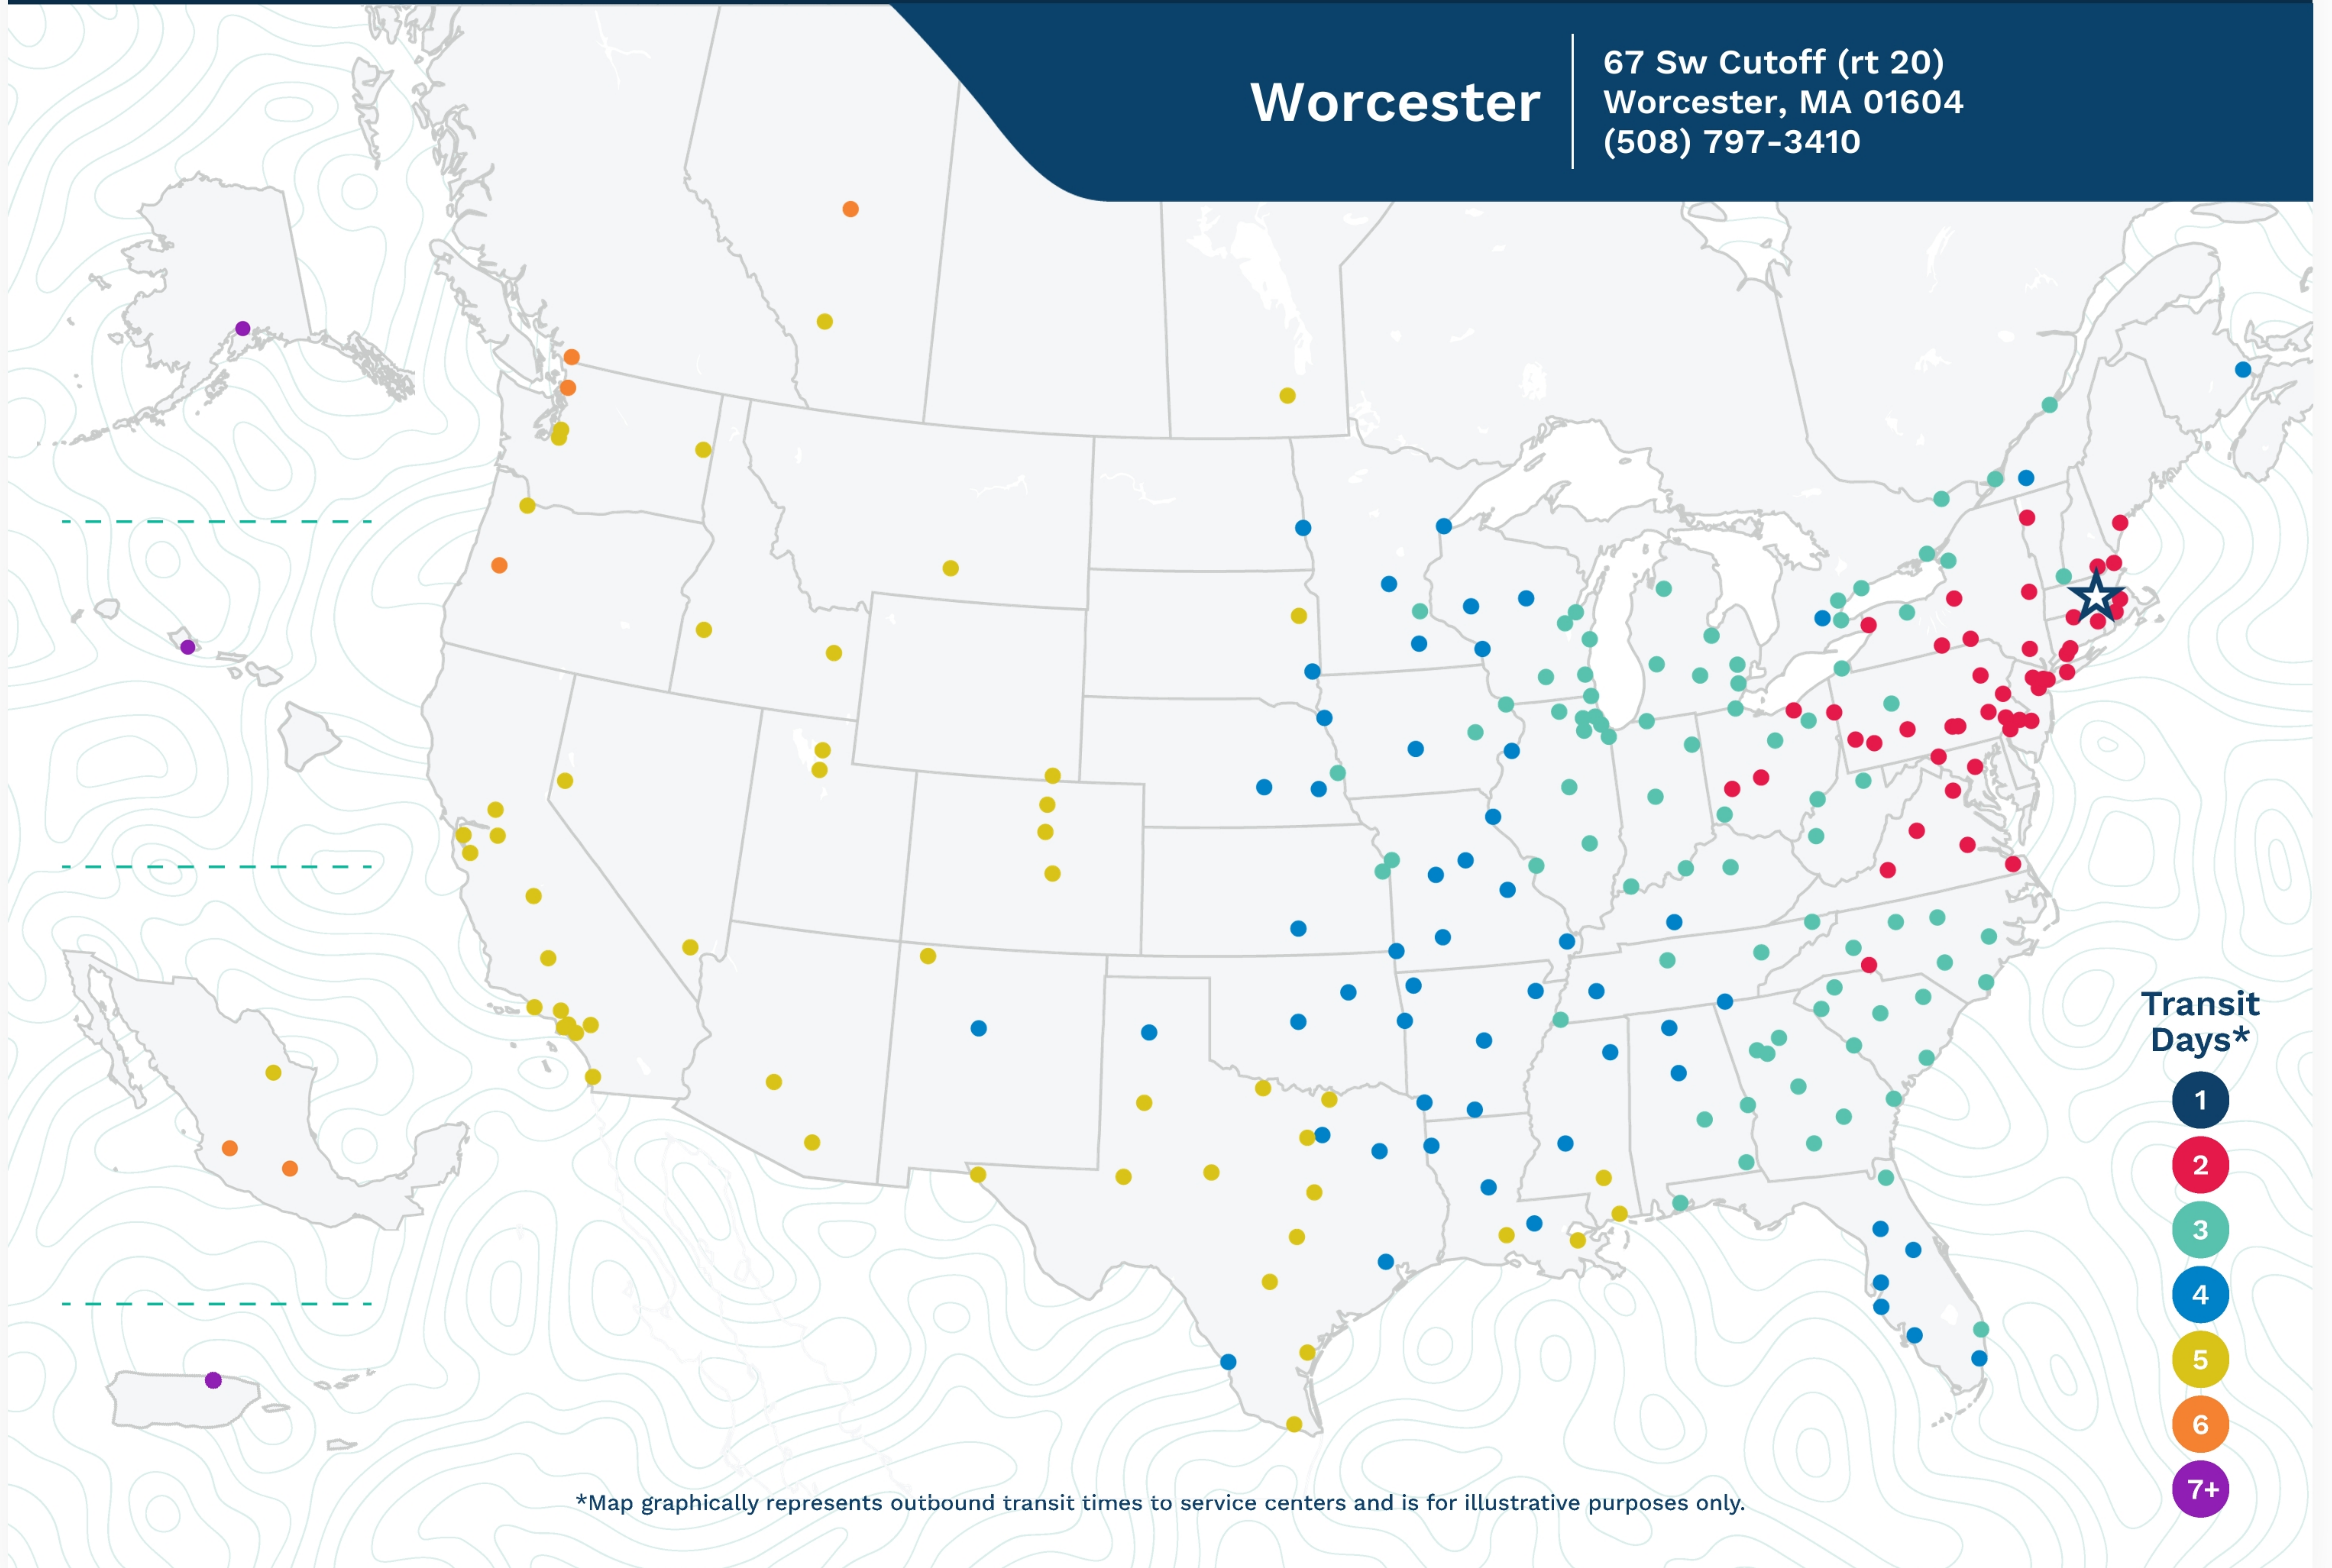

## Worcester

67 Sw Cutoff (rt 20)  
Worcester, MA 01604  
(508) 797-3410

\*Map graphically represents outbound transit times to service centers and is for illustrative purposes only.