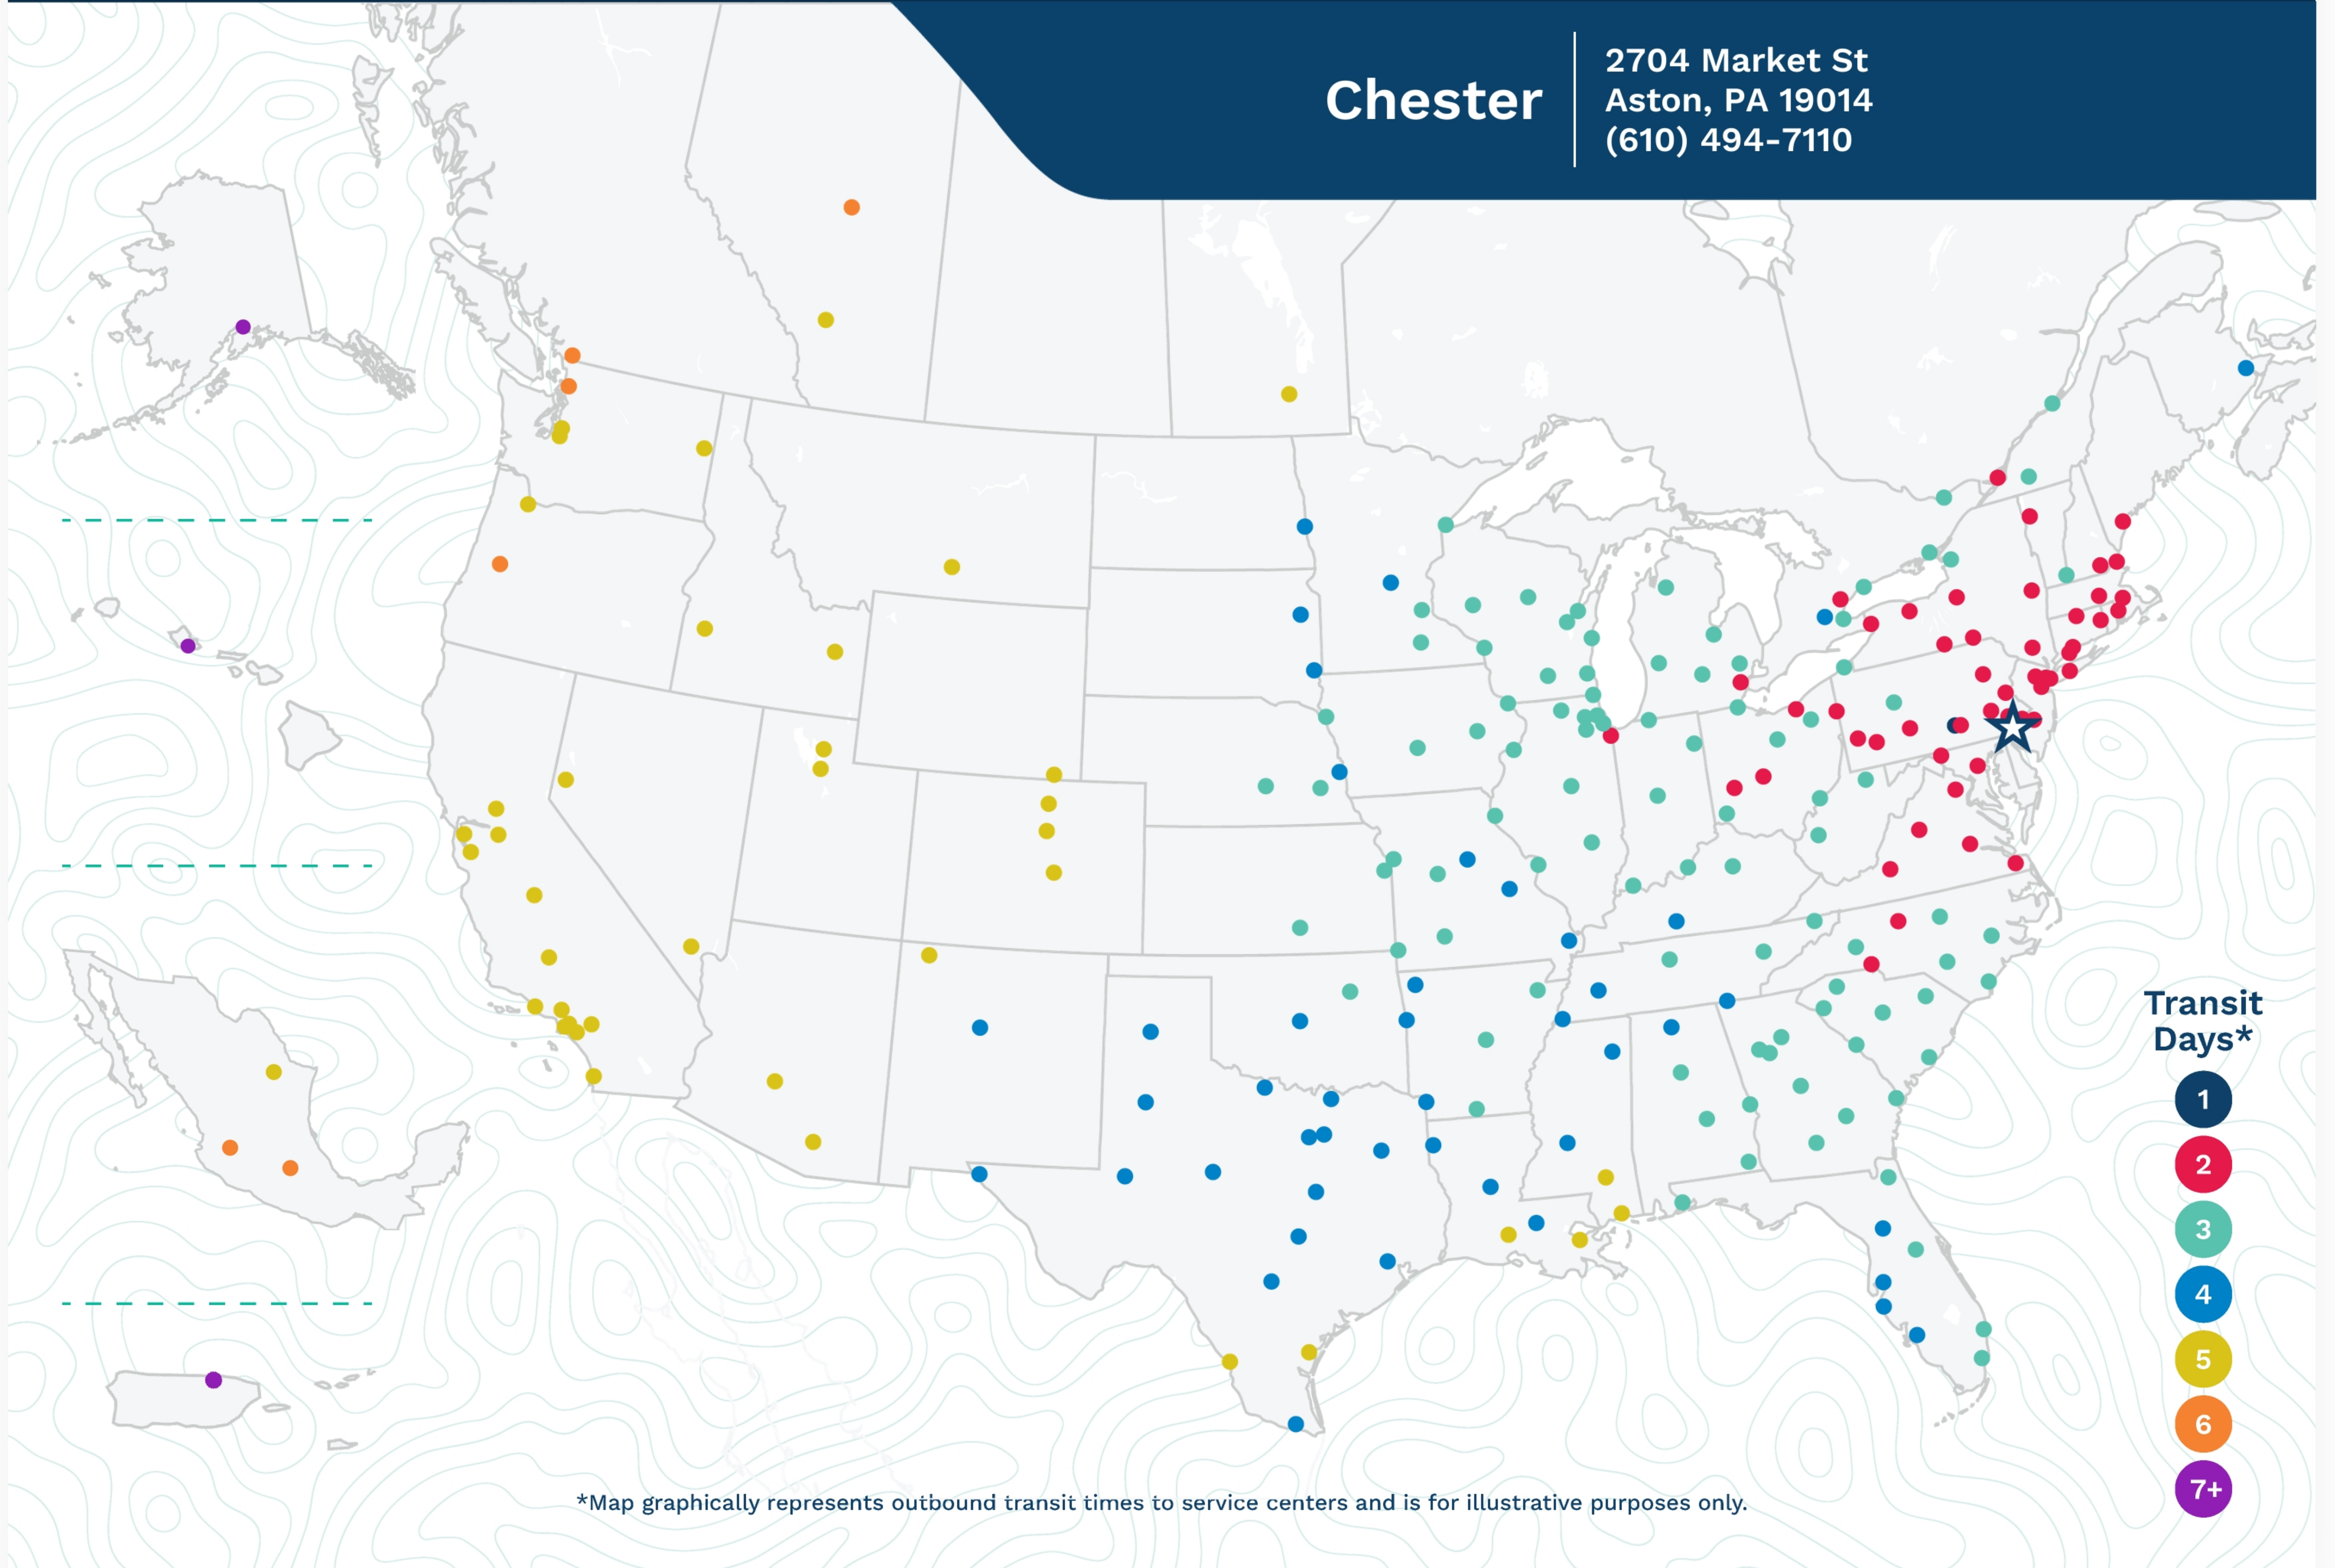

# Advertised Transit Times

via the ABF Freight® Network

**Chester**

2704 Market St  
Aston, PA 19014  
(610) 494-7110

\*Map graphically represents outbound transit times to service centers and is for illustrative purposes only.