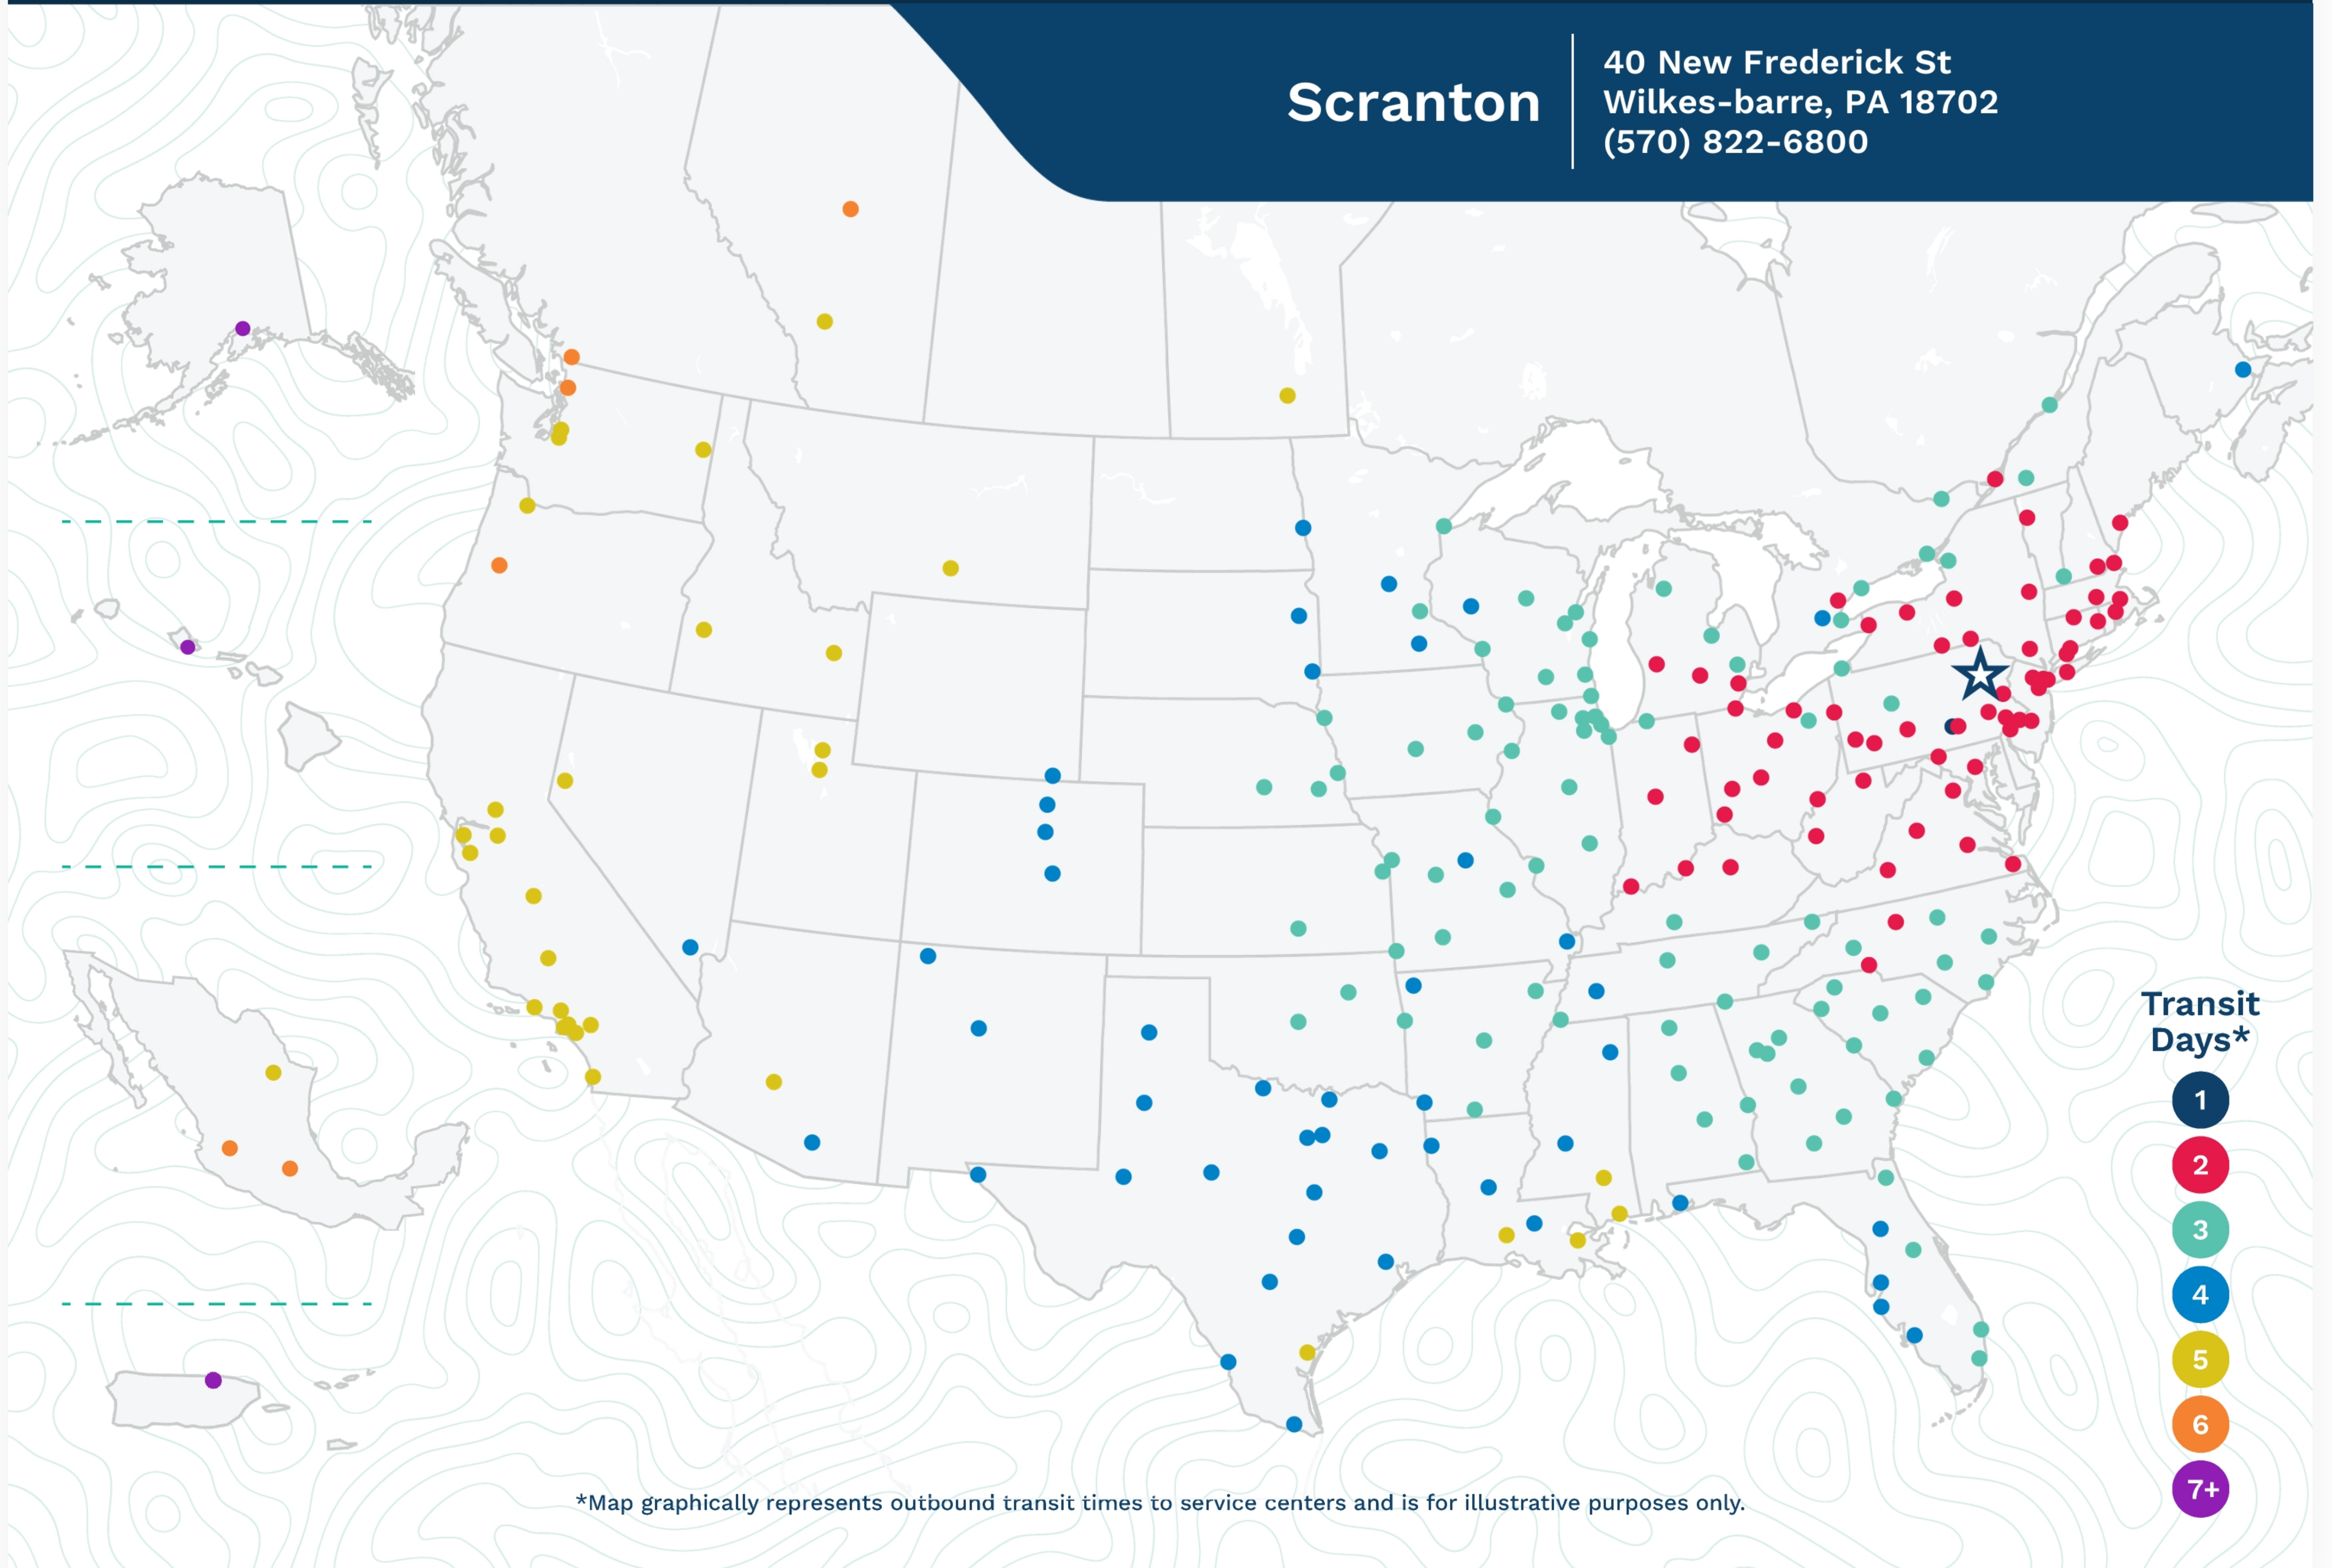

# Advertised Transit Times

via the ABF Freight® Network

## Scranton

40 New Frederick St  
Wilkes-barre, PA 18702  
(570) 822-6800

\*Map graphically represents outbound transit times to service centers and is for illustrative purposes only.