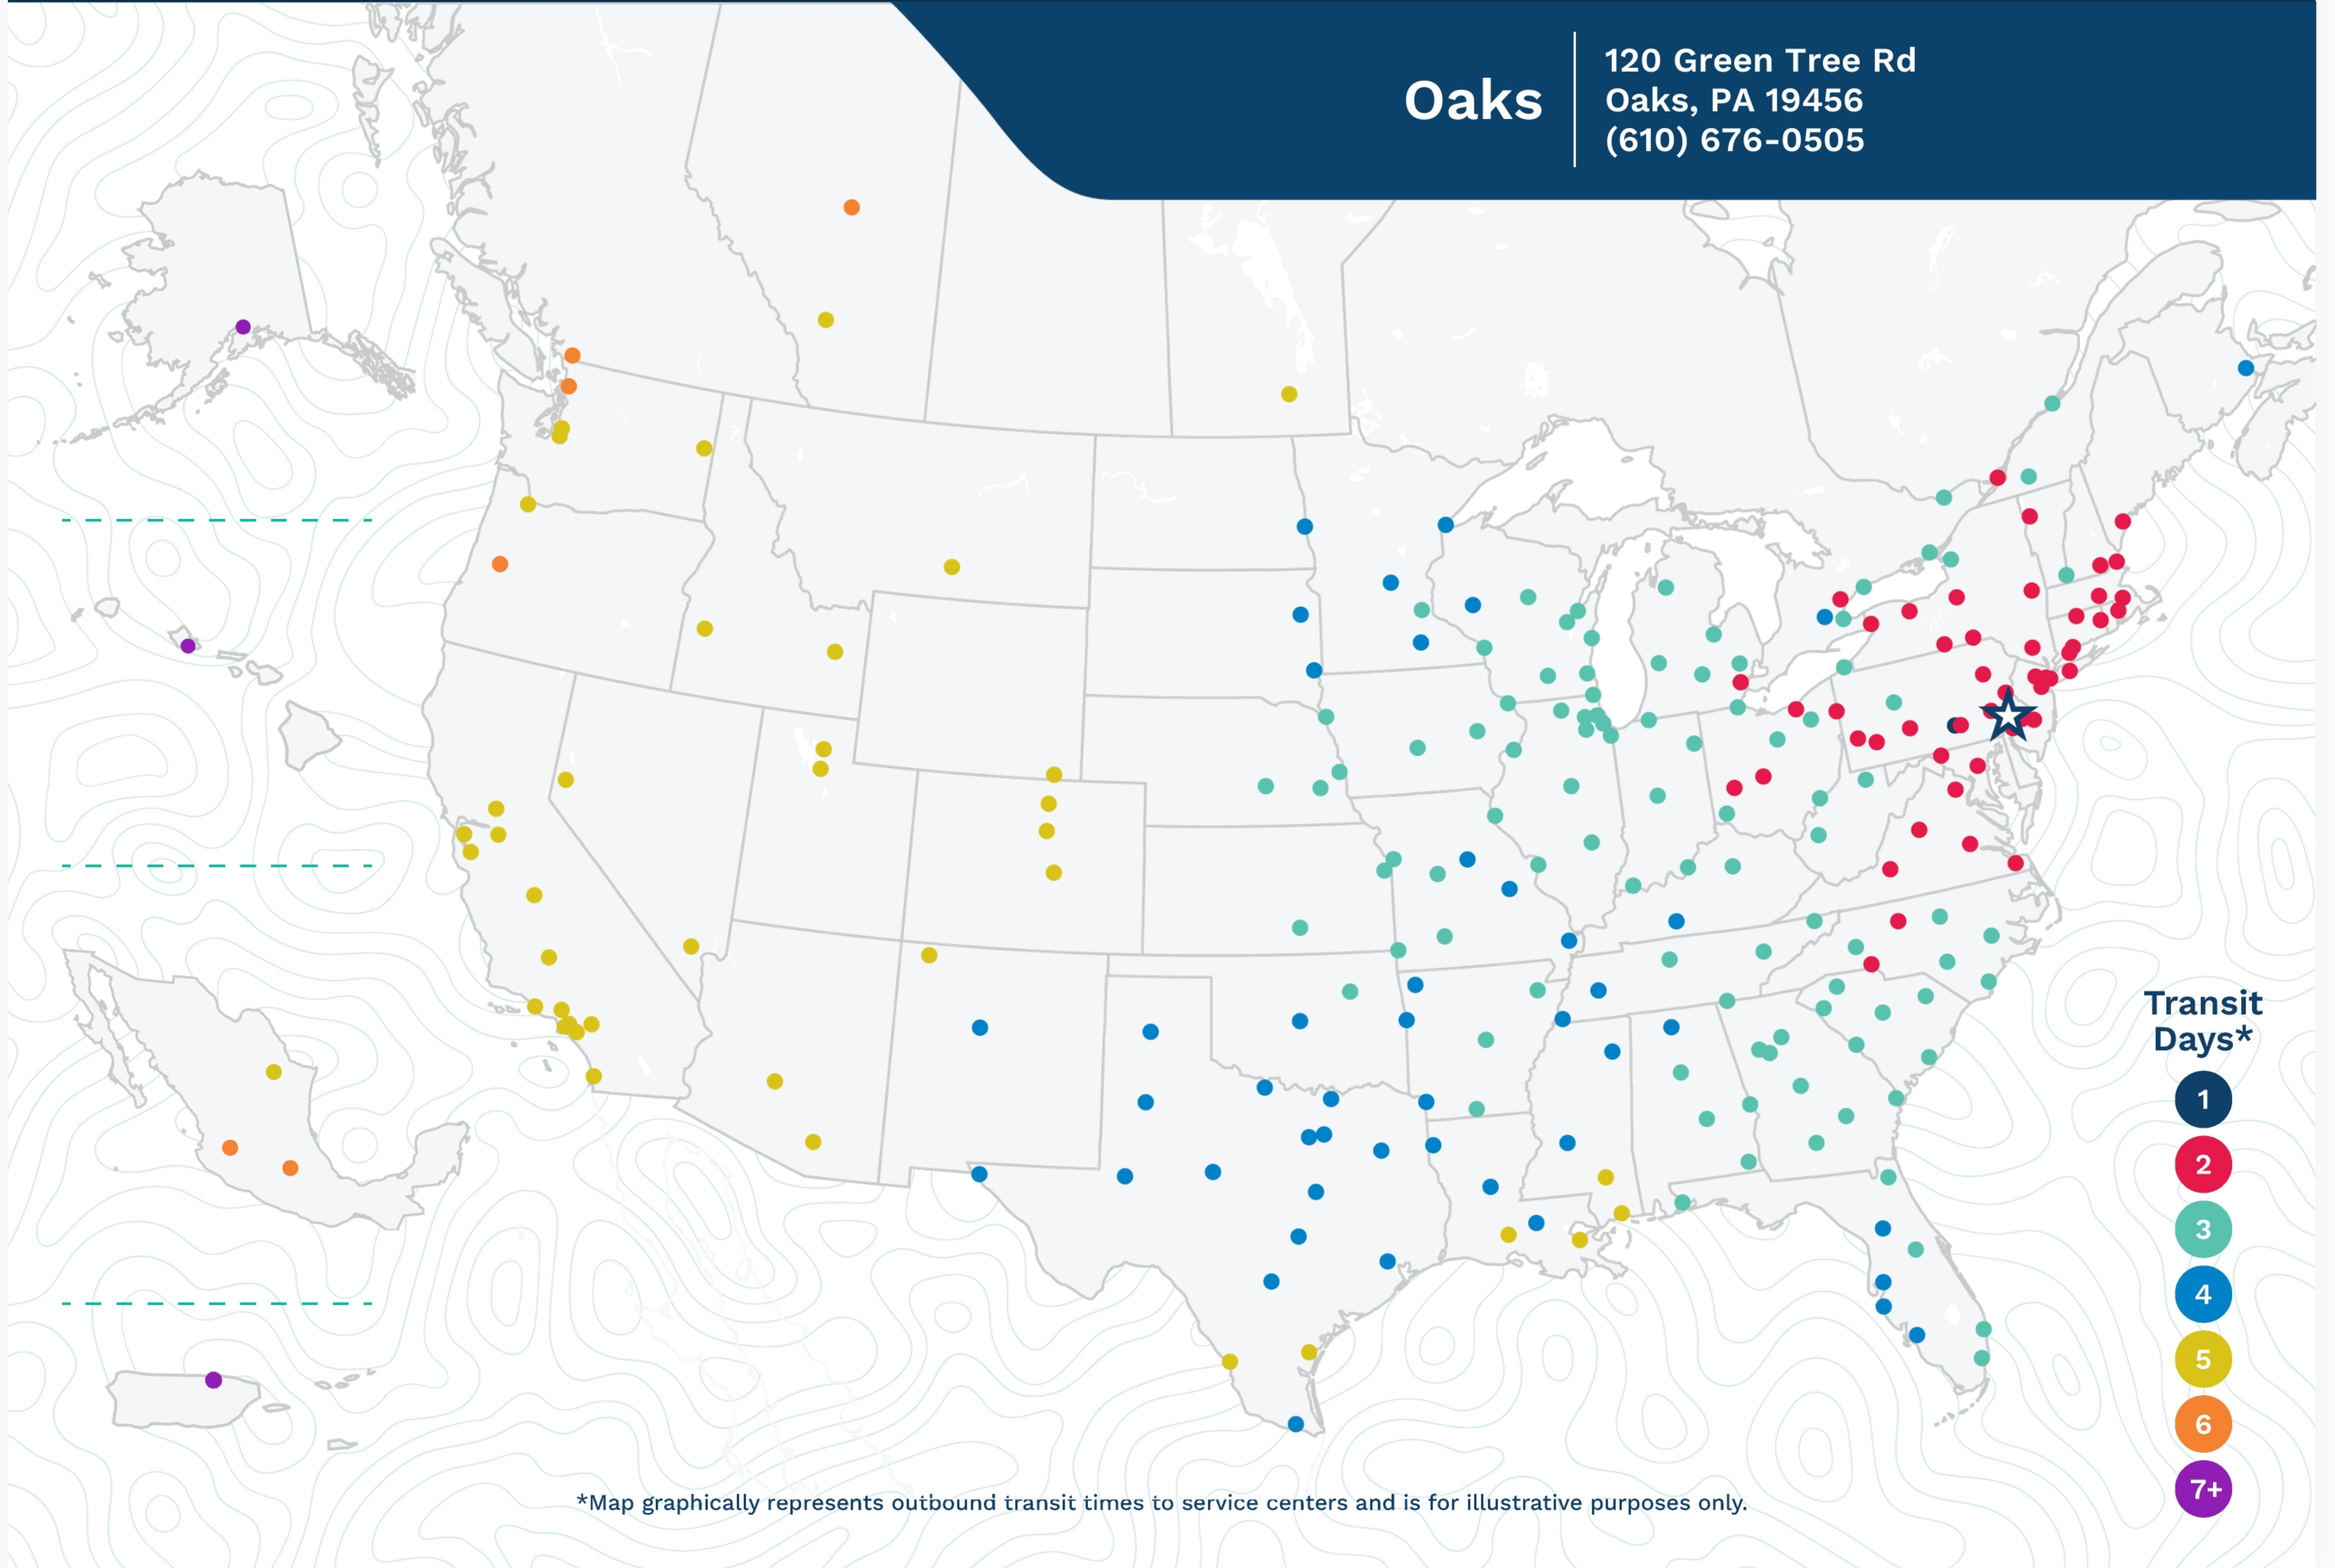

Advertised Transit Times

via the ABF Freight® Network

Oaks

120 Green Tree Rd
Oaks, PA 19456
(610) 676-0505

Transit Days*

- 1
- 2
- 3
- 4
- 5
- 6
- 7+

*Map graphically represents outbound transit times to service centers and is for illustrative purposes only.