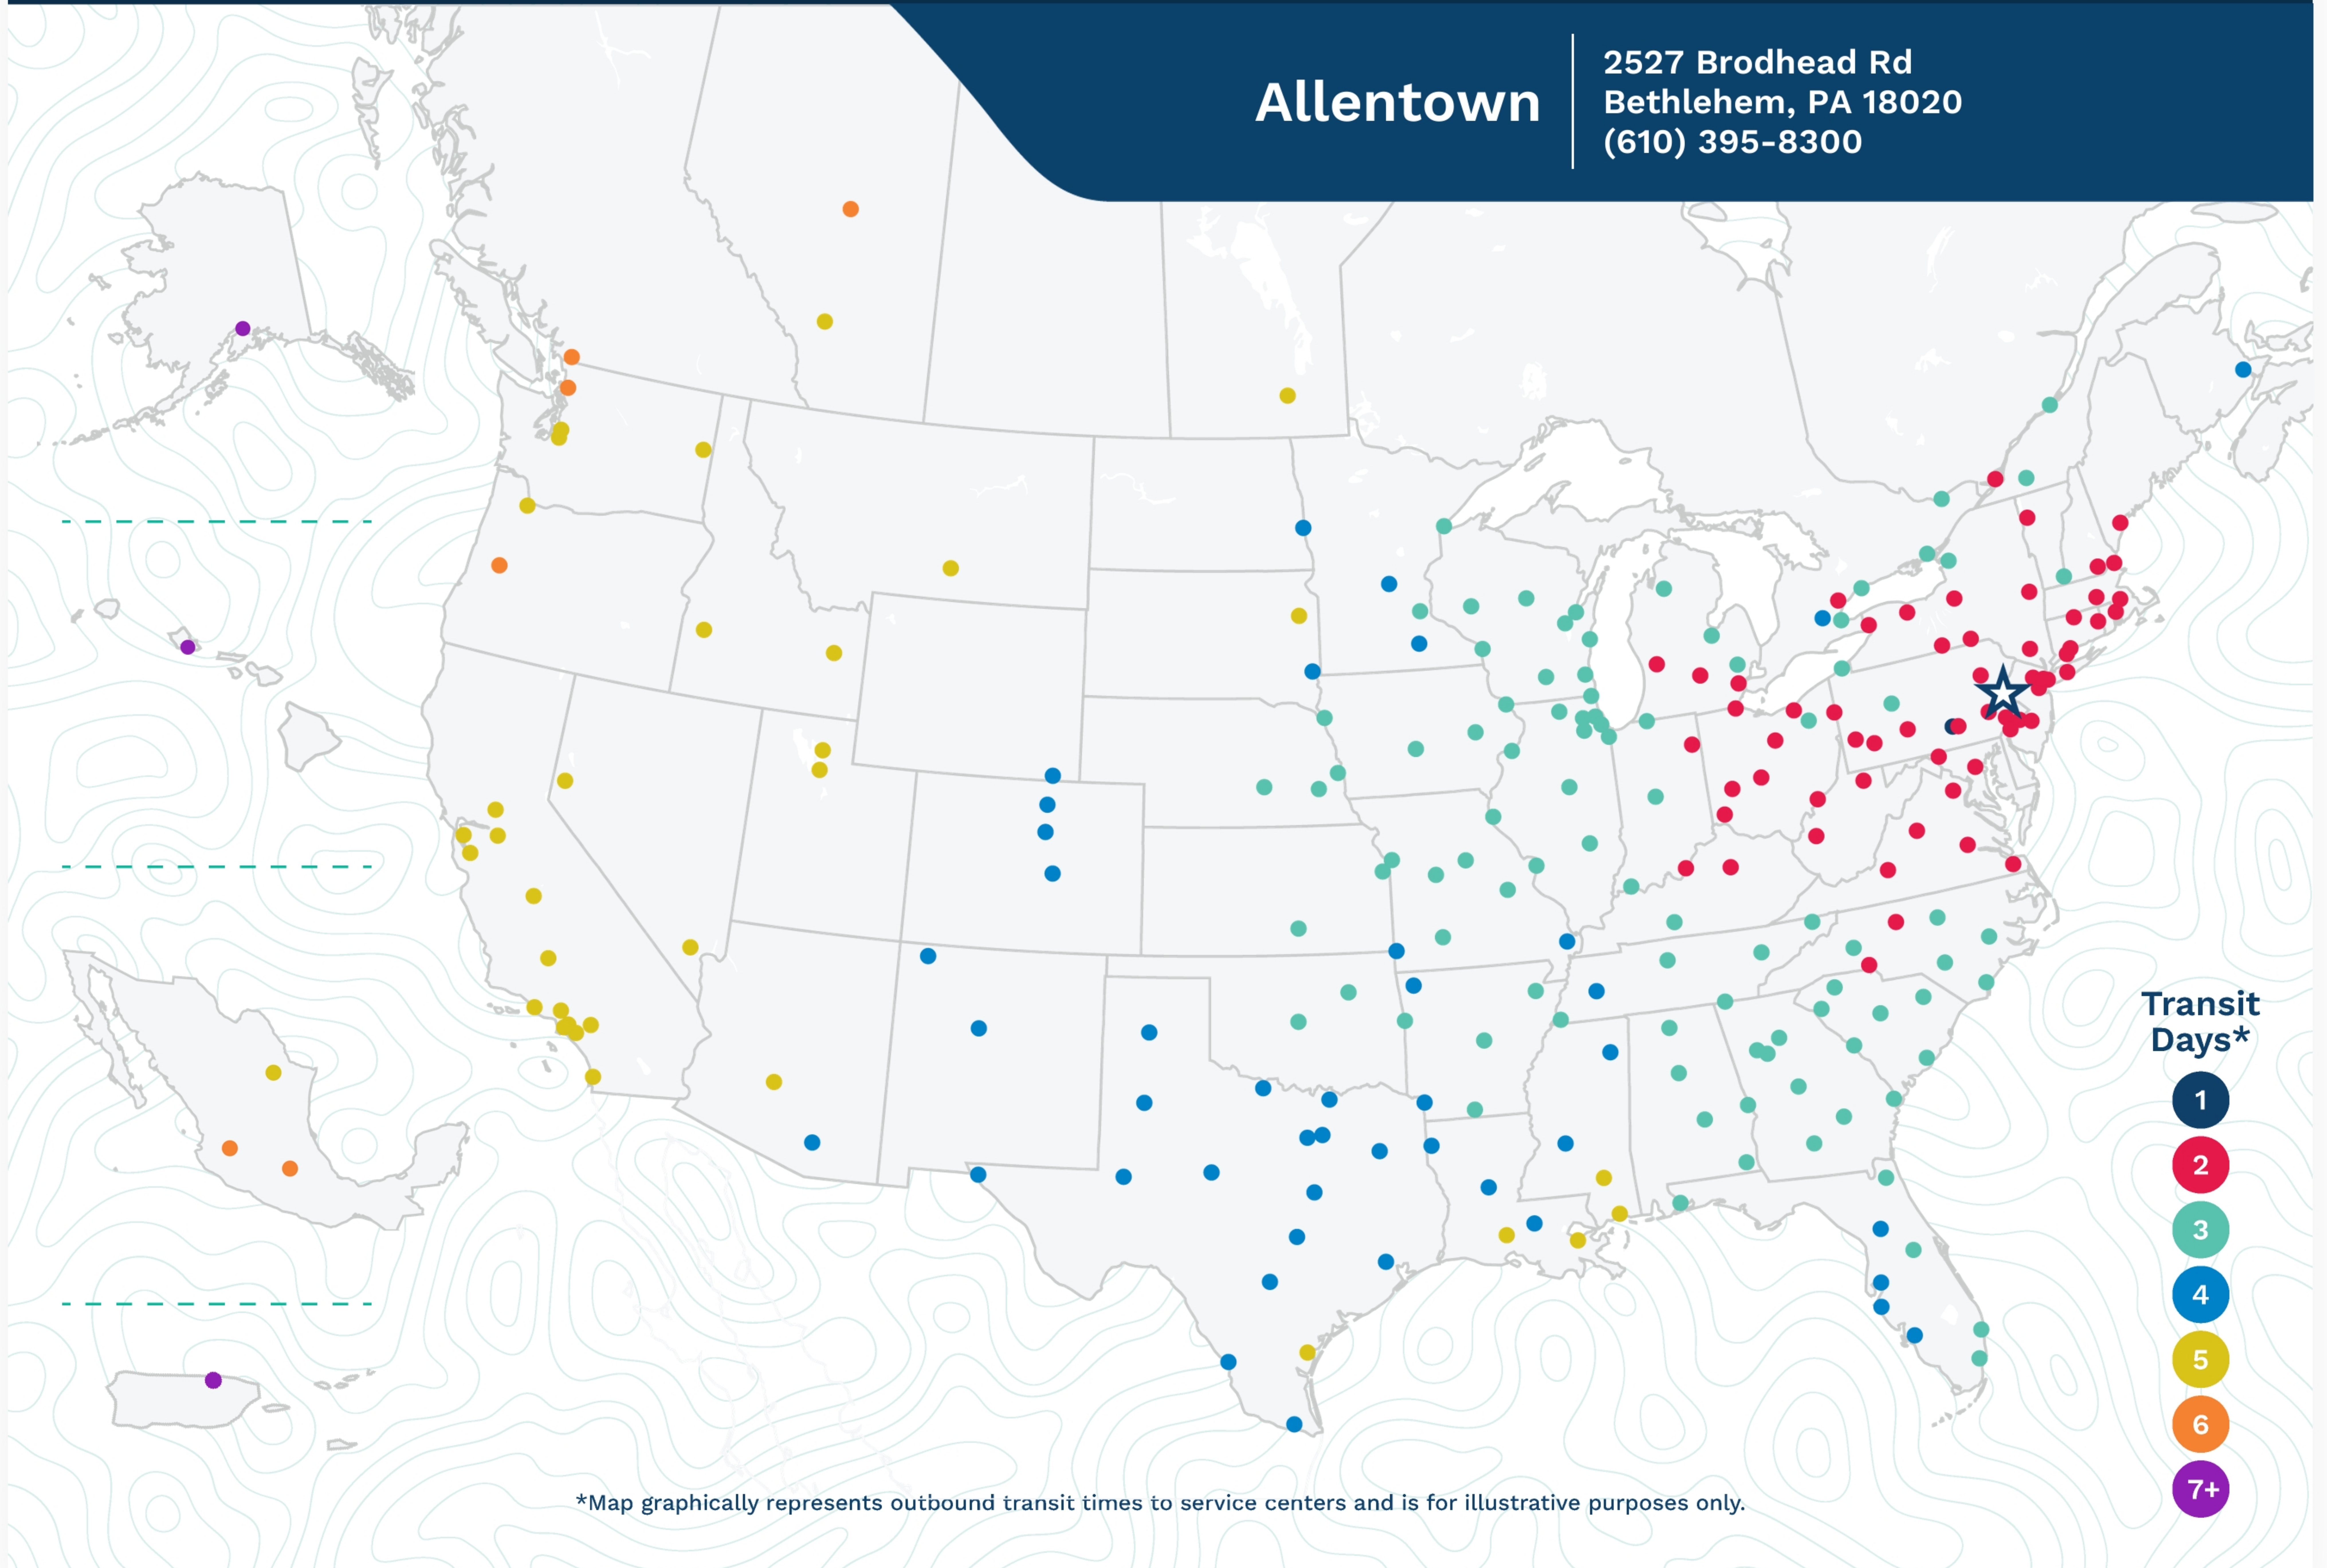

# Advertised Transit Times

via the ABF Freight® Network

## Allentown

2527 Brodhead Rd  
Bethlehem, PA 18020  
(610) 395-8300

\*Map graphically represents outbound transit times to service centers and is for illustrative purposes only.