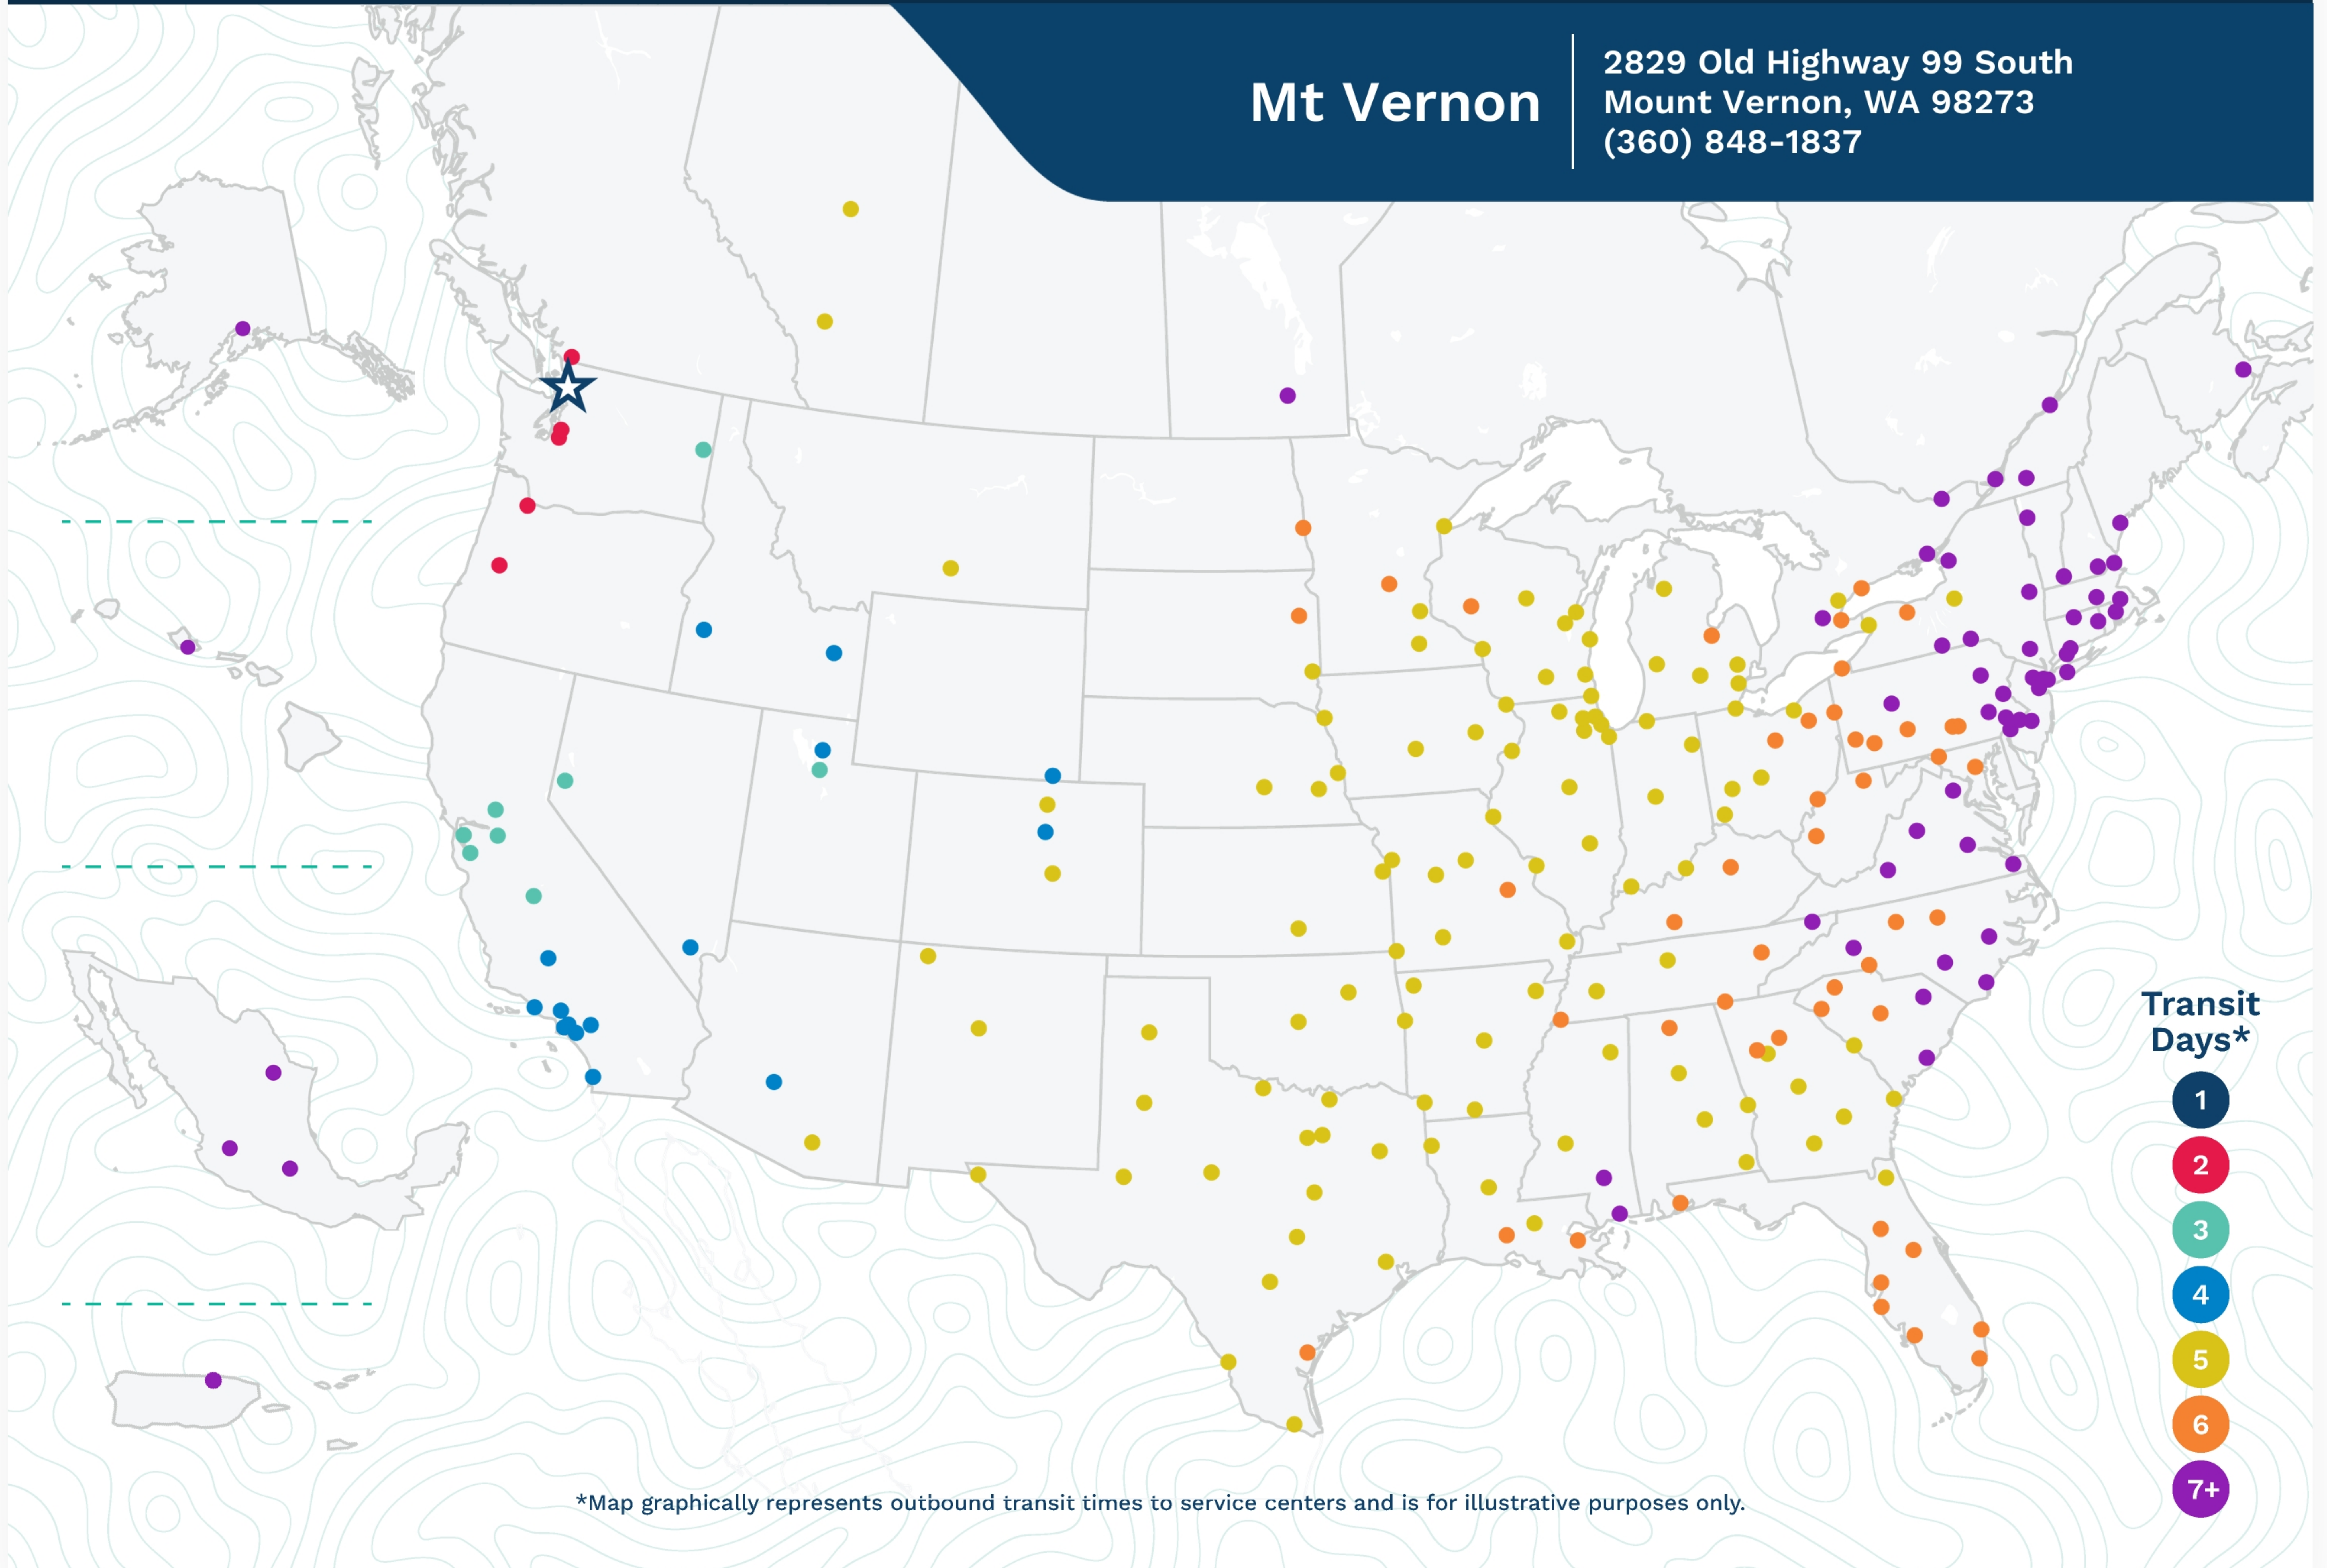

Advertised Transit Times

via the ABF Freight® Network

Mt Vernon

2829 Old Highway 99 South
Mount Vernon, WA 98273
(360) 848-1837

*Map graphically represents outbound transit times to service centers and is for illustrative purposes only.