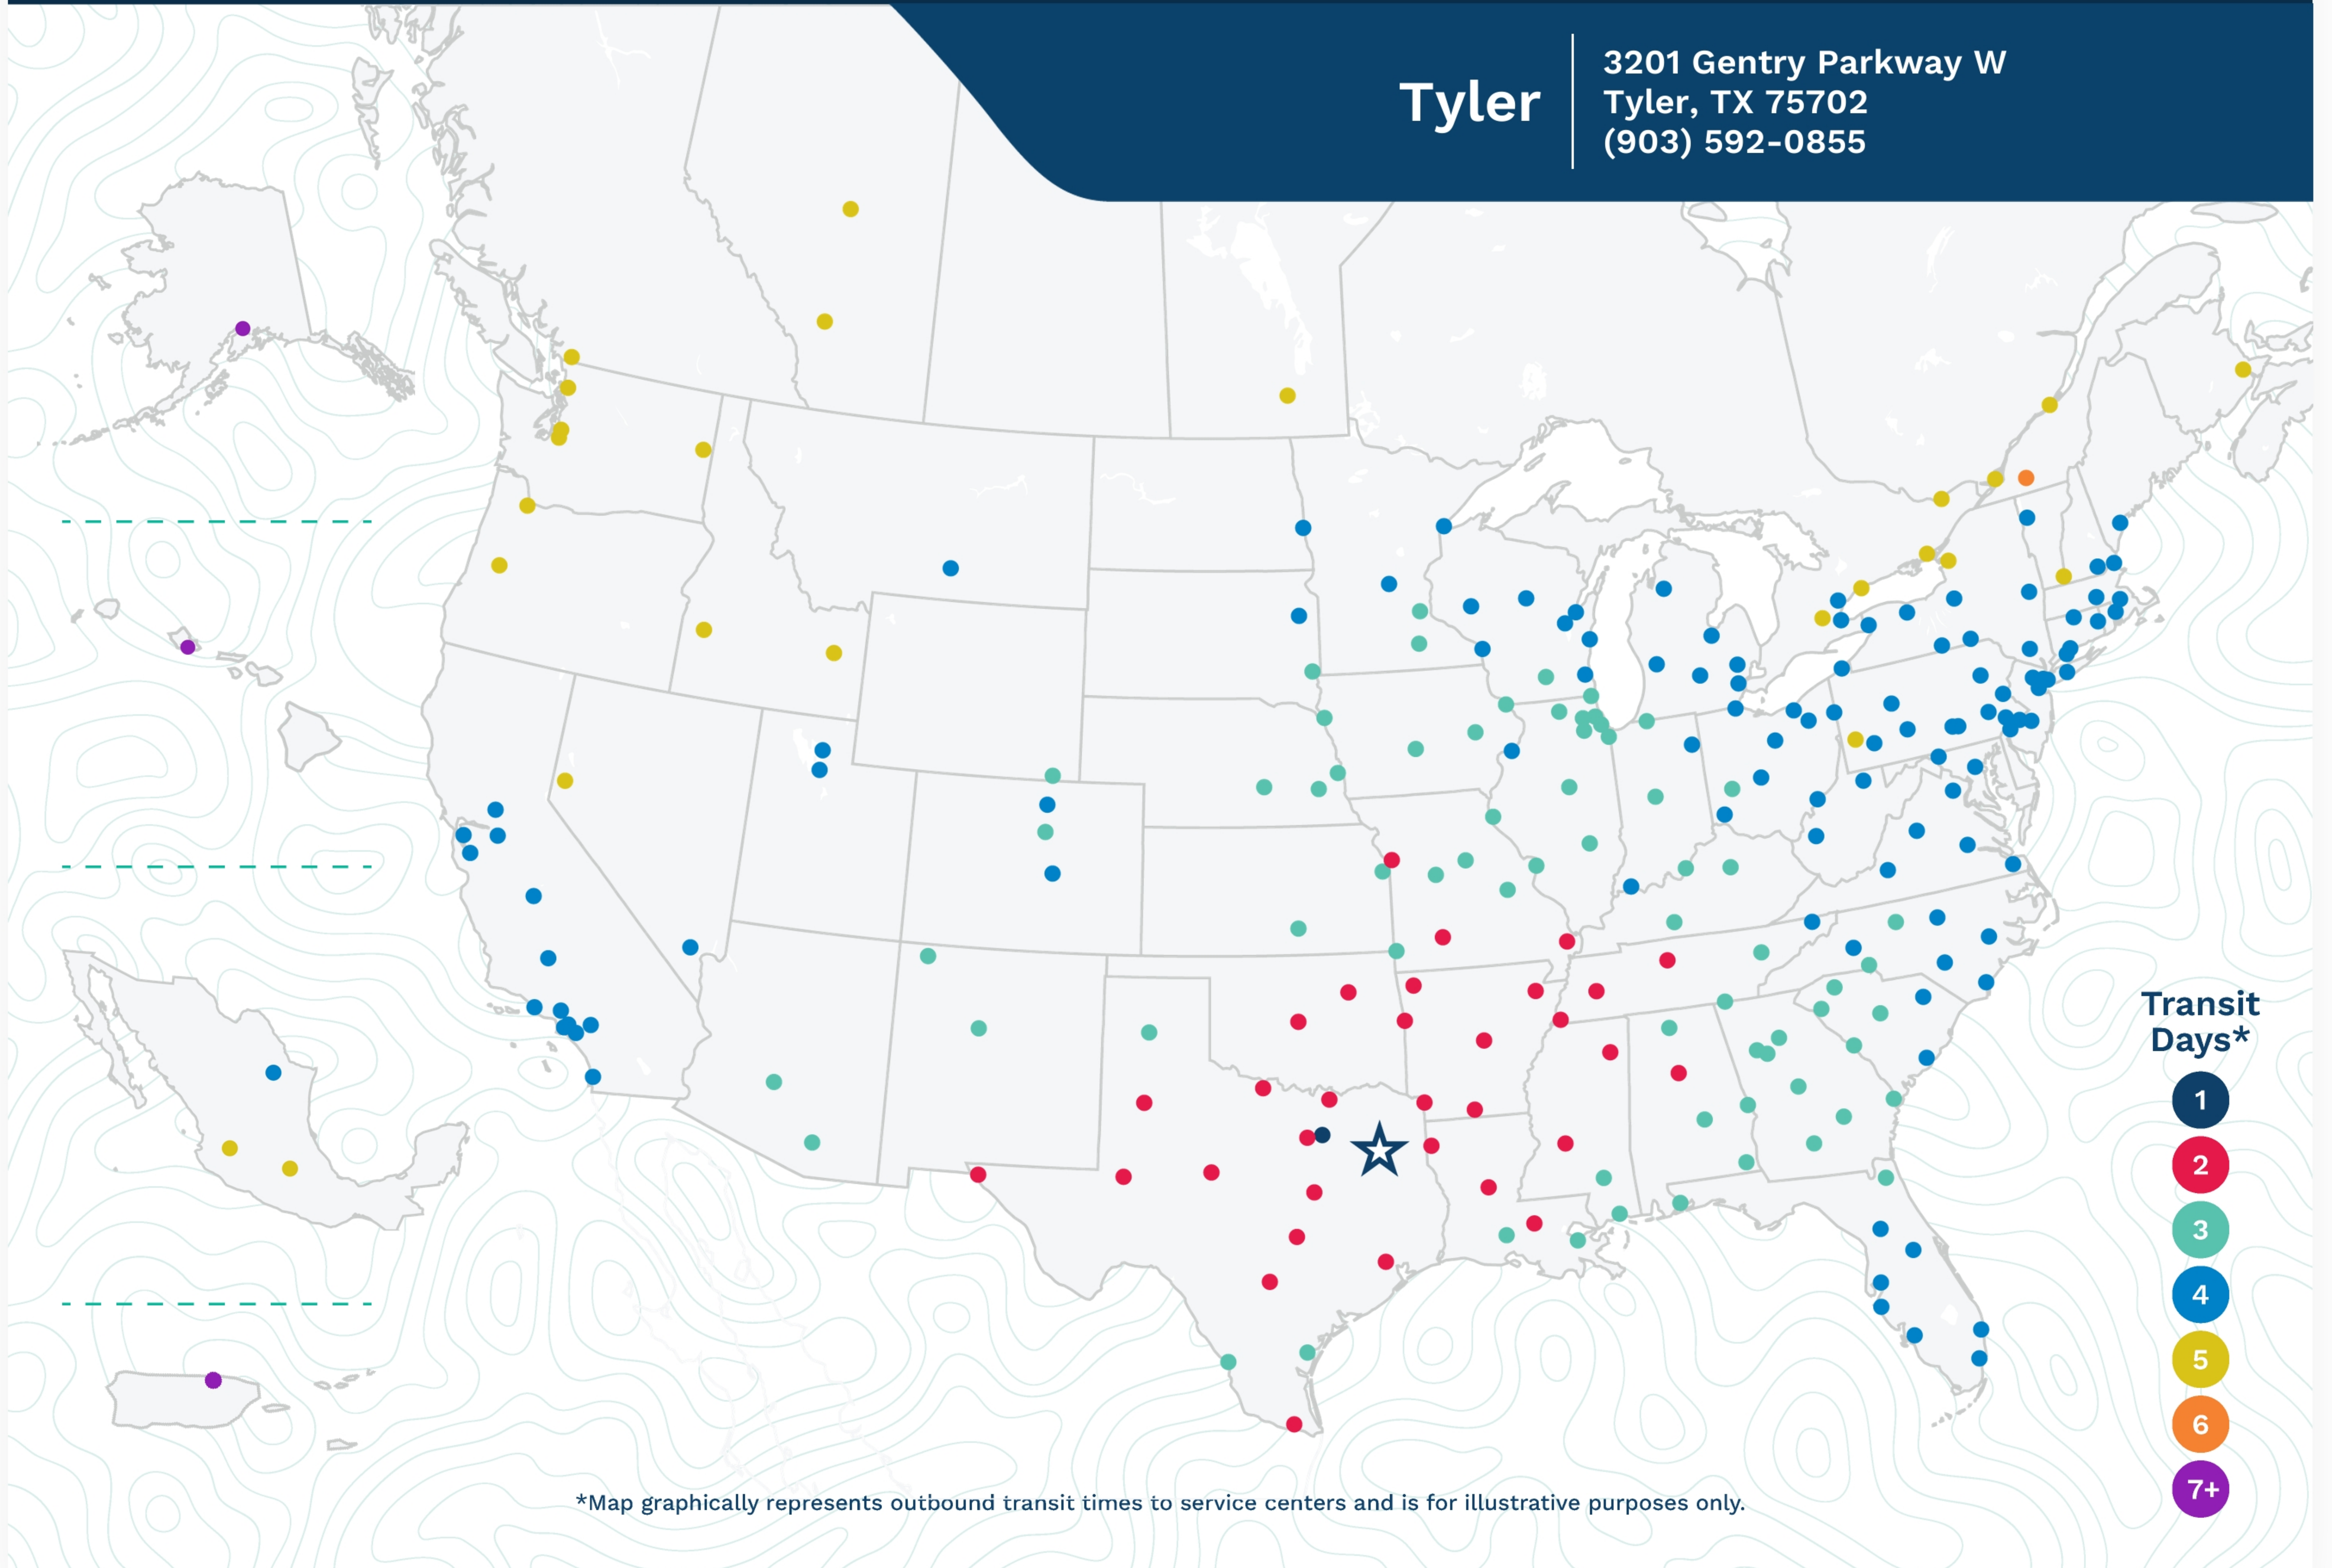

Advertised Transit Times

via the ABF Freight® Network

Tyler

3201 Gentry Parkway W
Tyler, TX 75702
(903) 592-0855

*Map graphically represents outbound transit times to service centers and is for illustrative purposes only.