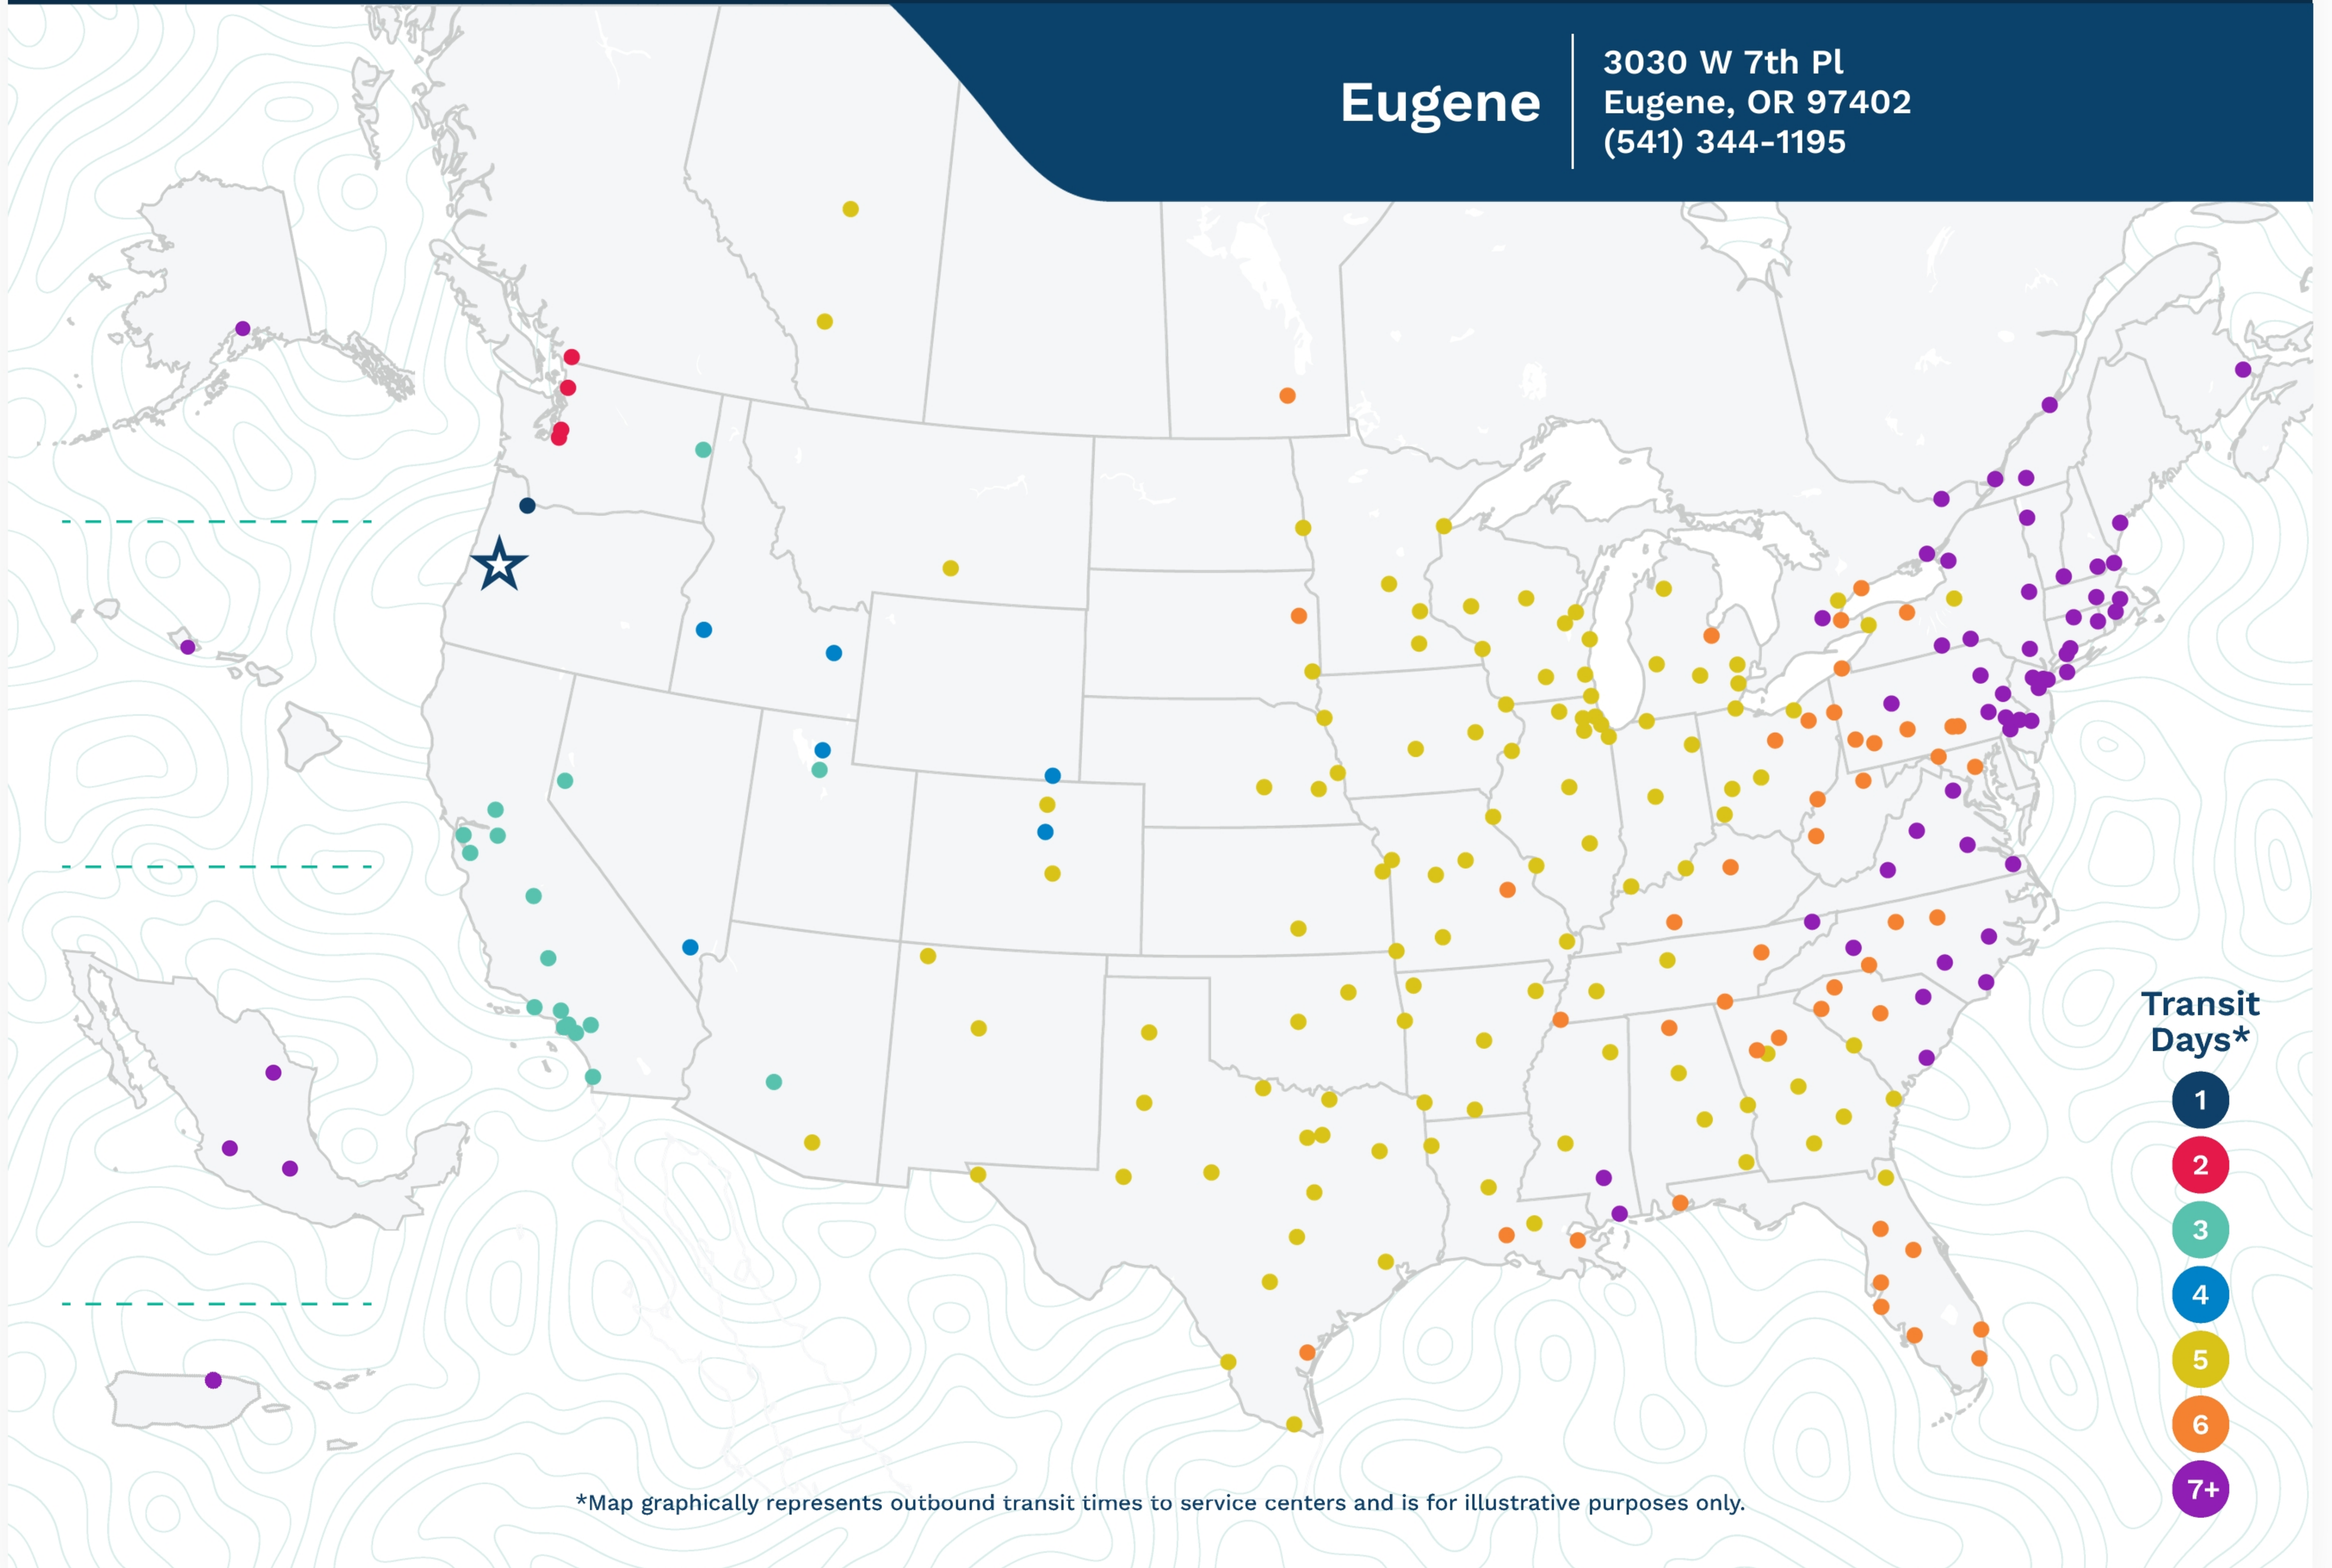

Eugene

3030 W 7th Pl
Eugene, OR 97402
(541) 344-1195

*Map graphically represents outbound transit times to service centers and is for illustrative purposes only.