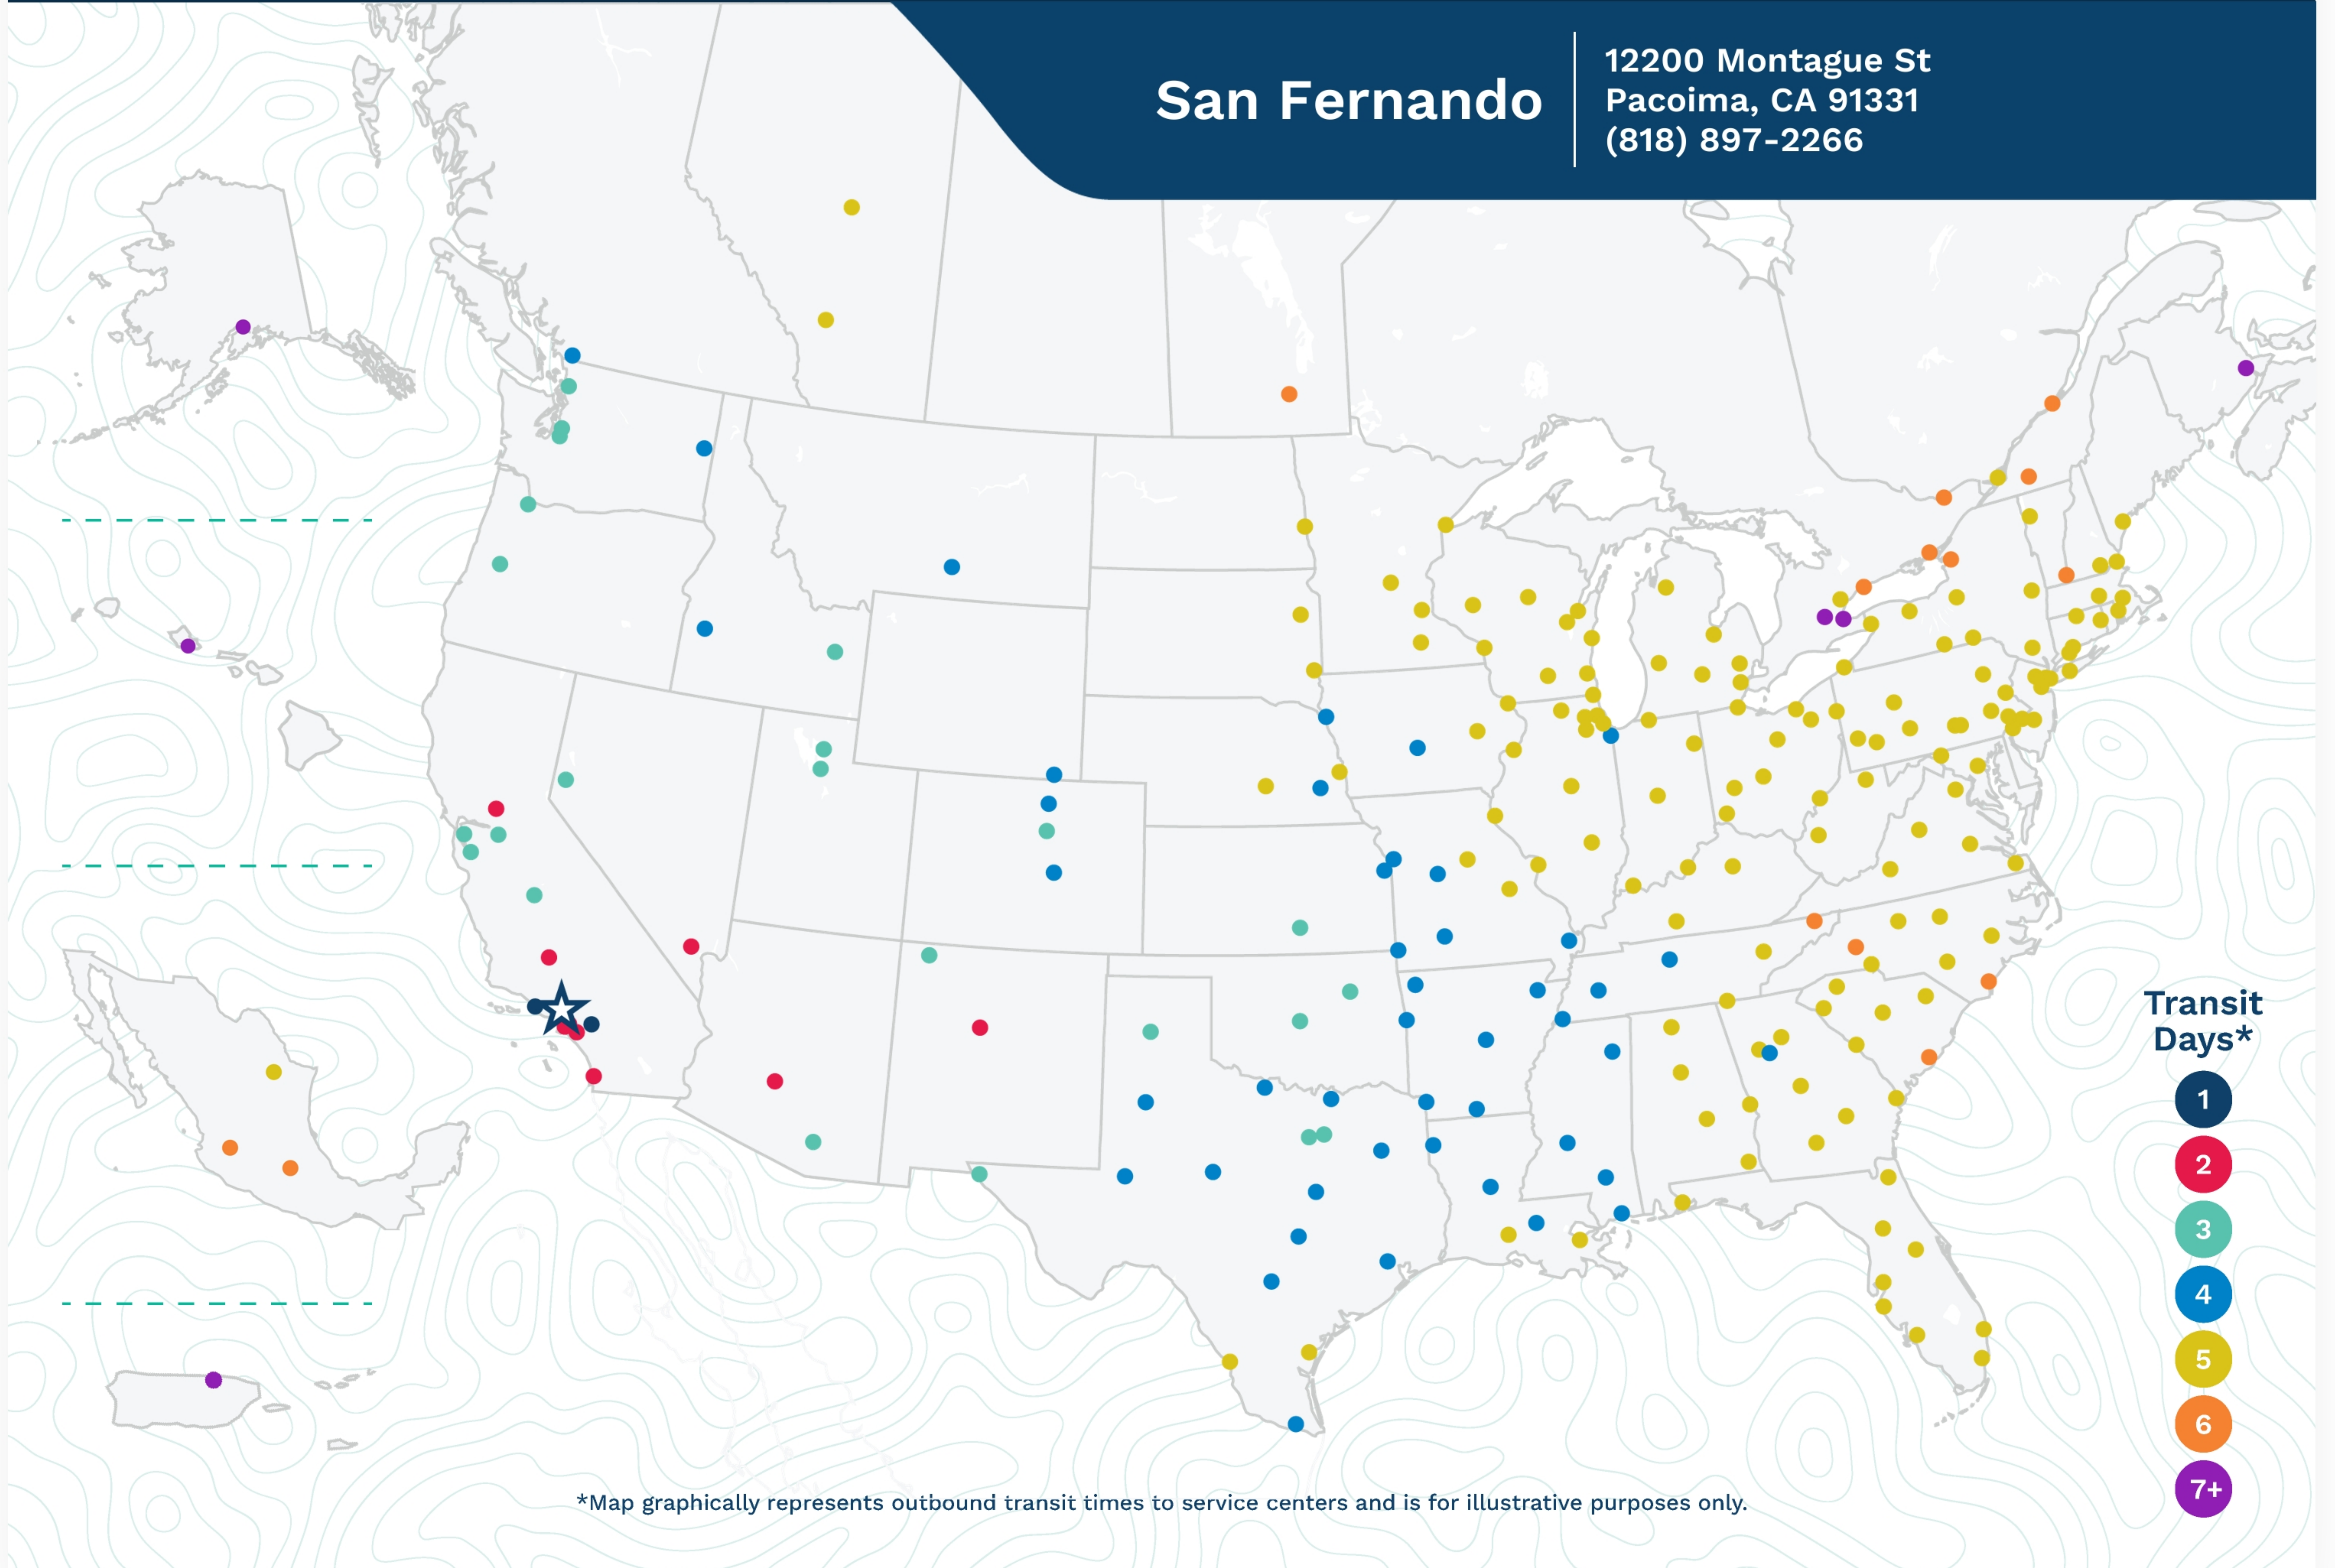

Advertised Transit Times

via the ABF Freight® Network

San Fernando

12200 Montague St
Pacoima, CA 91331
(818) 897-2266

Transit Days*

- 1
- 2
- 3
- 4
- 5
- 6
- 7+

*Map graphically represents outbound transit times to service centers and is for illustrative purposes only.