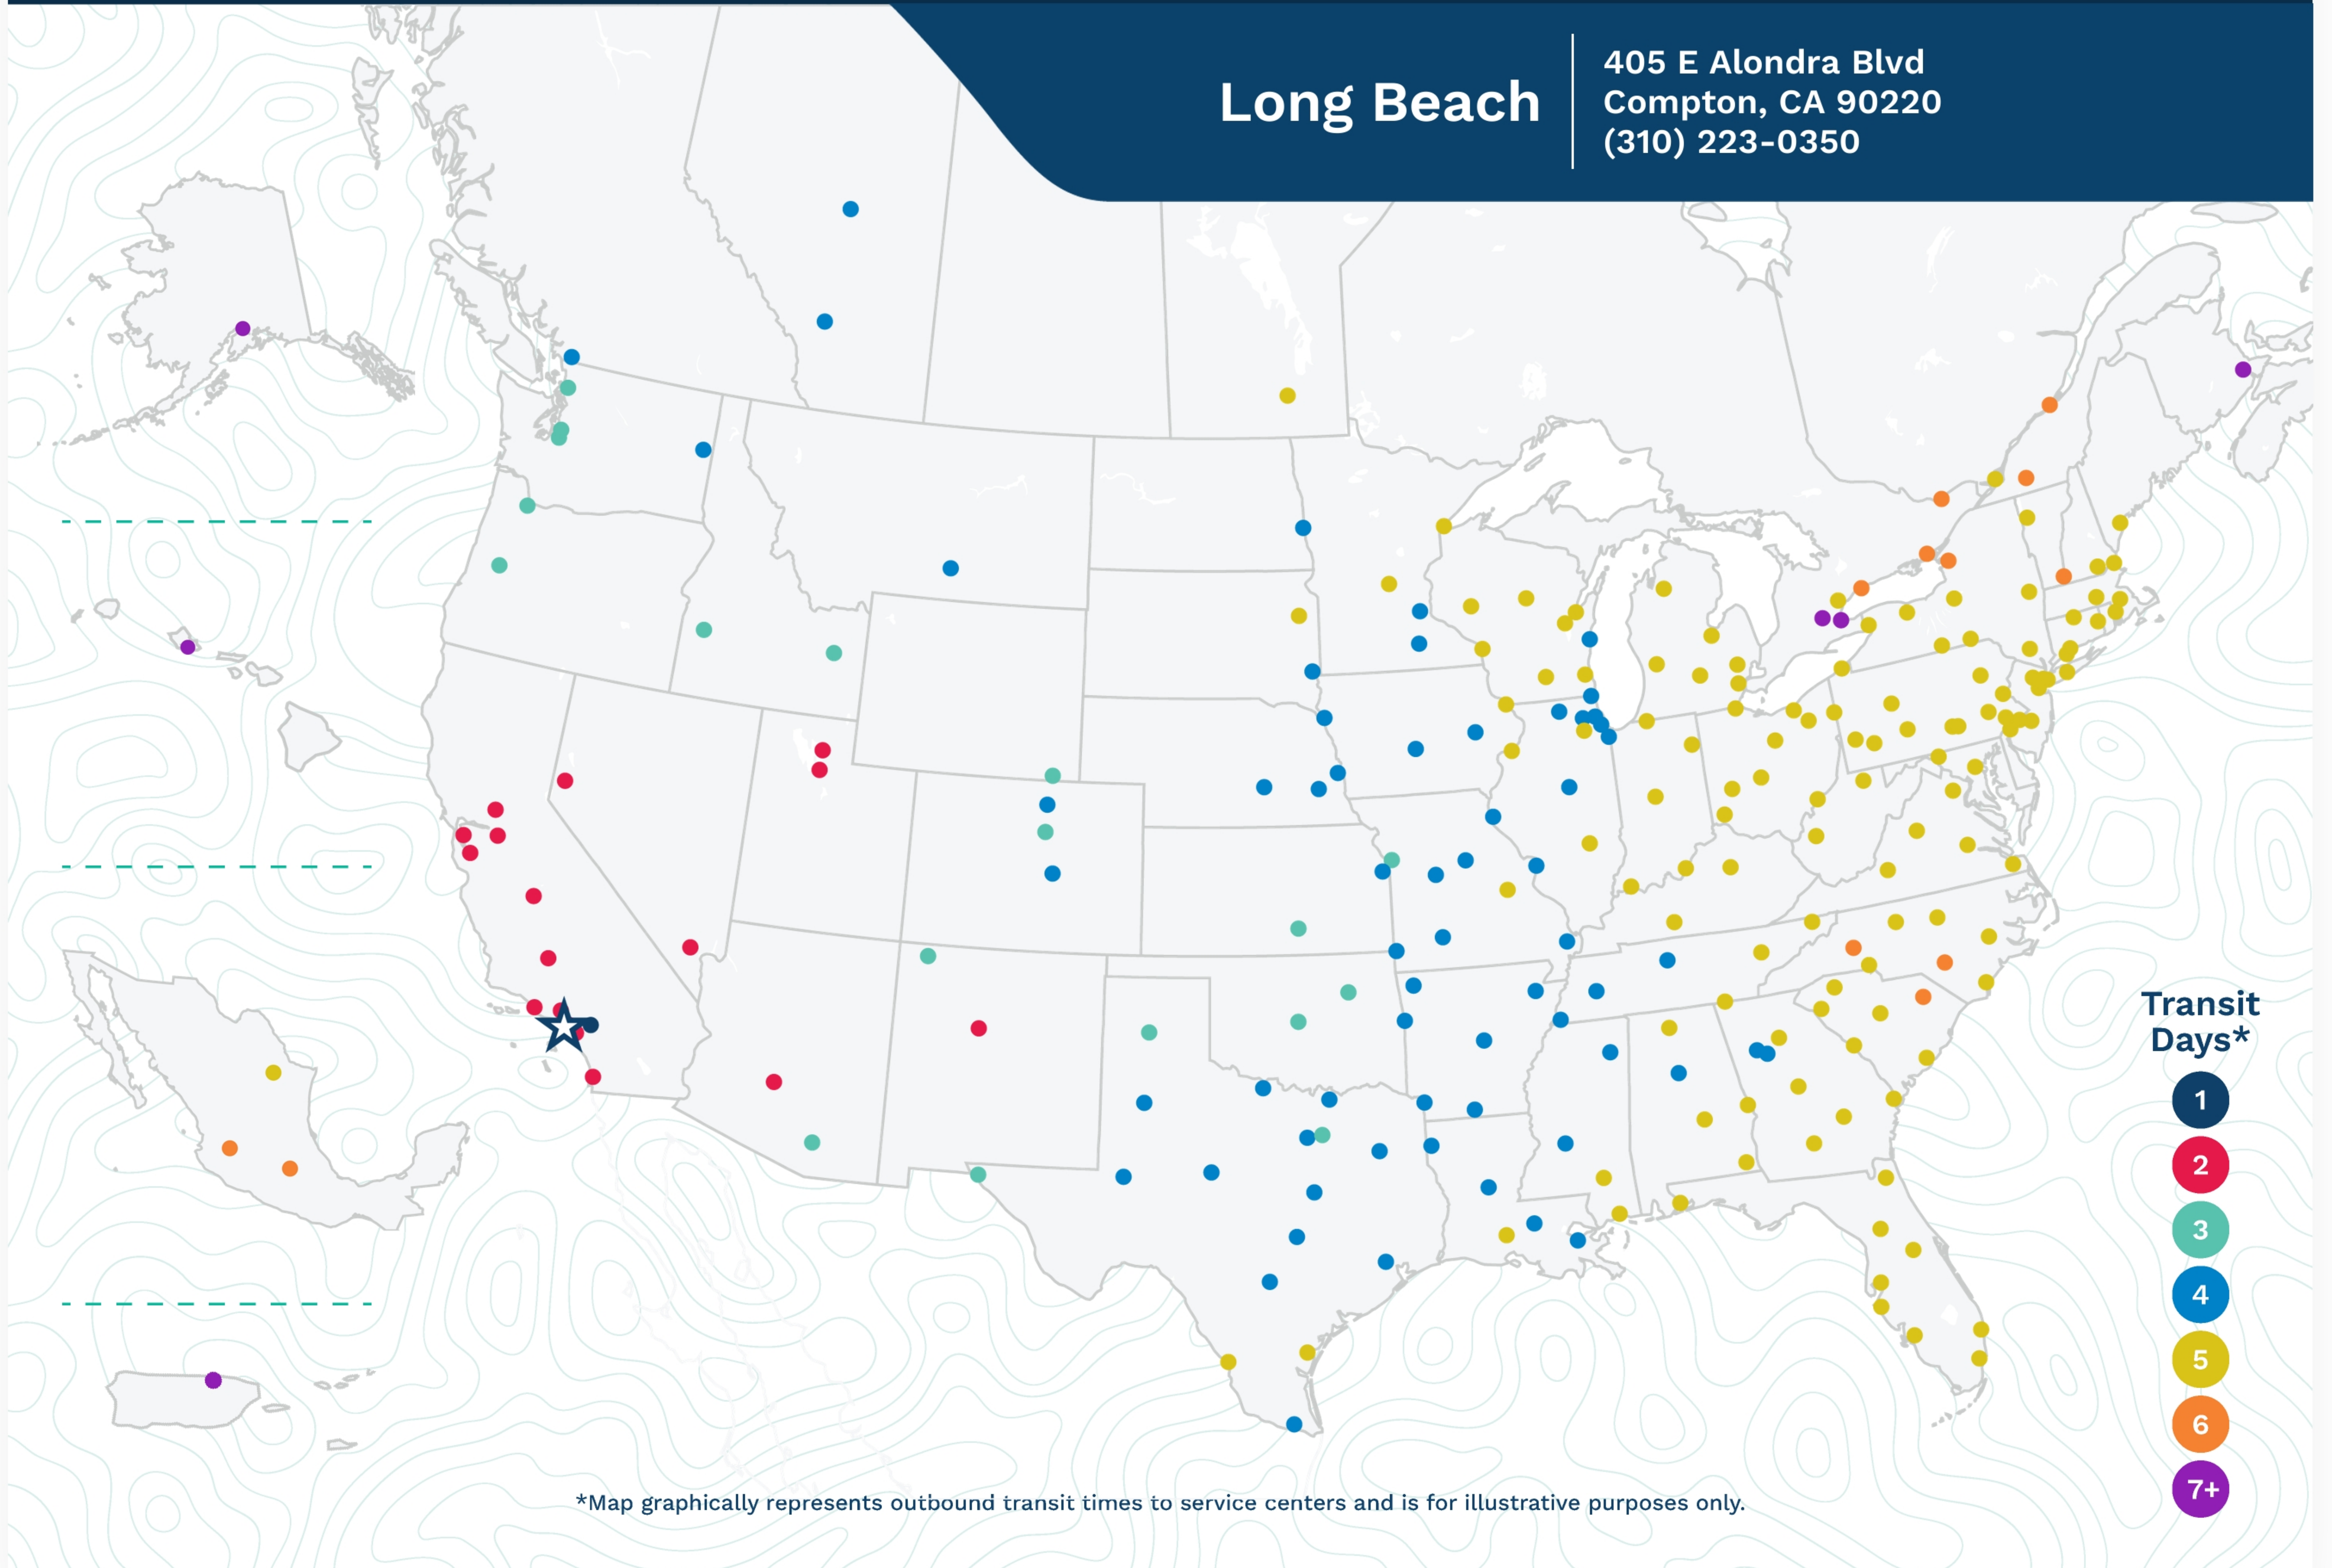

## Long Beach

405 E Alondra Blvd  
Compton, CA 90220  
(310) 223-0350

\*Map graphically represents outbound transit times to service centers and is for illustrative purposes only.