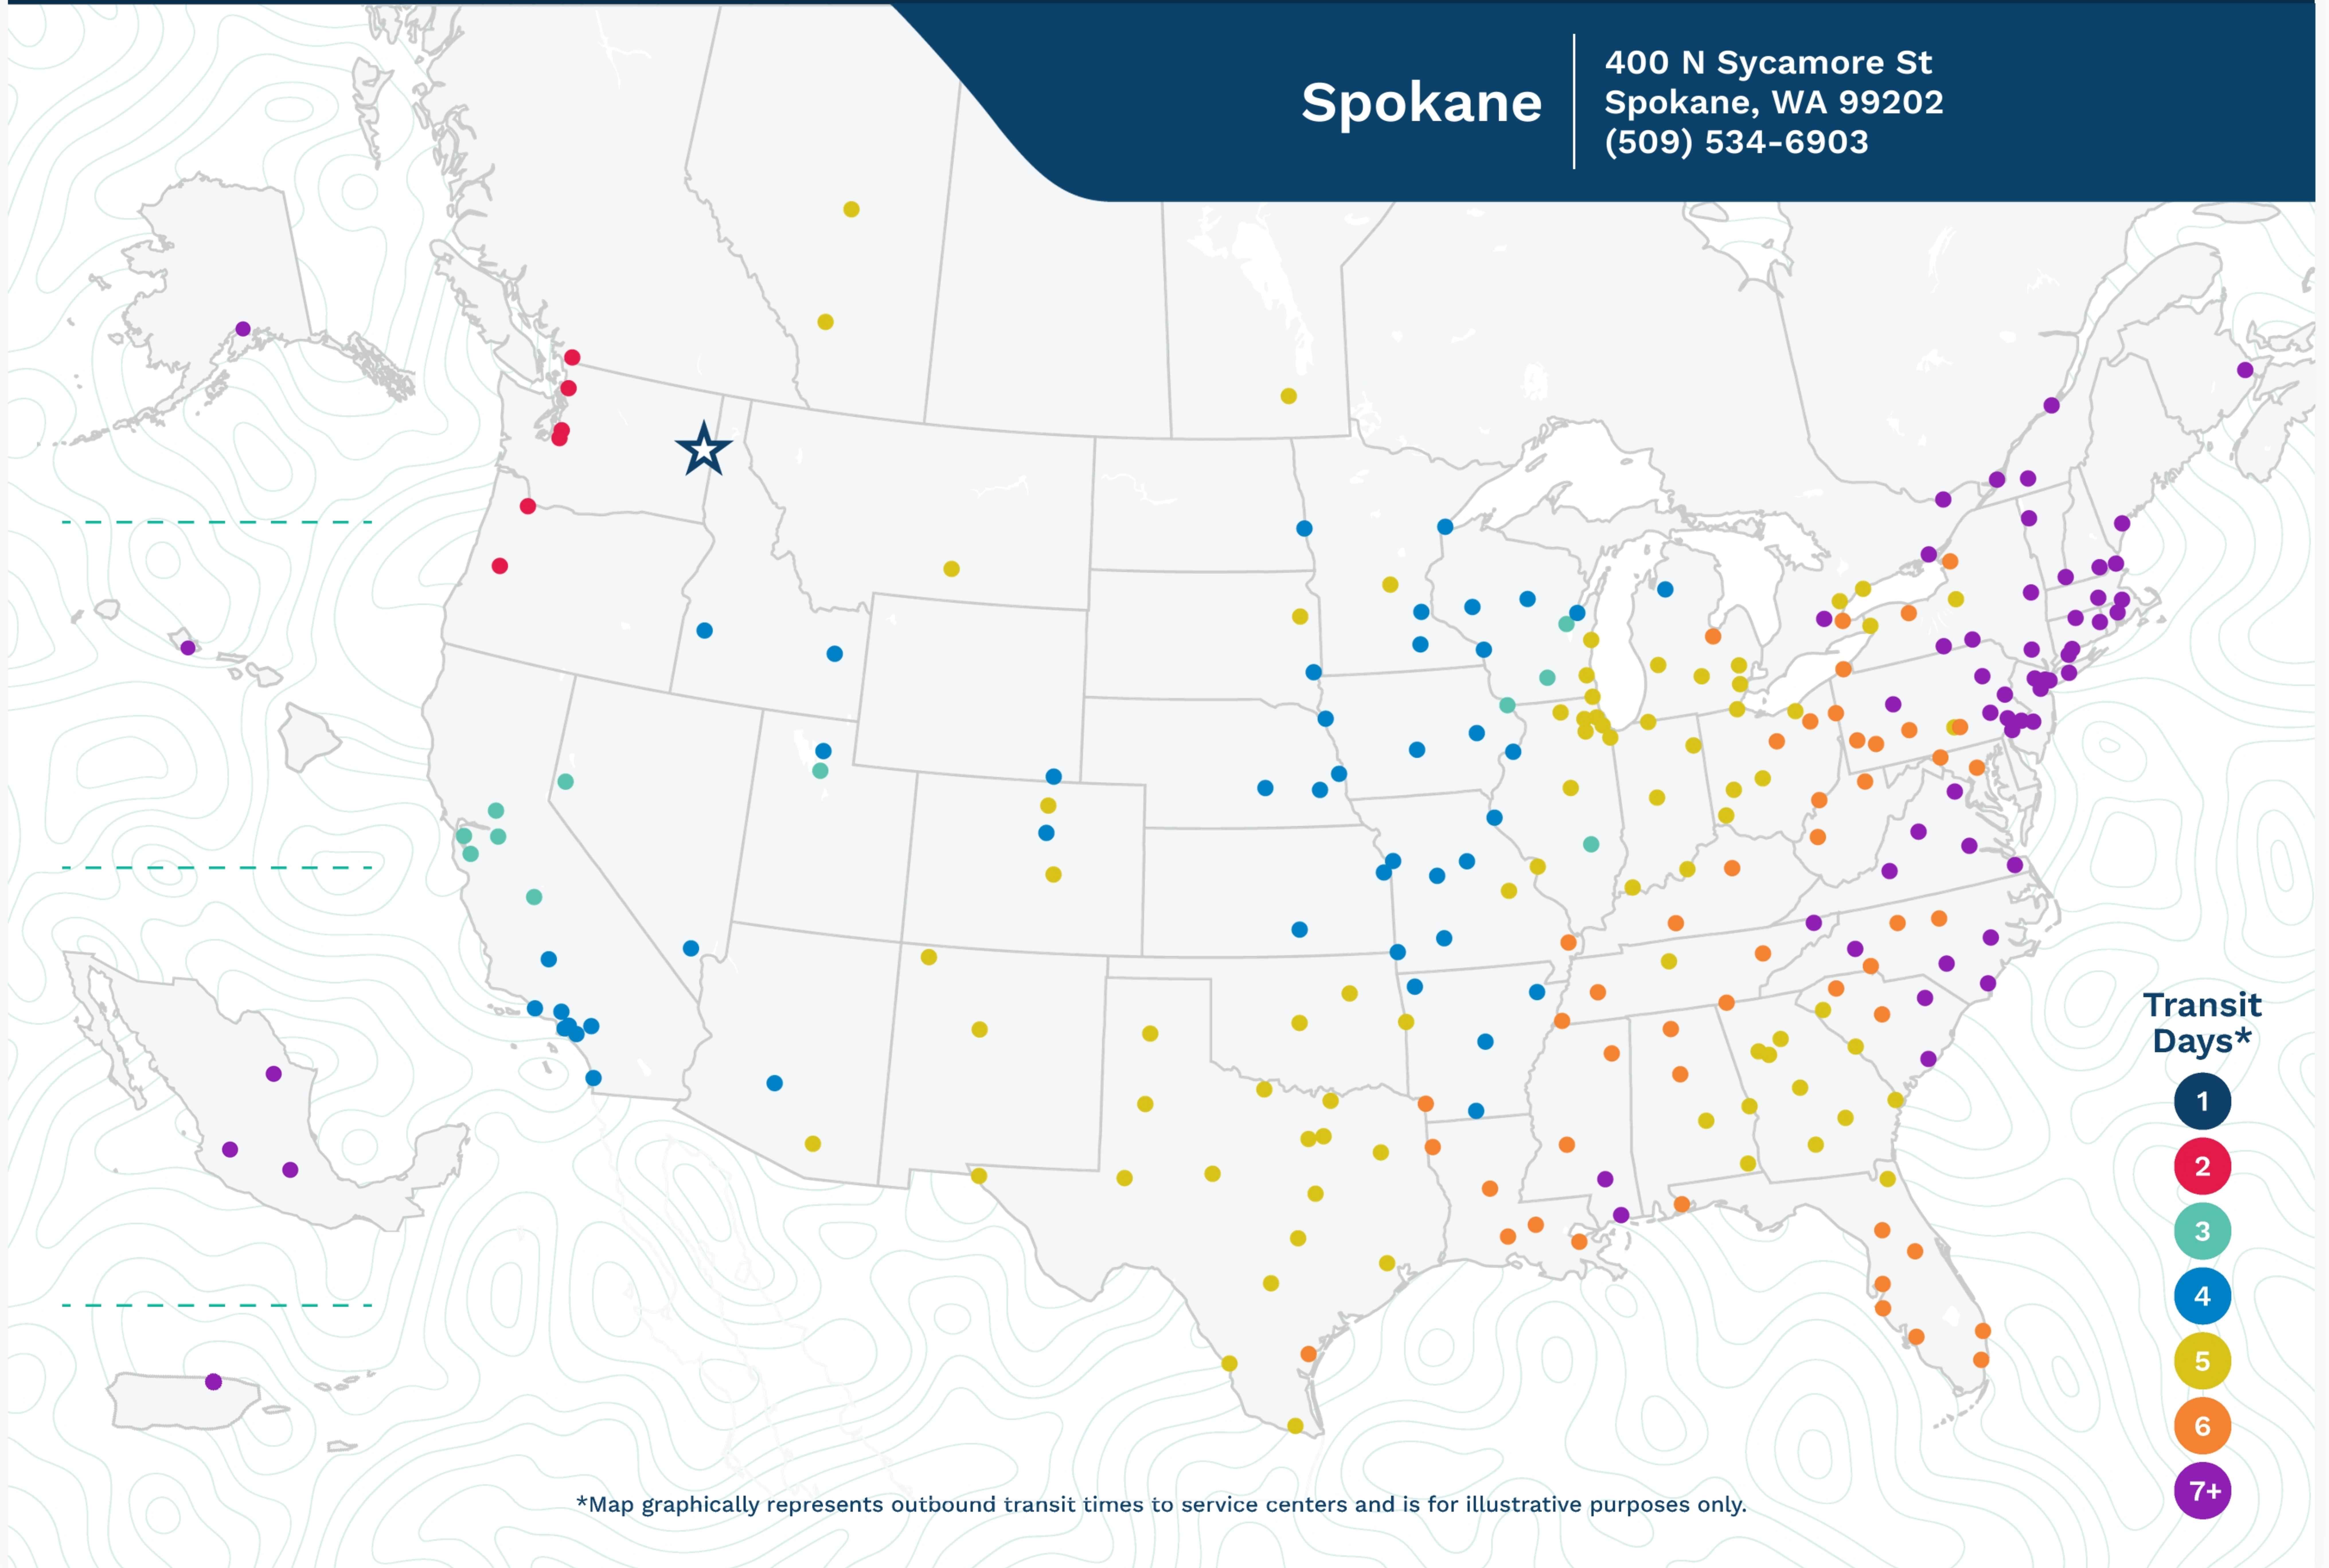

Spokane

400 N Sycamore St  
Spokane, WA 99202  
(509) 534-6903

\*Map graphically represents outbound transit times to service centers and is for illustrative purposes only.